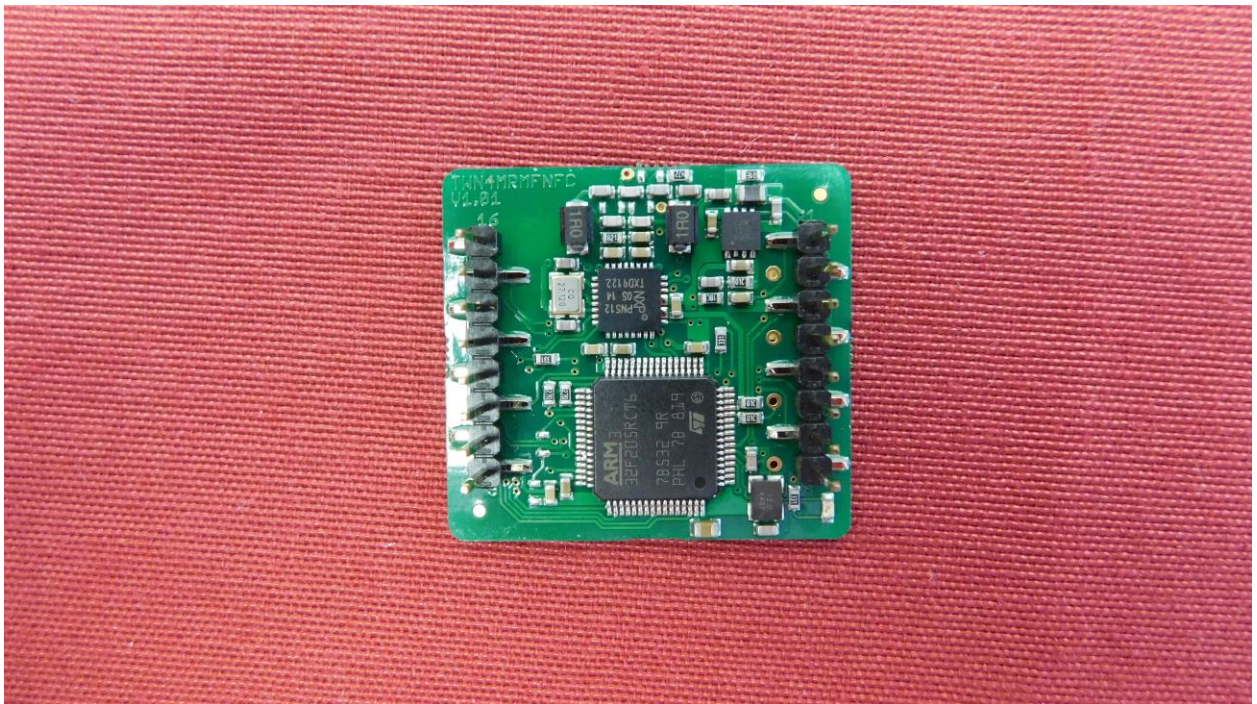

## 1.1 List of Pictures

Picture 1: EUT – top view .....2

Picture 2: EUT – bottom view .....2

Picture 3: Name plate of EUT .....3

EMV **TESTHAUS** GmbH  
Gustav-Hertz-Straße 35  
94315 Straubing  
Germany

Elatec GmbH  
RFID reader / writer module  
TWN4 Mini Reader MIFARE NFC

Picture 1: EUT – top view

Picture 2: EUT – bottom view

Picture 3: Name plate of EUT