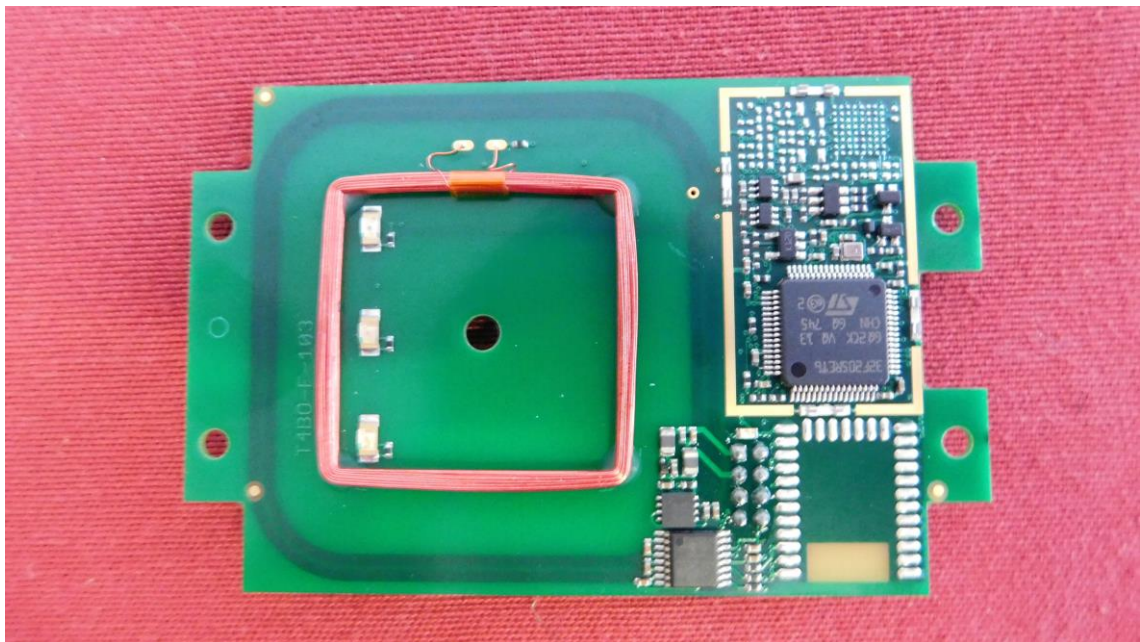

1 Annex B – EUT pictures external & internal

1.1 List of Pictures

Picture 1: EUT - top side, with shielding2
Picture 2: EUT - bottom side.....2
Picture 3: Name plate of EUT3
Picture 4: EUT - top side, without shielding3
Picture 5: USB cable of EUT4

EMV **TESTHAUS** GmbH
Gustav-Hertz-Straße 35
94315 Straubing
Germany

Elatec GmbH
RFID reader/writer module
TWN4 MultiTech 2 M LF

Picture 1: EUT - top side, with shielding

Picture 2: EUT - bottom side

Picture 3: Name plate of EUT

Picture 4: EUT - top side, without shielding

Picture 5: USB cable of EUT