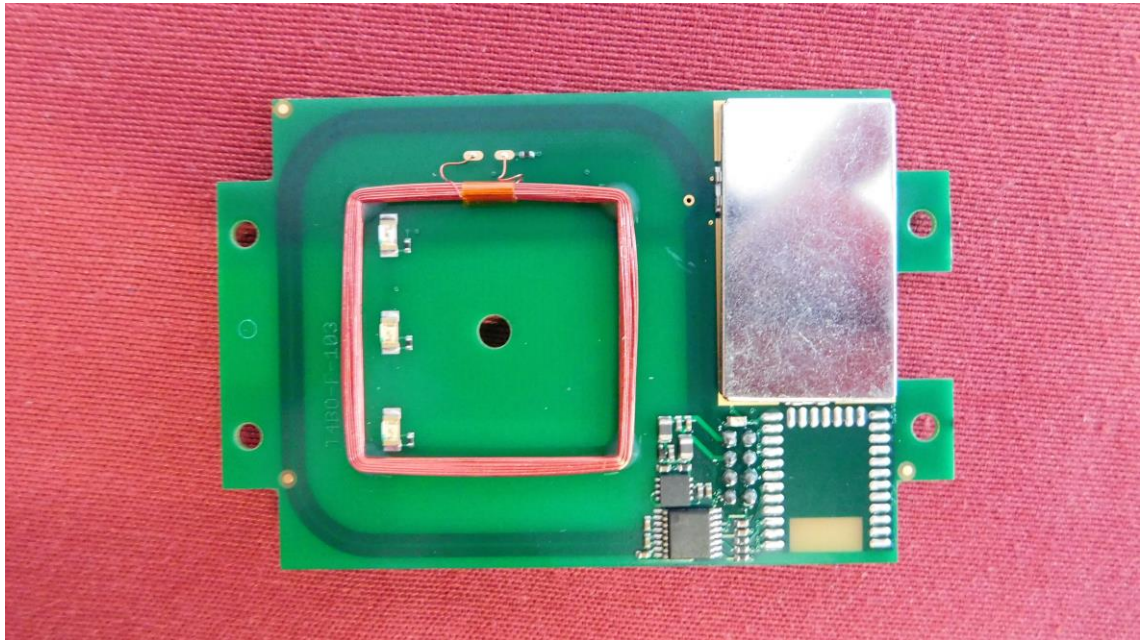

1 Annex B – EUT pictures external & internal

1.1 List of Pictures

Picture 1: EUT - top side, with shielding2
Picture 2: EUT - bottom side.....2
Picture 3: Name plate of EUT3
Picture 4: EUT - top side, without shielding3
Picture 5: USB cable of EUT4

EMV **TESTHAUS** GmbH
Gustav-Hertz-Straße 35
94315 Straubing
Germany

Elatec GmbH
RFID reader/writer module
TWN4 MultiTech 2 M LF

Picture 1: EUT - top side, with shielding

Picture 2: EUT - bottom side

Picture 3: Name plate of EUT

Picture 4: EUT - top side, without shielding

Picture 5: USB cable of EUT