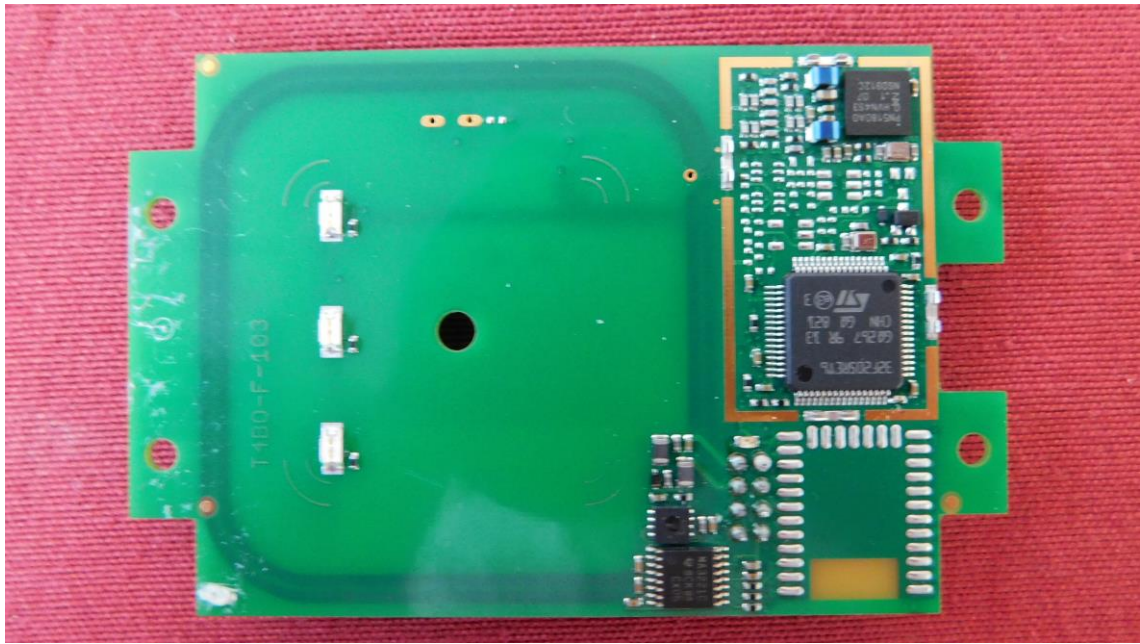

## 1.1 List of Pictures

Picture 1: EUT – front view (with shielding) .....2  
Picture 2: EUT – rear view.....2  
Picture 3: EUT - front view (without shielding) .....3  
Picture 4: Name plate of EUT .....3  
Picture 5: USB cable .....4

EMV **TESTHAUS** GmbH  
Gustav-Hertz-Straße 35  
94315 Straubing  
Germany

Elatec GmbH  
RFID reader / writer module  
TWN4 MultiTech 2 M HF

Picture 1: EUT – front view (with shielding)

Picture 2: EUT – rear view

Picture 3: EUT - front view (without shielding)

Picture 4: Name plate of EUT

Picture 5: USB cable