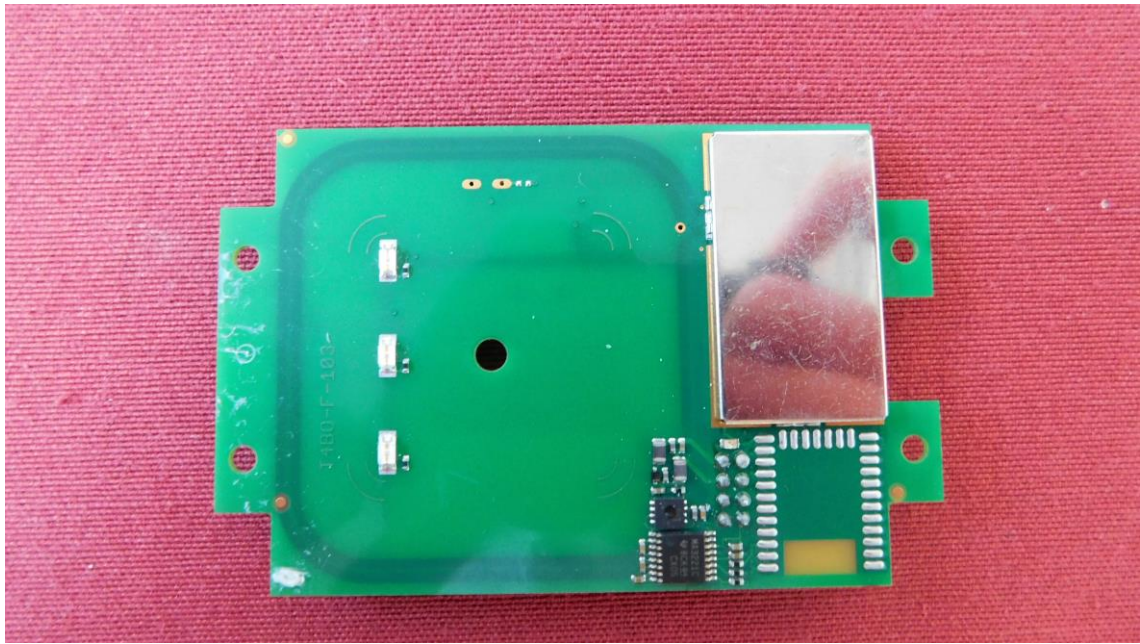

# 1 Annex B – EUT pictures external & internal

## 1.1 List of Pictures

Picture 1: EUT – front view (with shielding) .....2  
Picture 2: EUT – rear view.....2  
Picture 3: EUT - front view (without shielding) .....3  
Picture 4: Name plate of EUT .....3  
Picture 5: USB cable .....4

EMV **TESTHAUS** GmbH  
Gustav-Hertz-Straße 35  
94315 Straubing  
Germany

Elatec GmbH  
RFID reader / writer module  
TWN4 MultiTech 2 M HF

Picture 1: EUT – front view (with shielding)

Picture 2: EUT – rear view