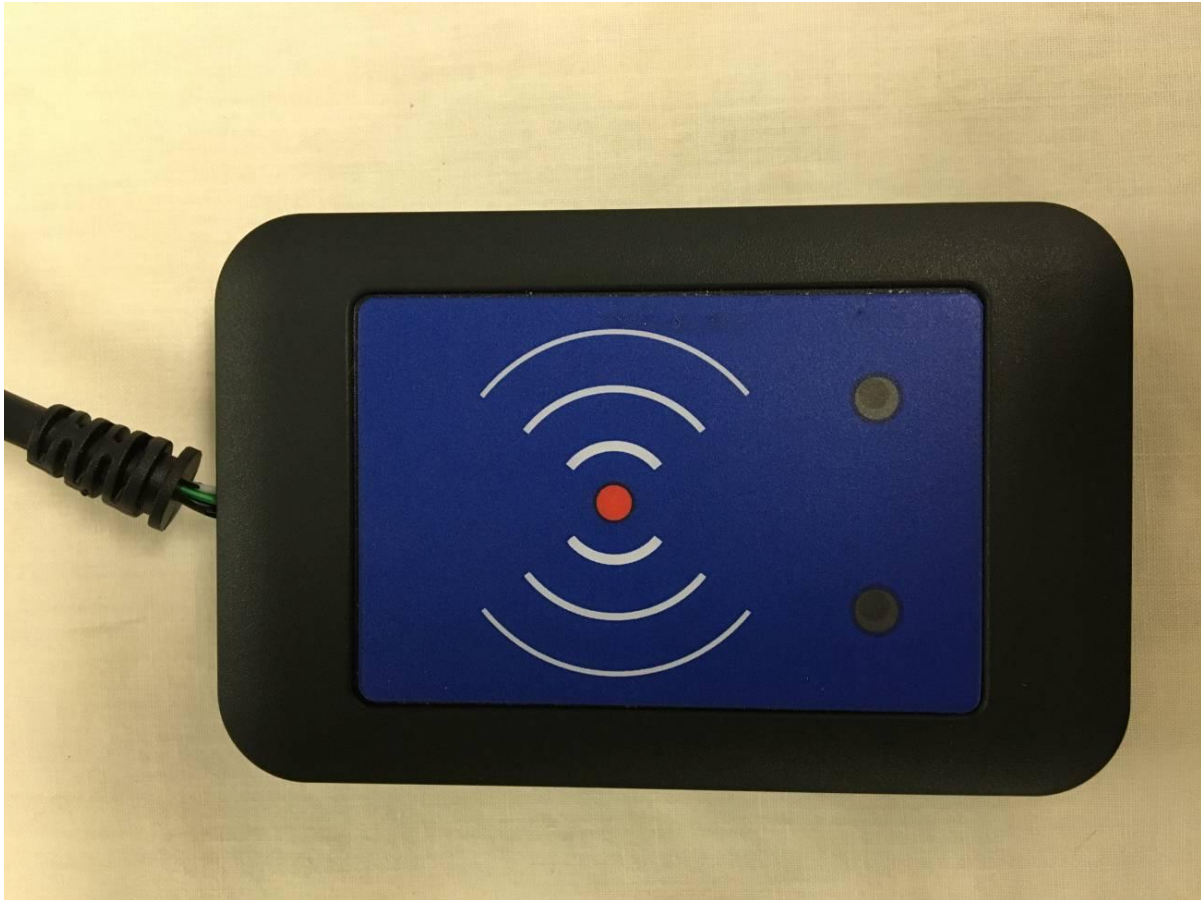

US Tech Test Report:
FCC ID:
IC:
Test Report Number:
Issue Date:
Customer:
Model:

FCC Part 15 Certification/ RSS 210
WP5TWN4F1
7948A-TWN4F1
15-0269
December 23, 2015
Elatec
TWN4 Mifare NFC

EXTERNAL PHOTOGRAPHS

Figure 1. Top of EUT

US Tech Test Report:
FCC ID:
IC:
Test Report Number:
Issue Date:
Customer:
Model:

FCC Part 15 Certification/ RSS 210
WP5TWN4F1
7948A-TWN4F1
15-0269
December 23, 2015
Elatec
TWN4 Mifare NFC

Figure 2. Bottom of EUT

US Tech Test Report:
FCC ID:
IC:
Test Report Number:
Issue Date:
Customer:
Model:

FCC Part 15 Certification/ RSS 210
WP5TWN4F1
7948A-TWN4F1
15-0269
December 23, 2015
Elatec
TWN4 Mifare NFC

Figure 3. Side View 1

US Tech Test Report:
FCC ID:
IC:
Test Report Number:
Issue Date:
Customer:
Model:

FCC Part 15 Certification/ RSS 210
WP5TWN4F1
7948A-TWN4F1
15-0269
December 23, 2015
Elatec
TWN4 Mifare NFC