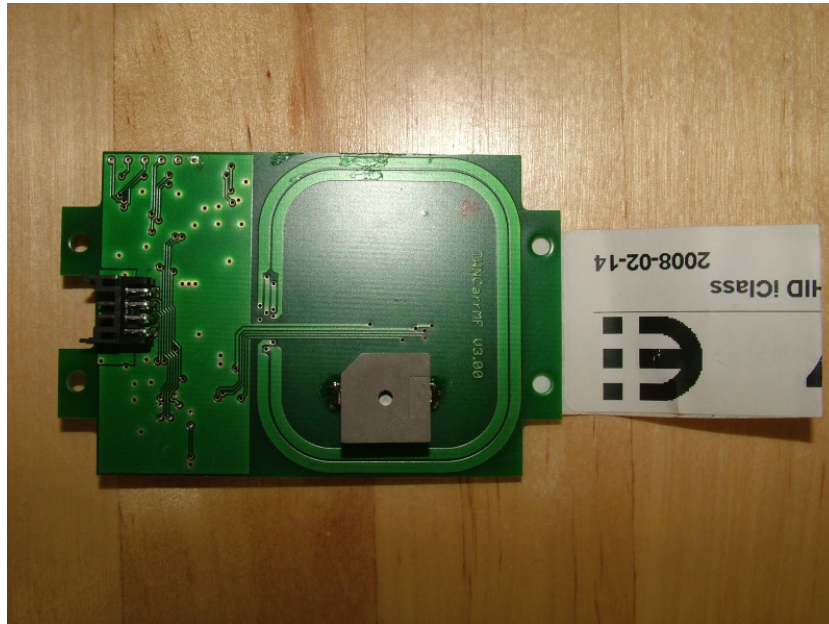

1 Annex B

1.1 EUT Pictures internal

Picture 1-1: TWN3 Reader Mifare (TWN3MF) top side

Picture 1-2: TWN3 Reader Mifare (TWN3MF) bottom side

EMV **TESTHAUS** GmbH
Gustav-Hertz-Straße 35
94315 Straubing
Germany
Revision: 1.1

Elatec Vertriebs GmbH
RFID Reader
TWN3 Reader Mifare (TWN3MF)

268.067-1

Page 1 of 2

Picture 1-3: USB Cable for EUT

EMV **TESTHAUS** GmbH
Gustav-Hertz-Straße 35
94315 Straubing
Germany
Revision: 1.1

Elatec Vertriebs GmbH
RFID Reader
TWN3 Reader Mifare (TWN3MF)