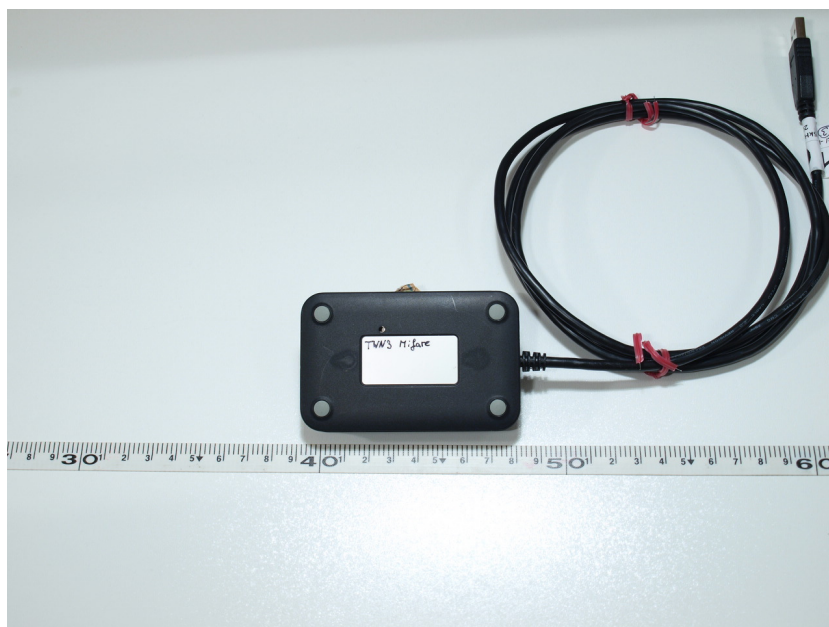

1 Annex C

1.1 EUT Pictures external

Picture: 1-1: TWN3 Reader Mifare (TWN3MF) top side

Picture: 1-2: TWN3 Reader Mifare (TWN3MF) bottom side

EMV **TESTHAUS** GmbH
Gustav-Hertz-Straße 35
94315 Straubing
Germany
Revision: 1.1

Elatec Vertriebs GmbH
RFID Reader
TWN3 Reader Mifare (TWN3MF)

268.067-1

Page 1 of 2

Picture: 1-3: USB cable of EUT

EMV **TESTHAUS** GmbH
Gustav-Hertz-Straße 35
94315 Straubing
Germany
Revision: 1.1

Elatec Vertriebs GmbH
RFID Reader
TWN3 Reader Mifare (TWN3MF)