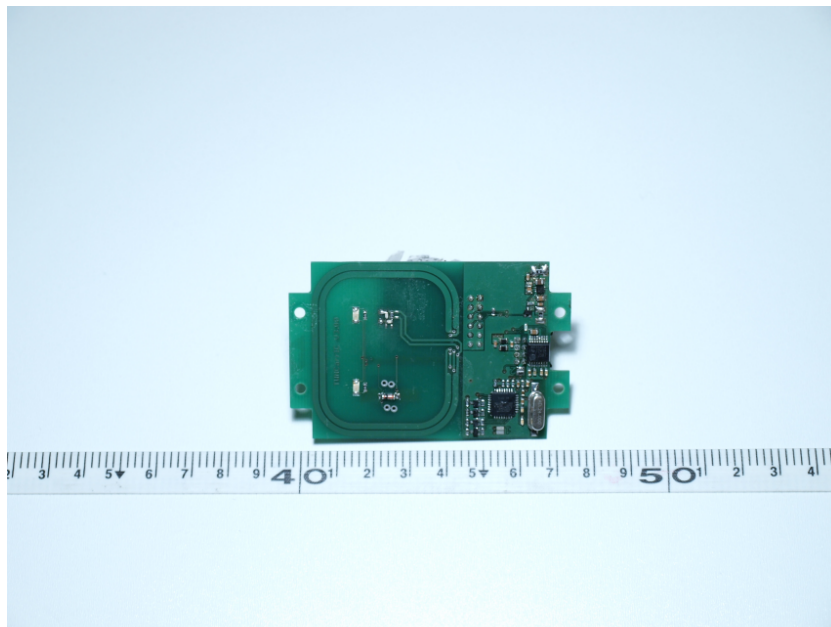

1 Annex B

1.1 EUT Pictures internal

Picture 1-1: TWN3 Reader HID iClass (TWN3IC) top side

Picture 1-2: TWN3 Reader HID iClass (TWN3IC) bottom side

EMV **TESTHAUS** GmbH
Gustav-Hertz-Straße 35
94315 Straubing
Germany
Revision: 1.1

Elatec Vertriebs GmbH
RFID Reader
TWN3 Reader HID iClass (TWN3IC)

268.067-2

Page 1 of 1