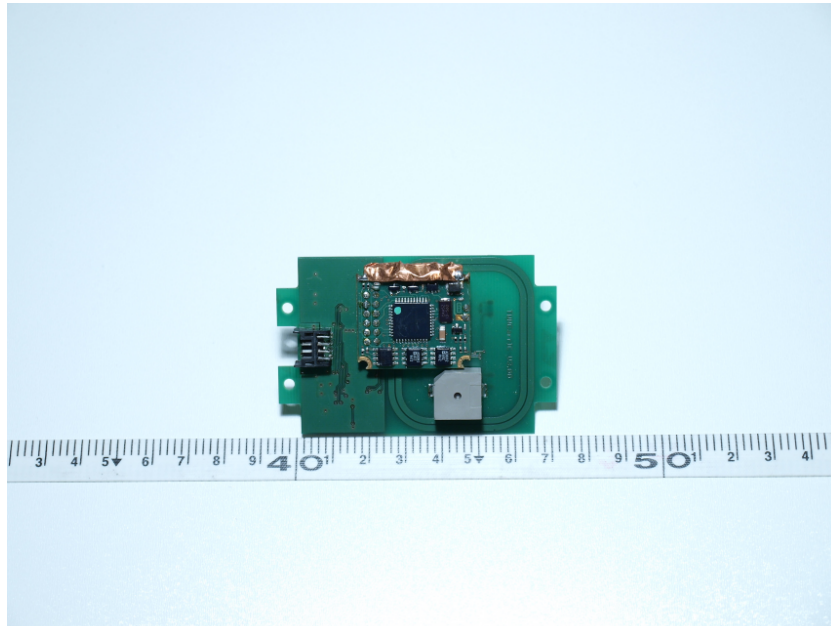

1 Annex B

1.1 EUT Pictures internal

Picture 1-1: TWN3 Reader HID iClass (TWN3IC) top side

Picture 1-2: TWN3 Reader HID iClass (TWN3IC) bottom side

EMV **TESTHAUS** GmbH
Gustav-Hertz-Straße 35
94315 Straubing
Germany
Revision: 1.1

Elatec Vertriebs GmbH
RFID Reader
TWN3 Reader HID iClass (TWN3IC)

268.067-2

Page 1 of 1