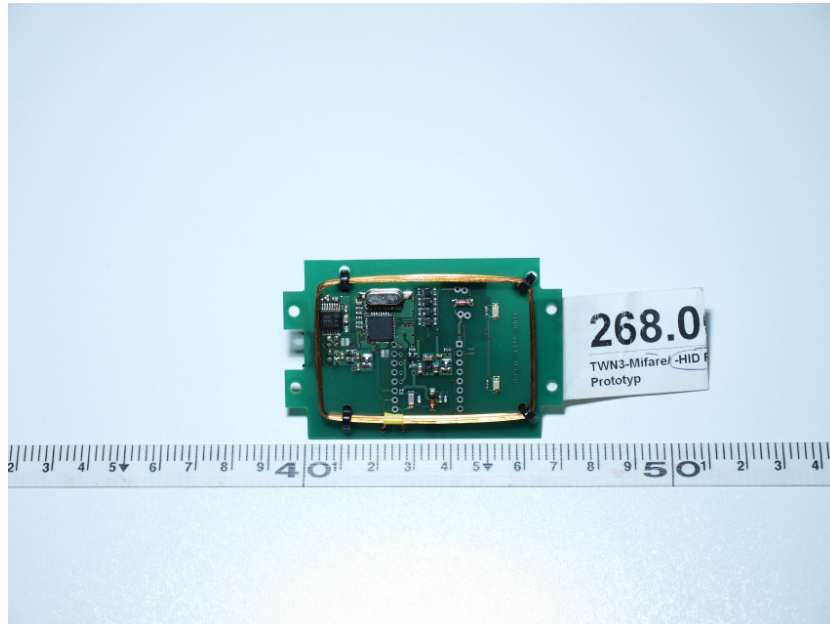

1 Annex B

1.1 EUT Pictures internal

Picture 1-1: TWN3 Reader HID Prox (TWN3LF) top side

Picture 1-2: TWN3 Reader HID Prox (TWN3LF) bottom side

EMV **TESTHAUS** GmbH
Gustav-Hertz-Straße 35
94315 Straubing
Germany
Revision: 1.1

Elatec Vertriebs GmbH
RFID Reader
TWN3 Reader HID Prox (TWN3LF)

268.067-4

Page 1 of 2

Picture 1-3: USB Cable for EUT

EMV **TESTHAUS** GmbH
Gustav-Hertz-Straße 35
94315 Straubing
Germany
Revision: 1.1

Elatec Vertriebs GmbH
RFID Reader
TWN3 Reader HID Prox (TWN3LF)