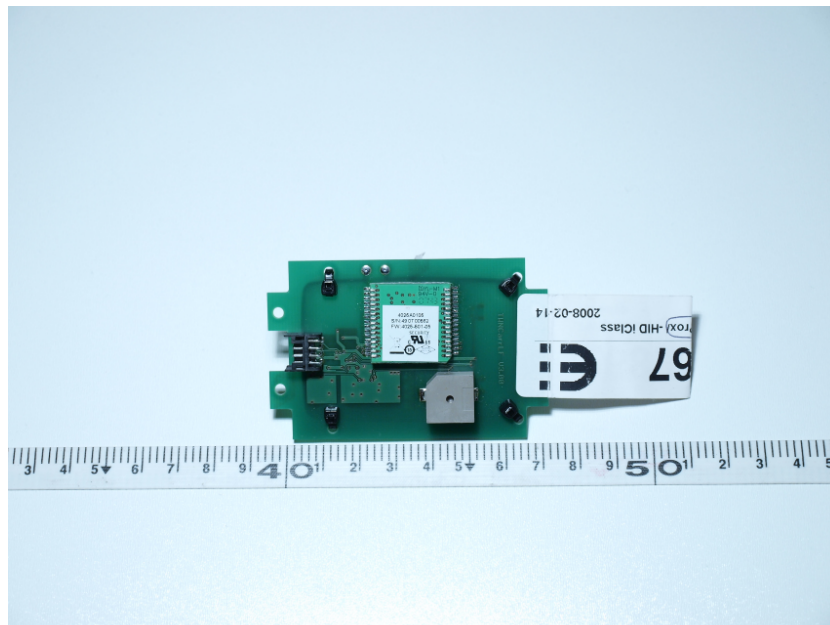

1 Annex B

1.1 EUT Pictures internal

Picture 1-1: TWN3 Reader HID Prox (TWN3LF) top side

Picture 1-2: TWN3 Reader HID Prox (TWN3LF) bottom side

EMV **TESTHAUS** GmbH
Gustav-Hertz-Straße 35
94315 Straubing
Germany
Revision: 1.1

Elatec Vertriebs GmbH
RFID Reader
TWN3 Reader HID Prox (TWN3LF)

268.067-4

Page 1 of 2

Picture 1-3: USB Cable for EUT

EMV **TESTHAUS** GmbH
Gustav-Hertz-Straße 35
94315 Straubing
Germany
Revision: 1.1

Elatec Vertriebs GmbH
RFID Reader
TWN3 Reader HID Prox (TWN3LF)