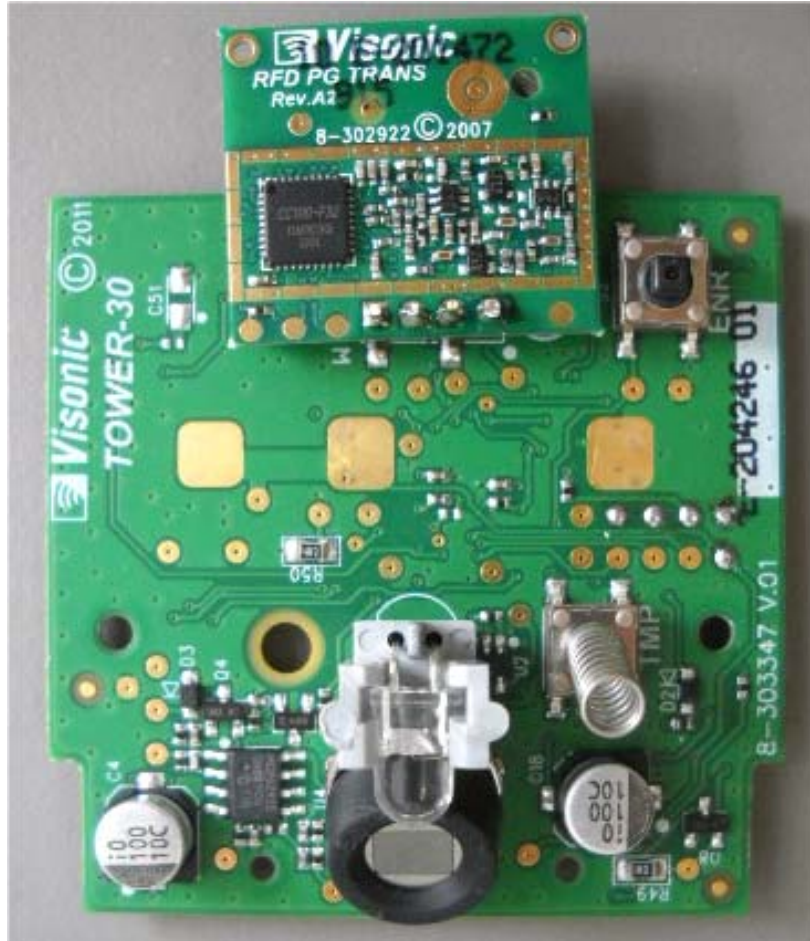

INTERNAL PHOTOGRAPHS

This document contains 5 photographs

Photograph No.1
“Tower-30 AM PG2” PIR detector internal view

Photograph No.2
Main PCB with RFD module front view

Photograph No.3
Main PCB with RFD module second side view

Photograph No.5
RFD module second side view