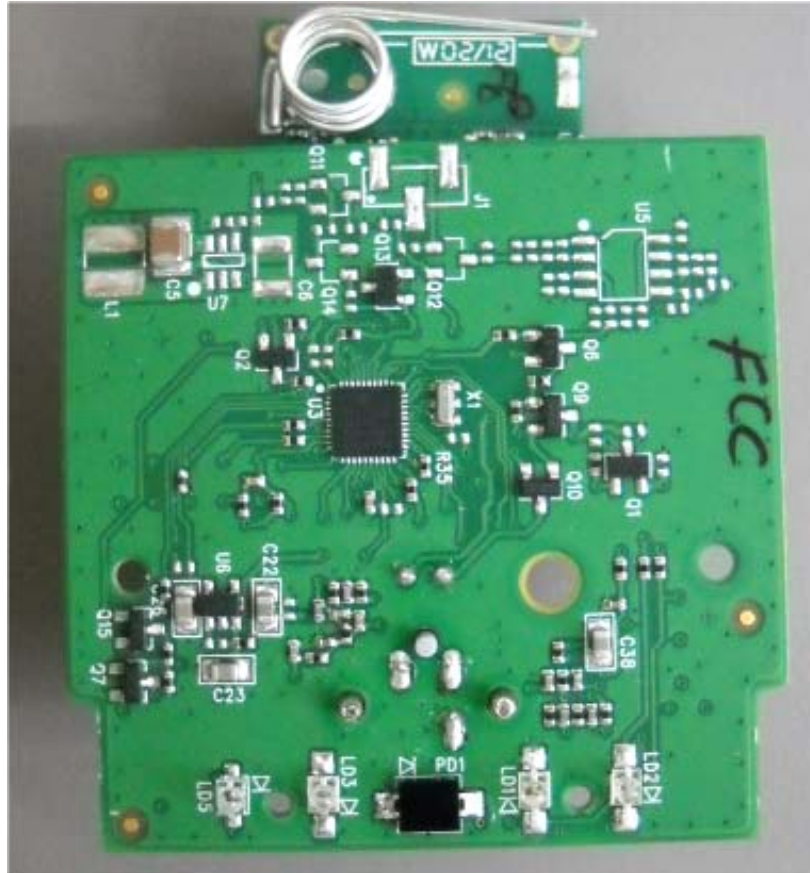

INTERNAL PHOTOGRAPHS

This document contains 5 photographs

Photograph No.1
“Tower-30 AM PG2” PIR detector internal view

Photograph No.2
Main PCB with RFD module front view

Photograph No.3
Main PCB with RFD module second side view

Photograph No.5
RFD module second side view