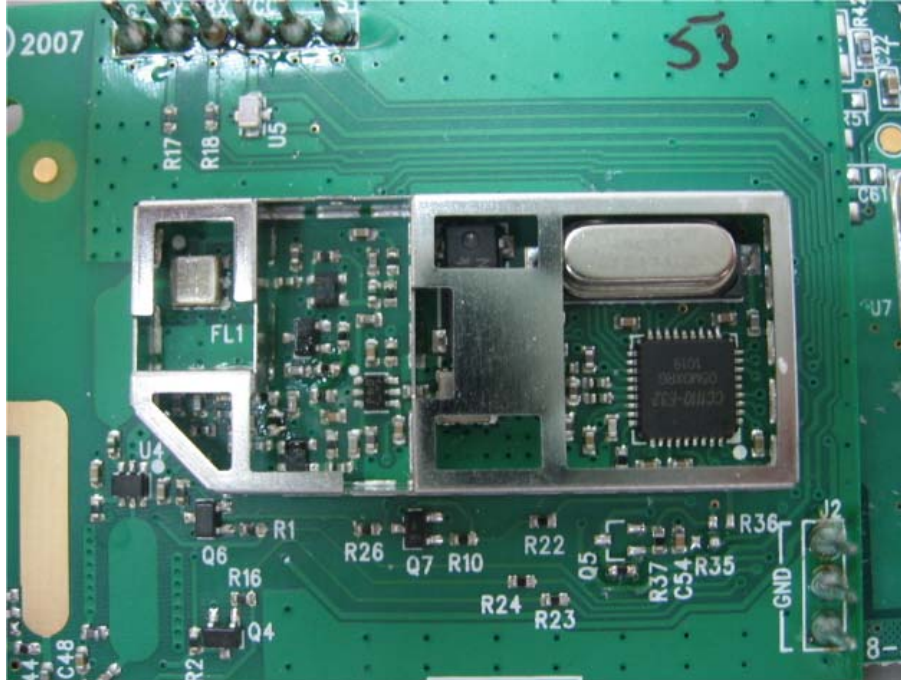

INTERNAL PHOTOGRAPHS

This document contains 8 photographs

Photograph No.1
SR-730 PG2 wireless outdoor siren internal view

Photograph No.2
SR-730 PG2 wireless outdoor siren internal view

Photograph No.3
SR-730 PG2 wireless outdoor siren internal close view

Photograph No.4
SR-730 PG2 wireless outdoor siren motherboard with FDD radio module

Photograph No.5
Siren motherboard with FDD radio module second side view

Photograph No.6
FFD RF module front view

Photograph No.7
RF module PCB without shield