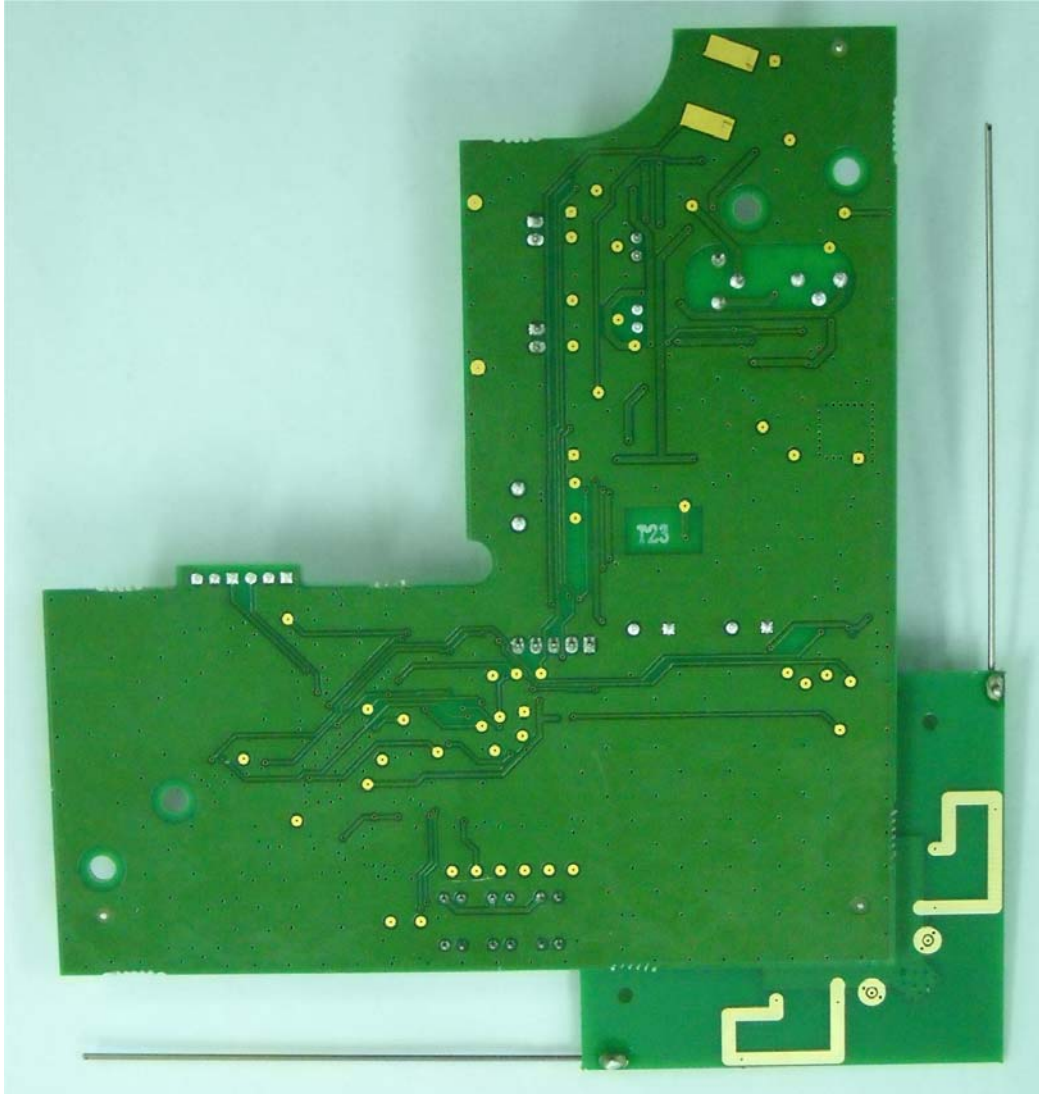

INTERNAL PHOTOGRAPHS

This document contains 8 photographs

Photograph No.1
SR-730 PG2 wireless outdoor siren internal view

Photograph No.2
SR-730 PG2 wireless outdoor siren internal view

Photograph No.3
SR-730 PG2 wireless outdoor siren internal close view

Photograph No.4
SR-730 PG2 wireless outdoor siren motherboard with FDD radio module

Photograph No.5
Siren motherboard with FDD radio module second side view

Photograph No.6
FFD RF module front view

Photograph No.7
RF module PCB without shield

Photograph No.8
FFD RF module second side view