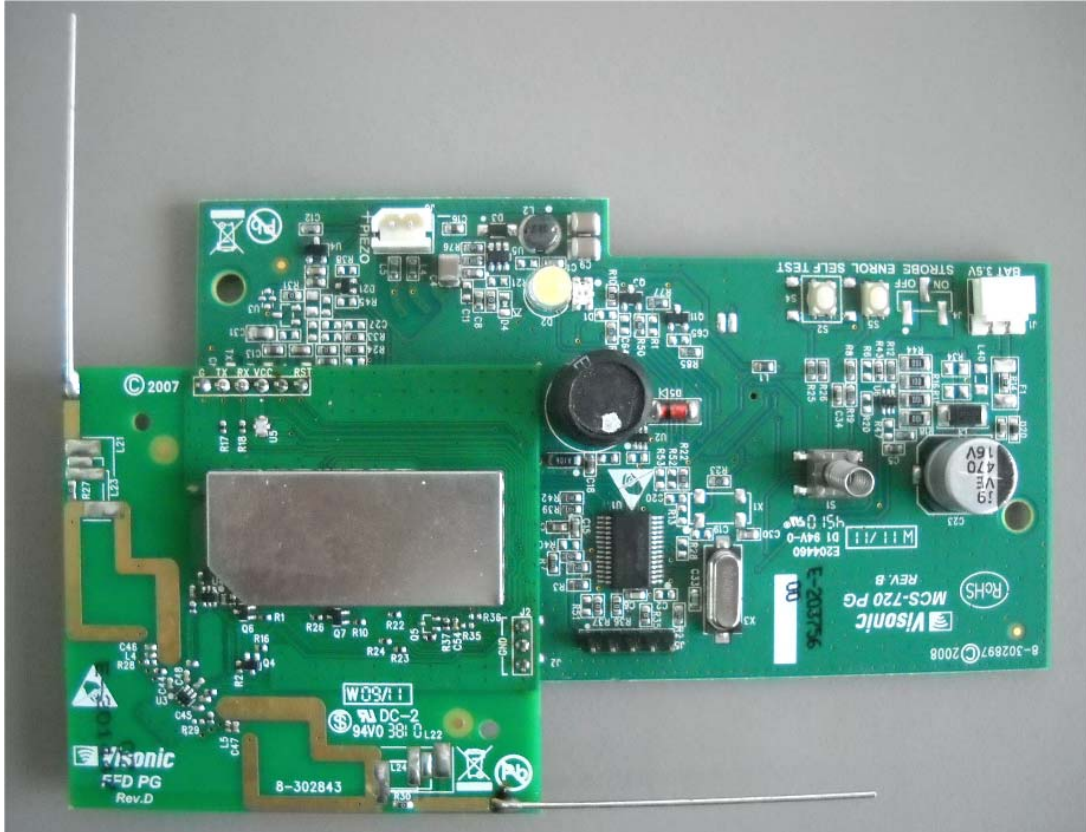

## **INTERNAL PHOTOGRAPHS**

This document contains 12 photographs

**Photograph No.1**  
**SR-720 PG2 wireless indoor siren internal view**

Photograph No.2  
SR-720 PG2 wireless indoor siren internal view

**Photograph No.3**  
**SR-720 PG2 wireless indoor siren with removed parts**

Photograph No.4  
SR-720 PG2 siren motherboard with FDD radio module

**Photograph No.5**  
**SR-720 PG2 siren motherboard with FDD radio module second side view**

Photograph No.6  
SR-720 PG2 siren motherboard and FDD radio module

Photograph No.7  
SR-720 PG2 siren motherboard front view

**Photograph No.8**  
**SR-720 PG2 siren motherboard second side view**

Photograph No.9  
FFD RF module general view