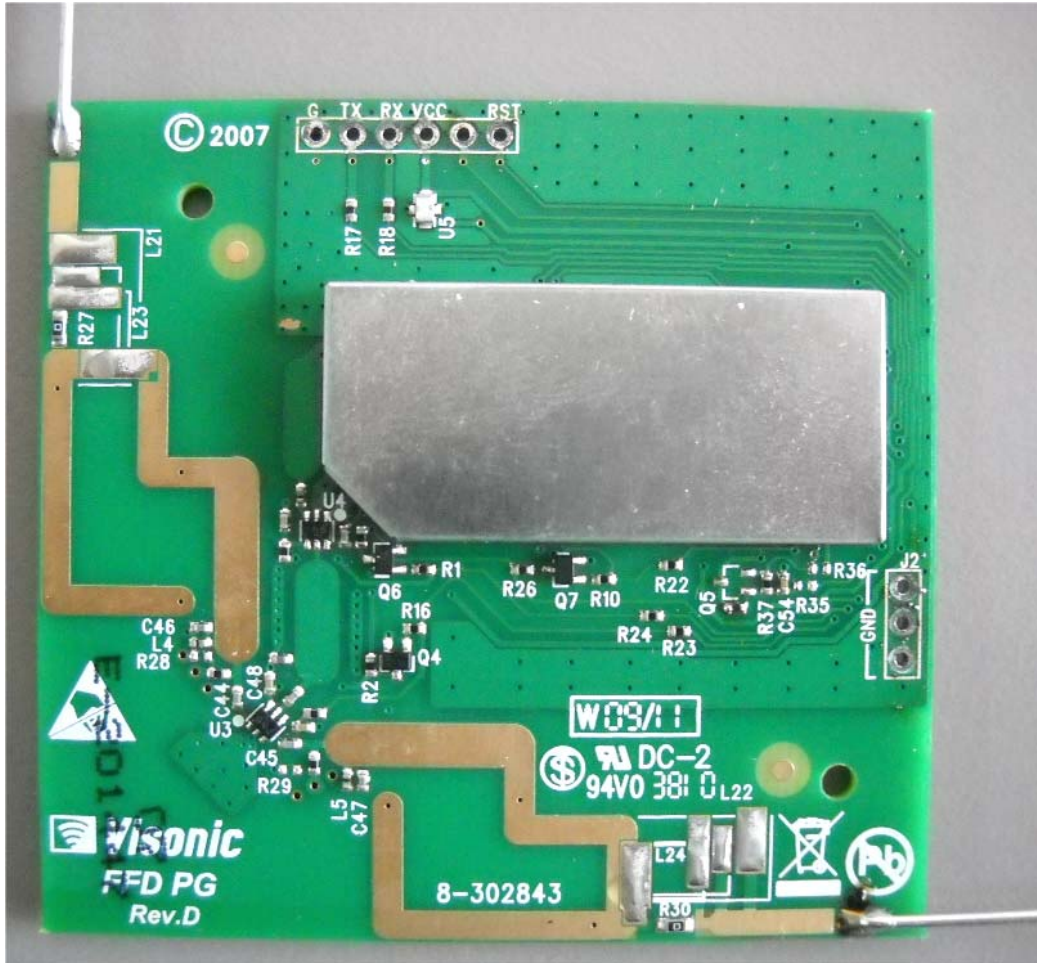

Photograph No.10
FFD RF module front view