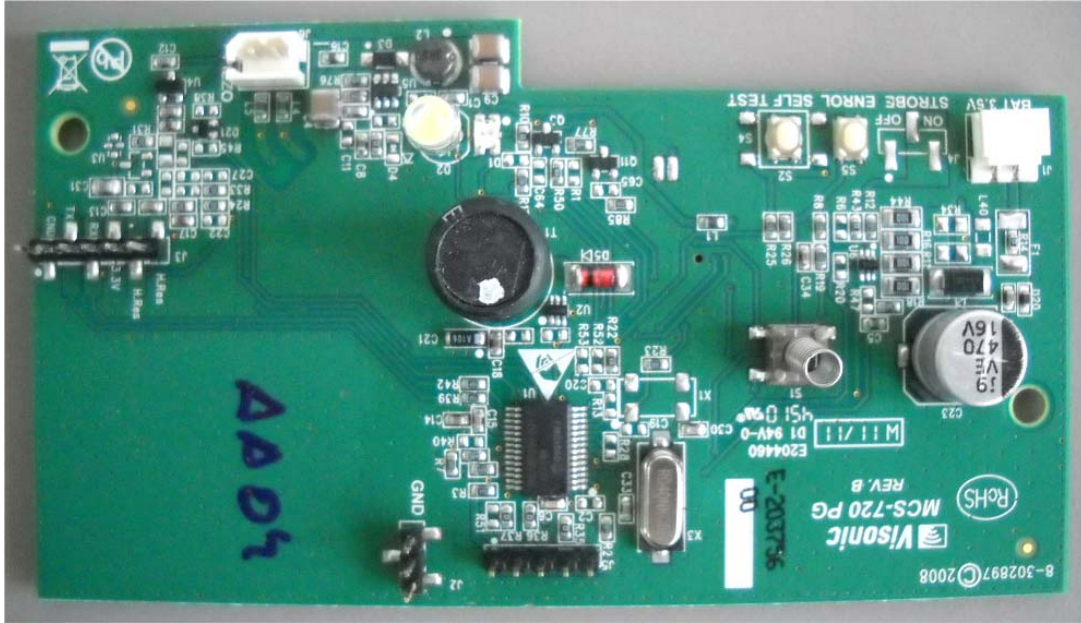

## **INTERNAL PHOTOGRAPHS**

This document contains 12 photographs

**Photograph No.1**  
**SR-720 PG2 wireless indoor siren internal view**

Photograph No.2  
SR-720 PG2 wireless indoor siren internal view

**Photograph No.3**  
**SR-720 PG2 wireless indoor siren with removed parts**

Photograph No.4  
SR-720 PG2 siren motherboard with FDD radio module

**Photograph No.5**  
**SR-720 PG2 siren motherboard with FDD radio module second side view**

Photograph No.6  
SR-720 PG2 siren motherboard and FDD radio module

Photograph No.7  
SR-720 PG2 siren motherboard front view

**Photograph No.8**  
**SR-720 PG2 siren motherboard second side view**

Photograph No.9  
FFD RF module general view