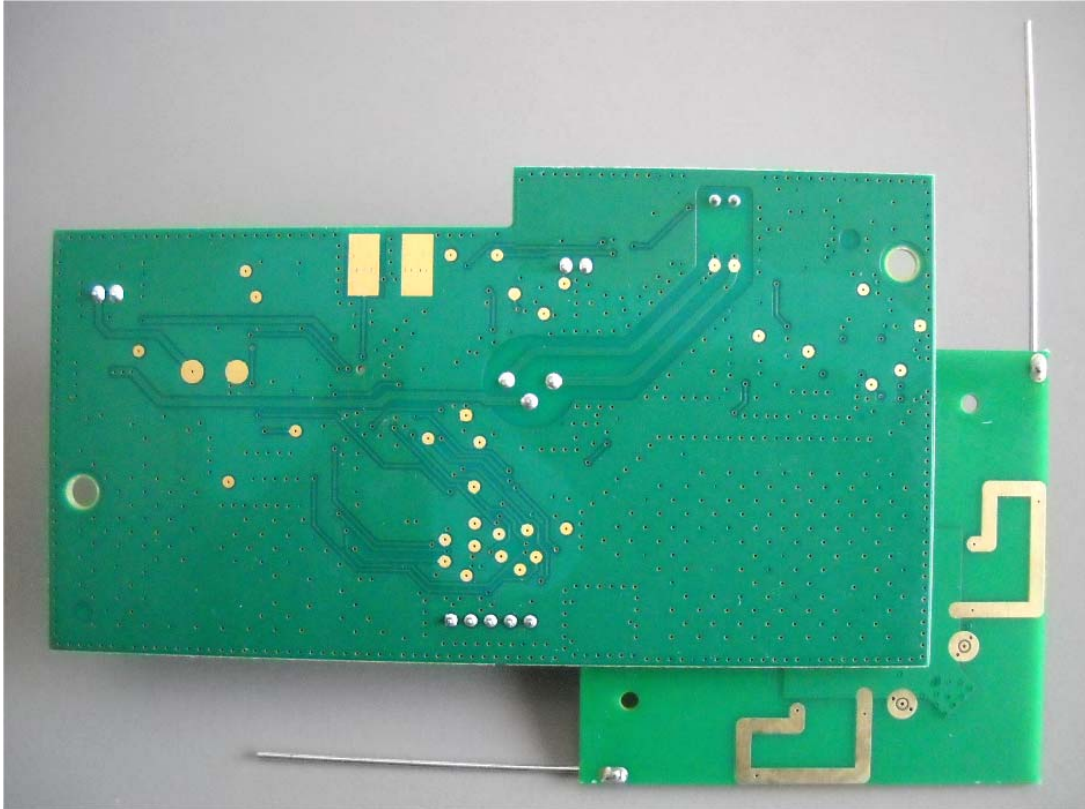

## **INTERNAL PHOTOGRAPHS**

This document contains 12 photographs

**Photograph No.1**  
**SR-720 PG2 wireless indoor siren internal view**

Photograph No.2  
SR-720 PG2 wireless indoor siren internal view

**Photograph No.3**  
**SR-720 PG2 wireless indoor siren with removed parts**

Photograph No.4  
SR-720 PG2 siren motherboard with FDD radio module

**Photograph No.5**  
**SR-720 PG2 siren motherboard with FDD radio module second side view**

Photograph No.6  
SR-720 PG2 siren motherboard and FDD radio module

Photograph No.7  
SR-720 PG2 siren motherboard front view

**Photograph No.8**  
**SR-720 PG2 siren motherboard second side view**

Photograph No.9  
FFD RF module general view