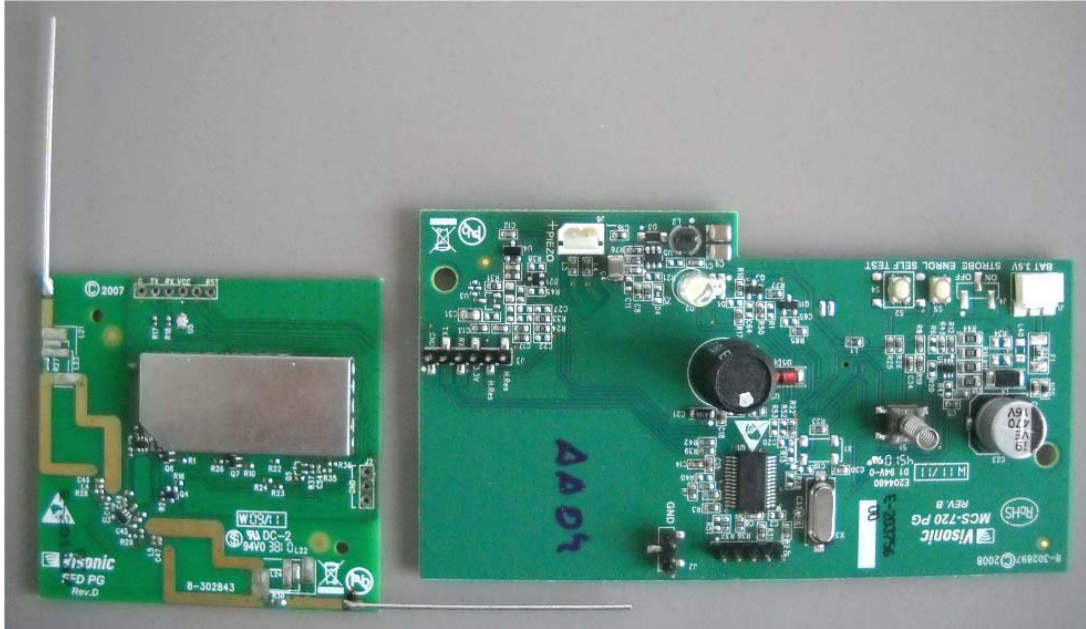

## **INTERNAL PHOTOGRAPHS**

This document contains 12 photographs

**Photograph No.1**  
**SR-720 PG2 wireless indoor siren internal view**

Photograph No.2  
SR-720 PG2 wireless indoor siren internal view

**Photograph No.3**  
**SR-720 PG2 wireless indoor siren with removed parts**

Photograph No.4  
SR-720 PG2 siren motherboard with FDD radio module

**Photograph No.5**  
**SR-720 PG2 siren motherboard with FDD radio module second side view**

Photograph No.6  
SR-720 PG2 siren motherboard and FDD radio module

Photograph No.7  
SR-720 PG2 siren motherboard front view

**Photograph No.8**  
**SR-720 PG2 siren motherboard second side view**

Photograph No.9  
FFD RF module general view