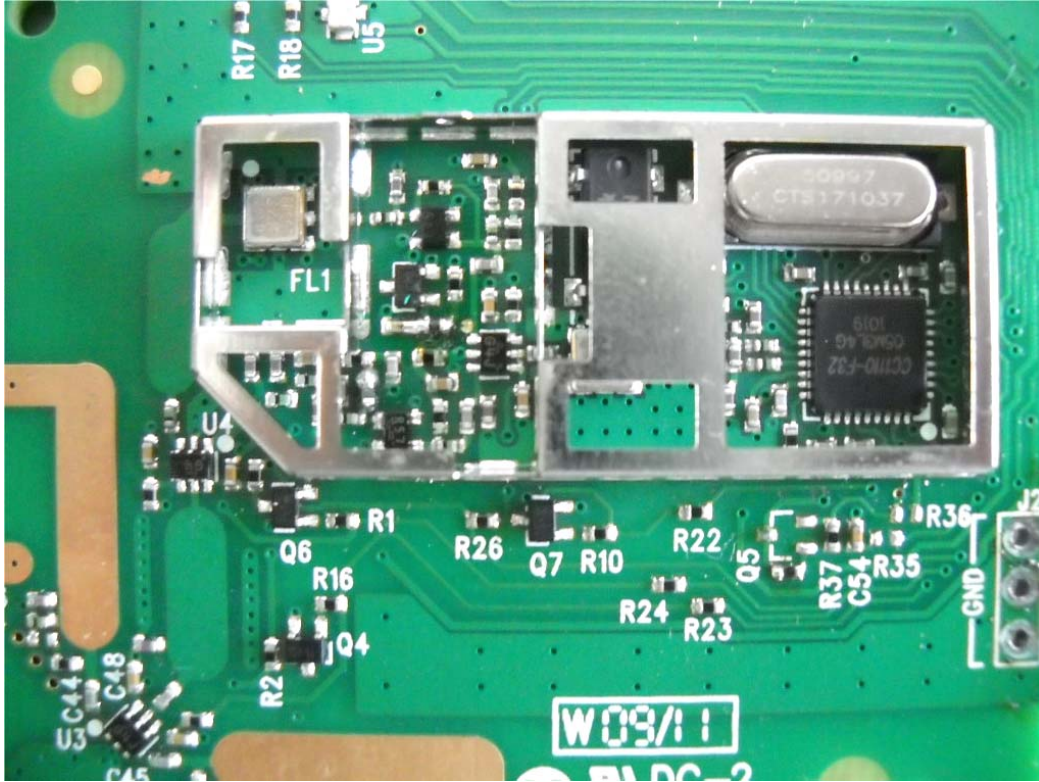

Photograph No.11
RF module PCB without shield