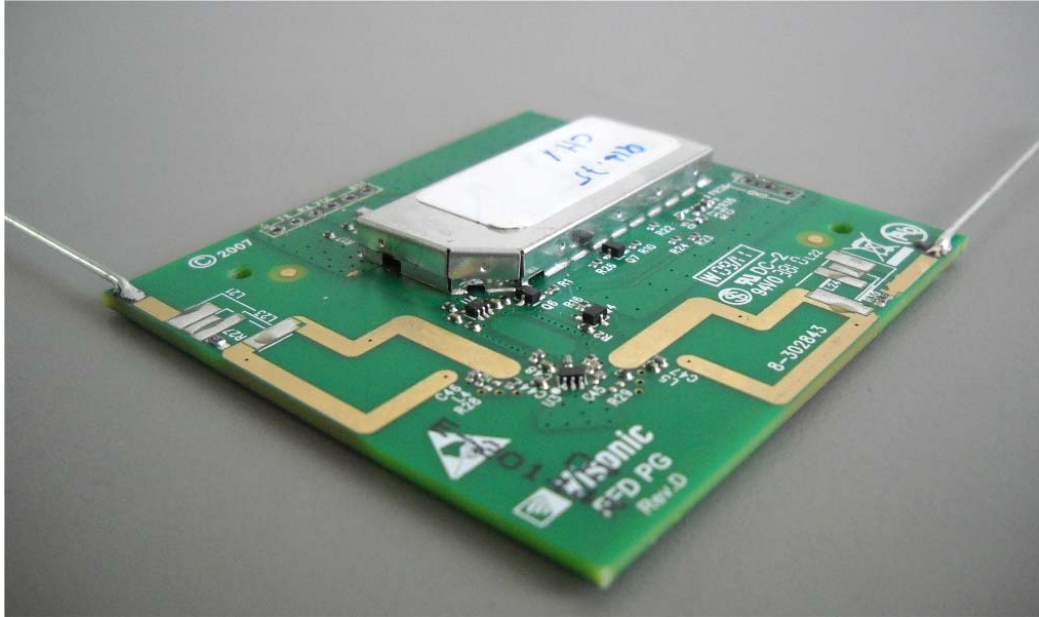

## **INTERNAL PHOTOGRAPHS**

This document contains 12 photographs

**Photograph No.1**  
**SR-720 PG2 wireless indoor siren internal view**

Photograph No.2  
SR-720 PG2 wireless indoor siren internal view

**Photograph No.3**  
**SR-720 PG2 wireless indoor siren with removed parts**

Photograph No.4  
SR-720 PG2 siren motherboard with FDD radio module

**Photograph No.5**  
**SR-720 PG2 siren motherboard with FDD radio module second side view**

Photograph No.6  
SR-720 PG2 siren motherboard and FDD radio module

Photograph No.7  
SR-720 PG2 siren motherboard front view

**Photograph No.8**  
**SR-720 PG2 siren motherboard second side view**

Photograph No.9  
FFD RF module general view

Photograph No.10  
FFD RF module front view

Photograph No.11  
RF module PCB without shield

**Photograph No.12**  
**FFD RF module second side view**