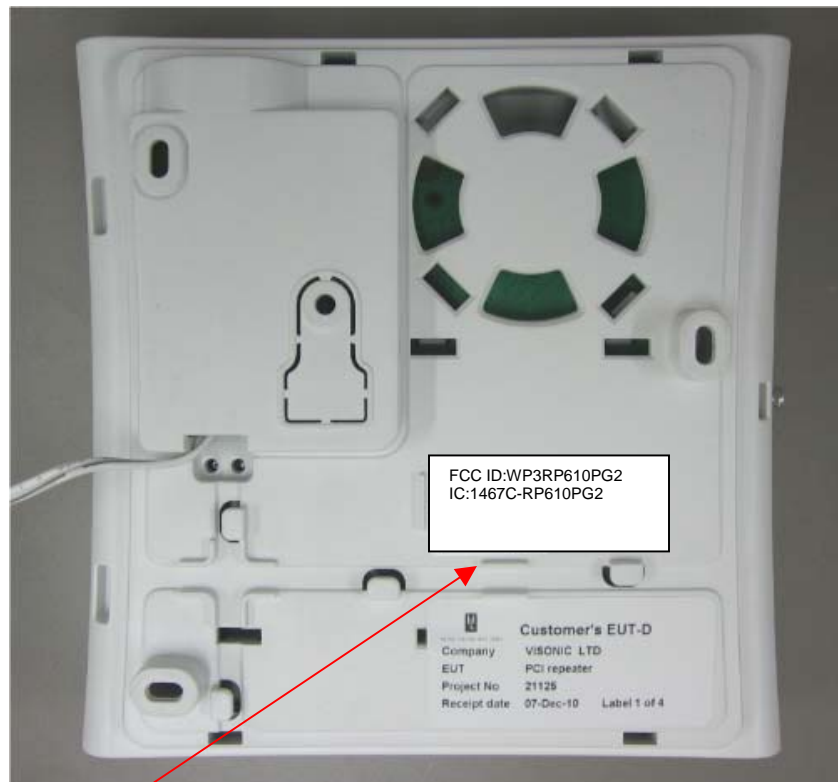

Label of RP-610 PG2 wireless repeater

Label location

Label with **FCC ID:WP3RP610PG2** and **IC:1467C- P610PG2** will be located at the rear side panel.
The statement according to FCC part 15 §15.19(a)(3) is placed in Installation Instructions, page 4 (Application exhibit Users_manual_21125).