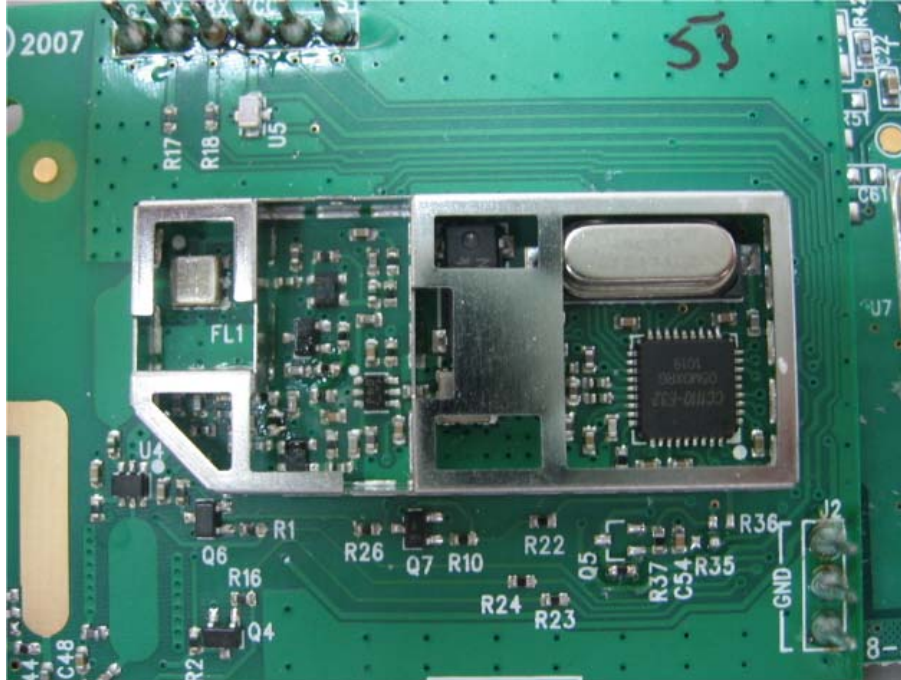

INTERNAL PHOTOGRAPHS

This document contains 7 photographs

Photograph No.1
RP-610 PG2 wireless repeater internal view

Photograph No.2
RP-610 PG2 wireless repeater internal view

Photograph No.3
RP-610 PG2 wireless repeater motherboard with FDD radio module

Photograph No.4
Repeater motherboard with FDD radio module second side view

Photograph No.5
FFD RF module front view

Photograph No.6
RF module PCB without shield

Photograph No.7
FFD RF module second side view