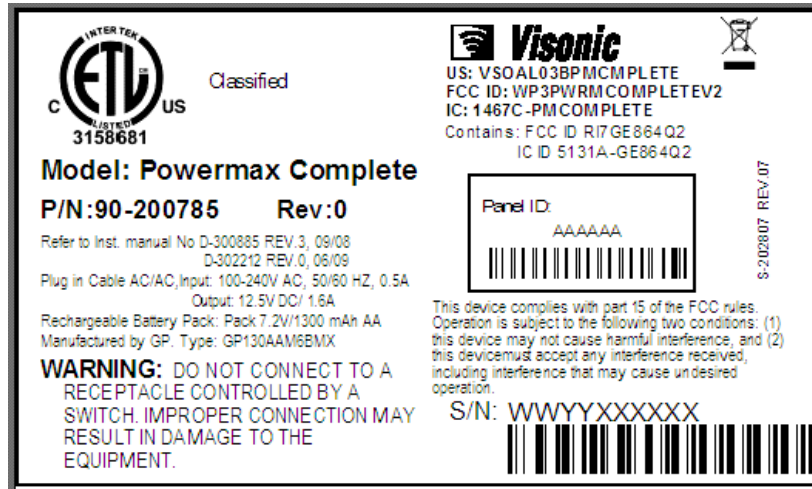

Label

Label location

Label with FCC ID:WP3PWRMCOMPLETEV2 and containing FCC ID:R17GE864Q2 is located at the rear side panel.