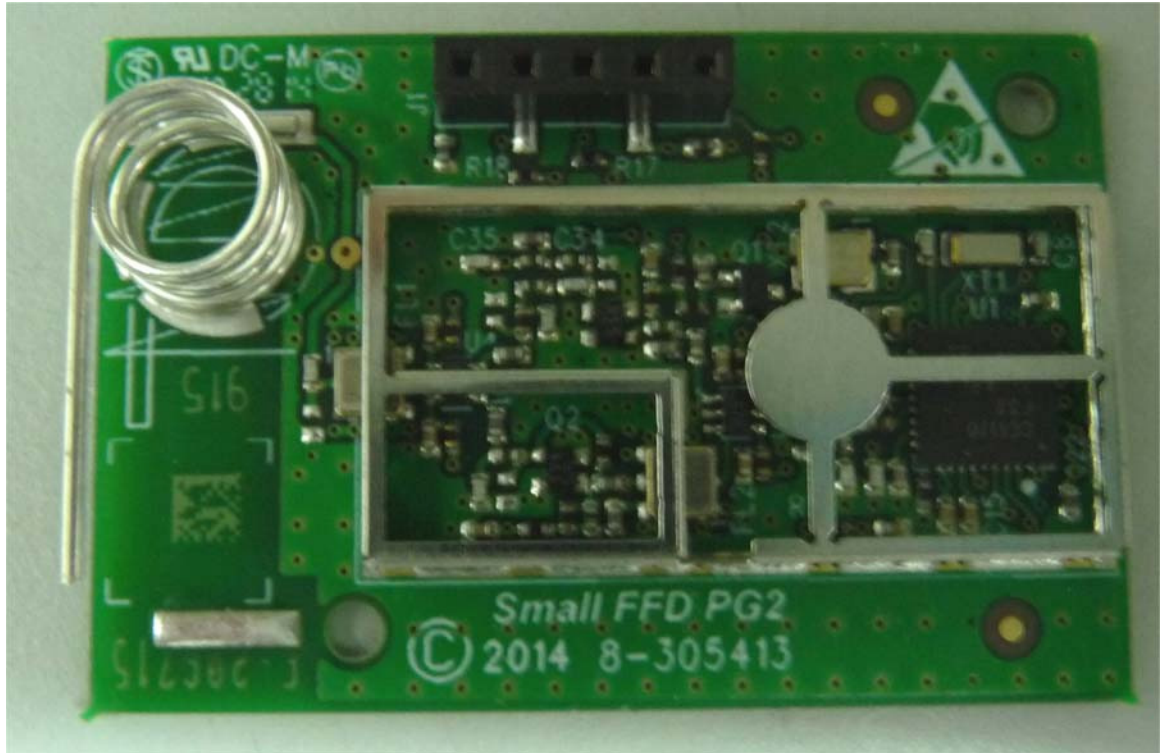

## **INTERNAL PHOTOGRAPHS**

This document contains 16 photographs

Photograph No.1  
PM-360 control panel internal view

Photograph No.2  
PM-360 control panel PCB front view

Photograph No.3  
PM-360 motherboard front view

Photograph No.4  
PM-360 control panel PCB second side view

Photograph No.5  
PM-360 motherboard second side view with shield removed

Photograph No.6  
Control panel PG-2 module front view

Photograph No.7  
Control panel PG-2 module with shield removed

**Photograph No.8**  
**Control panel PG-2 module second side view**

Photograph No.9  
Control panel PG-2 module antenna view

Photograph No.10  
Control panel Wi-Fi module front view

**Photograph No.11**  
**Control panel Wi-Fi module second side view**