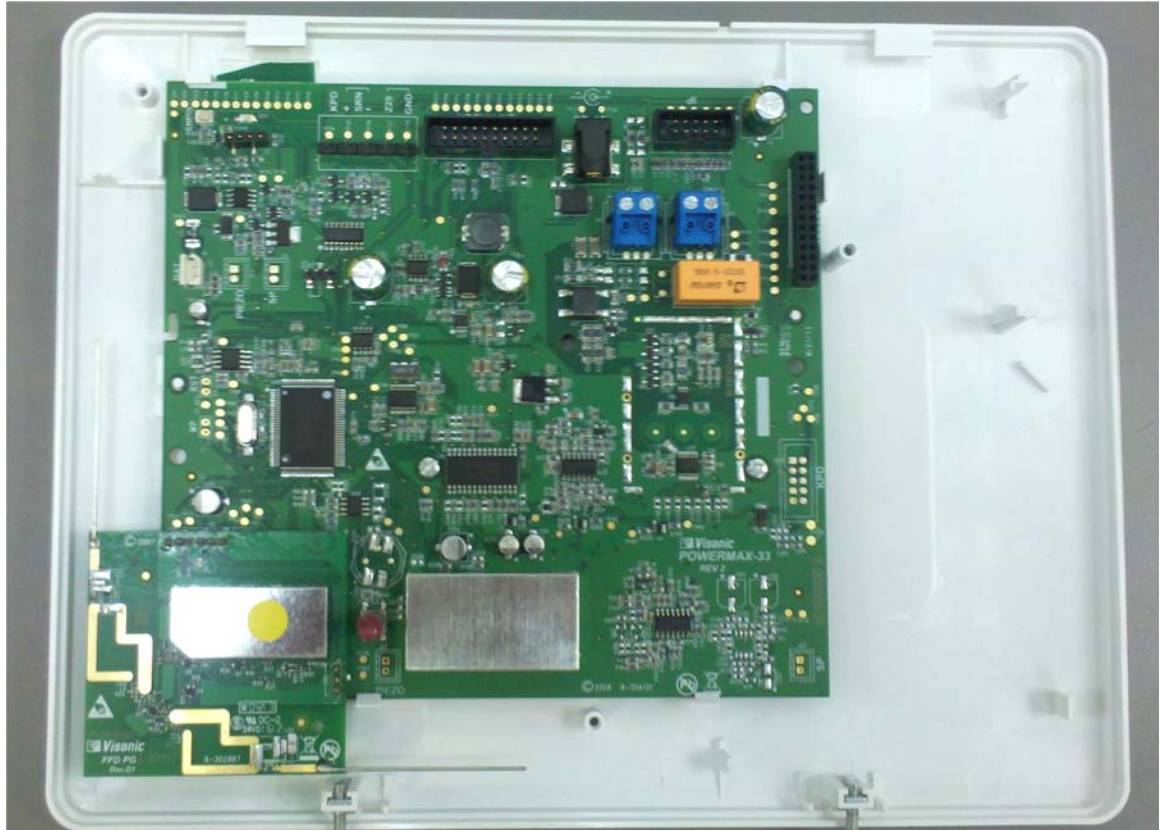

INTERNAL PHOTOGRAPHS

This document contains 14 photographs

Photograph No.1
PMASTER-33 control panel internal view

Photograph No.2
PMASTER-33 control panel internal view

Photograph No.3
PMASTER-33 control panel motherboard

Photograph No.4
Control panel motherboard second side view

Photograph No.5
PMASTER-33 control panel motherboard without shield

Photograph No.6
“PMASTER-33” FFD RF module

Photograph No.7
FFD RF module without shield