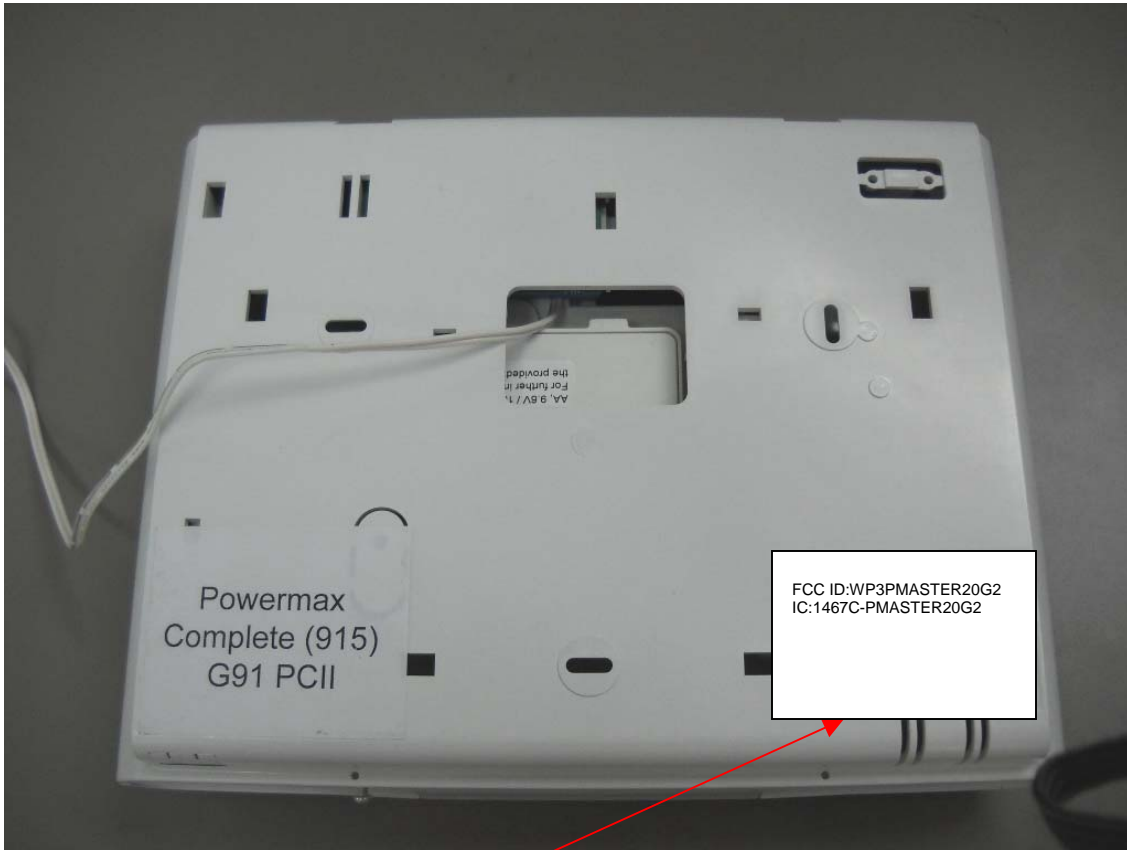

Label location on the PMASTER-30 control panel

Label with **FCC ID:WP3PMASTER20G2** and **IC:1467C-PMASTER20G2** will be located at the rear side of the panel.

The statement according to FCC part 15 §15.19(a)(3) is placed in Installation Instructions, page 68 (Application exhibit User_manual_21631).