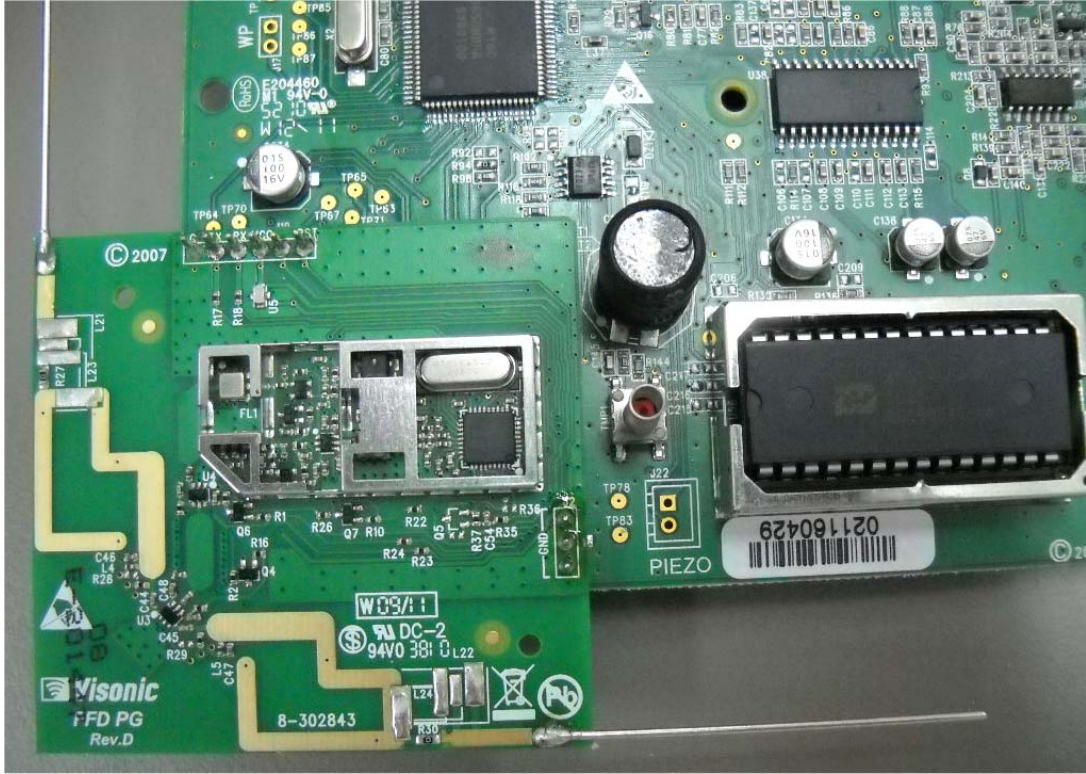

## **INTERNAL PHOTOGRAPHS**

This document contains 10 photographs

**Photograph No.1**  
**PMASTER-30 control panel internal view**

Photograph No.2  
PMASTER-30 control panel internal view

**Photograph No.3**  
**PMASTER-30 control panel internal view with motherboard removed**  
**Proximity module in the EUT case**

Photograph No.4  
PMASTER-30 control panel motherboard with FFD module

Photograph No.5  
PMASTER-30 control panel motherboard without shields

**Photograph No.6**  
**Control panel motherboard second side view**