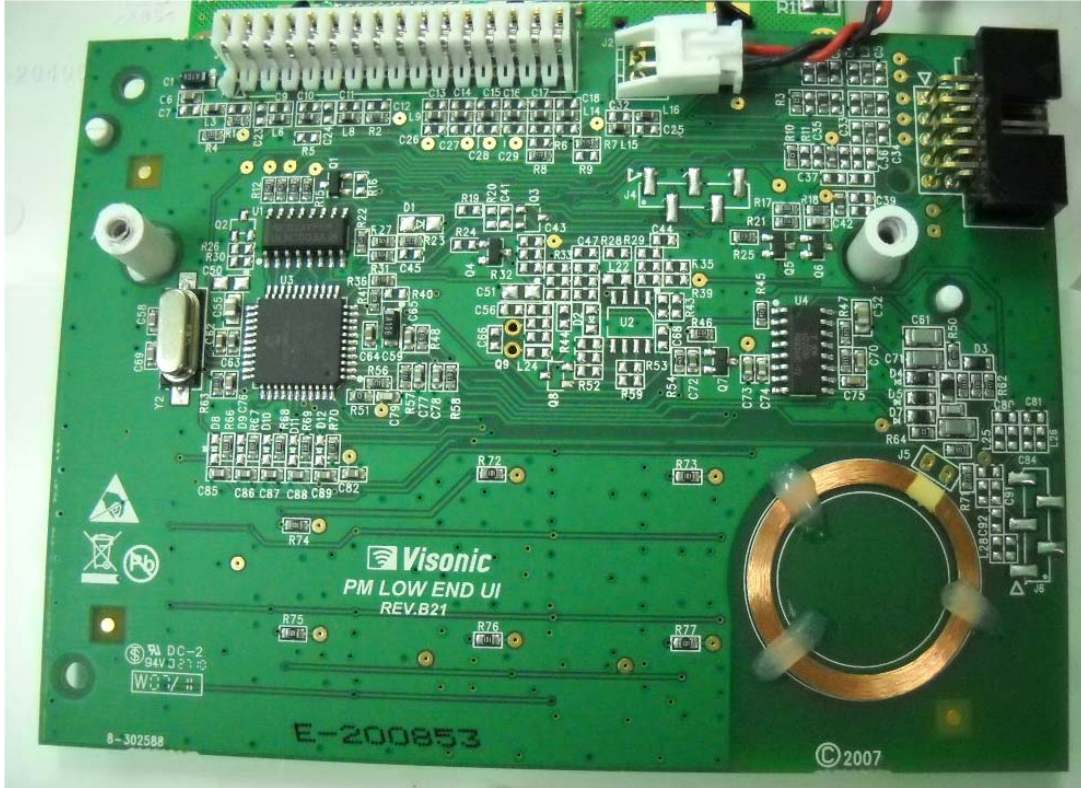

Photograph No.4  
PMASTER-30 control panel motherboard with FFD module

Photograph No.5  
PMASTER-30 control panel motherboard without shields

**Photograph No.6**  
**Control panel motherboard second side view**

Photograph No.7  
FFD RF module without shield

**Photograph No.8**  
**FFD RF module second side view**

Photograph No.9  
Proximity module front side view

Photograph No.10  
Proximity module second side view