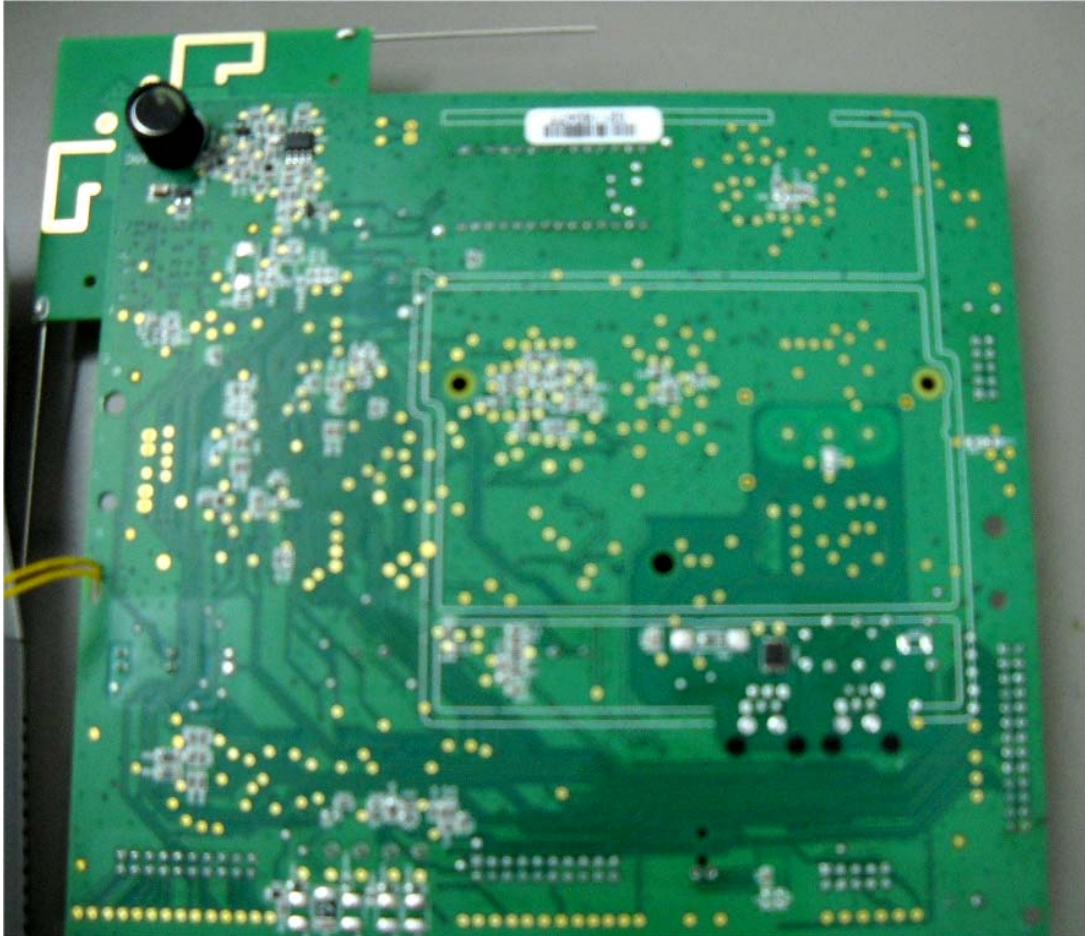

## **INTERNAL PHOTOGRAPHS**

This document contains 10 photographs

**Photograph No.1**  
**PMASTER-30 control panel internal view**

Photograph No.2  
PMASTER-30 control panel internal view

**Photograph No.3**  
**PMASTER-30 control panel internal view with motherboard removed**  
**Proximity module in the EUT case**

Photograph No.4  
PMASTER-30 control panel motherboard with FFD module

Photograph No.5  
PMASTER-30 control panel motherboard without shields

**Photograph No.6**  
**Control panel motherboard second side view**