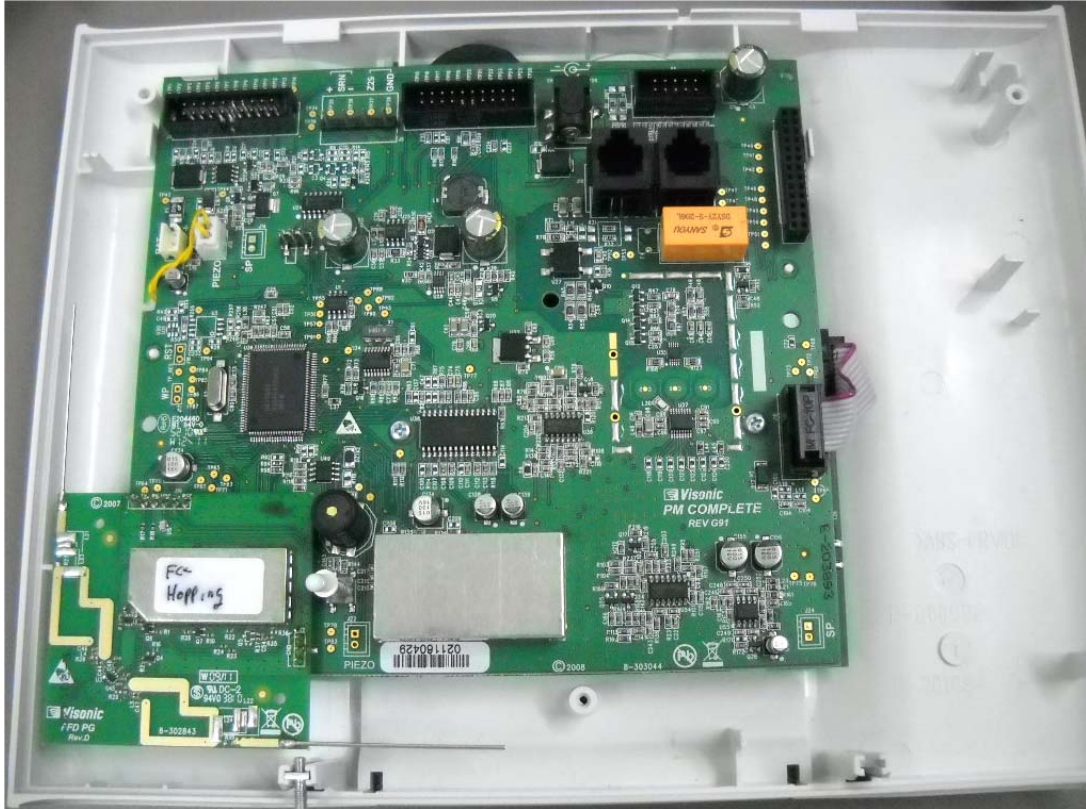

## **INTERNAL PHOTOGRAPHS**

This document contains 10 photographs

**Photograph No.1**  
**PMASTER-30 control panel internal view**

Photograph No.2  
PMASTER-30 control panel internal view

**Photograph No.3**  
**PMASTER-30 control panel internal view with motherboard removed**  
**Proximity module in the EUT case**

Photograph No.4  
PMASTER-30 control panel motherboard with FFD module

Photograph No.5  
PMASTER-30 control panel motherboard without shields

**Photograph No.6**  
**Control panel motherboard second side view**