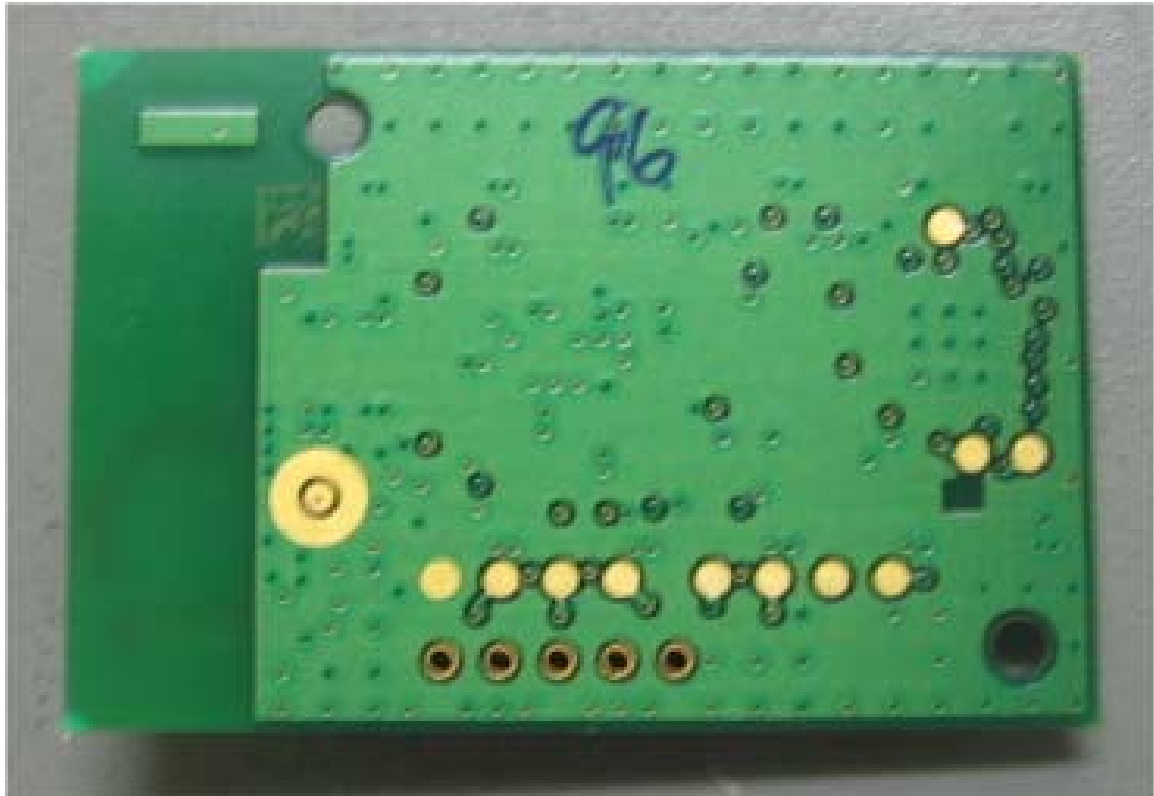

Photograph No.10
Control panel PG-2 module antenna view