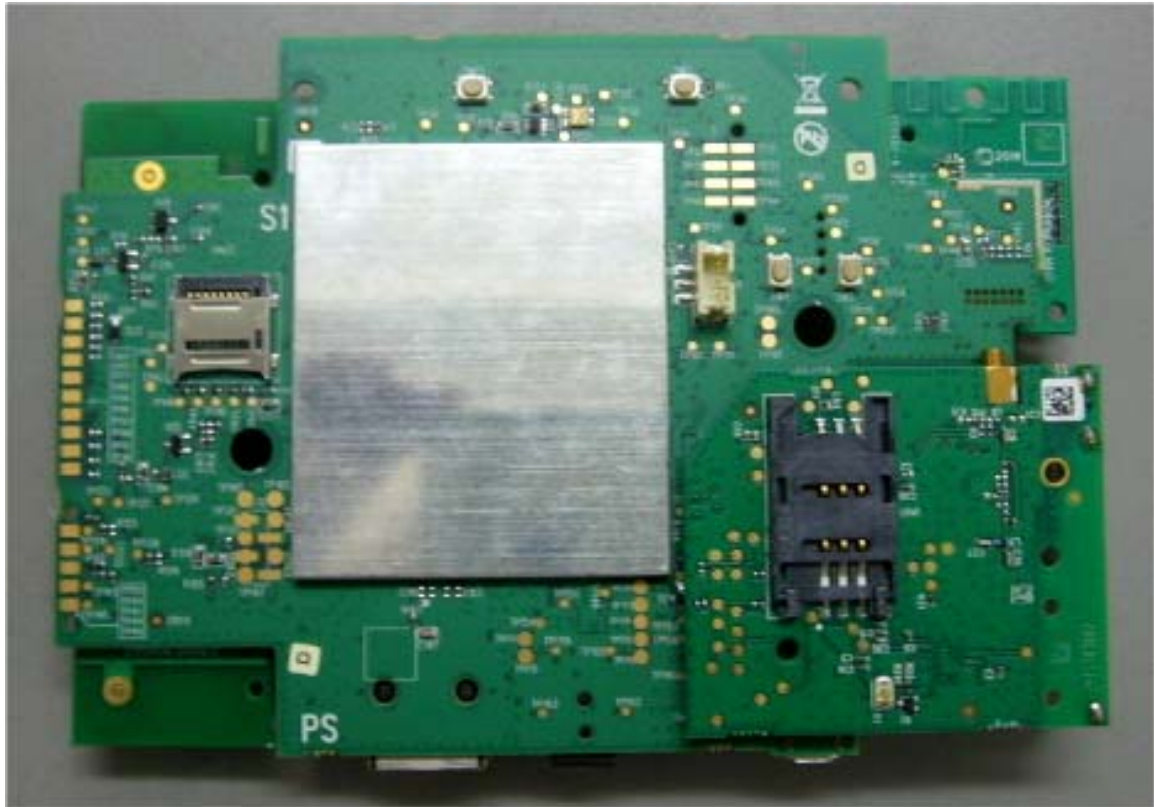

INTERNAL PHOTOGRAPHS

This document contains 17 photographs

Photograph No.1
“PM-360 (433) ADT” control panel internal view

Photograph No.2
“PM-360 (433) ADT” control panel PCB front view

Photograph No.3
“PM-360 (433) ADT” motherboard front view with PG-2 module removed

Photograph No.4
“PM-360 (433) ADT” motherboard front view

Photograph No.5
“PM-360 (433) ADT” control panel PCB second side view

Photograph No.7
Control panel PG-2 module front view

Photograph No.8
Control panel PG-2 module with shield removed