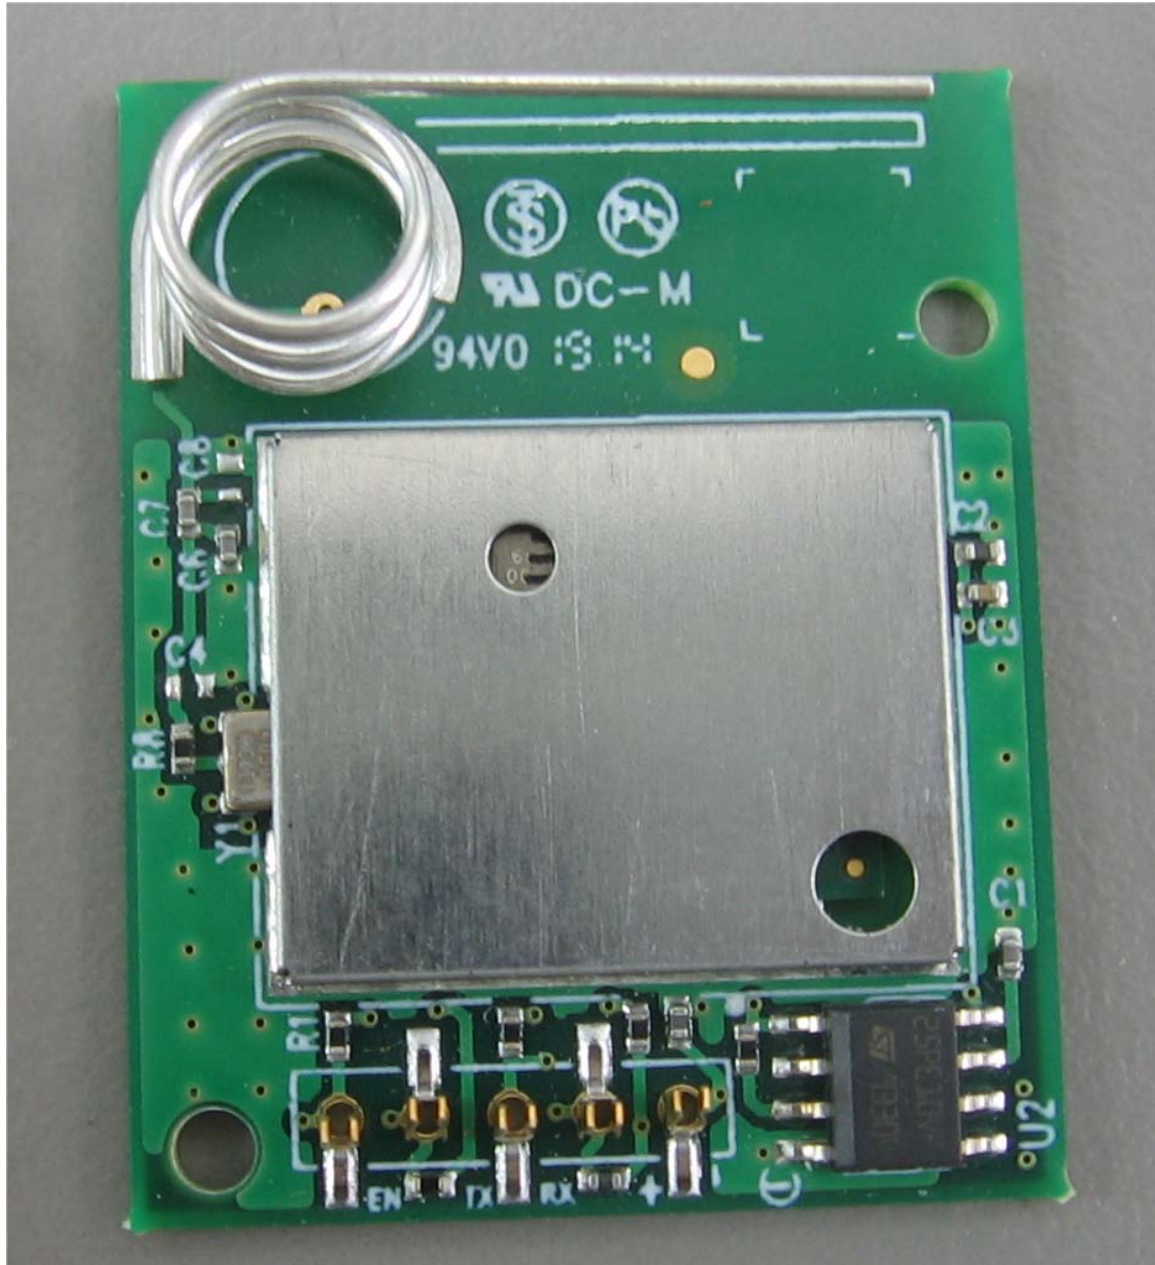

INTERNAL PHOTOGRAPHS

This document contains 17 photographs

Photograph No.1
“PM-360 (433) ADT” control panel internal view

Photograph No.2
“PM-360 (433) ADT” control panel PCB front view

Photograph No.3
“PM-360 (433) ADT” motherboard front view with PG-2 module removed

Photograph No.4
“PM-360 (433) ADT” motherboard front view

Photograph No.5
“PM-360 (433) ADT” control panel PCB second side view

Photograph No.7
Control panel PG-2 module front view

Photograph No.8
Control panel PG-2 module with shield removed

Photograph No.9
Control panel PG-2 module second side view

Photograph No.10
Control panel PG-2 module antenna view

Photograph No.11
Control panel Wi-Fi module front view

Photograph No.12
Control panel Wi-Fi module second side view

Photograph No.13
Control panel Zwave module front view

Photograph No.14
Control panel Zwave module front view

Photograph No.15
Control panel Zwave module second side view

Photograph No.16
Control panel 2G/3G module front view