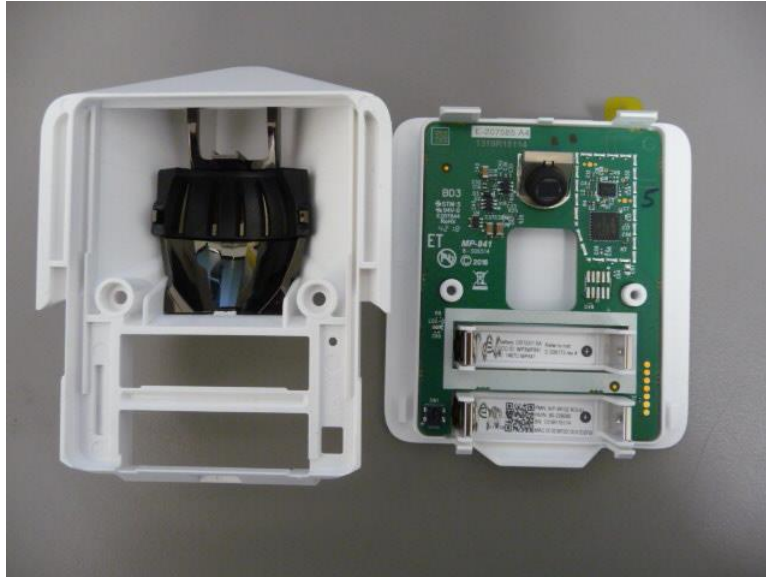

INTERNAL PHOTOGRAPHS

This document contains 4 photographs

Photograph No.1
MP-841 PIR detector internal view

Photograph No.2
MP-841 PCB front view

Photograph No.3
MP-841 PCB rear side view

Photograph No.4
MP-841 PIR detector antenna