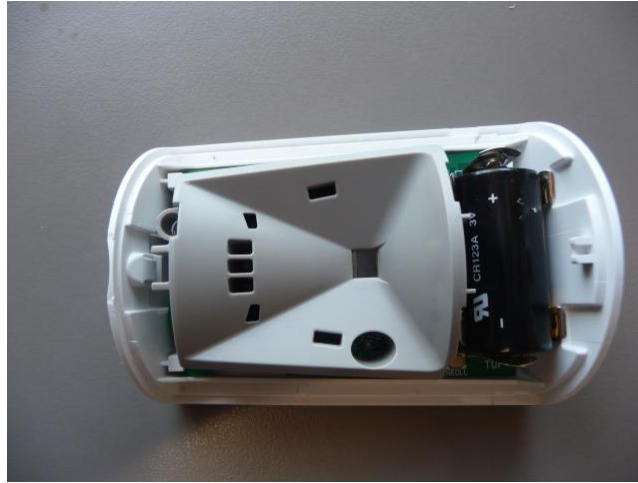

## **INTERNAL PHOTOGRAPHS**

This document contains 3 photographs

**Photograph No.1**  
**MP-802 P9M0 PIR detector internal view**

Photograph No.2  
PCB front side view

Photograph No.3  
PCB rear side view