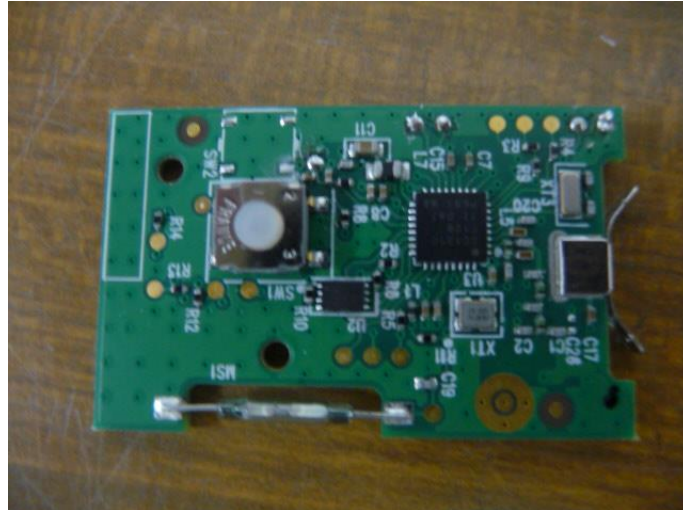

INTERNAL PHOTOGRAPHS

This document contains 4 photographs

Photograph No.1
Wireless magnetic contact MC-303 P9M0
Internal view

Photograph No.2
Wireless magnetic contact MC-303 P9M0
Internal view with battery removed

Photograph No.3
Wireless magnetic contact MC-303 P9M0
Component side of the main PCB

Photograph No.4
Wireless magnetic contact MC-303 P9M0
Print side of the main PCB