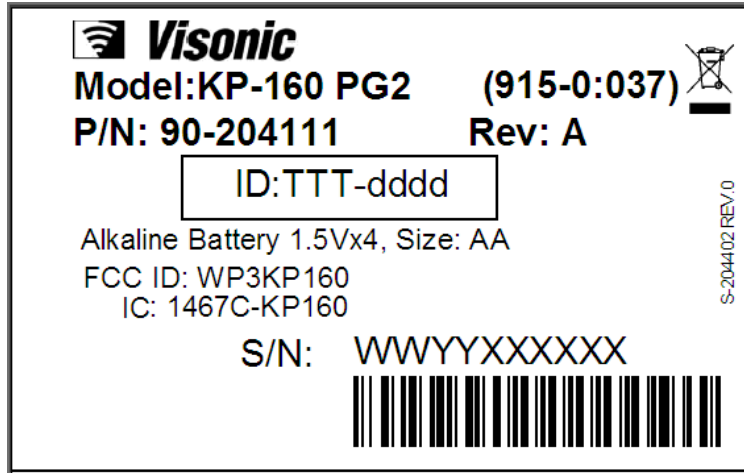

Label

Label location

Label with **FCC ID:WP3KP160** and **IC:1467C-KP160** will be located at the rear side panel.

The statement according to FCC part 15 §15.19(a)(3) is placed in User's Guide, page 16 (Application exhibit KP-160_UserMan).