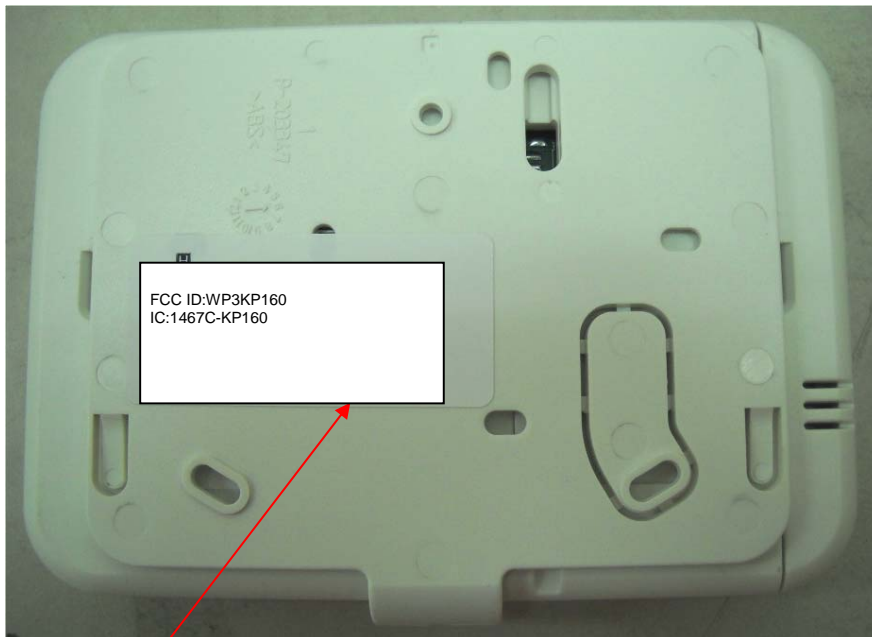

Label

Label location

Label with **FCC ID:WP3KP160** and **IC:1467C-KP160** will be located at the rear side panel.

The statement according to FCC part 15 §15.19(a)(3) is placed in User's Guide, page 16 (Application exhibit KP-160_UserMan).