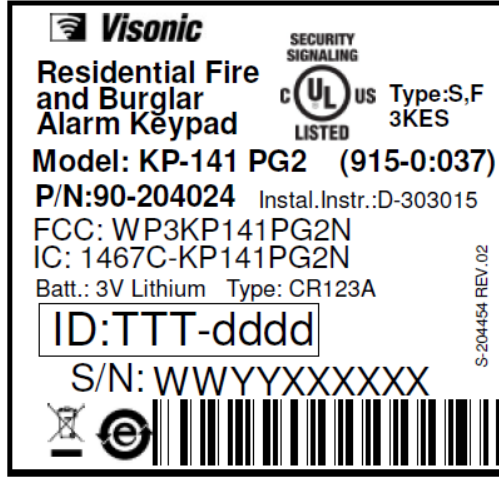

Label of KP-141 PG remote keypad

Label location

Label with **FCC ID:WP3KP141PG2N** and **IC:1467C-KP141PG2N** will be located at the rear side panel.

The statement according to FCC part 15 §15.19(a)(3) is placed in User's Guide, page 4 (Application exhibit KP-141_UserMan).