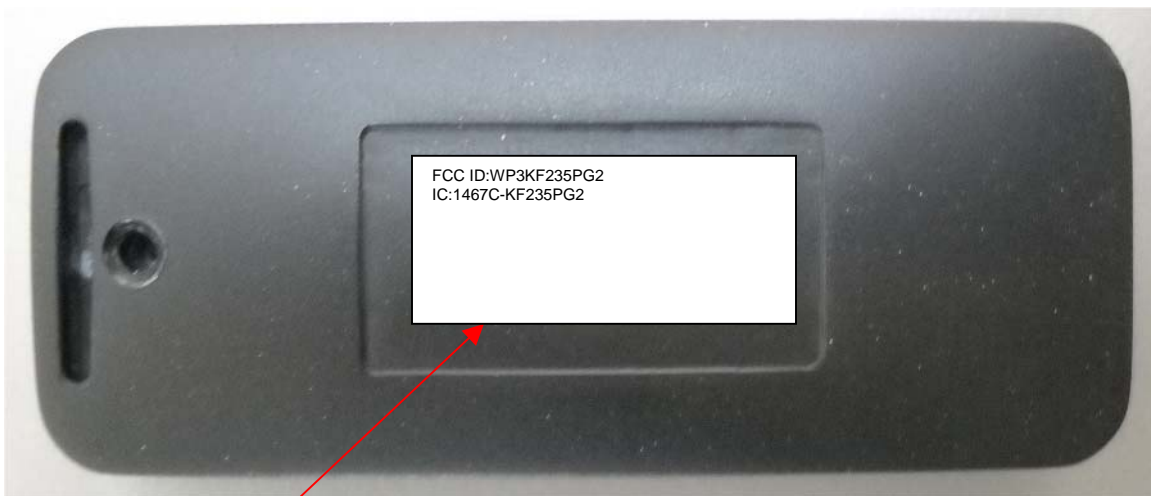

Label of wireless 2-way keyfob

Label location

Label with **FCC ID:WP3KF235PG2** and **IC:1467C-KF235PG2** will be located at the rear side panel.

The statement according to FCC part 15 §15.19(a)(3) is placed in User's Guide, pages 3-4 (Application exhibit Users\_manual\_22168).