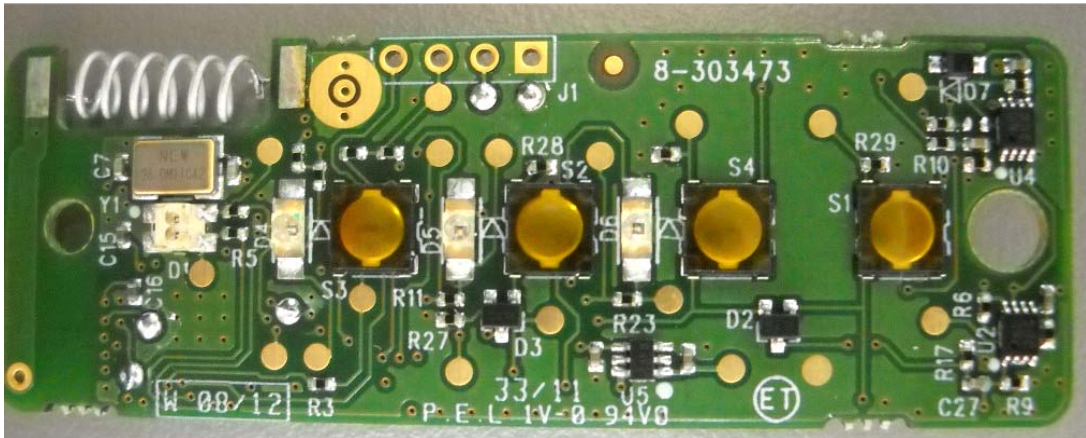

## **INTERNAL PHOTOGRAPHS**

This document contains 4 photographs

**Photograph No.1**  
**Wireless 2-way keyfob KF-235 PG2 internal view**

Photograph No.2  
Keyfob PCB front view

Photograph No.3  
Keyfob PCB rear side view

**Photograph No.4**  
**Wireless 2-way keyfob KF-235 PG2 antenna**