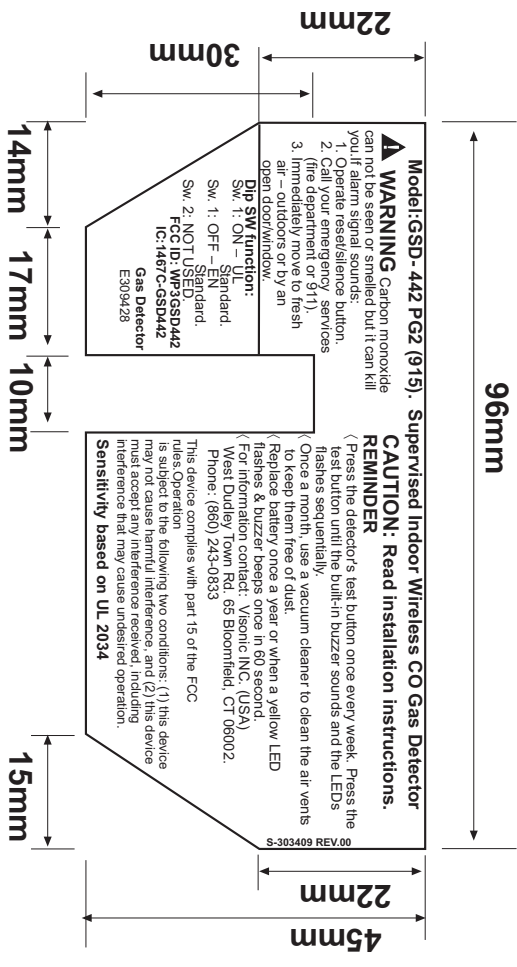

Label location

Label with **FCC ID:WP3GSD442** and **IC:1467C-GSD442** is located at the rear side panel.

CONFIDENTIAL

This document contains information which is proprietary to Visonic Ltd., Israel. The use, copy or dissemination of this material for any purpose other than that for which it is intended is prohibited without the prior written consent of Visonic Ltd.

Date Released: To Whom:

VISONIC LTD.		Title: Stamp and Sticker Drawing		Upd	ECM
Apx 2-1-3	Name	Date	Product Name: LABEL GSD-442 CO DIPSWITCH FCC&UL	0	14535
Create:	Yana K.	13.06.11	Scale: 100%	1	
Update:			Catalog No.: S-303409	2	
			Document No.: 4010026	3	
			Doc.Rev.: 00	4	
Approved:	Zach A.	13.06.11	Sheet No./of: 1/1	5	