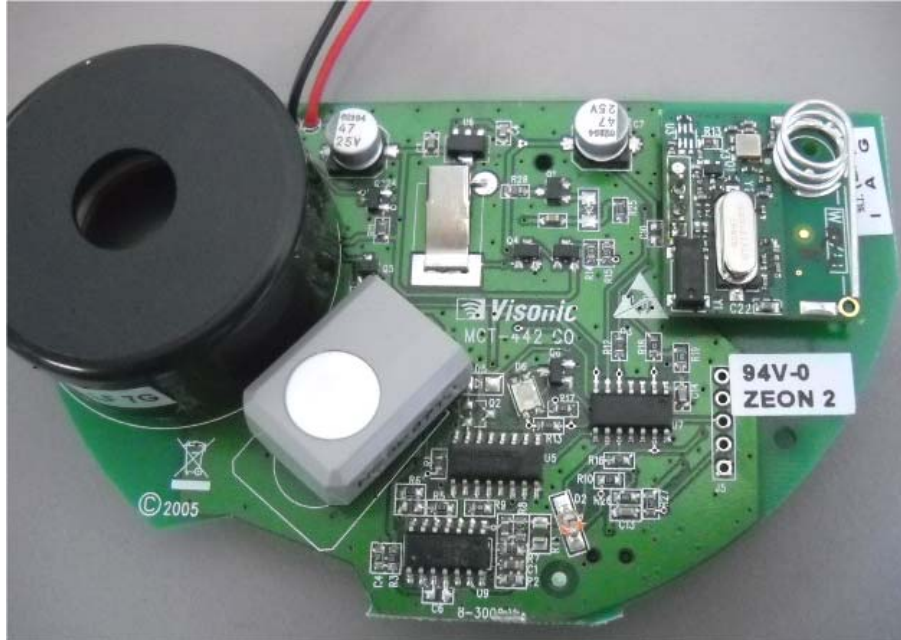

INTERNAL PHOTOGRAPHS

This document contains 6 photographs

Photograph No.1
CO gas detector internal view

Photograph No.2
Main PCB with RFD module front view

Photograph No.3
RFD module close view

Photograph No.4
Main PCB second side view

Photograph No.5
RFD module

Photograph No.6
RFD module second side view