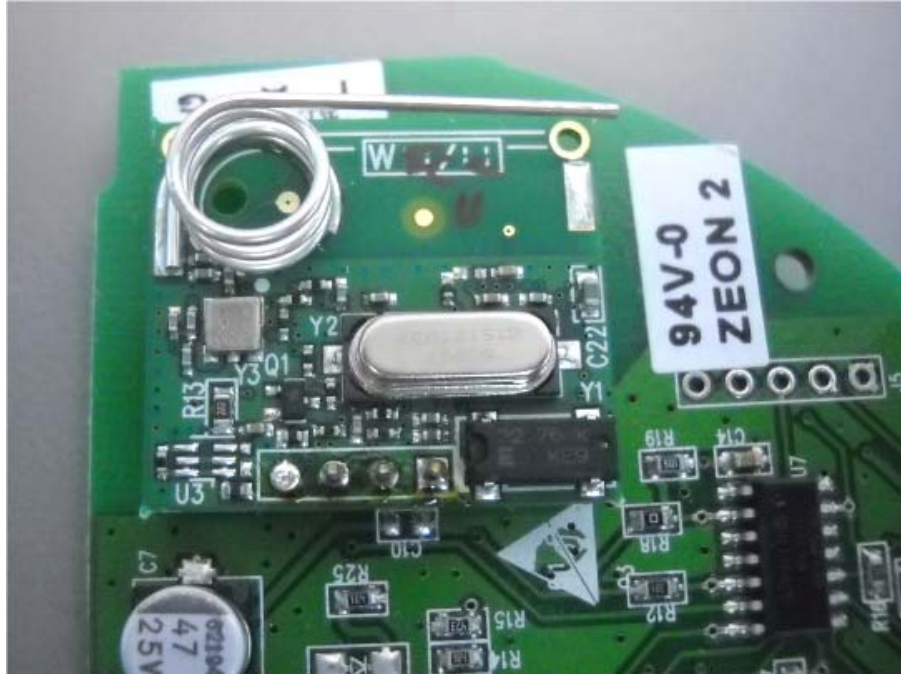

INTERNAL PHOTOGRAPHS

This document contains 6 photographs

Photograph No.1
CO gas detector internal view

Photograph No.2
Main PCB with RFD module front view

Photograph No.3
RFD module close view

Photograph No.4
Main PCB second side view

Photograph No.5
RFD module

Photograph No.6
RFD module second side view