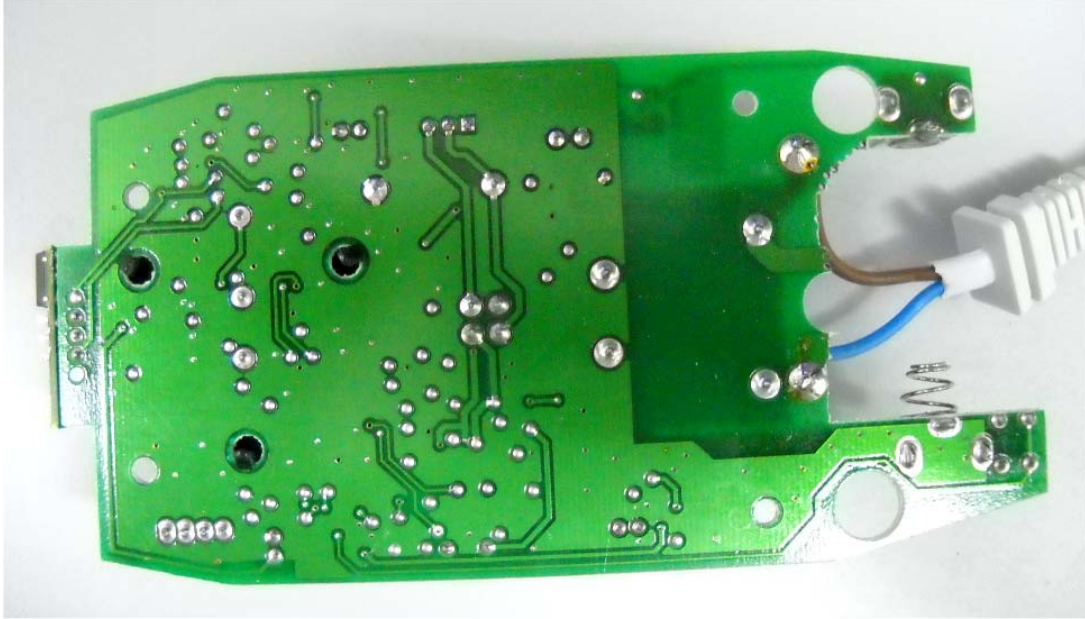

## **INTERNAL PHOTOGRAPHS**

This document contains 6 photographs

**Photograph No.1**  
**GSD-441 natural gas (methane) detector internal view**

**Photograph No.2**  
**Main PCB with RFD module front view**

**Photograph No.3**  
**Main PCB second side view**

Photograph No.4  
RFD module close view

Photograph No.5  
RFD module

Photograph No.6  
RFD module second side view