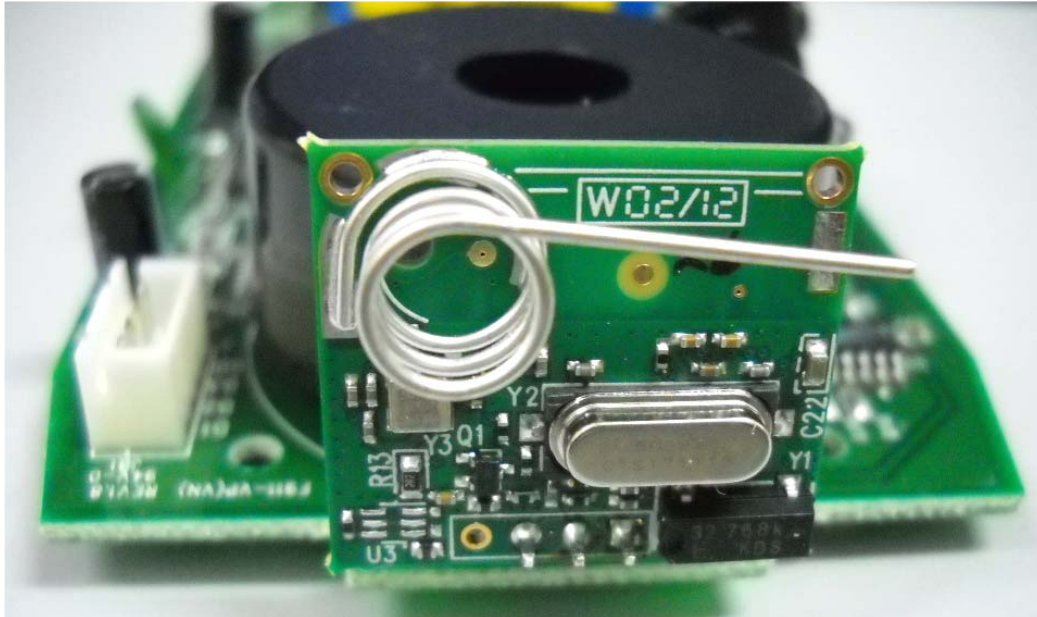

## **INTERNAL PHOTOGRAPHS**

This document contains 6 photographs

**Photograph No.1**  
**GSD-441 natural gas (methane) detector internal view**

**Photograph No.2**  
**Main PCB with RFD module front view**

**Photograph No.3**  
**Main PCB second side view**

Photograph No.4  
RFD module close view

Photograph No.5  
RFD module

Photograph No.6  
RFD module second side view