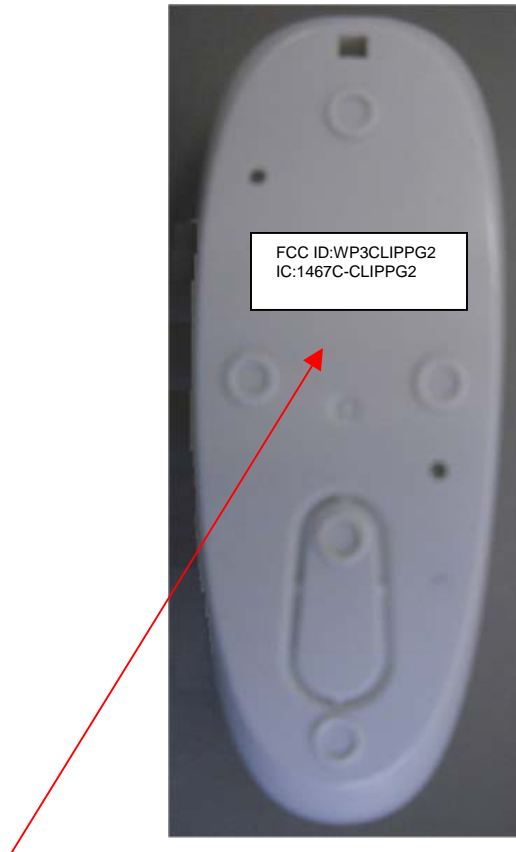

Label of PIR detector with curtain lens

Label location

Label with **FCC ID:WP3CLIPPG2** and **IC:1467C-CLIPPG2** will be located at the rear side panel.

The statement according to FCC part 15 §15.19(a)(3) is placed in Installation Instructions, page 5 (Application exhibit User_manual_22100).