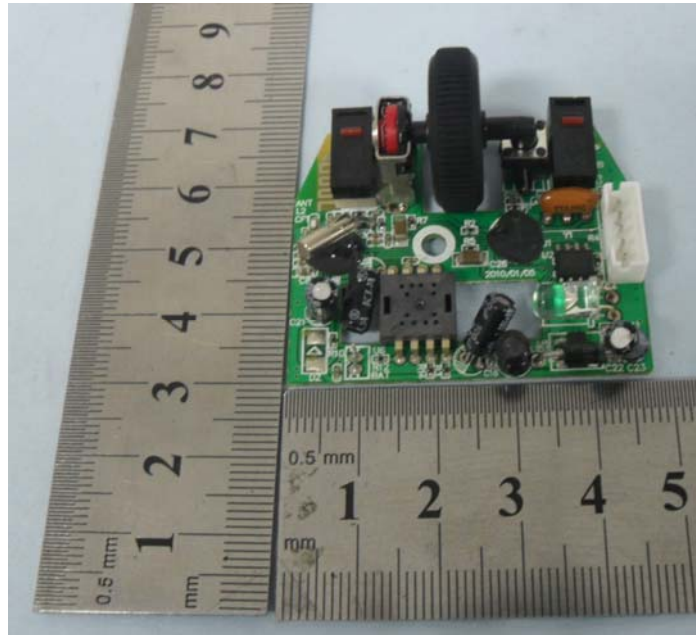

Internal Photographs

EUT –PCB View

(Model NO.: SMK-20306AG,SMK-20305AG,SMK-20309AG are the same)

(Model NO.: SMK-20306AG,SMK-20305AG,SMK-20309AG are the same)

Note: SMK-20306AG,SMK-20305AG,SMK-20309AG three Model Numbers have same internal photos