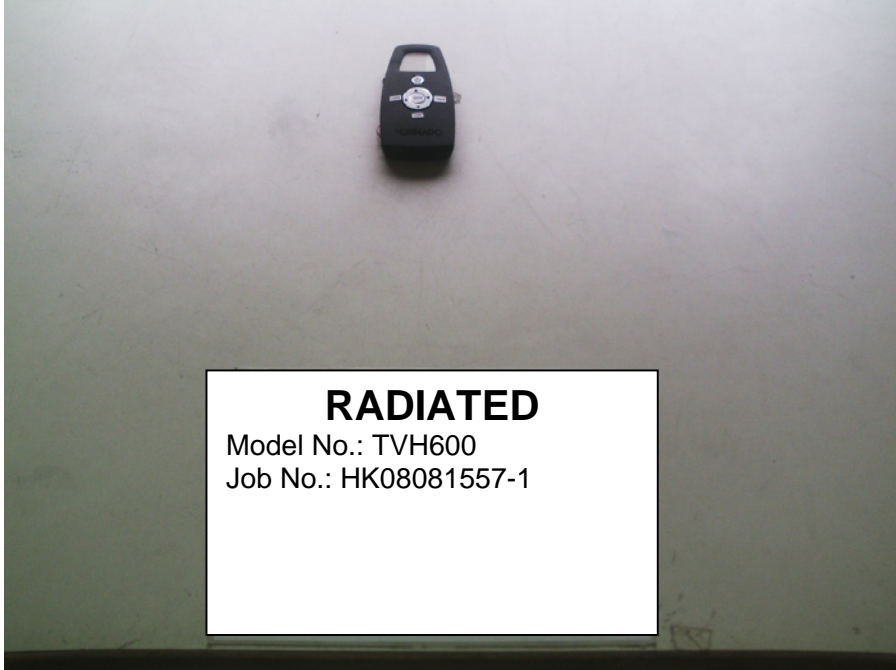

Test Setup

FCC ID: WOTTVH600

Radiated - front

Radiated - rear