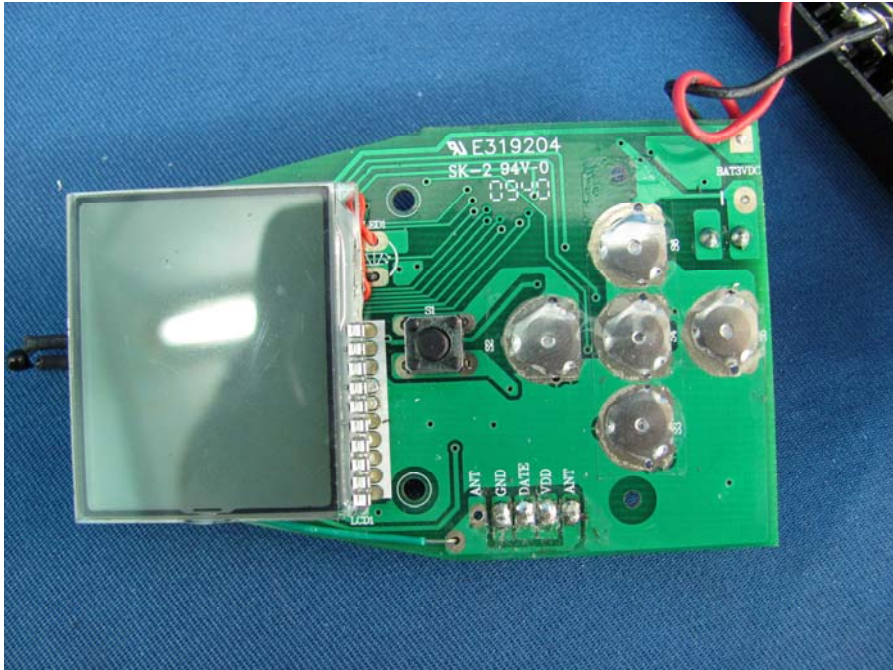

# INTERTEK TESTING SERVICE

---

Report No.: HK09101151-1

## Equipment Photographs Model : TVH600 (Internal)