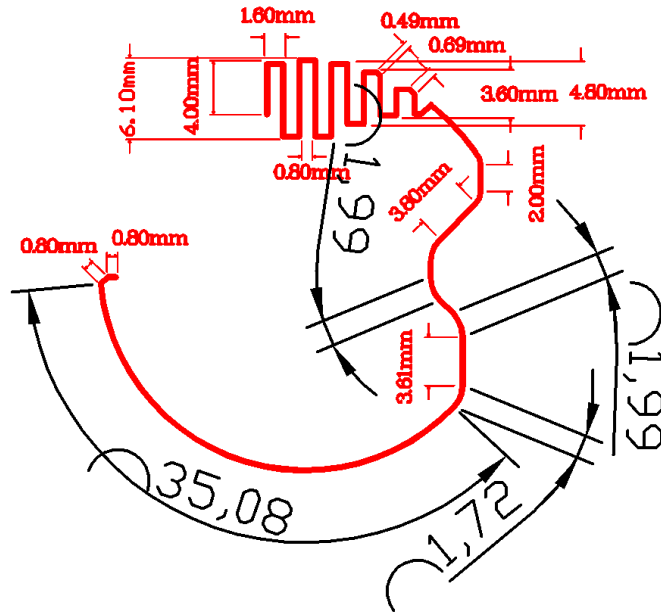

一、Antenna dimension drawing

二、Antenna Feature

Antenna gain value G: -0.15dBi