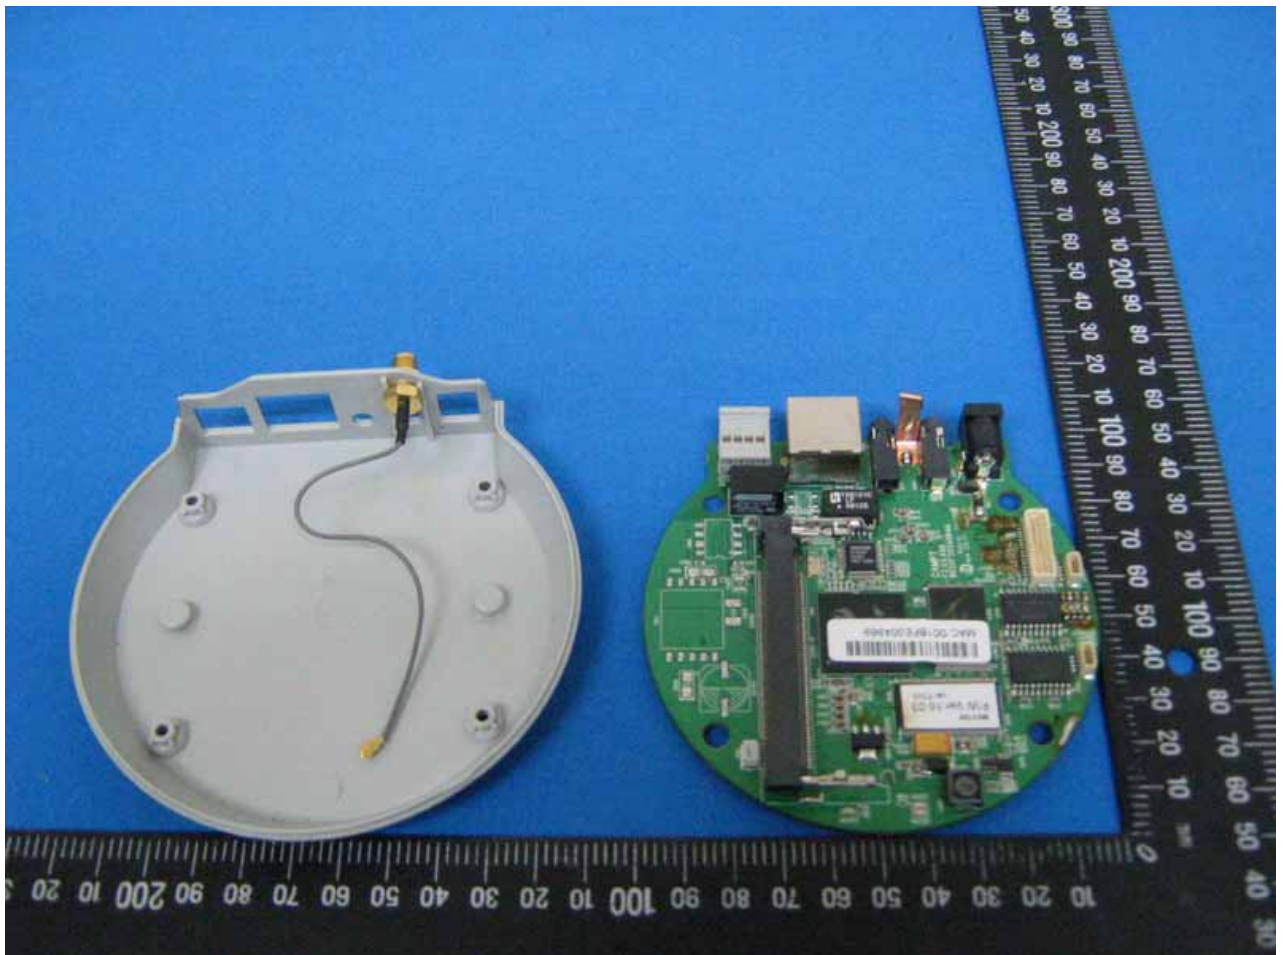

Internal Photo

Power Adapter Photo (Model : WRG15F-120A)

Antenna Photo