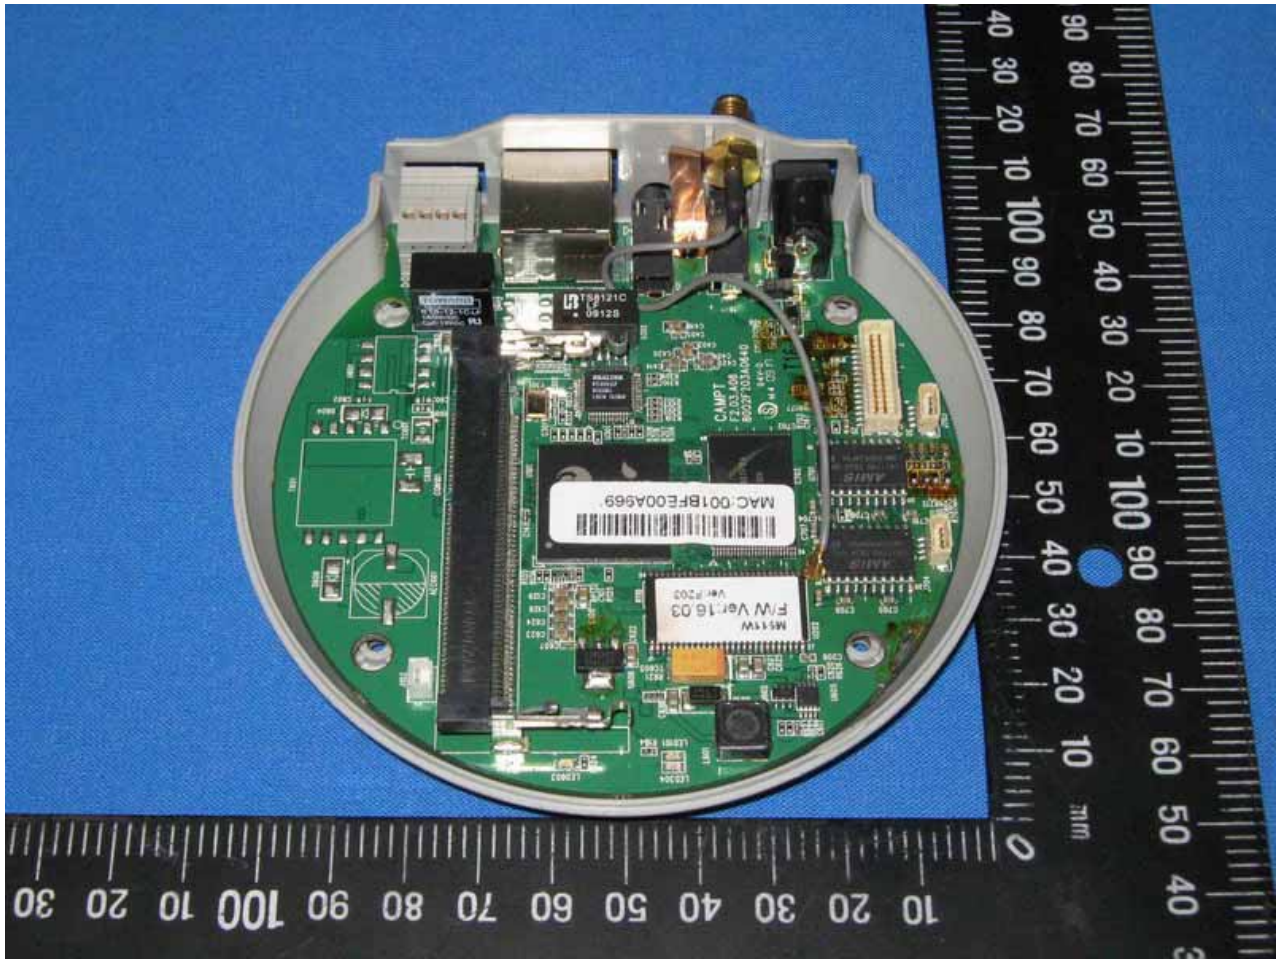

Internal Photo

Power Adapter Photo (Model : WRG15F-120A)

Antenna Photo