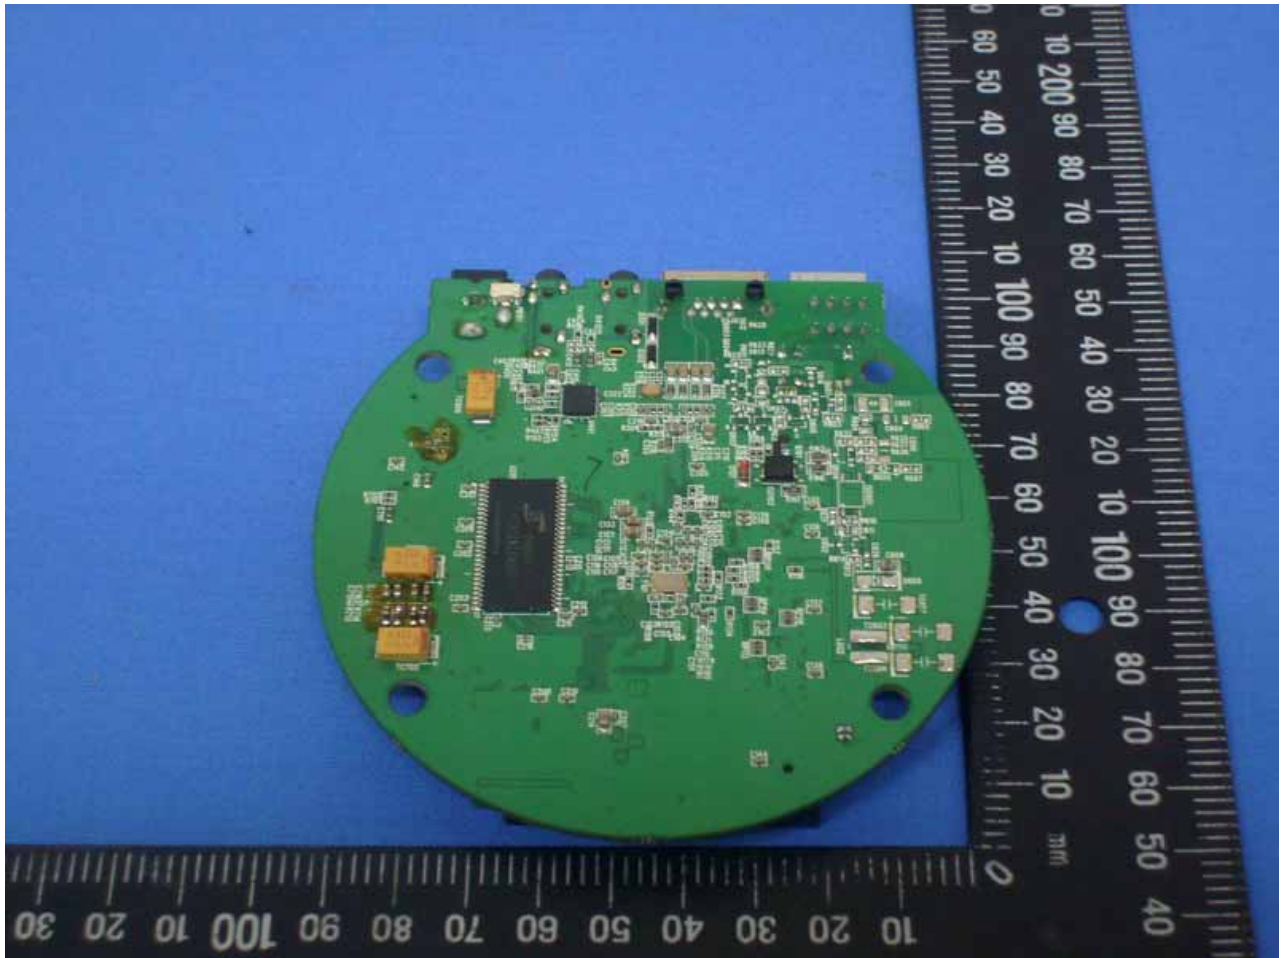

Internal Photo

Power Adapter Photo (Model : WRG15F-120A)

Antenna Photo