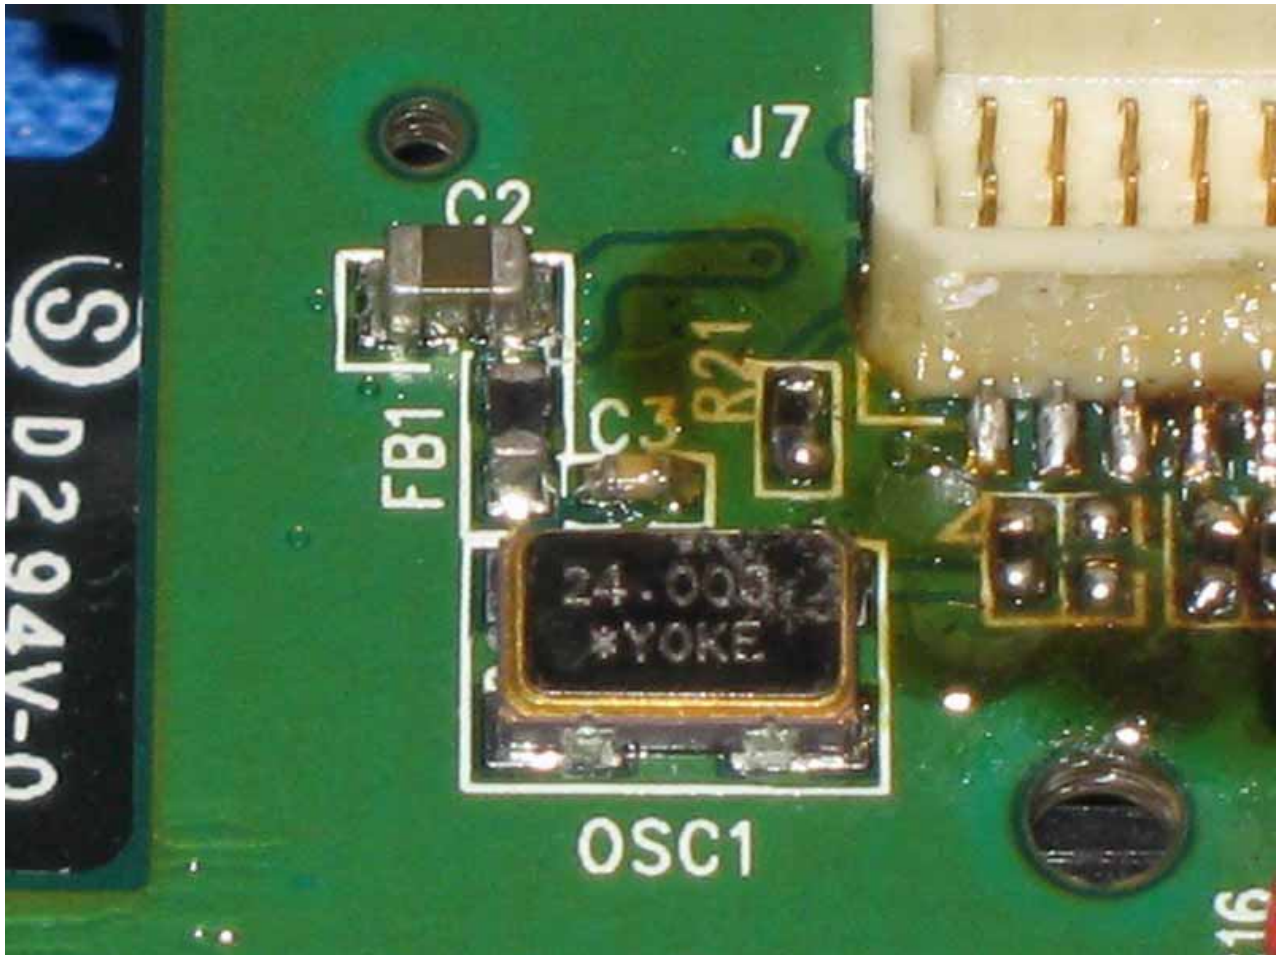

Internal Photo

Power Adapter Photo (Model : WRG15F-120A)

Antenna Photo