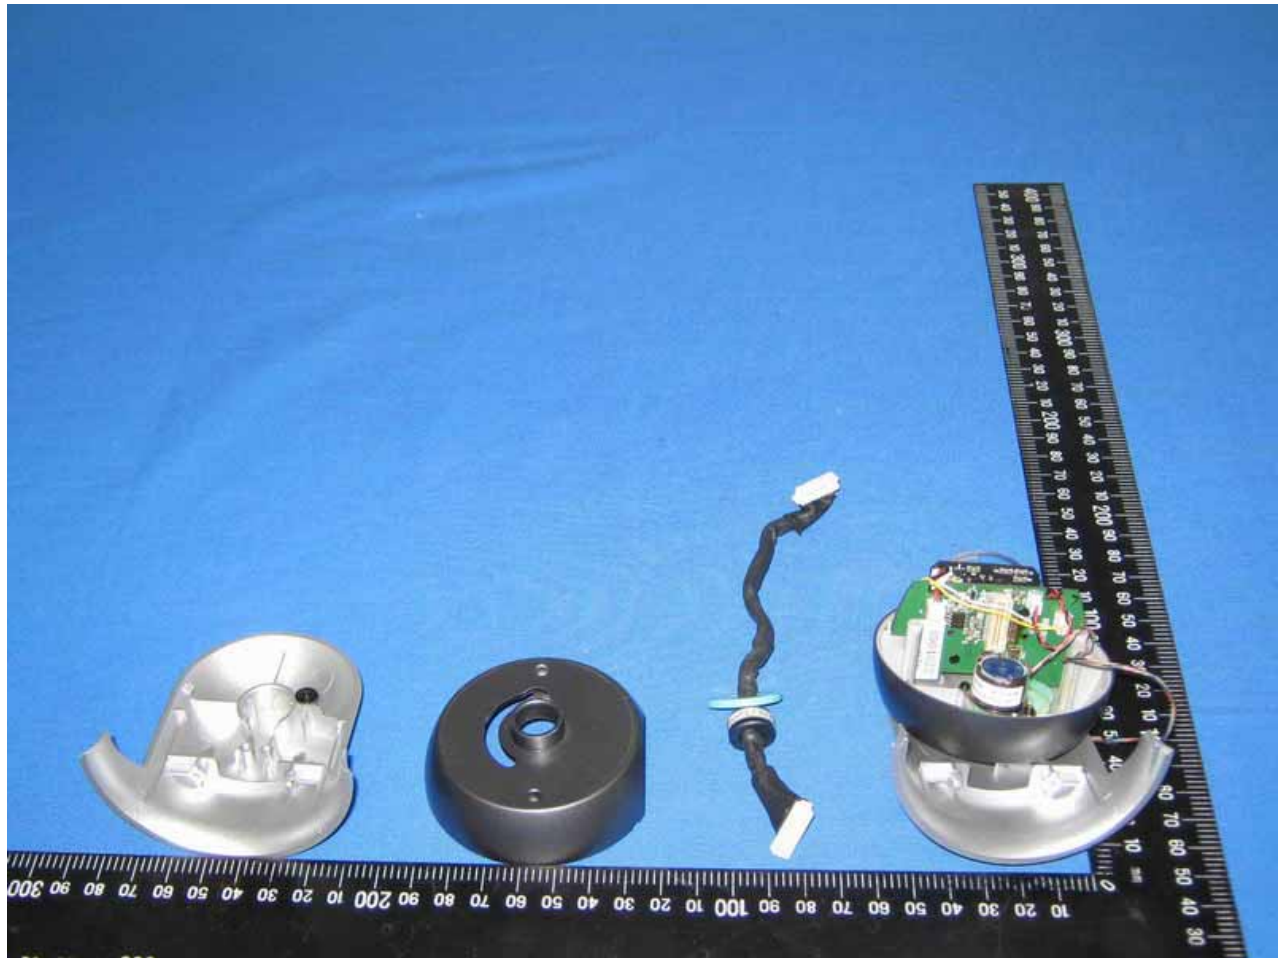

Internal Photo

Power Adapter Photo (Model : WRG15F-120A)

Antenna Photo