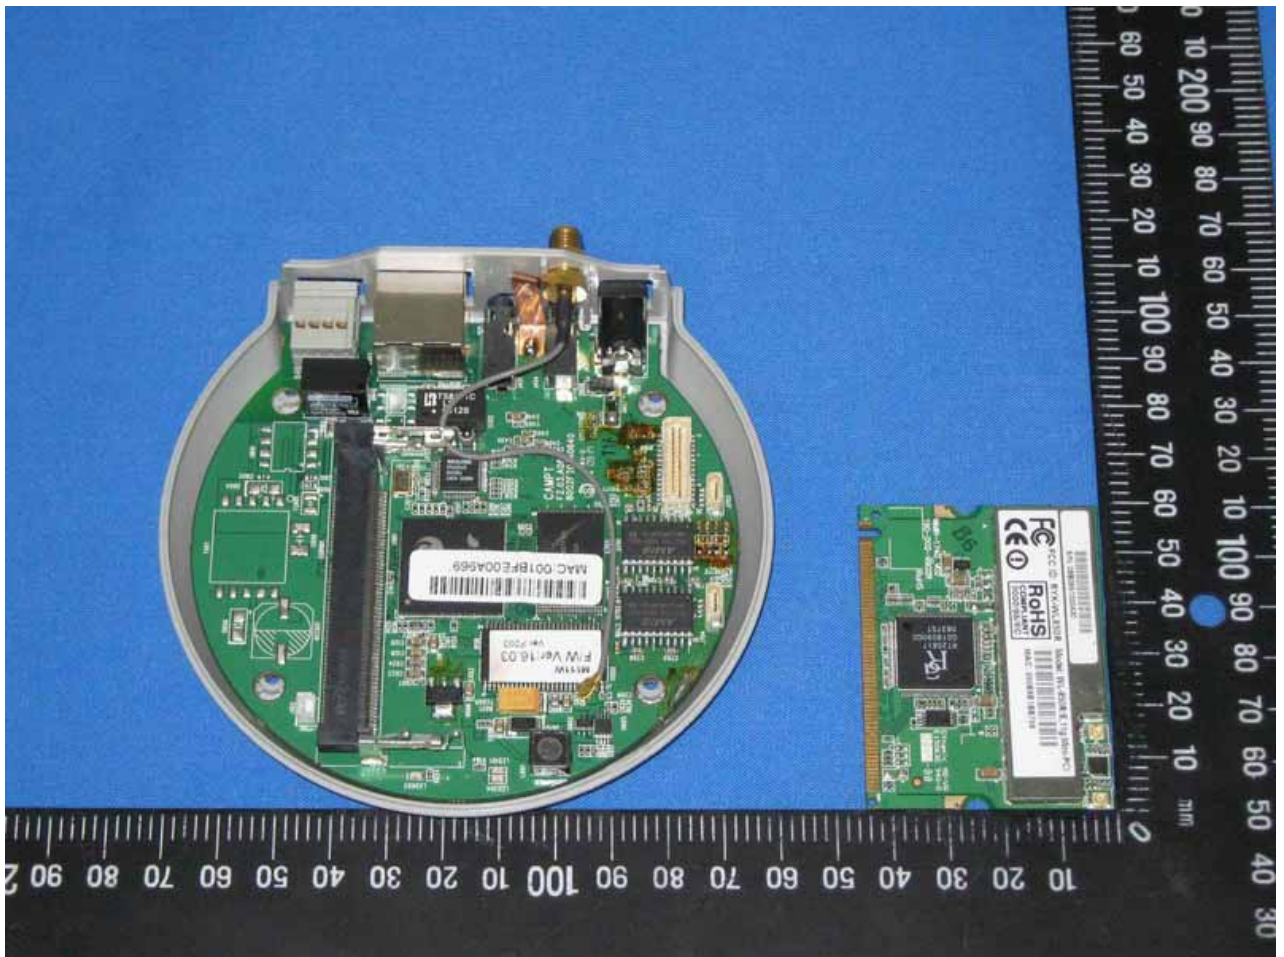

Internal Photo

Power Adapter Photo (Model : WRG15F-120A)

Antenna Photo