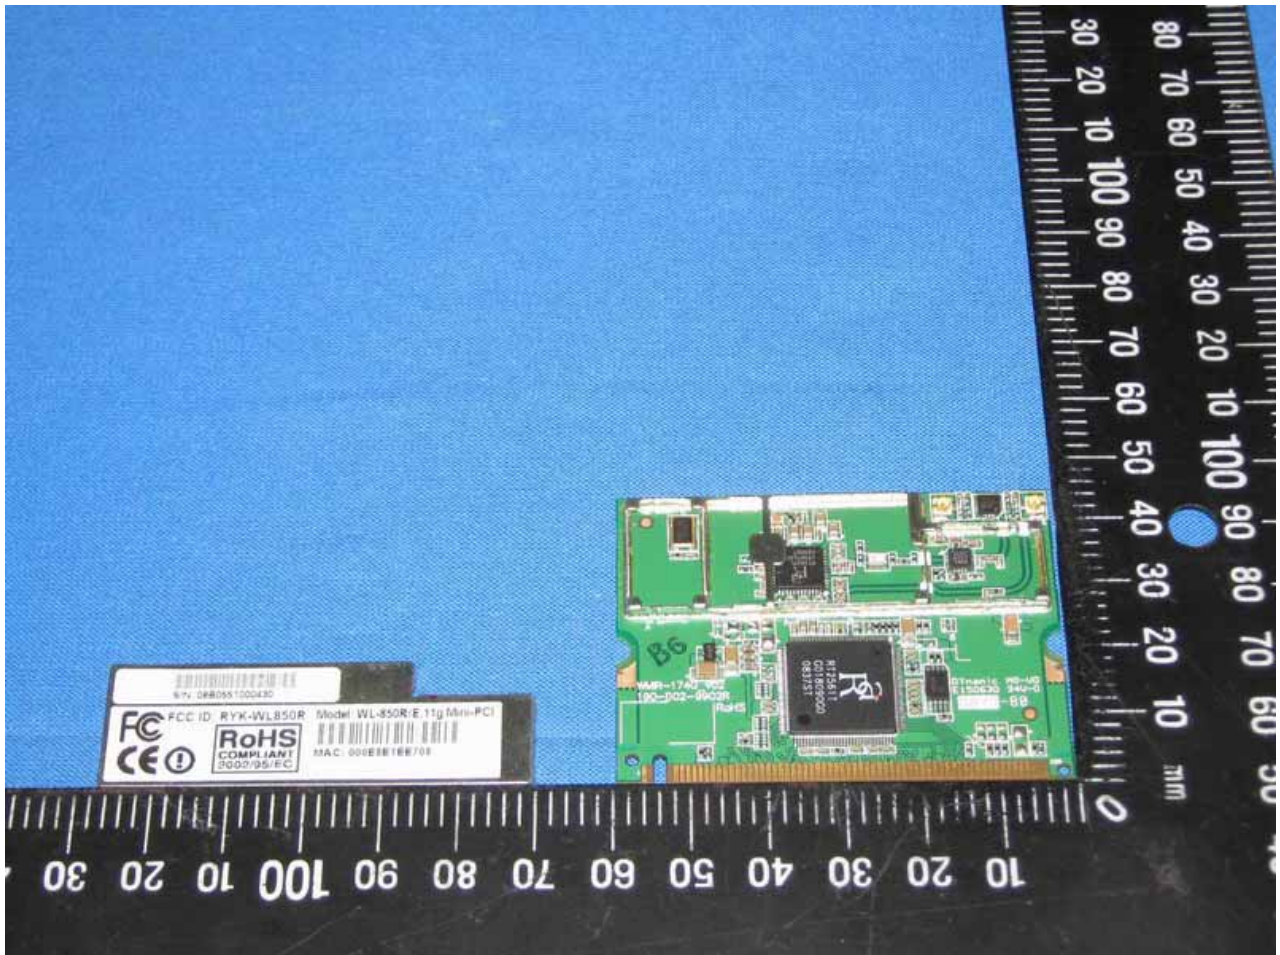

Internal Photo

Power Adapter Photo (Model : WRG15F-120A)

Antenna Photo