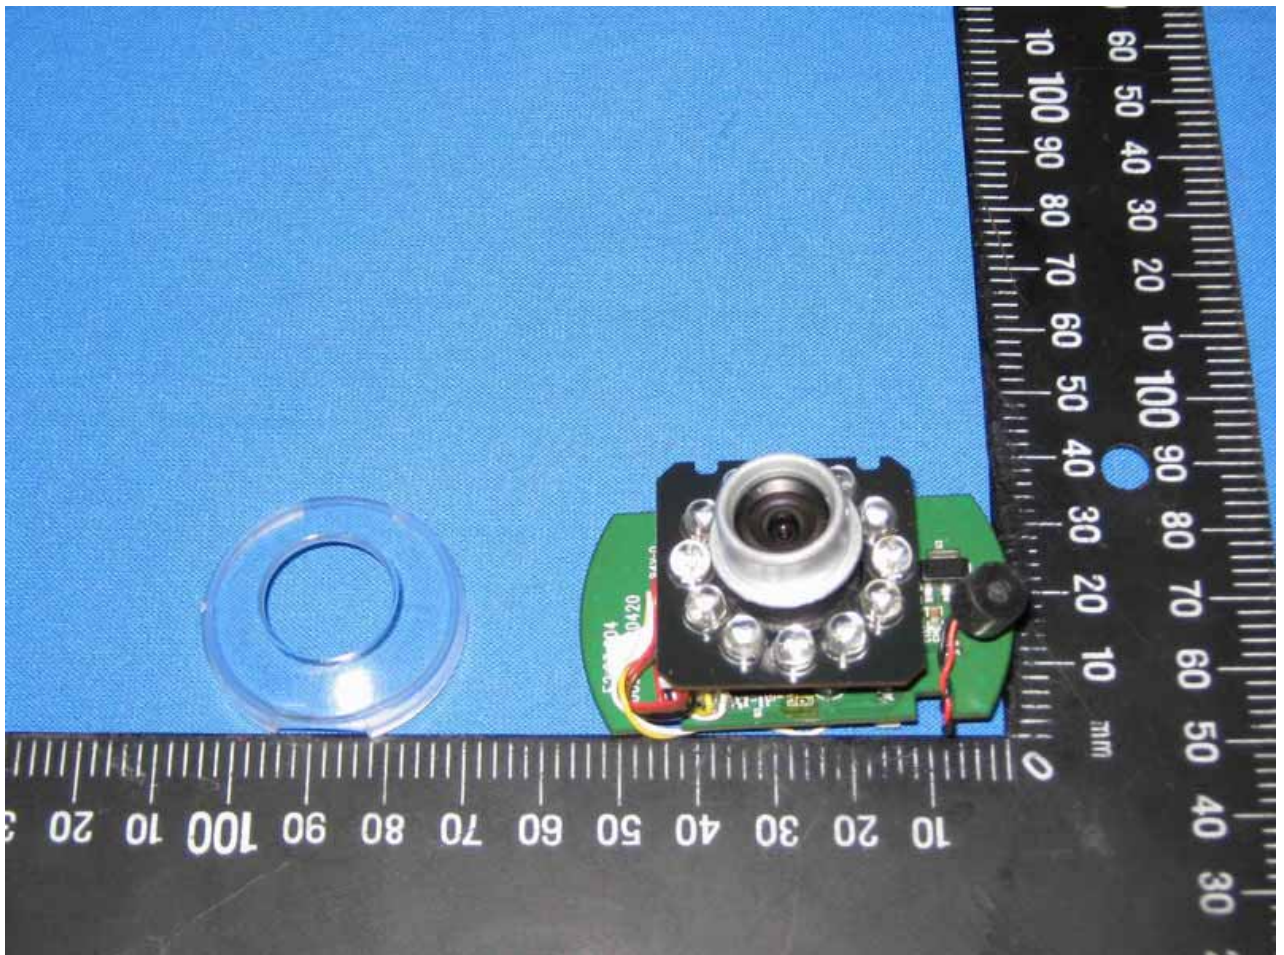

Internal Photo

Power Adapter Photo (Model : WRG15F-120A)

Antenna Photo