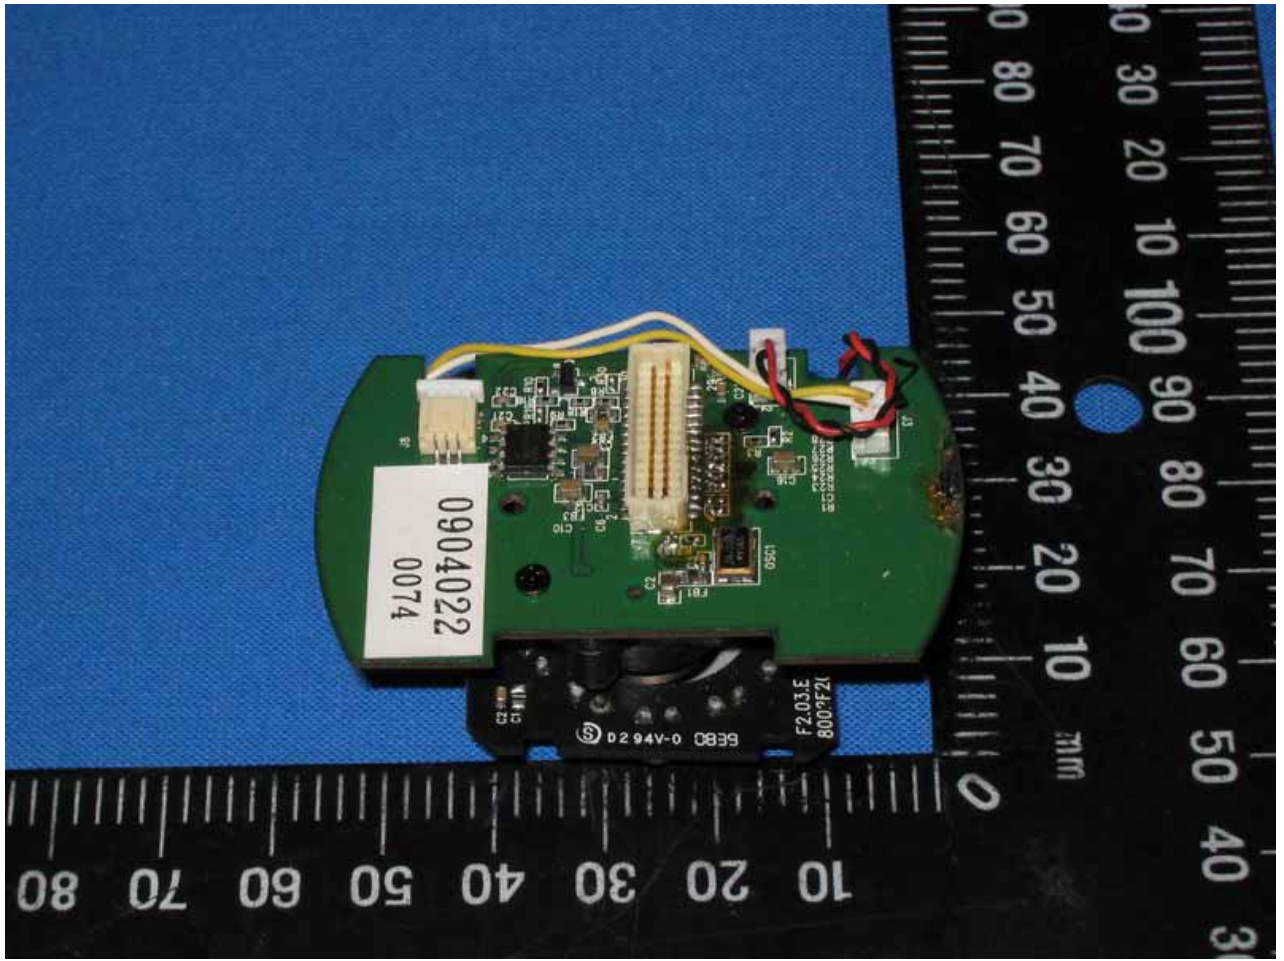

Internal Photo

Power Adapter Photo (Model : WRG15F-120A)

Antenna Photo