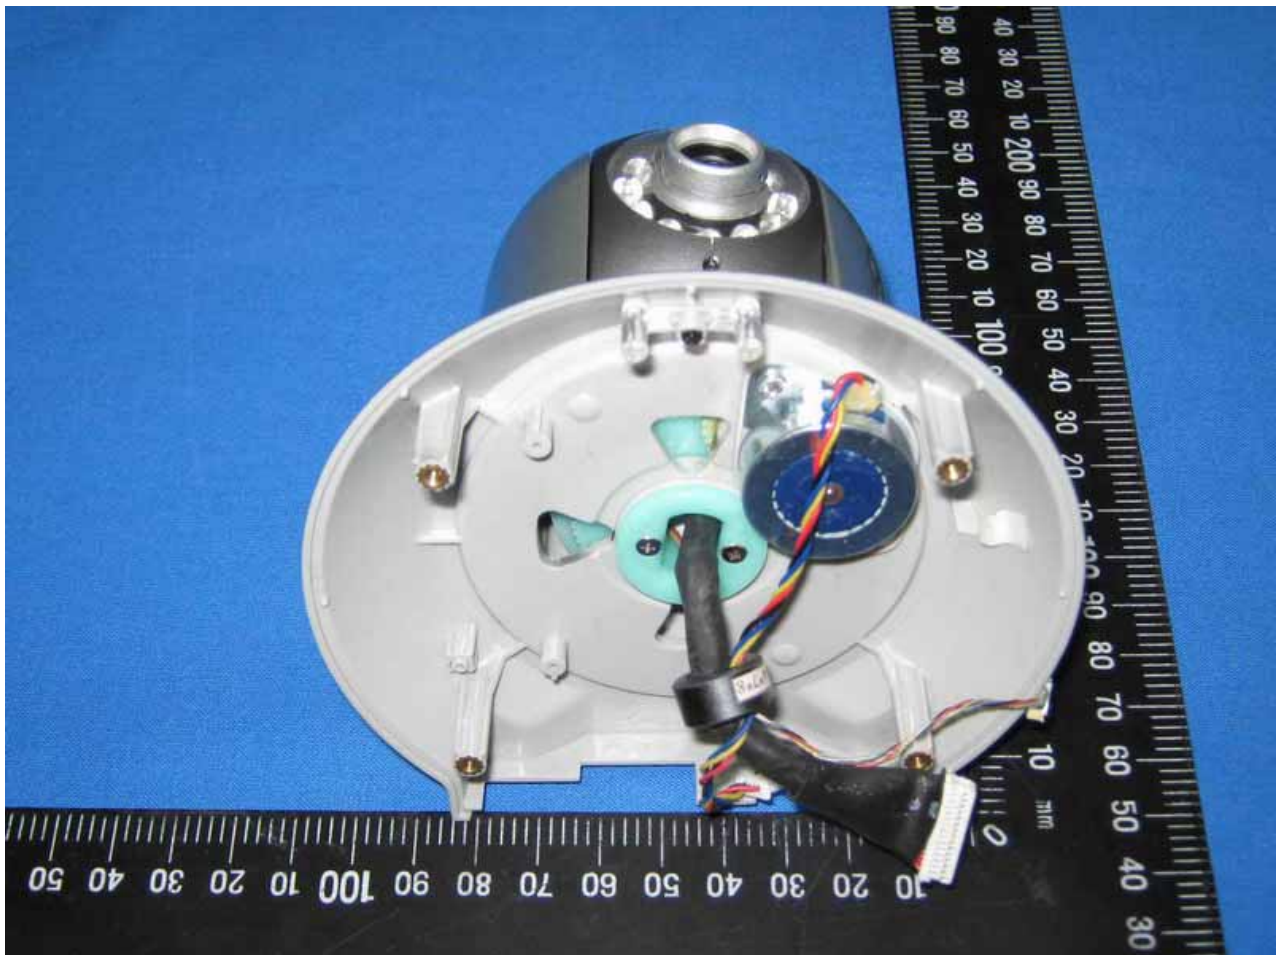

Internal Photo

Power Adapter Photo (Model : WRG15F-120A)

Antenna Photo