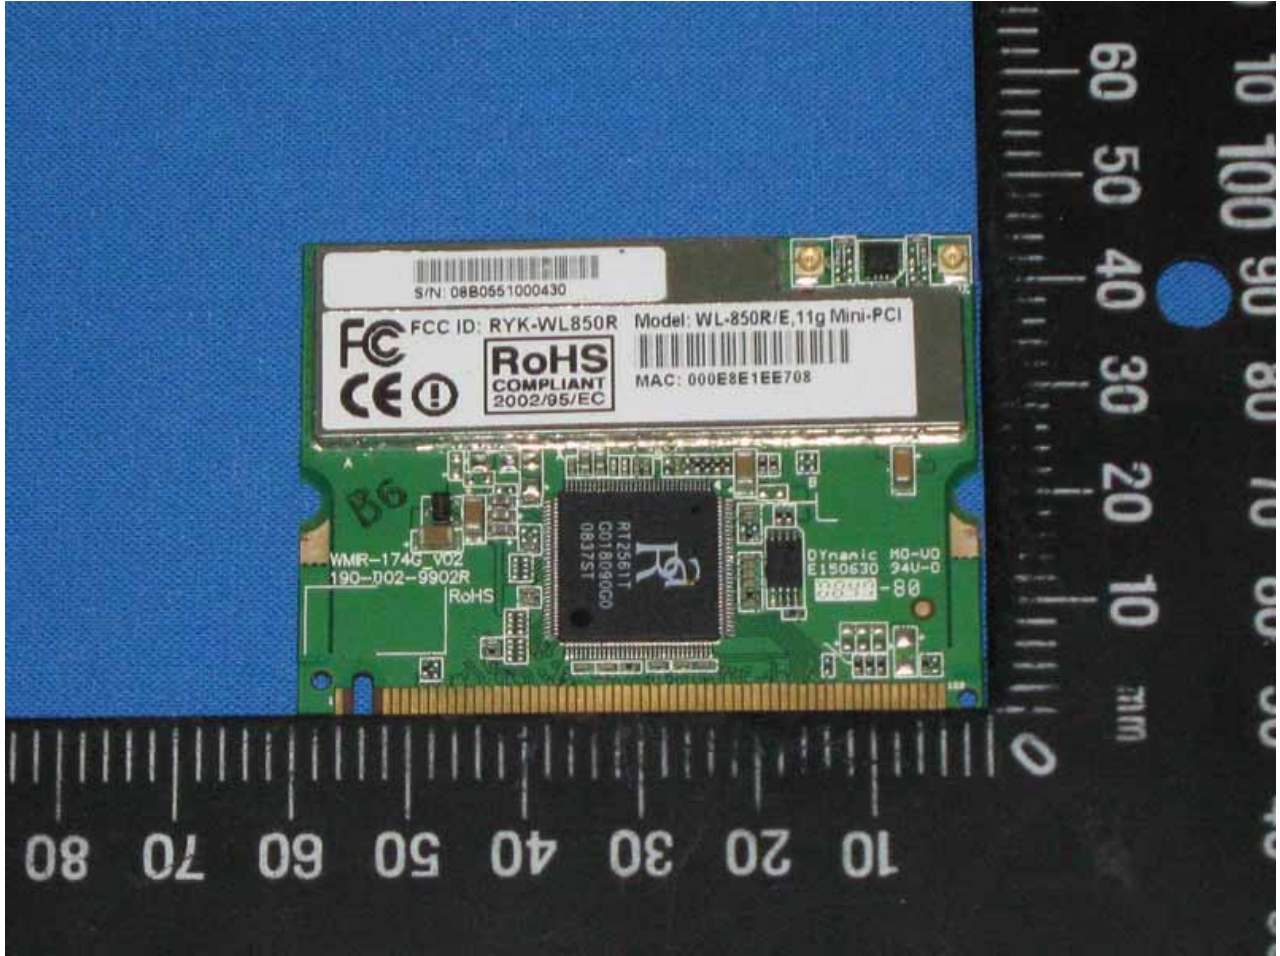

Internal Photo

Power Adapter Photo (Model : WRG15F-120A)

Antenna Photo