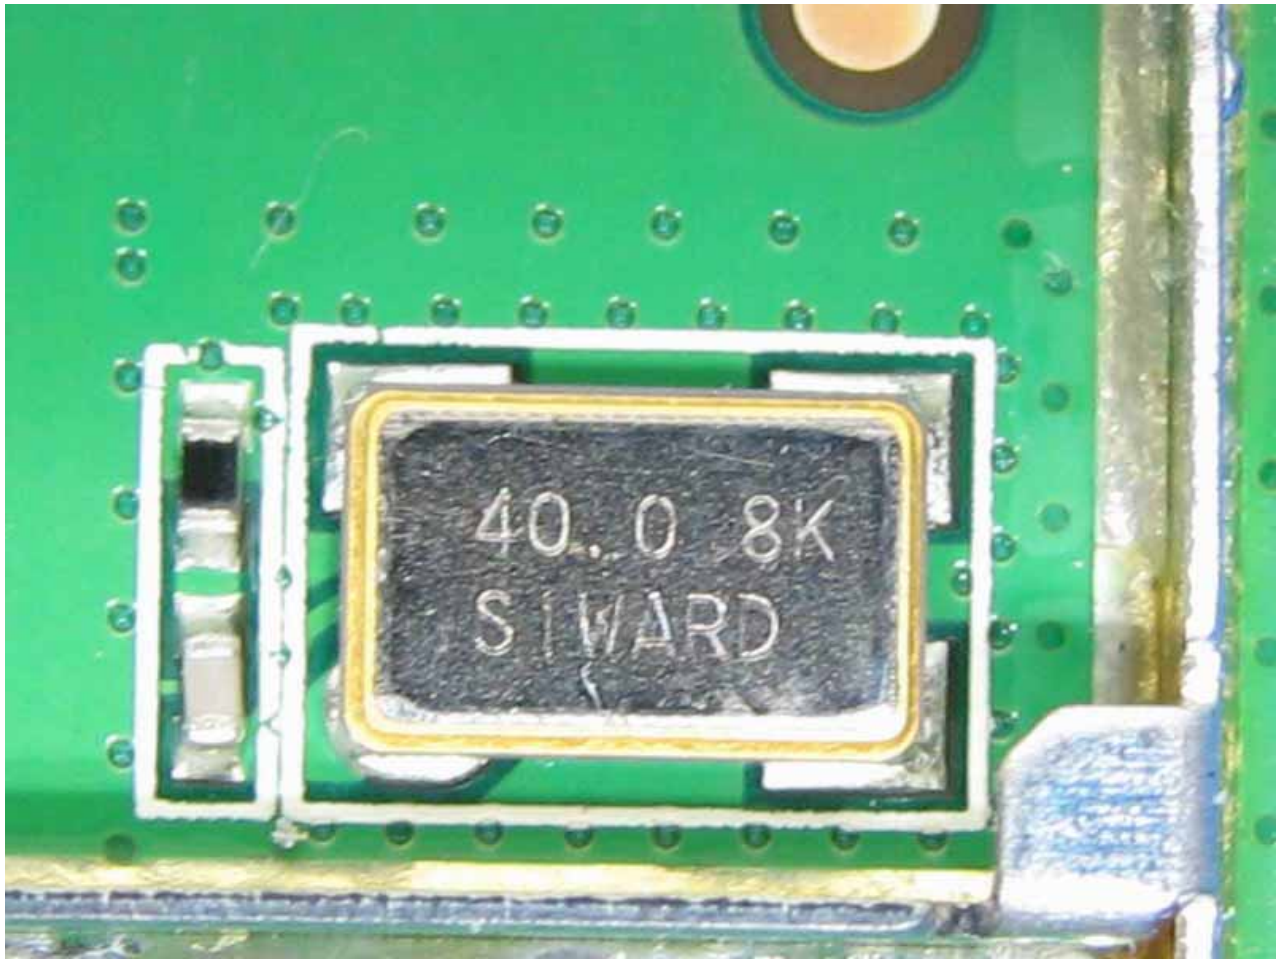

Internal Photo

Power Adapter Photo (Model : WRG15F-120A)

Antenna Photo