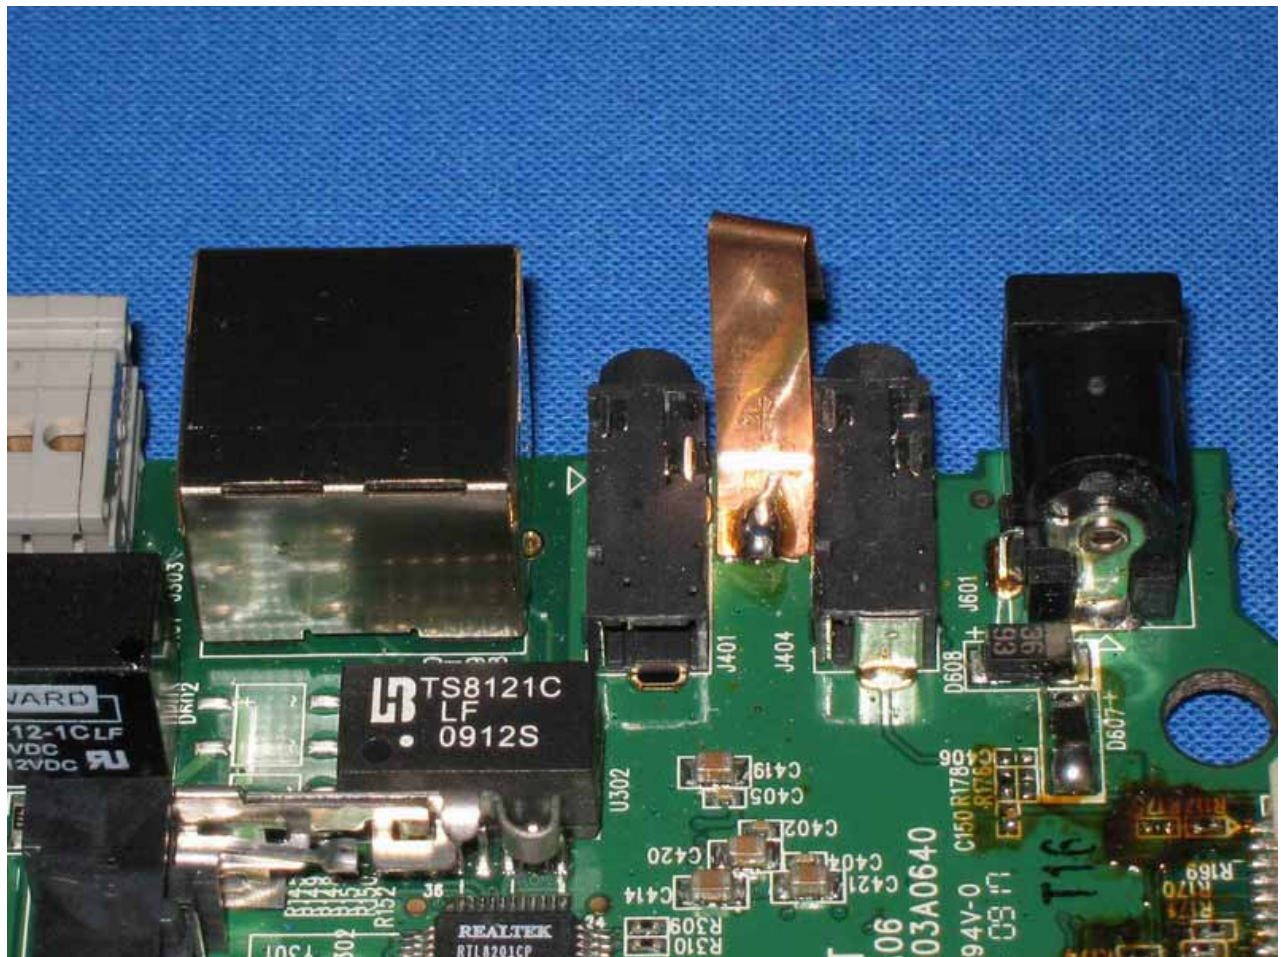

Internal Photo

Power Adapter Photo (Model : WRG15F-120A)

Antenna Photo