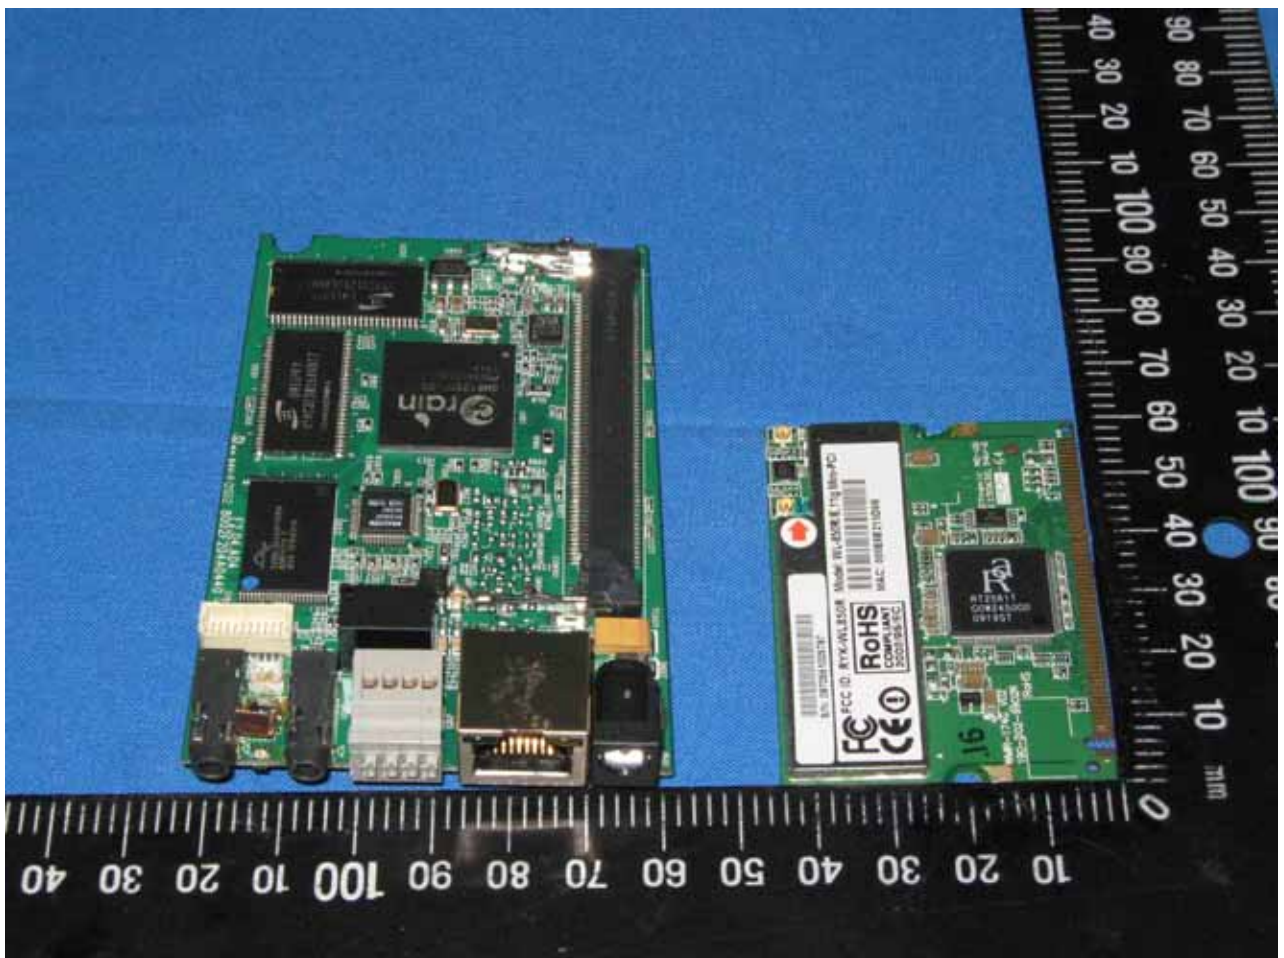

Internal Photo

Antenna

Power Adapter Photo (Model : WRG15F-120A)