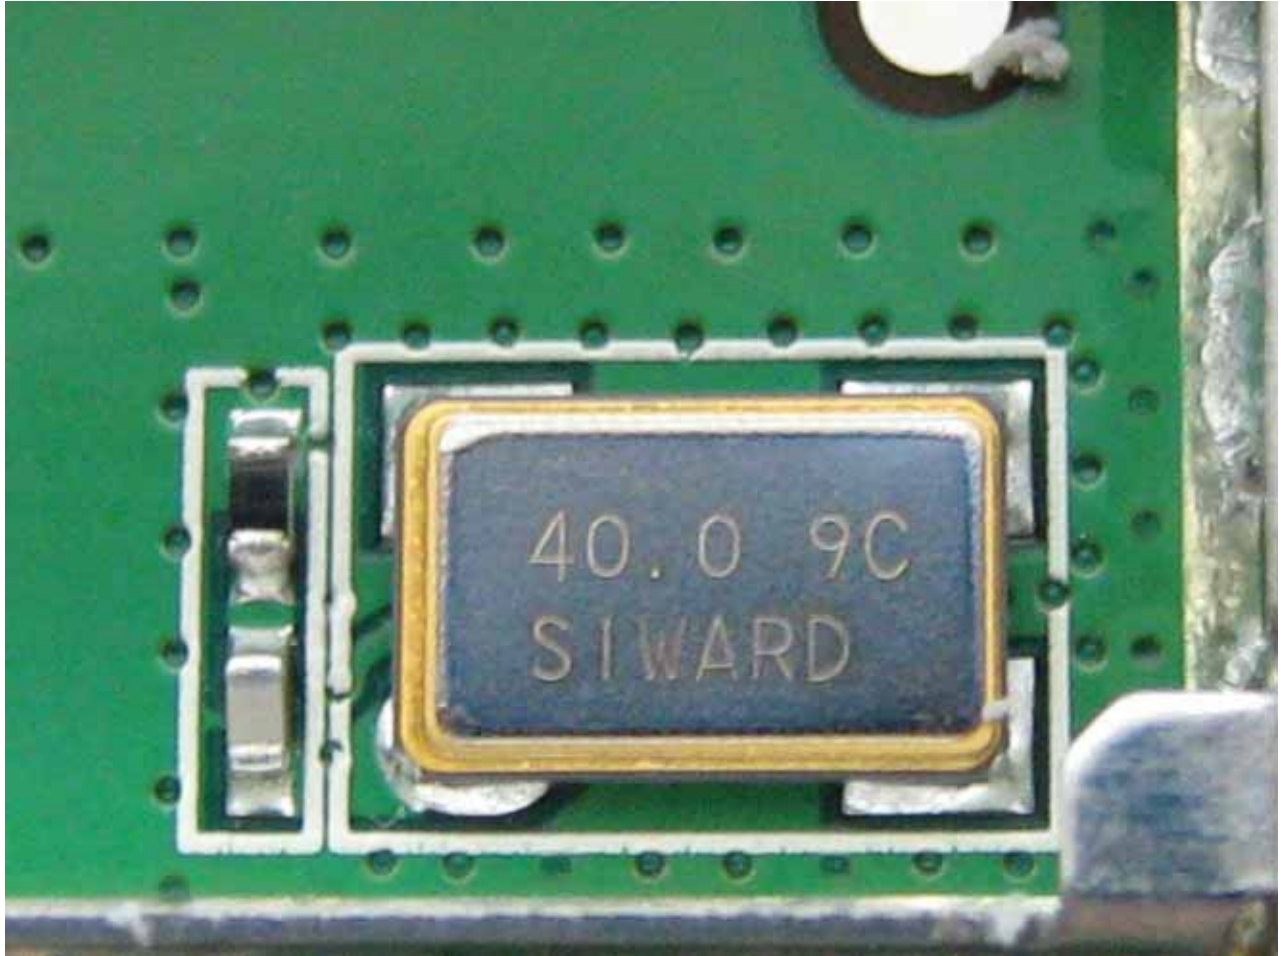

Internal Photo

Antenna

Power Adapter Photo (Model : WRG15F-120A)