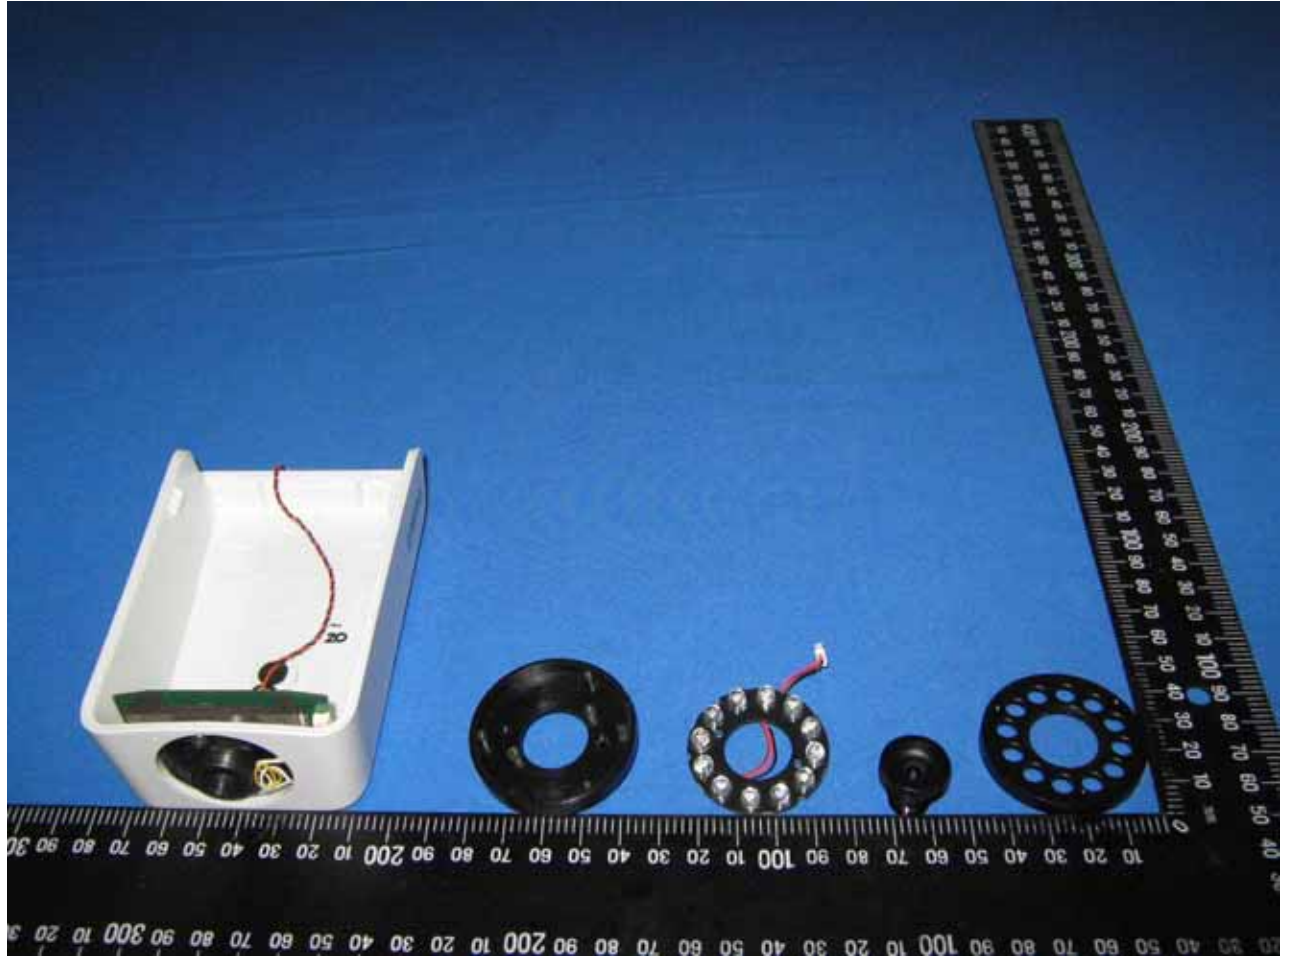

Internal Photo

Antenna

Power Adapter Photo (Model : WRG15F-120A)