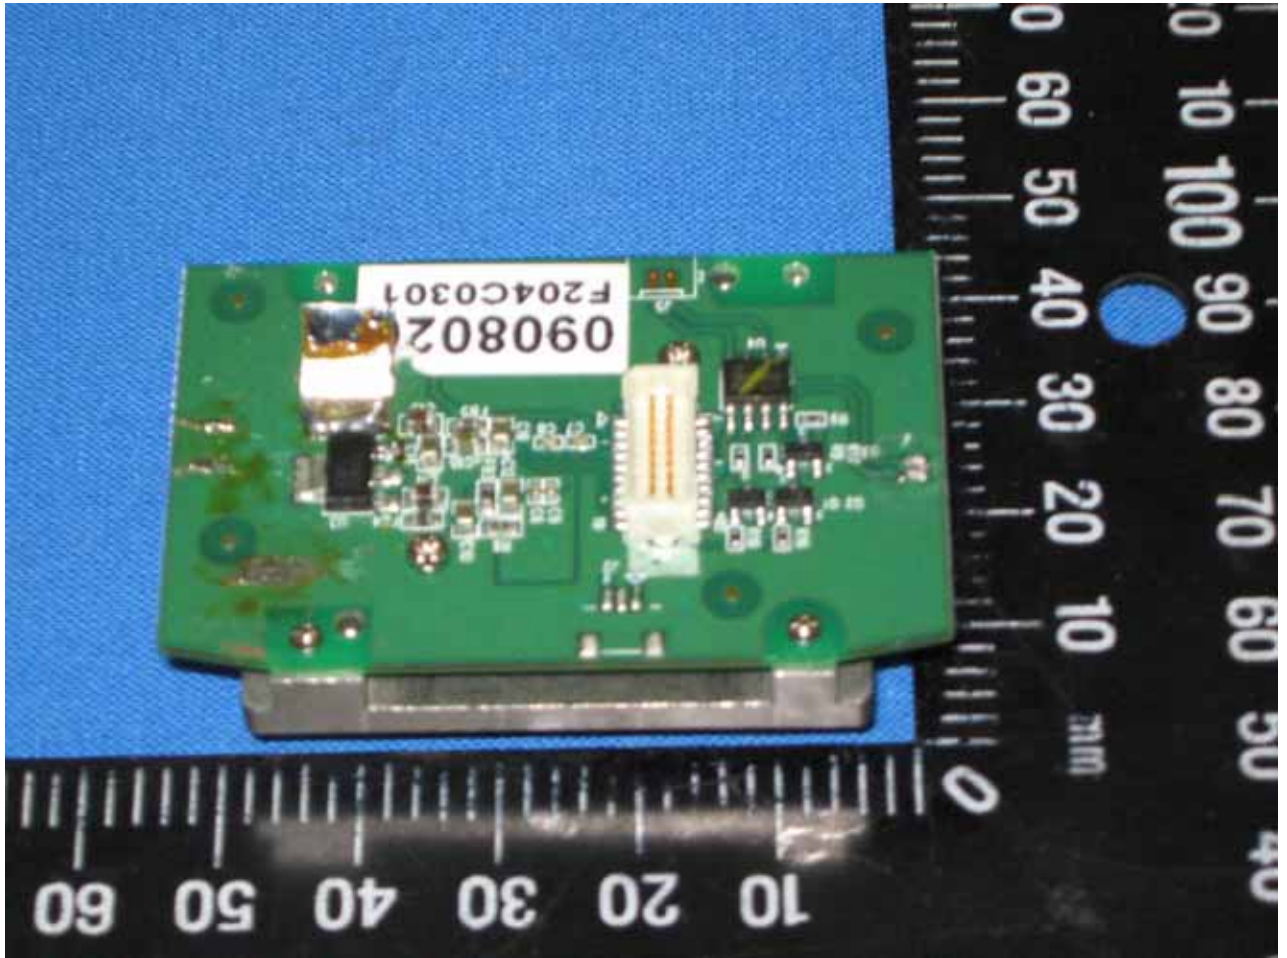

Internal Photo

Antenna

Power Adapter Photo (Model : WRG15F-120A)