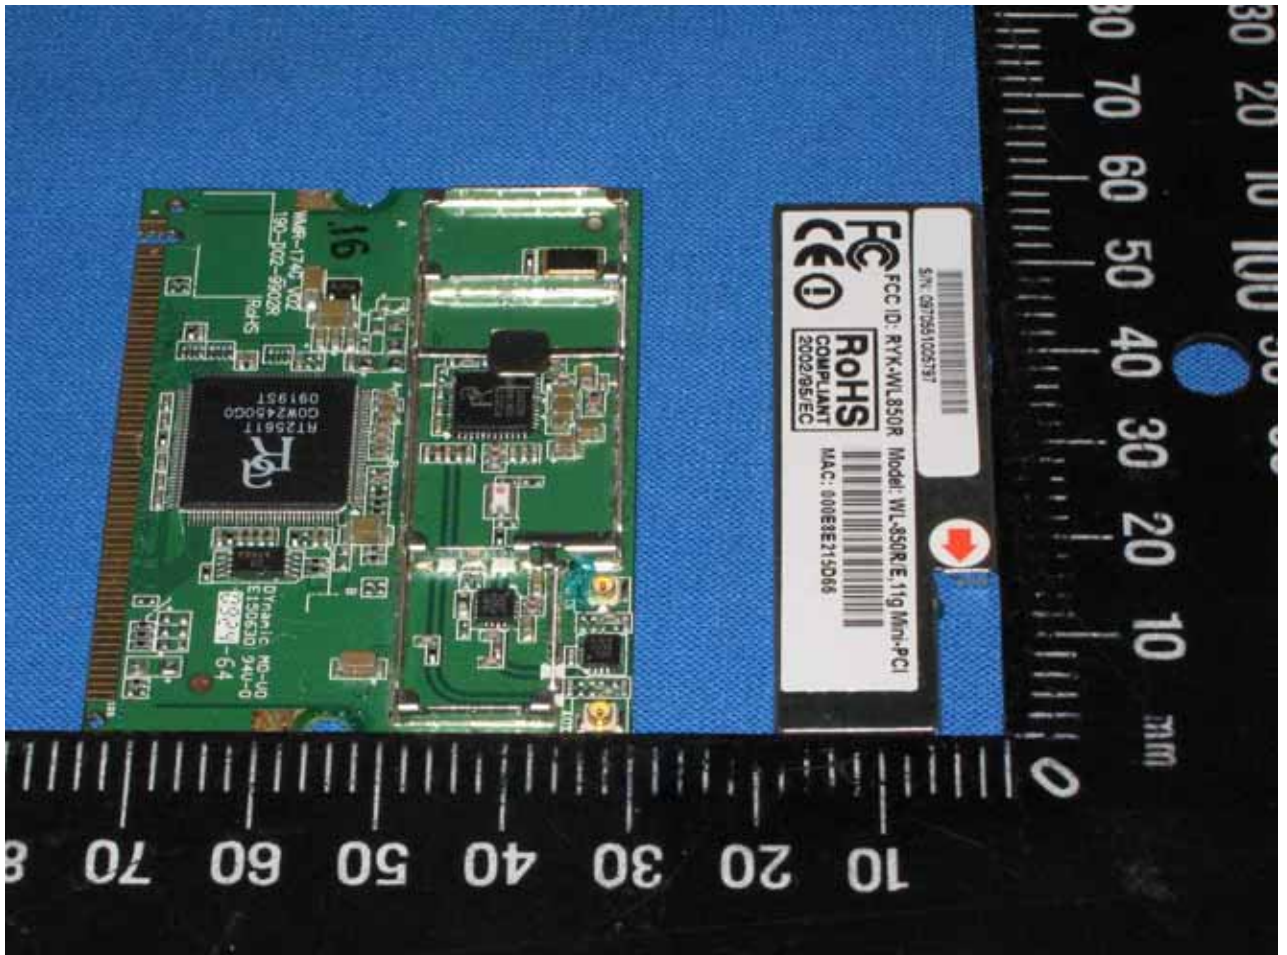

Internal Photo

Antenna

Power Adapter Photo (Model : WRG15F-120A)