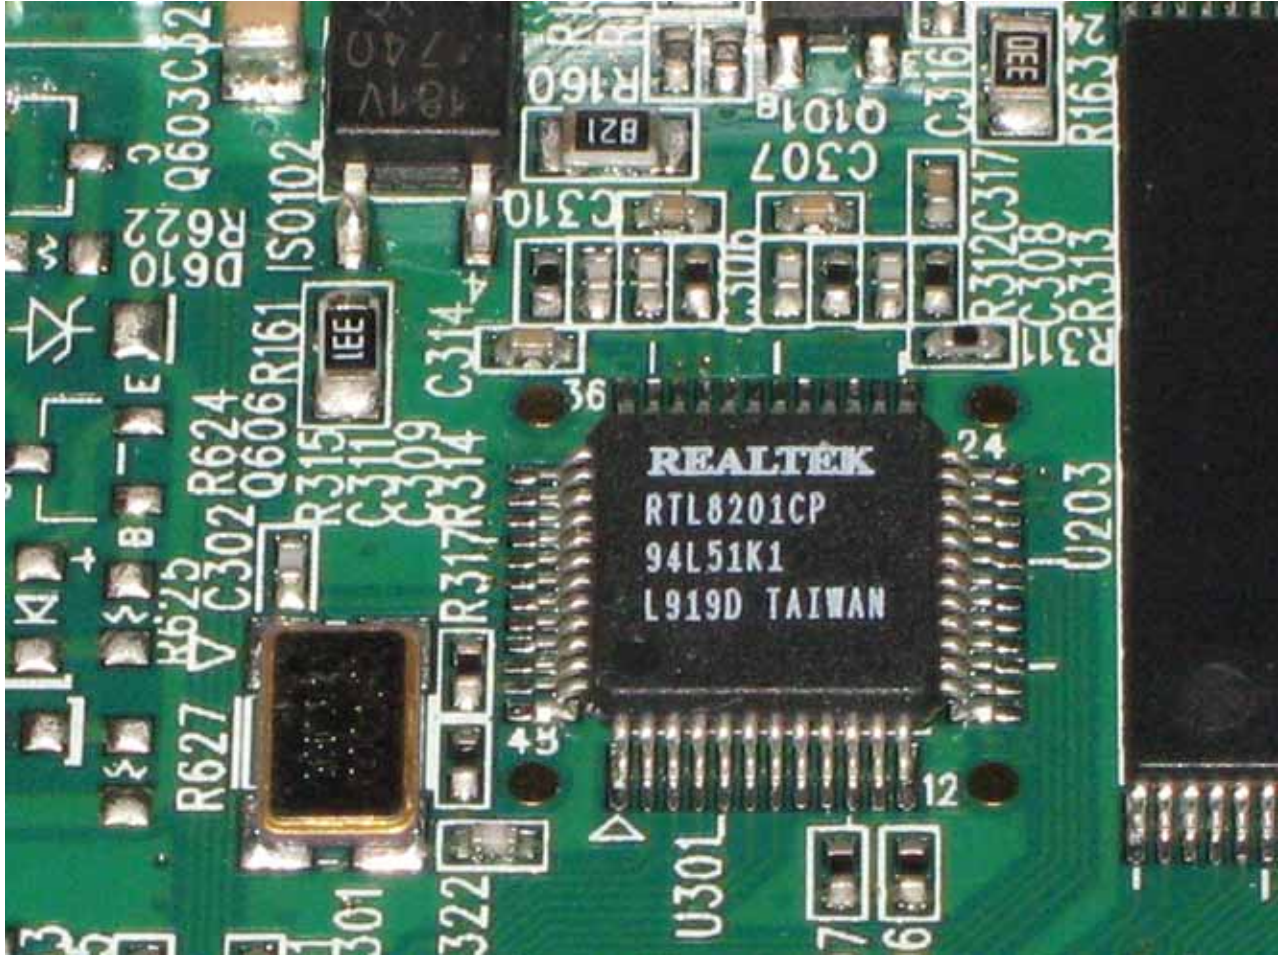

Internal Photo

Antenna

Power Adapter Photo (Model : WRG15F-120A)