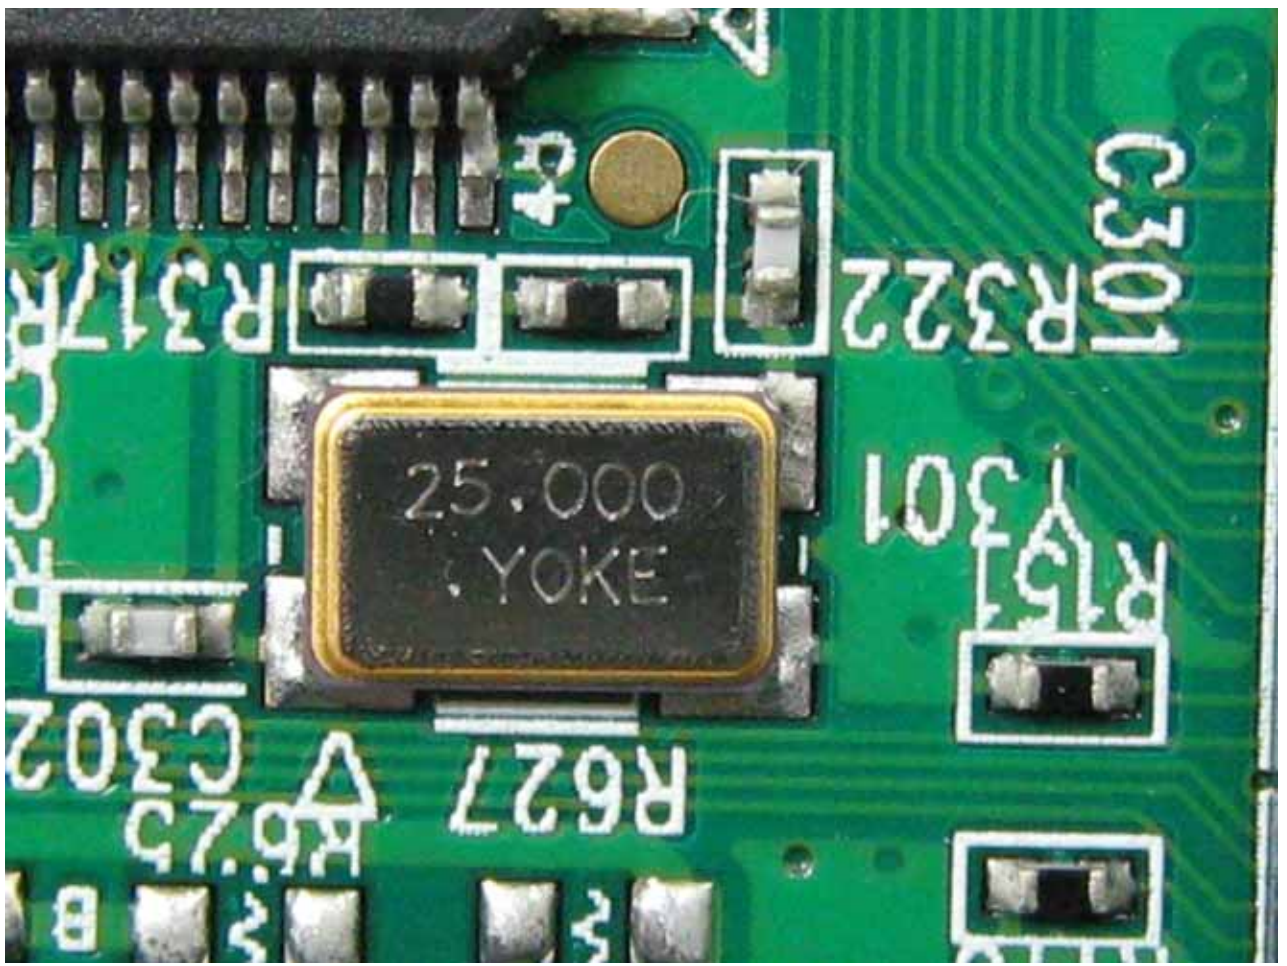

Internal Photo

Antenna

Power Adapter Photo (Model : WRG15F-120A)