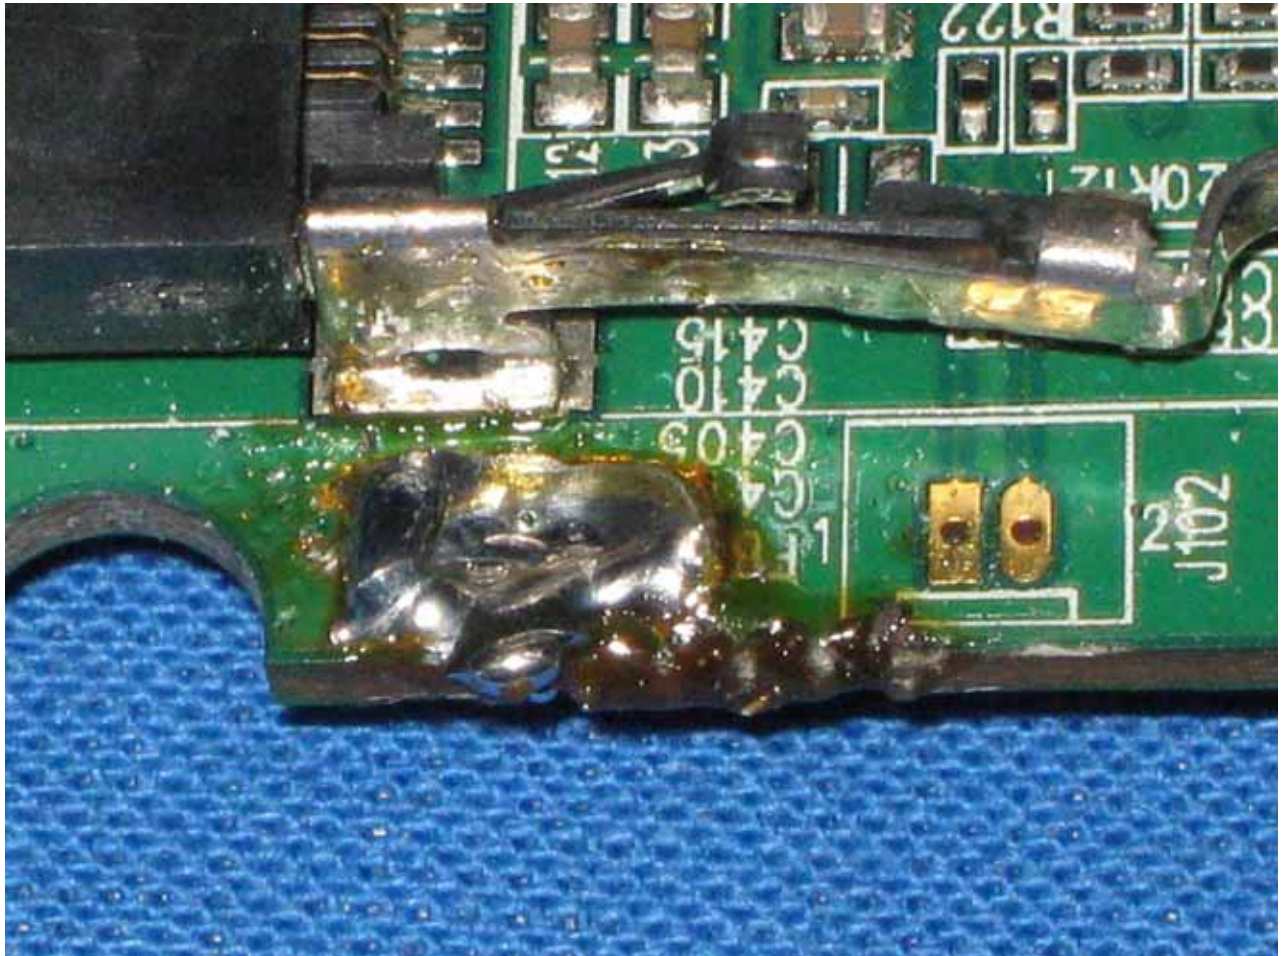

Internal Photo

Antenna

Power Adapter Photo (Model : WRG15F-120A)