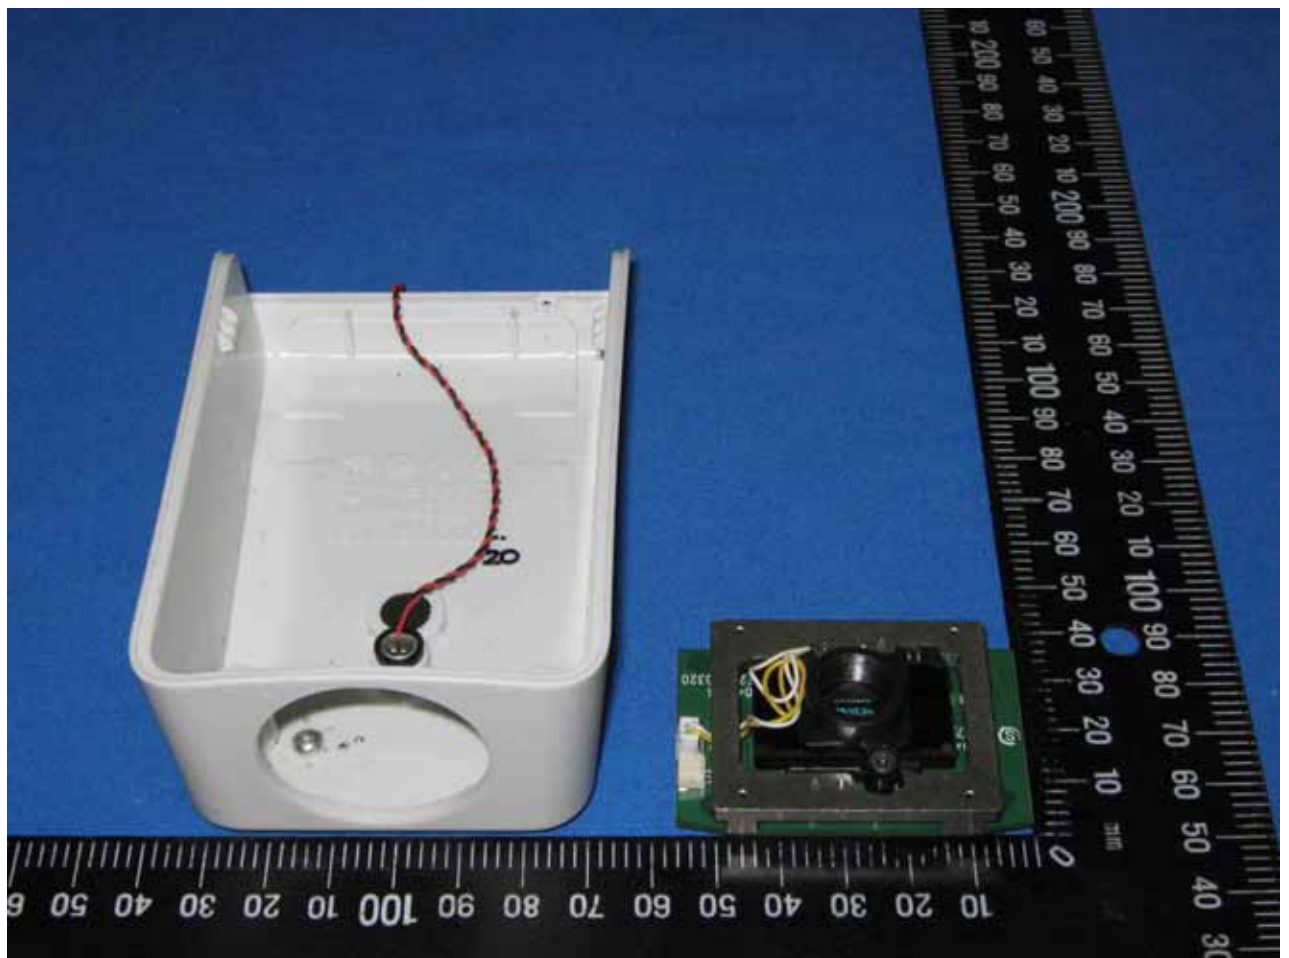

Internal Photo

Antenna

Power Adapter Photo (Model : WRG15F-120A)