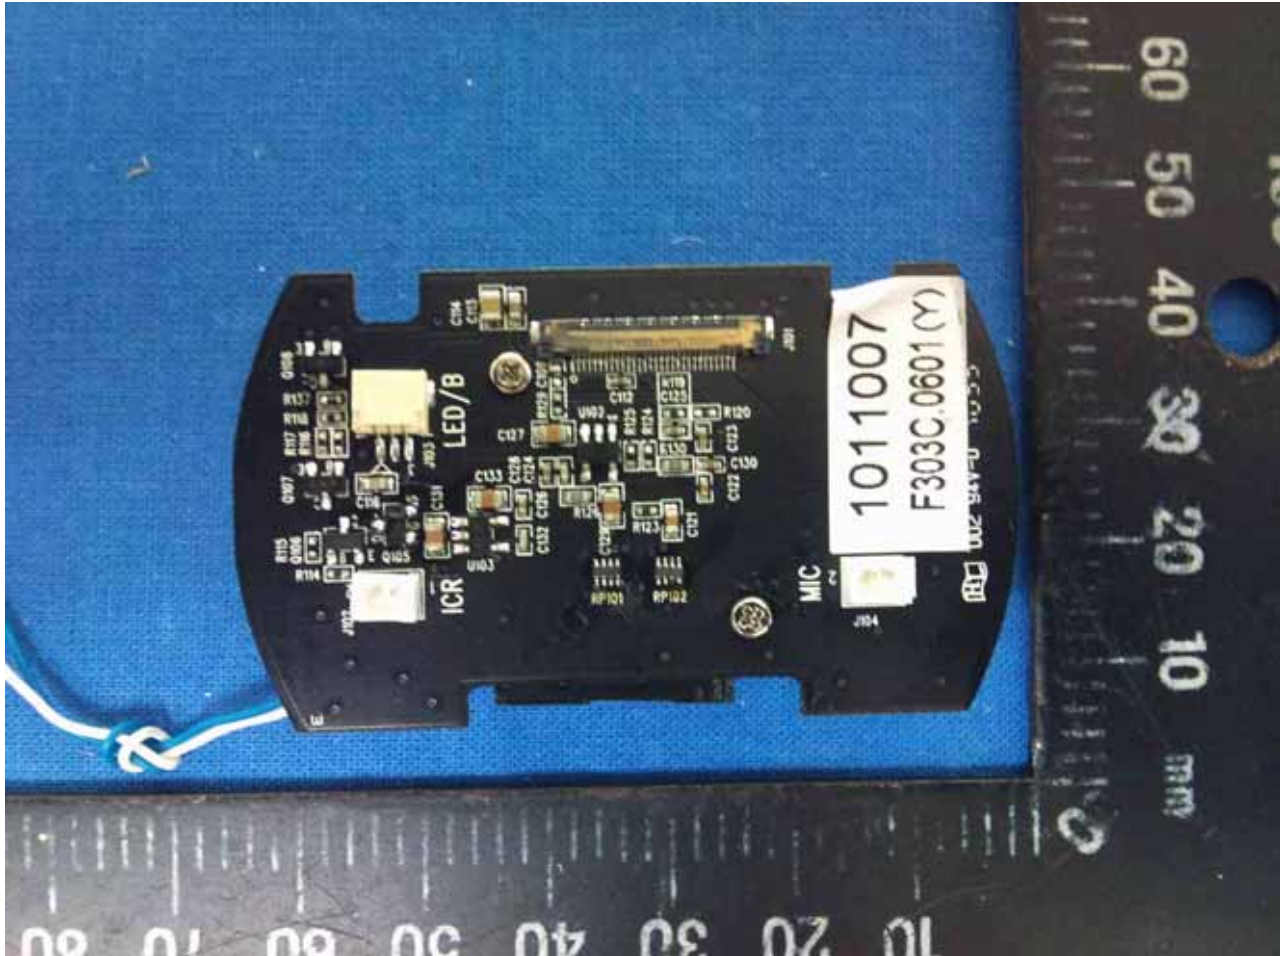

Internal Photo

Antenna Photo

Power Adapter Photo (Model : DSA-12CA-12 120100)