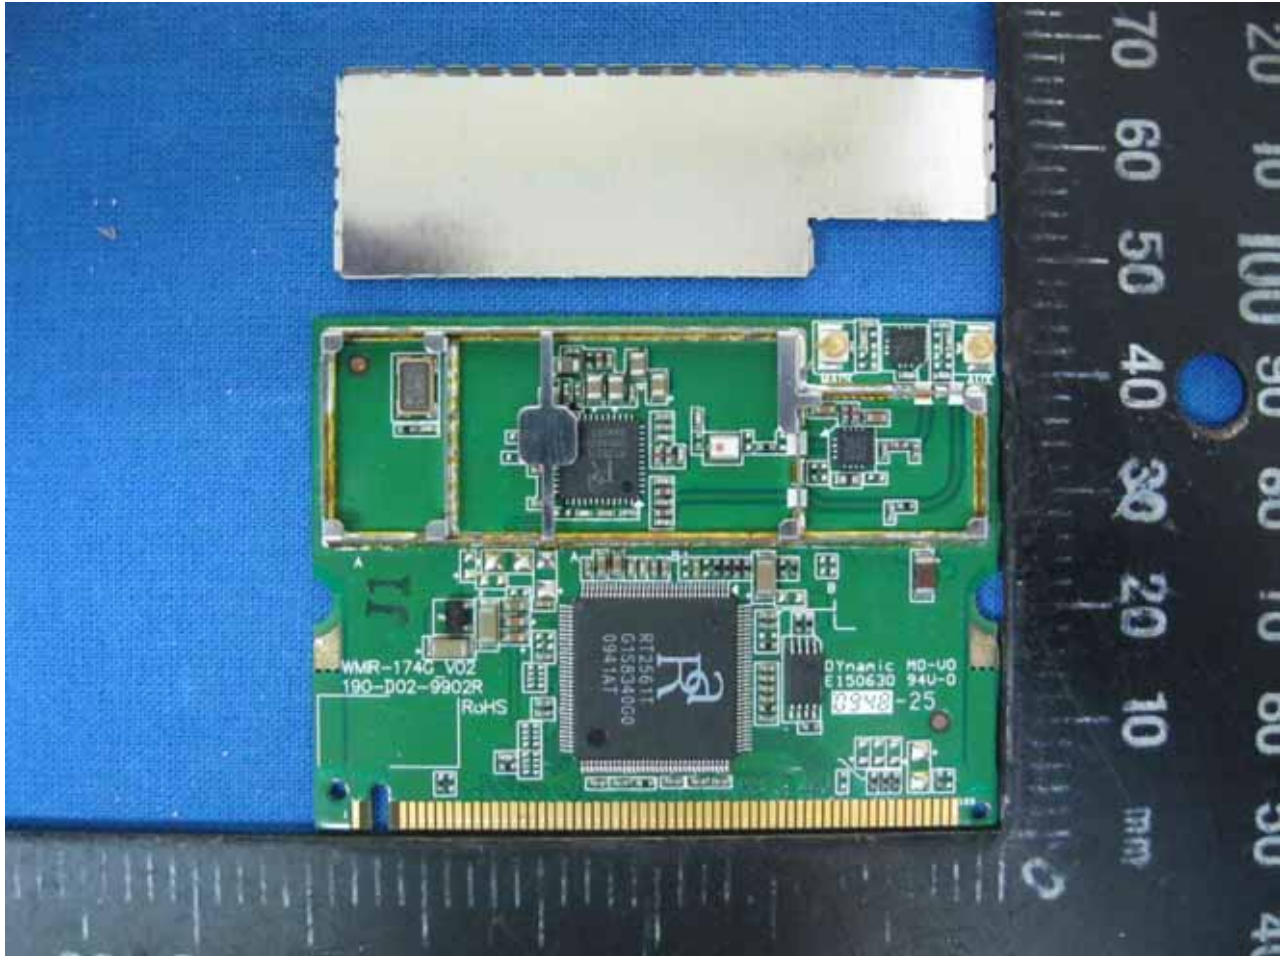

Internal Photo

Antenna Photo

Power Adapter Photo (Model : DSA-12CA-12 120100)