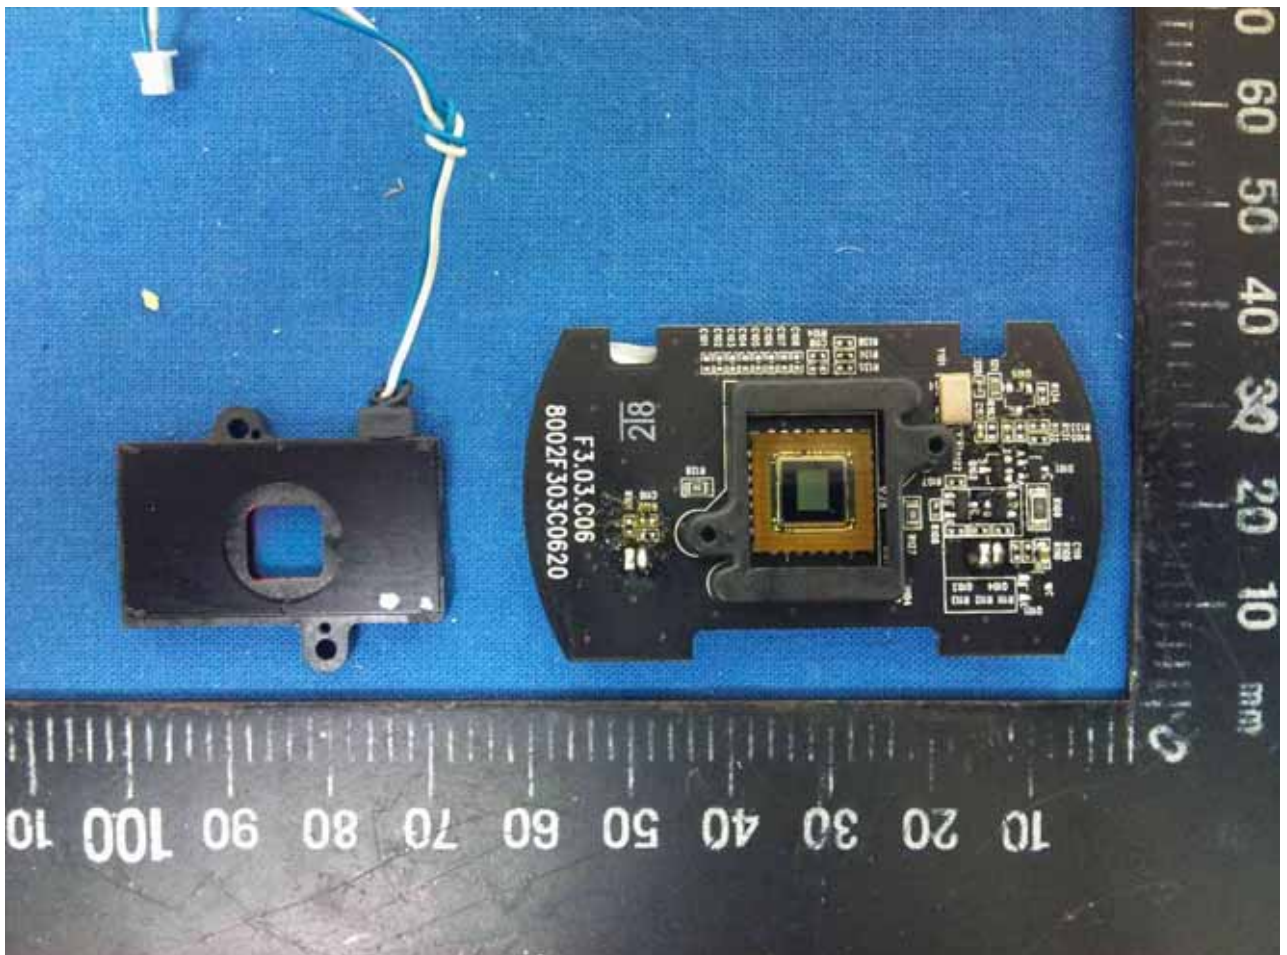

Internal Photo

Antenna Photo

Power Adapter Photo (Model : DSA-12CA-12 120100)