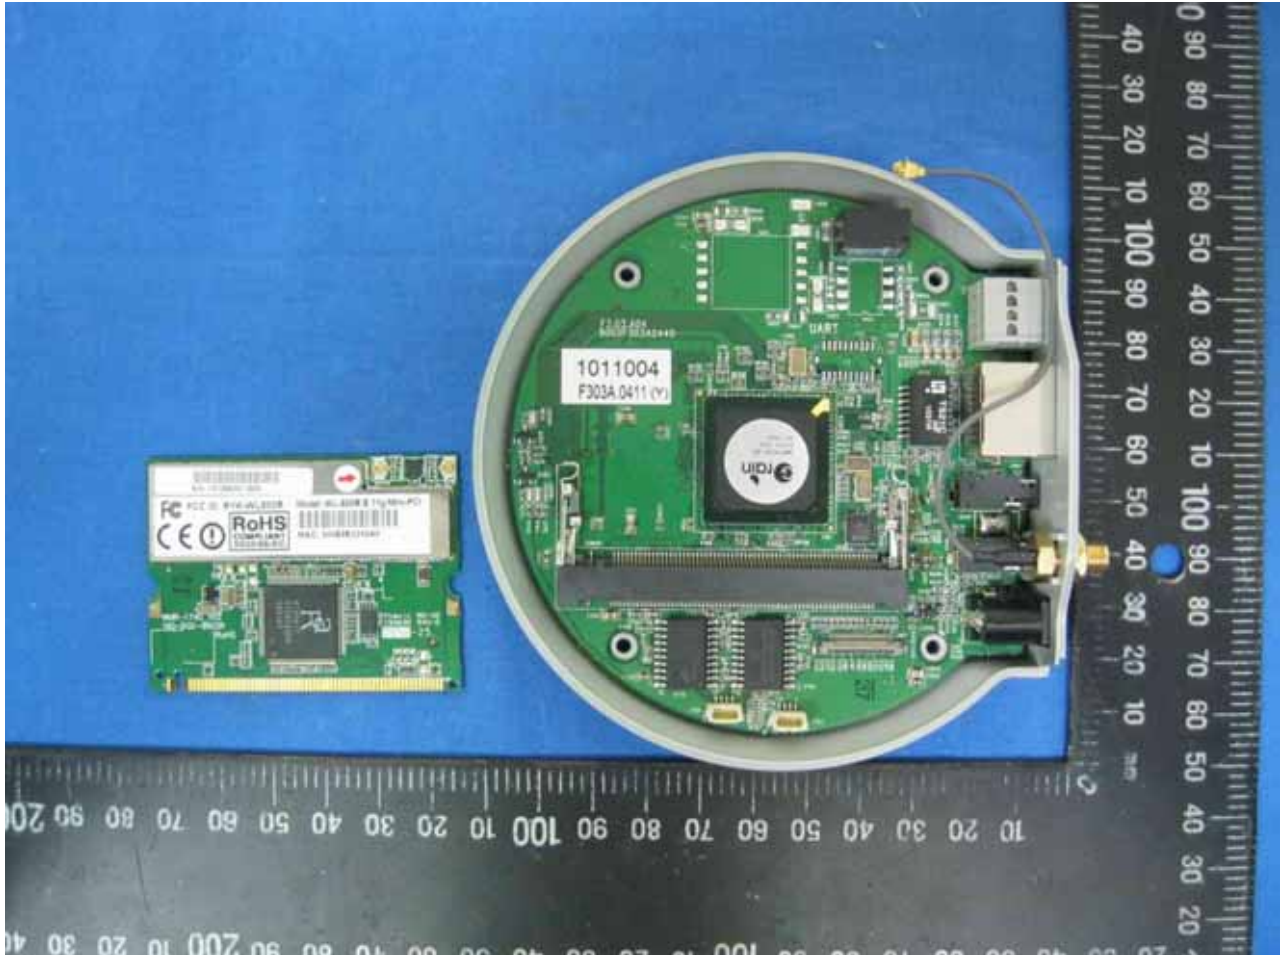

Internal Photo

Antenna Photo

Power Adapter Photo (Model : DSA-12CA-12 120100)