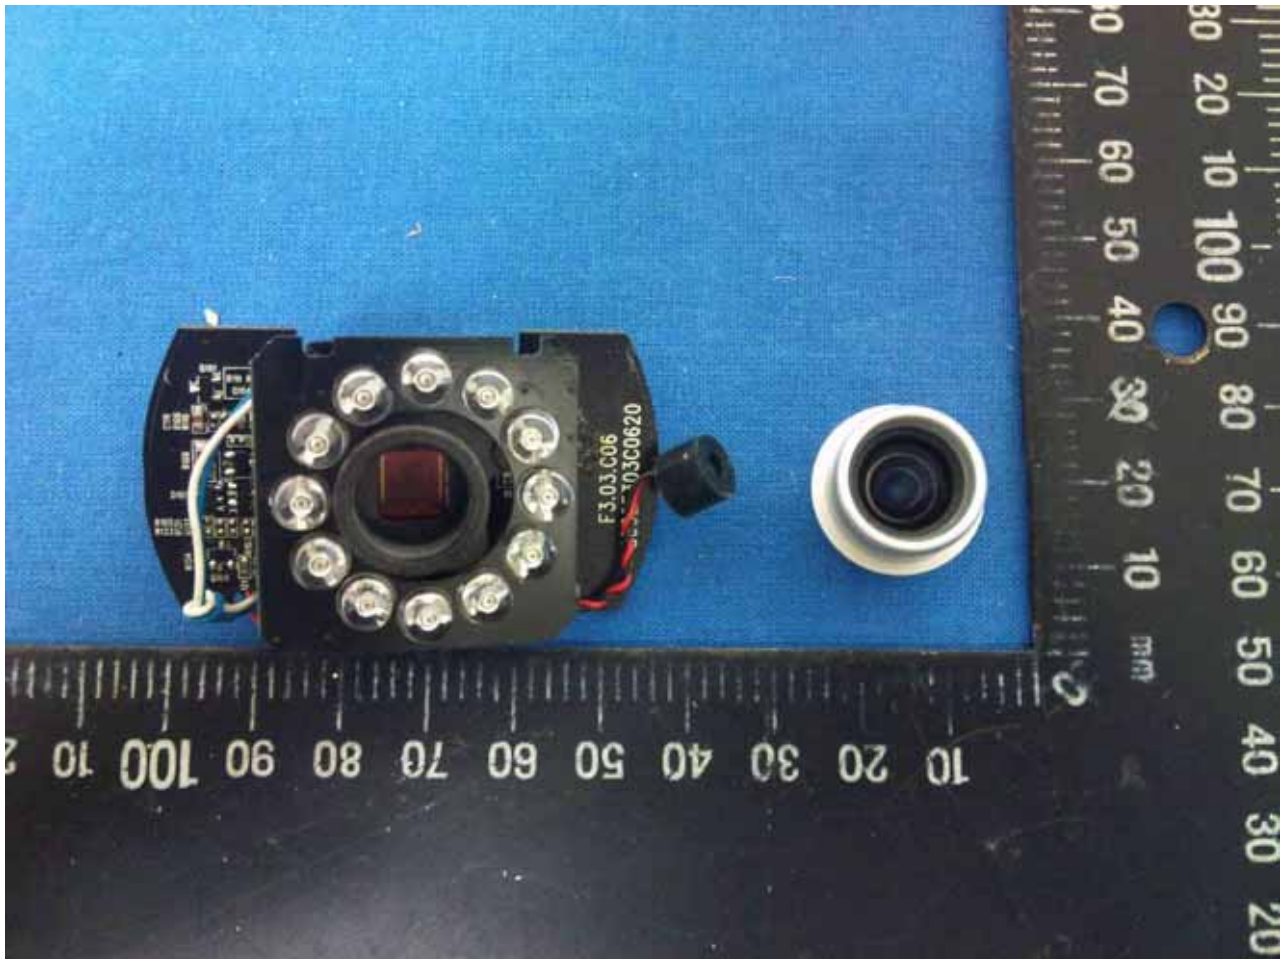

Internal Photo

Antenna Photo

Power Adapter Photo (Model : DSA-12CA-12 120100)