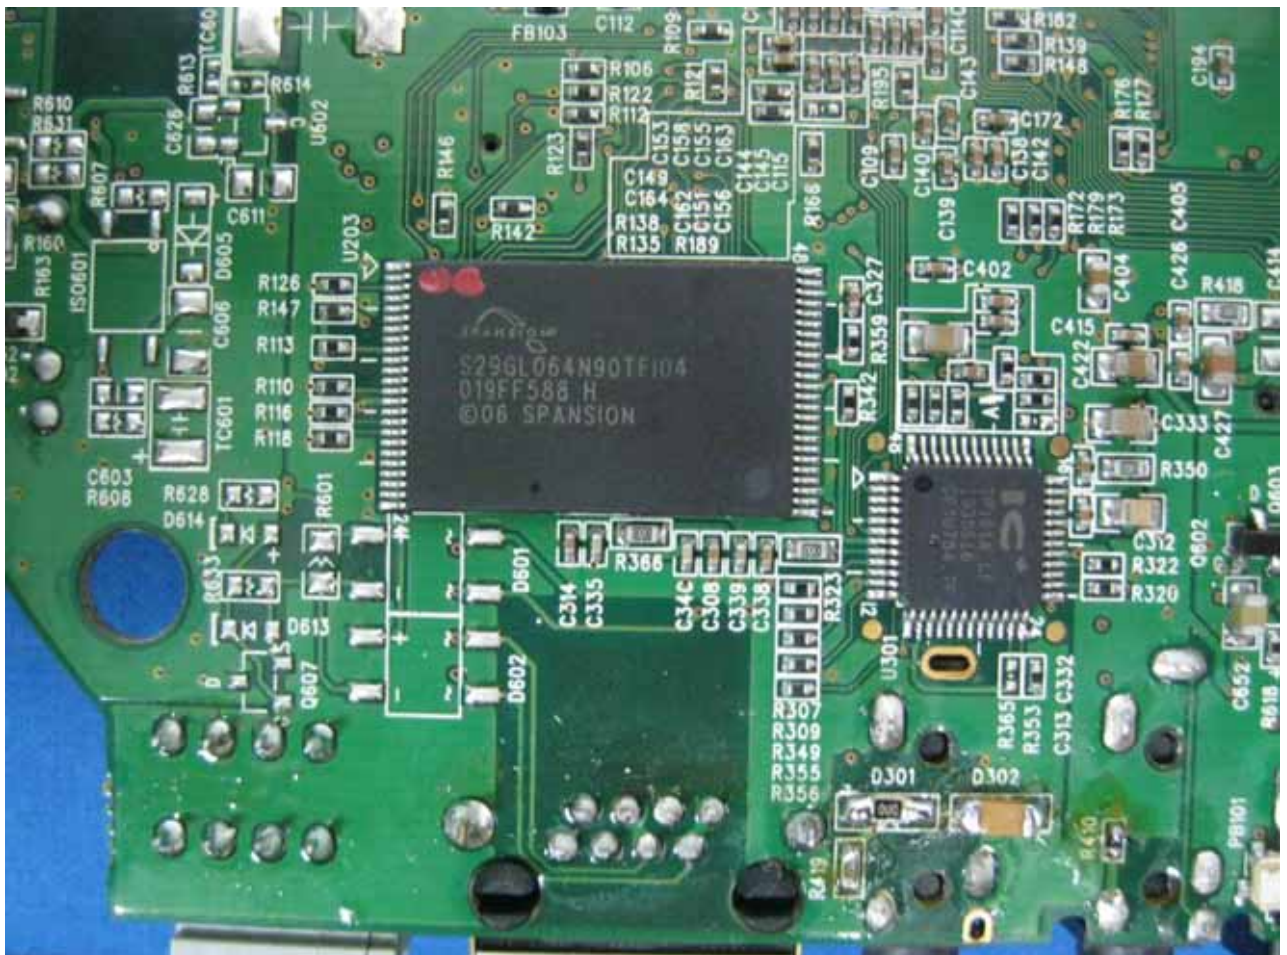

Internal Photo

Antenna Photo

Power Adapter Photo (Model : DSA-12CA-12 120100)