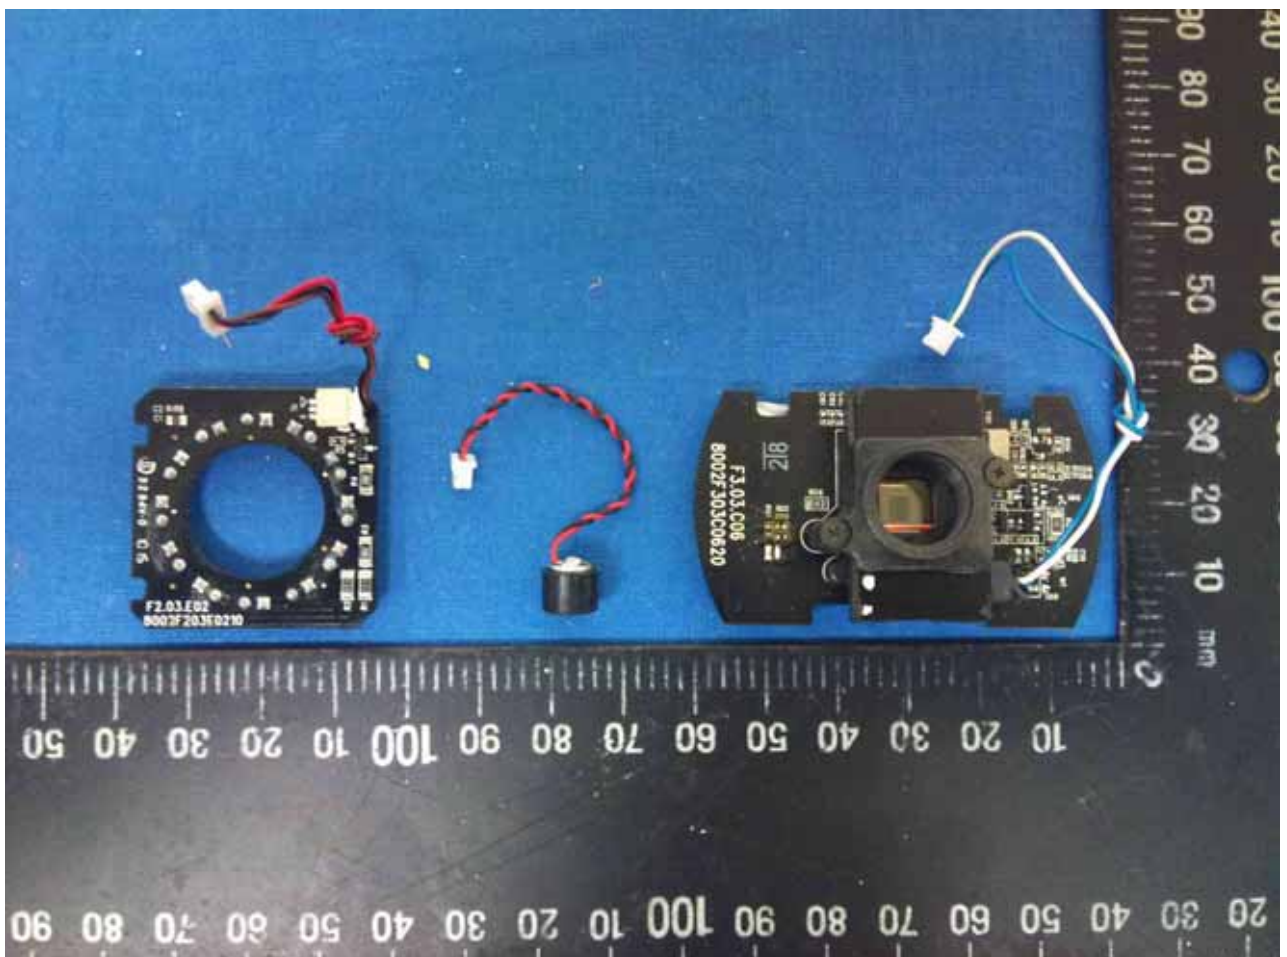

Internal Photo

Antenna Photo

Power Adapter Photo (Model : DSA-12CA-12 120100)