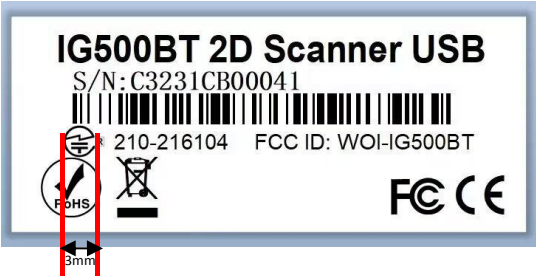

# Label Artwork and Location

Model: IG500BT+RF

Label:

Size: L\*W= 34\*14mm

Location