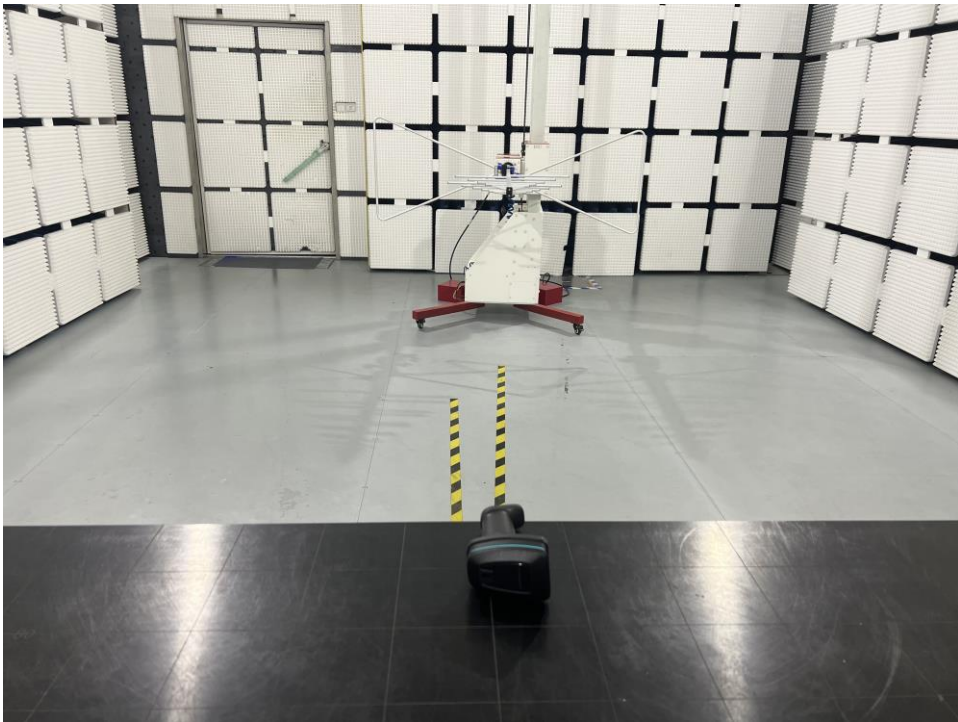

Appendix B: Photographs of Test Setup

Product: Gun-Type 2D Barcode Scanner
Model: IG500BT+RF
Radiated Emission

Conducted Emission