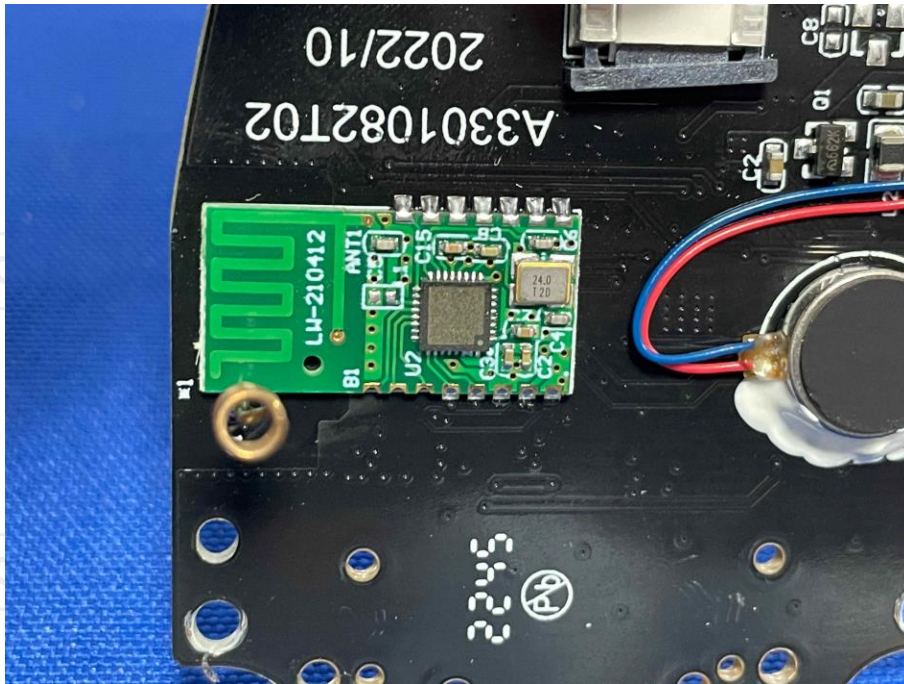

Appendix B: Photographs of Test Setup

Product: Gun-Type 2D Barcode Scanner

Model: IG500BT+RF

Radiated Emission

Conducted Emission

Appendix C: Photographs of EUT
Product: Gun-Type 2D Barcode Scanner
Model: IG500BT+RF
External Photos

Product: Gun-Type 2D Barcode Scanner
Model: IG500BT+RF
Internal Photos

*****END OF REPORT*****