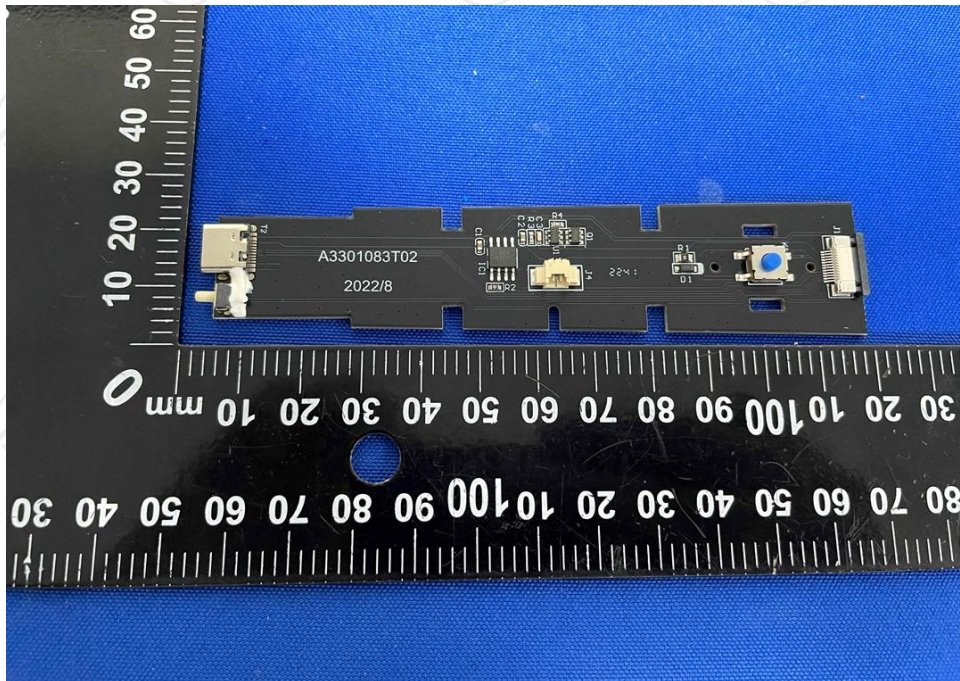

Appendix B: Photographs of Test Setup

Product: Gun-Type 2D Barcode Scanner

Model: IG500BT+RF

Radiated Emission

Conducted Emission

Appendix C: Photographs of EUT
Product: Gun-Type 2D Barcode Scanner
Model: IG500BT+RF
External Photos

Product: Gun-Type 2D Barcode Scanner
Model: IG500BT+RF
Internal Photos

*****END OF REPORT*****