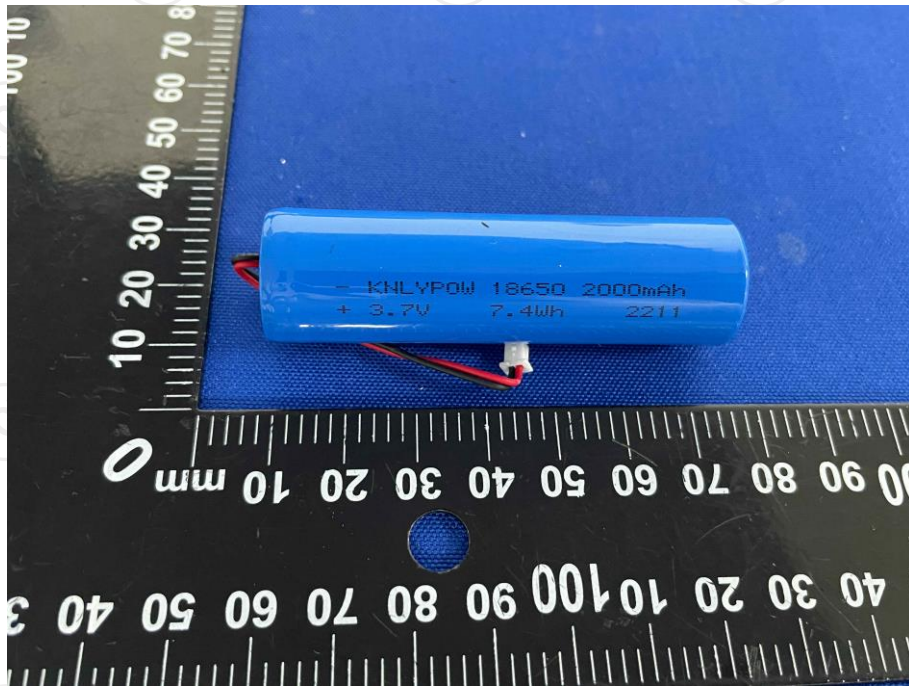

Appendix B: Photographs of Test Setup

Product: Gun-Type 2D Barcode Scanner

Model: IG500BT+RF

Radiated Emission

Conducted Emission

Appendix C: Photographs of EUT
Product: Gun-Type 2D Barcode Scanner
Model: IG500BT+RF
External Photos

Product: Gun-Type 2D Barcode Scanner
Model: IG500BT+RF
Internal Photos

*****END OF REPORT*****