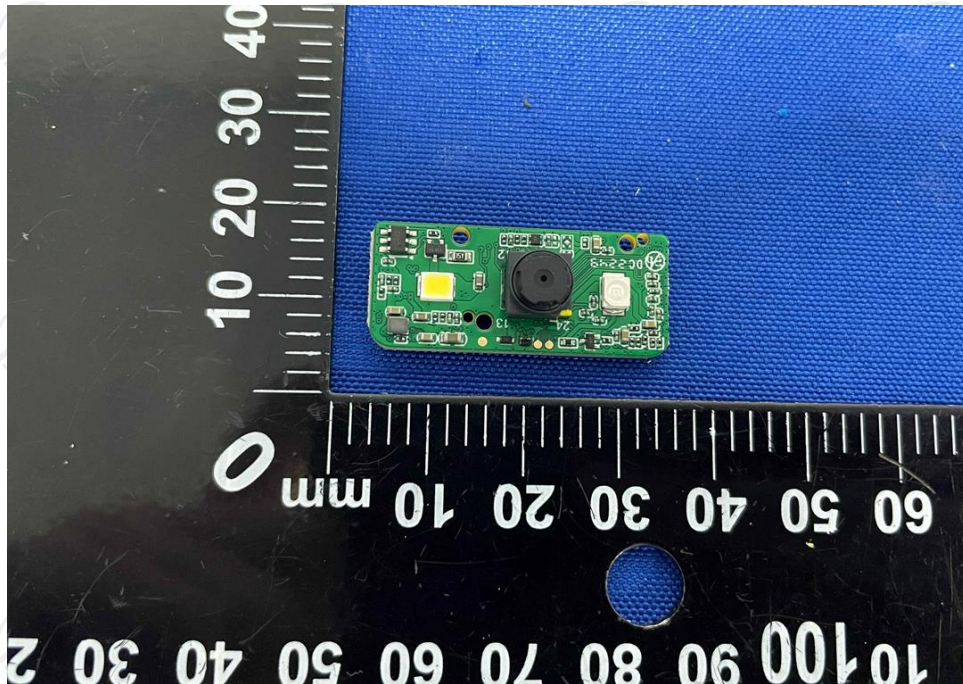

Appendix B: Photographs of Test Setup

Product: Gun-Type 2D Barcode Scanner

Model: IG500BT+RF

Radiated Emission

Conducted Emission

Appendix C: Photographs of EUT
Product: Gun-Type 2D Barcode Scanner
Model: IG500BT+RF
External Photos

Product: Gun-Type 2D Barcode Scanner
Model: IG500BT+RF
Internal Photos

*****END OF REPORT*****