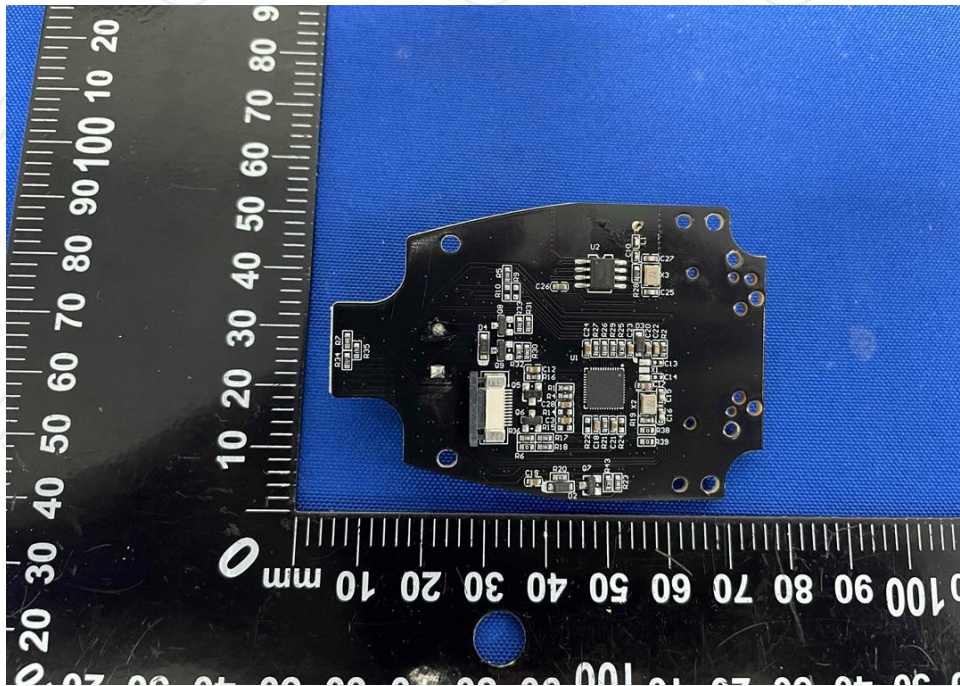

Appendix B: Photographs of Test Setup

Product: Gun-Type 2D Barcode Scanner

Model: IG500BT+RF

Radiated Emission

Conducted Emission

Appendix C: Photographs of EUT
Product: Gun-Type 2D Barcode Scanner
Model: IG500BT+RF
External Photos

Product: Gun-Type 2D Barcode Scanner
Model: IG500BT+RF
Internal Photos

*****END OF REPORT*****