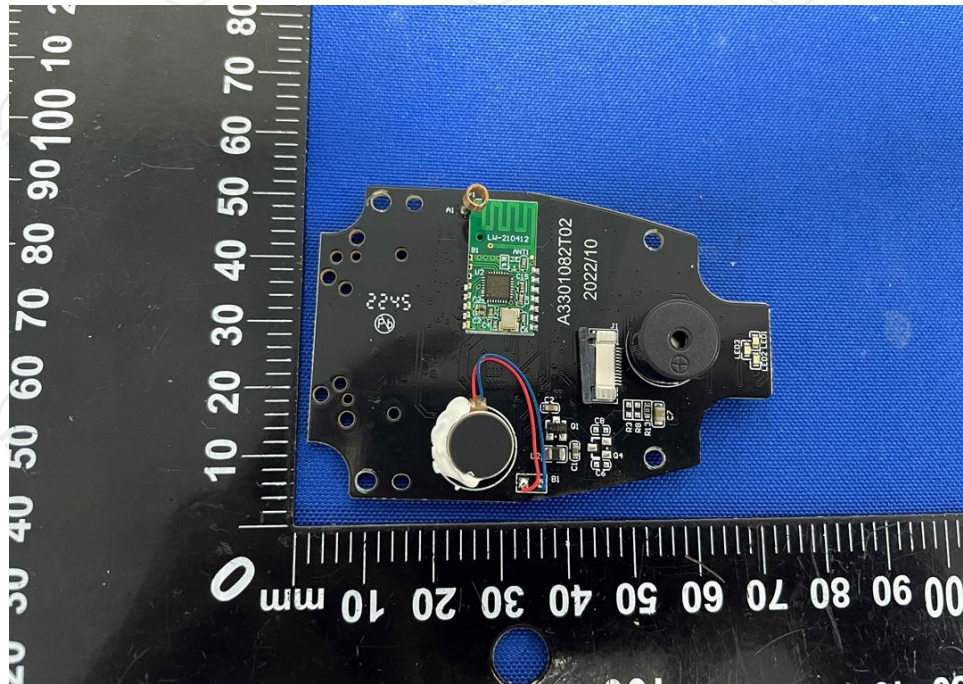

Appendix B: Photographs of Test Setup

Product: Gun-Type 2D Barcode Scanner

Model: IG500BT+RF

Radiated Emission

Conducted Emission

Appendix C: Photographs of EUT
Product: Gun-Type 2D Barcode Scanner
Model: IG500BT+RF
External Photos

Product: Gun-Type 2D Barcode Scanner
Model: IG500BT+RF
Internal Photos

*****END OF REPORT*****