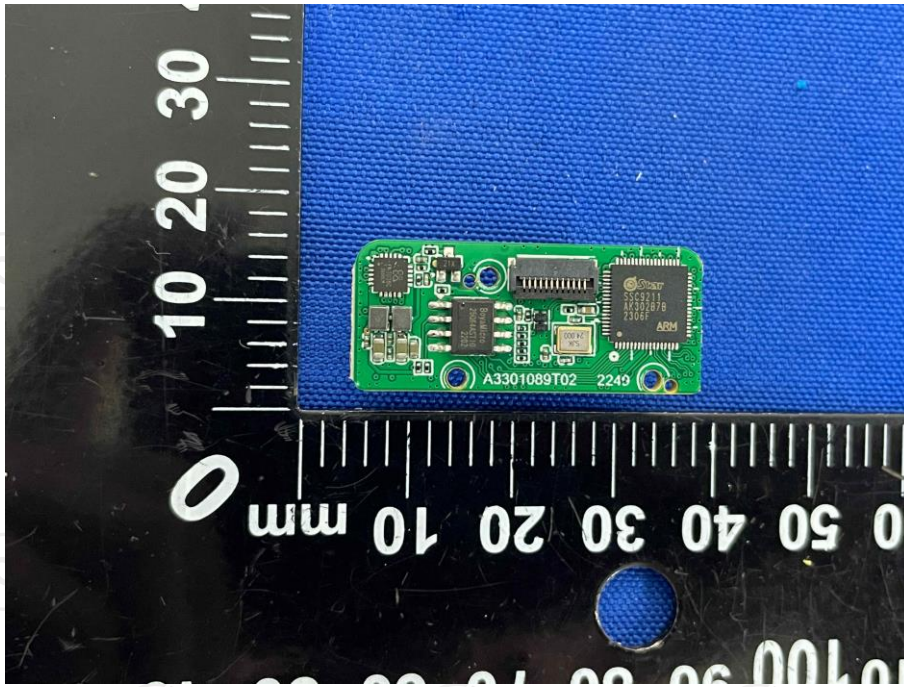

Appendix B: Photographs of Test Setup

Product: Gun-Type 2D Barcode Scanner

Model: IG500BT+RF

Radiated Emission

Conducted Emission

Appendix C: Photographs of EUT
Product: Gun-Type 2D Barcode Scanner
Model: IG500BT+RF
External Photos

Product: Gun-Type 2D Barcode Scanner
Model: IG500BT+RF
Internal Photos

*****END OF REPORT*****