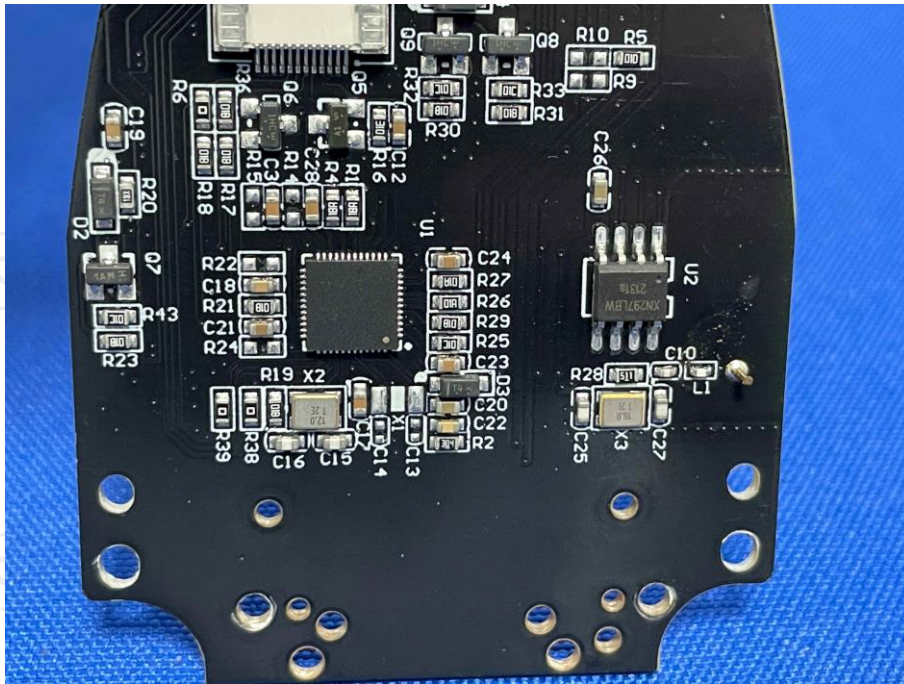

Appendix B: Photographs of Test Setup

Product: Gun-Type 2D Barcode Scanner

Model: IG500BT+RF

Radiated Emission

Conducted Emission

Appendix C: Photographs of EUT
Product: Gun-Type 2D Barcode Scanner
Model: IG500BT+RF
External Photos

Product: Gun-Type 2D Barcode Scanner
Model: IG500BT+RF
Internal Photos

*****END OF REPORT*****