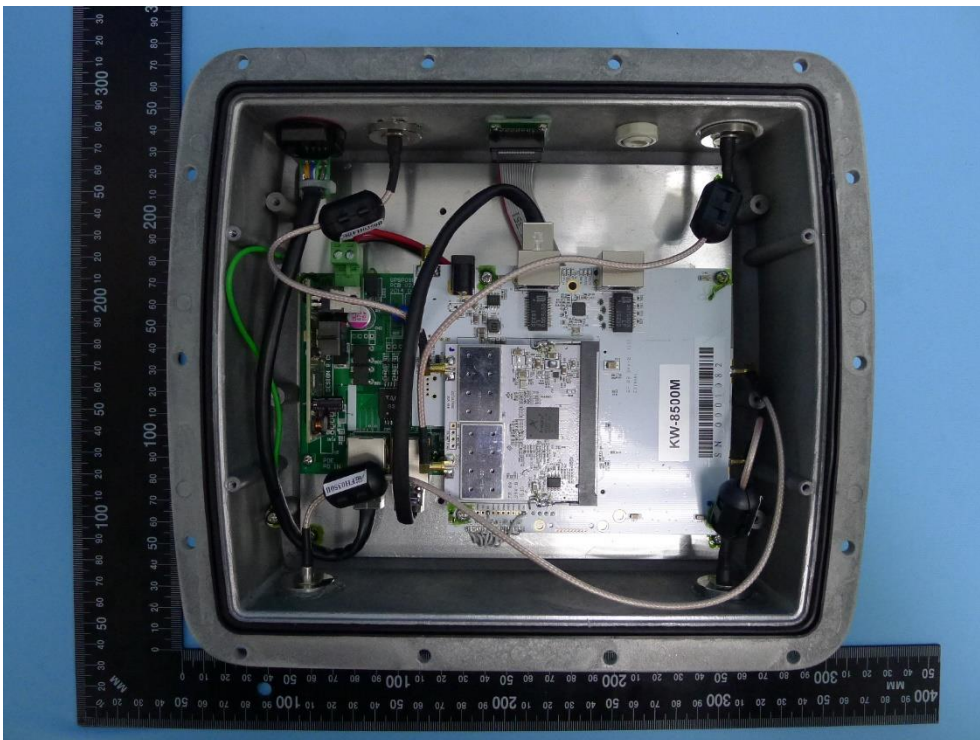

**Product: MIMO WiTDM Series Bridge**

**Trade Name: FWS**

**Model Number: KW50-O8500/ KW50-O7500/ KW50-O8300/ KW50-O9500**

## Internal Photograph

(1) EUT Photo

(2) EUT Photo

**Product: MIMO WiTDM Series Bridge**

**Trade Name: FWS**

**Model Number: KW50-O8500/ KW50-O7500/ KW50-O8300/ KW50-O9500**

(3) EUT Photo

(4) EUT Photo

**Product: MIMO WiTDM Series Bridge**

**Trade Name: FWS**

**Model Number: KW50-O8500/ KW50-O7500/ KW50-O8300/ KW50-O9500**

(5) EUT Photo

(6) EUT Photo

Product: MIMO WiTDM Series Bridge

Trade Name: FWS

Model Number: KW50-O8500/ KW50-O7500/ KW50-O8300/ KW50-O9500