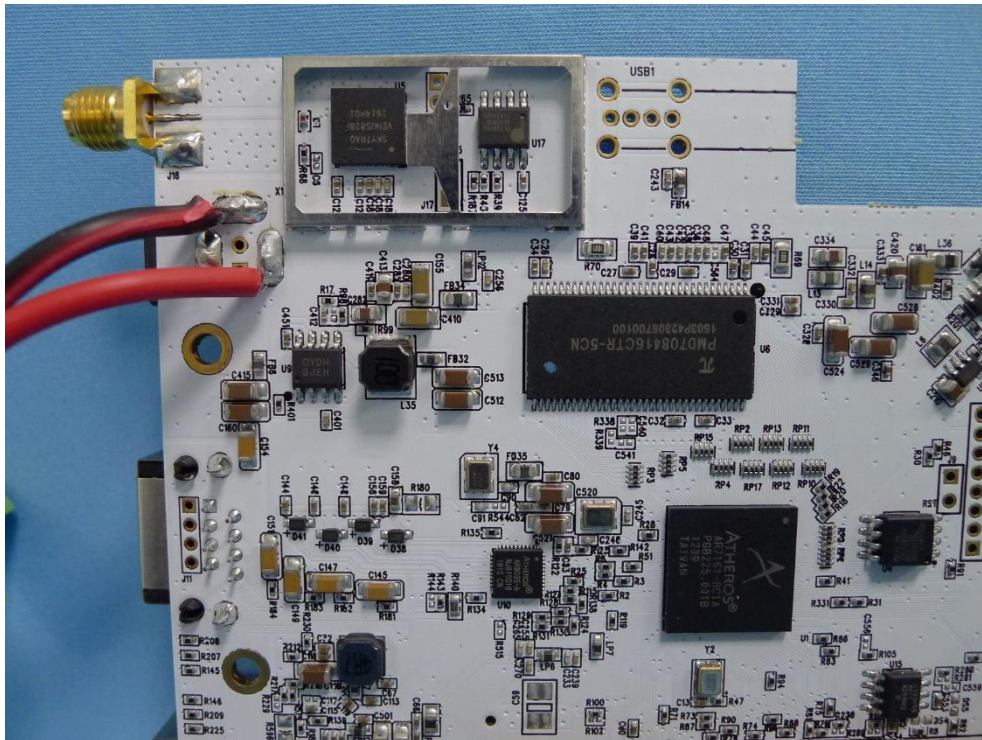

**Product: MIMO WiTDM Series Bridge**

**Trade Name: FWS**

**Model Number: KW50-O8500/ KW50-O7500/ KW50-O8300/ KW50-O9500**

(5) EUT Photo

(6) EUT Photo

Product: MIMO WiTDM Series Bridge

Trade Name: FWS

Model Number: KW50-O8500/ KW50-O7500/ KW50-O8300/ KW50-O9500

(7) EUT Photo

(8) EUT Photo

Product: MIMO WiTDM Series Bridge

Trade Name: FWS

Model Number: KW50-O8500/ KW50-O7500/ KW50-O8300/ KW50-O9500

(9) EUT Photo

(10) EUT Photo

**Product: MIMO WiTDM Series Bridge**