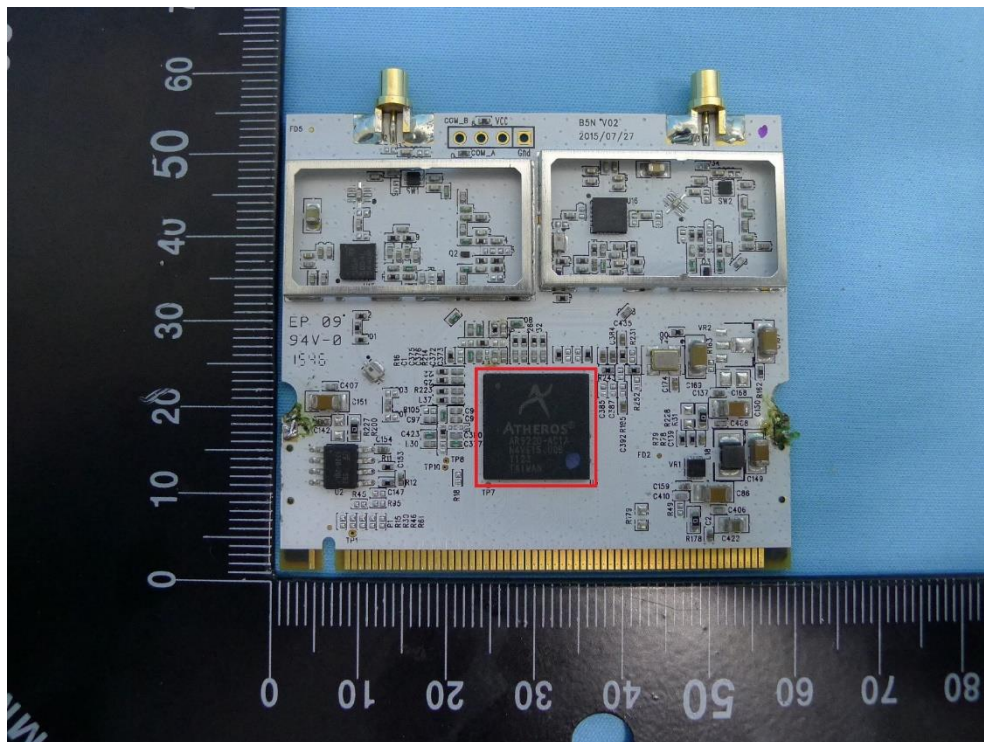

(7) EUT Photo

(8) EUT Photo

Product: MIMO WiTDM Series Bridge

Trade Name: FWS

Model Number: KW50-O8500/ KW50-O7500/ KW50-O8300/ KW50-O9500

(9) EUT Photo

(10) EUT Photo

**Product: MIMO WiTDM Series Bridge**