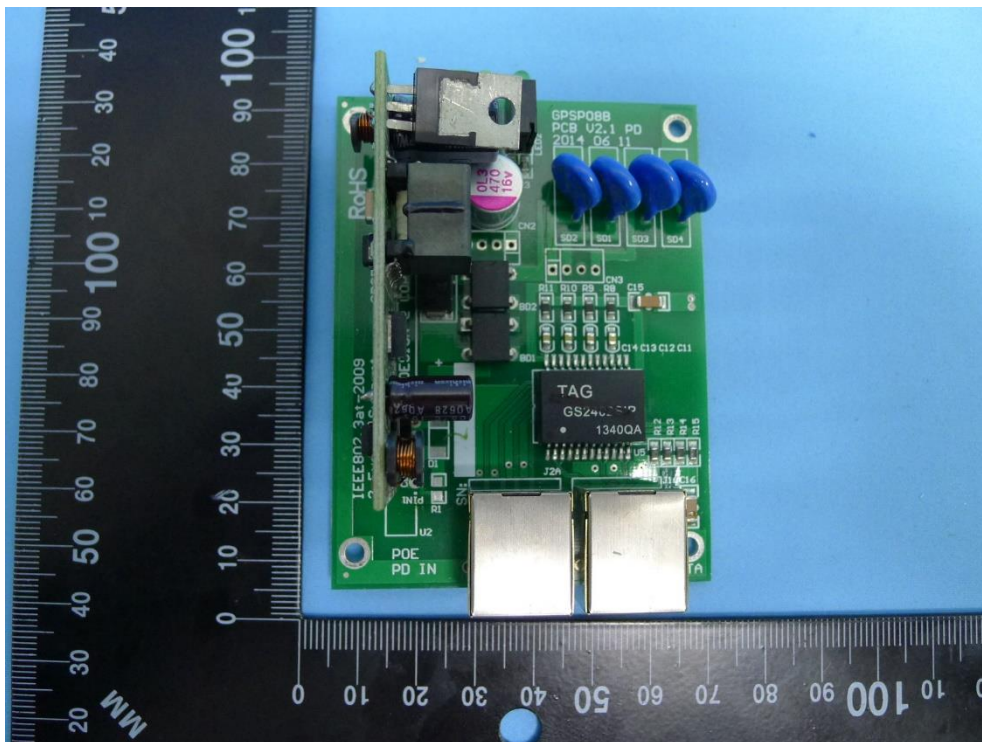

(14) EUT Photo