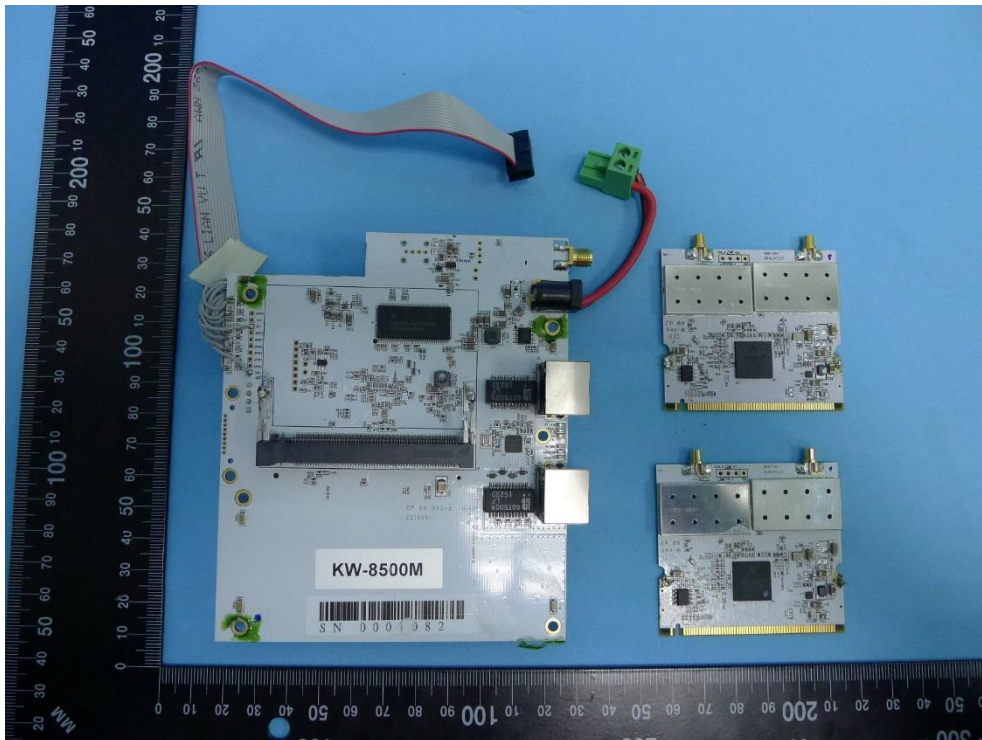

**Product: MIMO WiTDM Series Bridge**

**Trade Name: FWS**

**Model Number: KW50-O8500/ KW50-O7500/ KW50-O8300/ KW50-O9500**

## Internal Photograph

(1) EUT Photo

(2) EUT Photo

**Product: MIMO WiTDM Series Bridge**

**Trade Name: FWS**

**Model Number: KW50-O8500/ KW50-O7500/ KW50-O8300/ KW50-O9500**

(3) EUT Photo

(4) EUT Photo

**Product: MIMO WiTDM Series Bridge**

**Trade Name: FWS**

**Model Number: KW50-O8500/ KW50-O7500/ KW50-O8300/ KW50-O9500**

(5) EUT Photo

(6) EUT Photo

Product: MIMO WiTDM Series Bridge

Trade Name: FWS

Model Number: KW50-O8500/ KW50-O7500/ KW50-O8300/ KW50-O9500