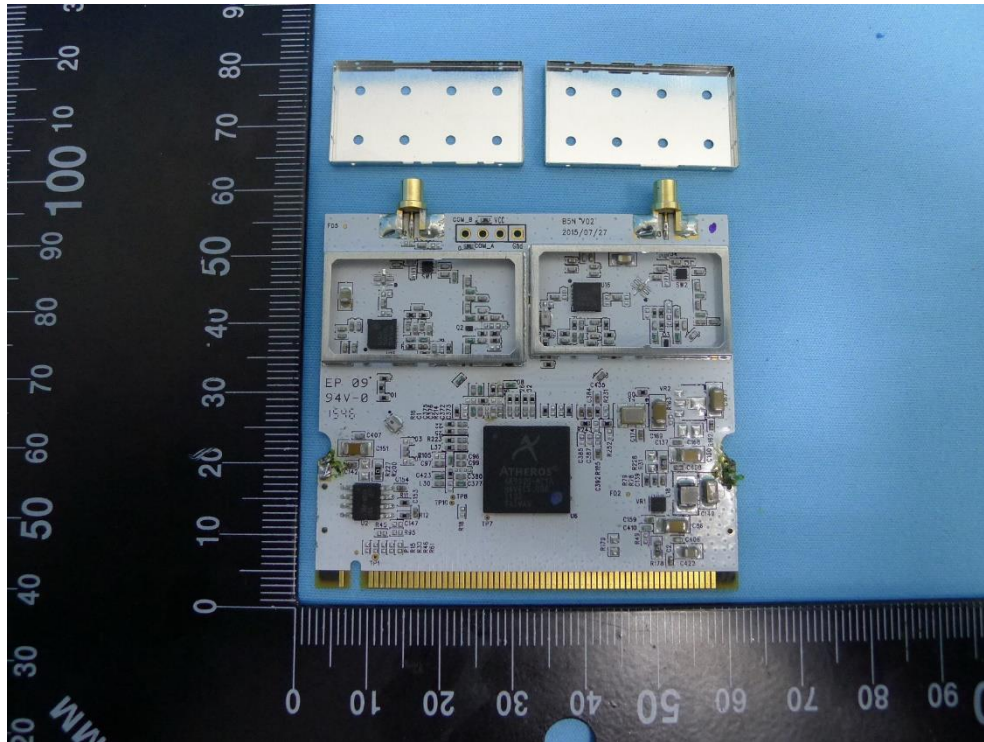

(7) EUT Photo

(8) EUT Photo

Product: MIMO WiTDM Series Bridge

Trade Name: FWS

Model Number: KW50-O8500/ KW50-O7500/ KW50-O8300/ KW50-O9500

(9) EUT Photo

(10) EUT Photo

**Product: MIMO WiTDM Series Bridge**