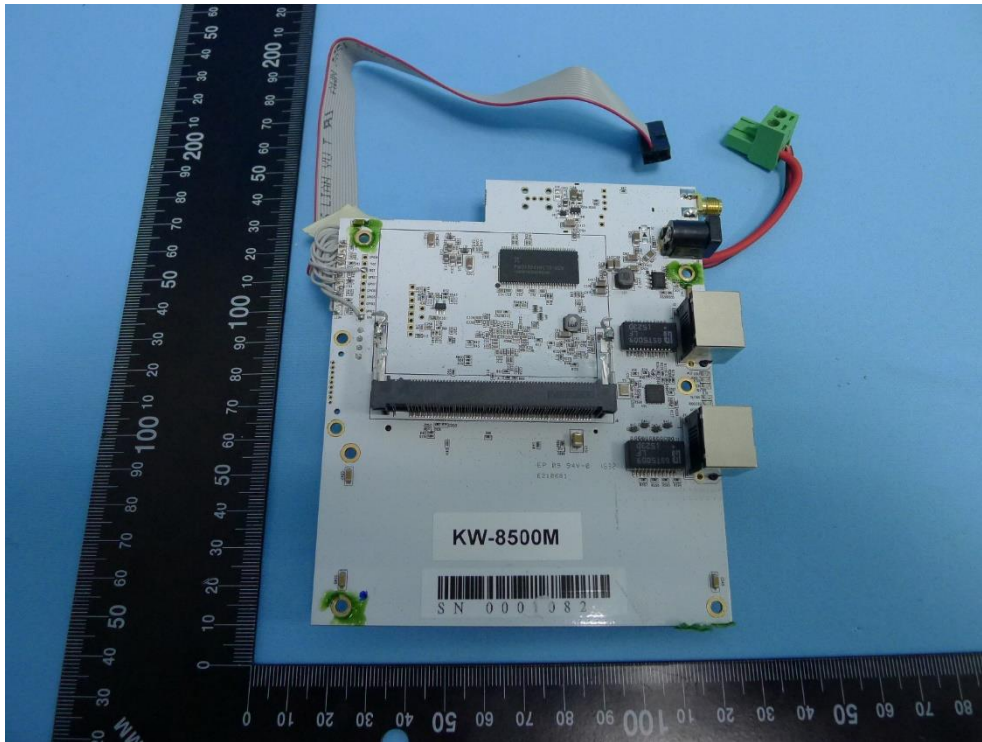

**Product: MIMO WiTDM Series Bridge**

**Trade Name: FWS**

**Model Number: KW50-O8500/ KW50-O7500/ KW50-O8300/ KW50-O9500**

## Internal Photograph

(1) EUT Photo

(2) EUT Photo

**Product: MIMO WiTDM Series Bridge**

**Trade Name: FWS**

**Model Number: KW50-O8500/ KW50-O7500/ KW50-O8300/ KW50-O9500**

(3) EUT Photo

(4) EUT Photo

**Product: MIMO WiTDM Series Bridge**

**Trade Name: FWS**

**Model Number: KW50-O8500/ KW50-O7500/ KW50-O8300/ KW50-O9500**

(5) EUT Photo

(6) EUT Photo

Product: MIMO WiTDM Series Bridge

Trade Name: FWS

Model Number: KW50-O8500/ KW50-O7500/ KW50-O8300/ KW50-O9500