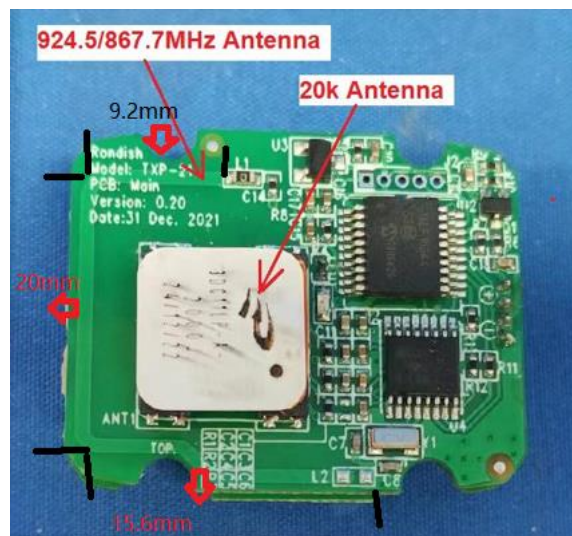

20KHz

Manufacturer: PREMO

Model: 3DC11LP-A-2000J

924.5MHz

Manufacturer: Kingboard Laminates Holdings Ltd.

Model: KB-6150

20KHz: 13mm x 11.6mm x 3mm