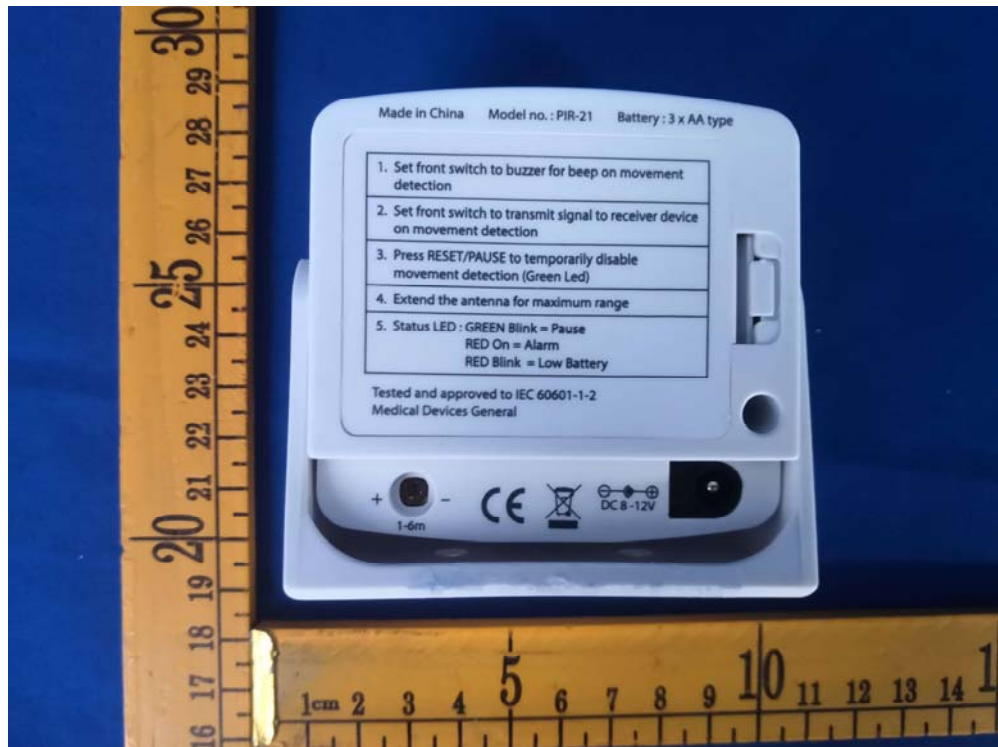

Appendix-PIR-21-Photos

Photographs – Constructional Details

EUT – Appearance View Model: PIR-21 FCC ID: WNG-PIR-21

Appendix-PIR-21-Photos

Appendix-PIR-21-Photos

Appendix-PIR-21-Photos

Appendix-PIR-21-Photos