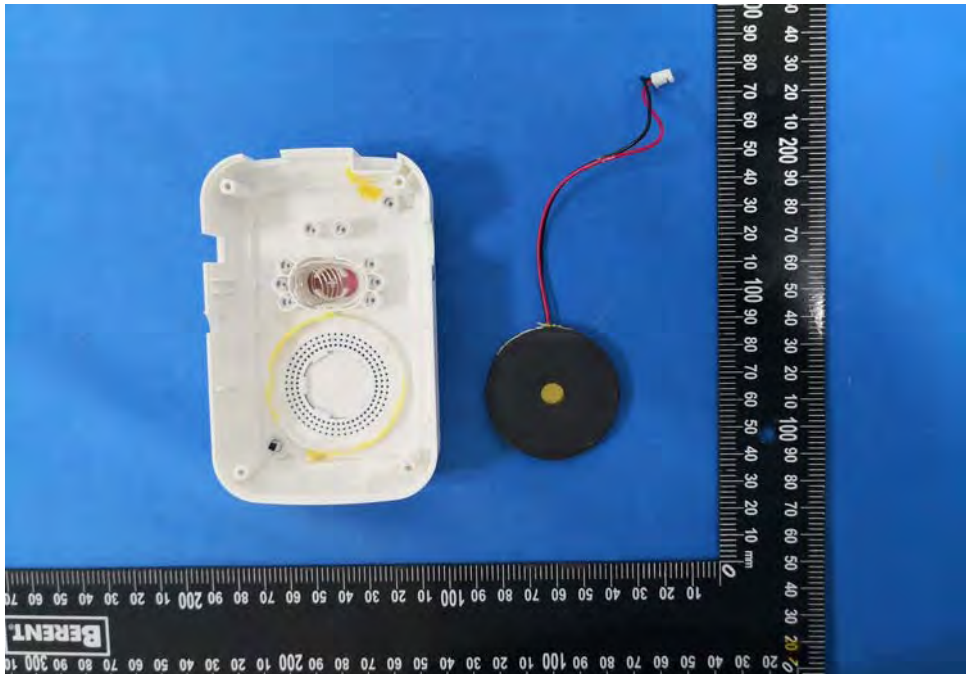

Internal Photos

Model Number: NGM-31, CSM-BC600

FCC ID: WNG-NGM-31

EUT Photo (1)

EUT Photo (2)

EUT Photo (3)

EUT Photo (4)

EUT Photo (5)

EUT Photo (13)

EUT Photo (14)

EUT Photo (15)

EUT Photo (16)

EUT Photo (17)

EUT Photo (18)

EUT Photo (19)

EUT Photo (20)