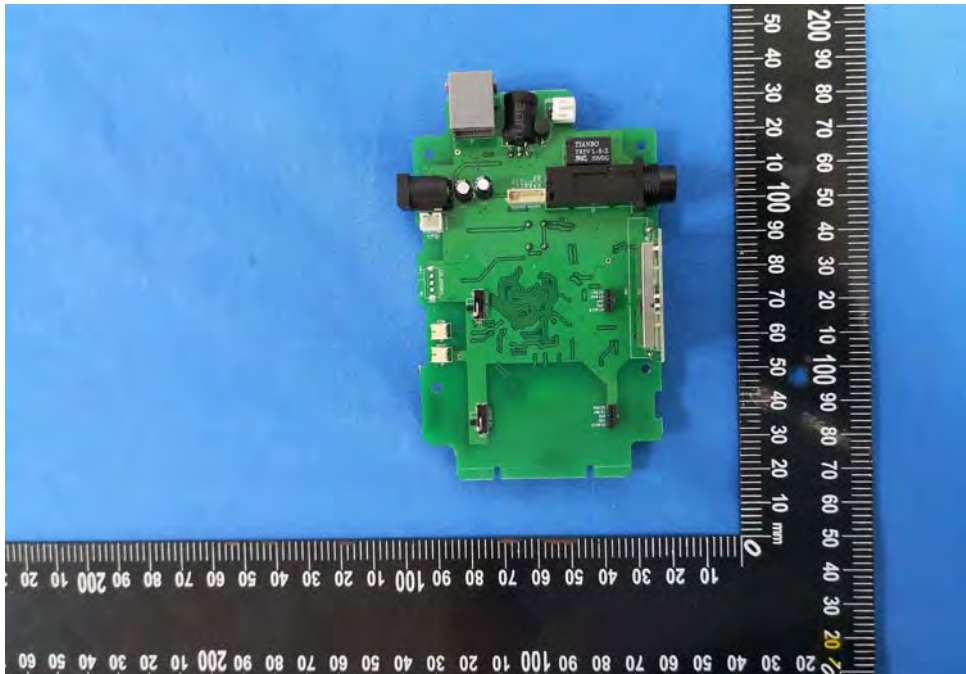

Internal Photos

Model Number: NGM-31, CSM-BC600

FCC ID: WNG-NGM-31

EUT Photo (1)

EUT Photo (2)

EUT Photo (3)

EUT Photo (4)

EUT Photo (5)

RF ANT.

EUT Photo (6)

EUT Photo (7)

EUT Photo (8)

EUT Photo (9)

EUT Photo (10)

EUT Photo (11)

EUT Photo (12)