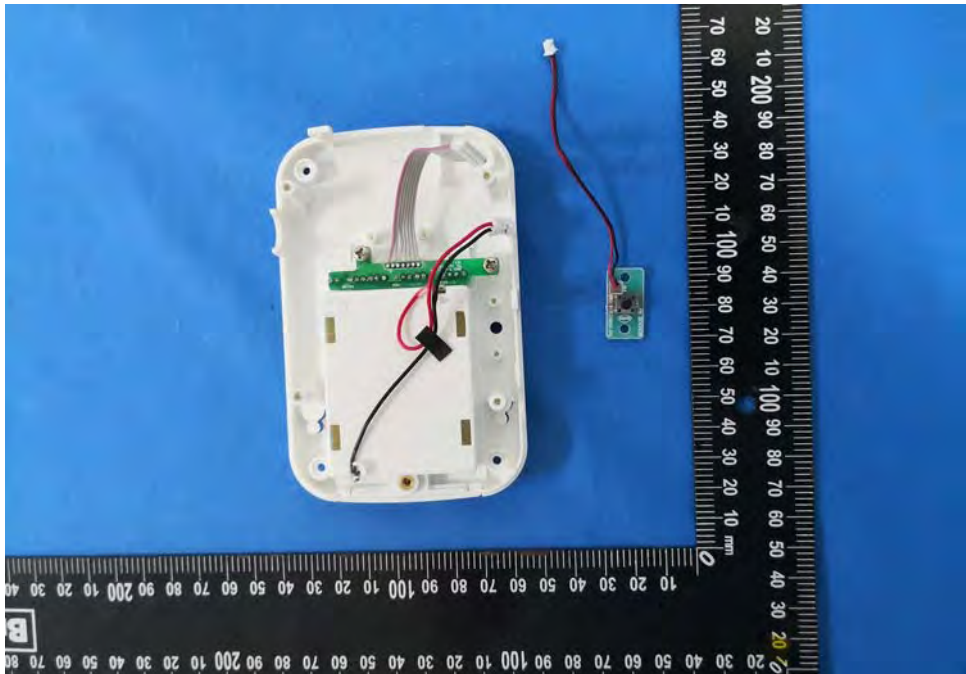

Internal Photos

Model Number: NGM-31, CSM-BC600

FCC ID: WNG-NGM-31

EUT Photo (1)

EUT Photo (2)

EUT Photo (3)

EUT Photo (4)

EUT Photo (5)

RF ANT.

EUT Photo (6)

EUT Photo (7)

EUT Photo (8)

EUT Photo (9)

EUT Photo (10)

EUT Photo (11)

EUT Photo (12)

EUT Photo (13)

EUT Photo (14)

EUT Photo (15)

EUT Photo (16)

EUT Photo (17)

EUT Photo (18)

EUT Photo (19)

EUT Photo (20)