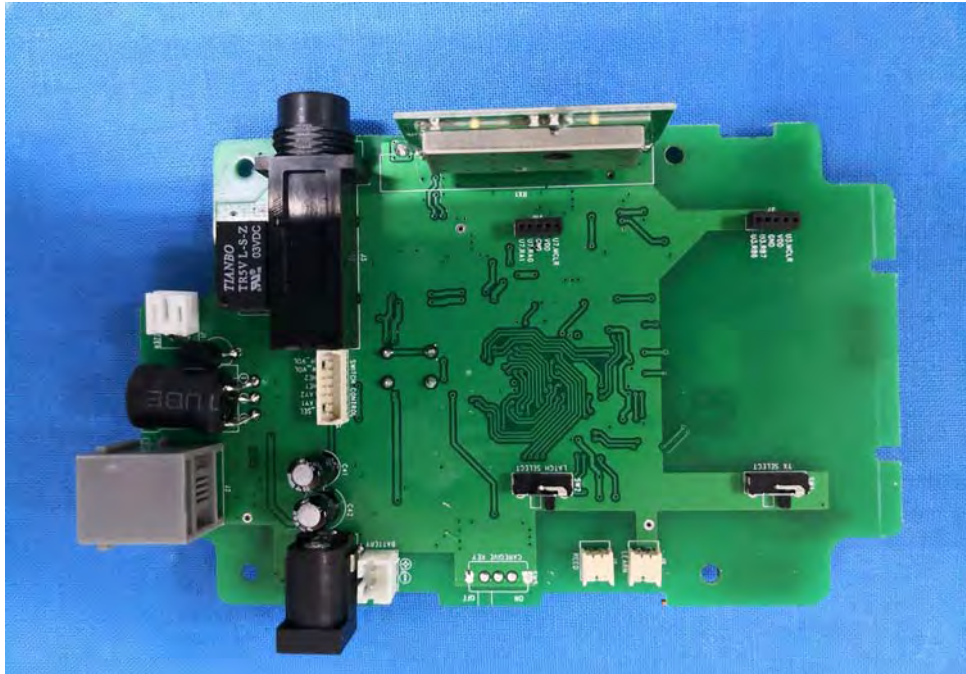

Internal Photos

Model Number: NGM-31, CSM-BC600

FCC ID: WNG-NGM-31

EUT Photo (1)

EUT Photo (2)

EUT Photo (3)

EUT Photo (4)

EUT Photo (5)

RF ANT.

EUT Photo (6)

EUT Photo (7)

EUT Photo (8)

EUT Photo (9)

EUT Photo (10)

EUT Photo (11)

EUT Photo (12)