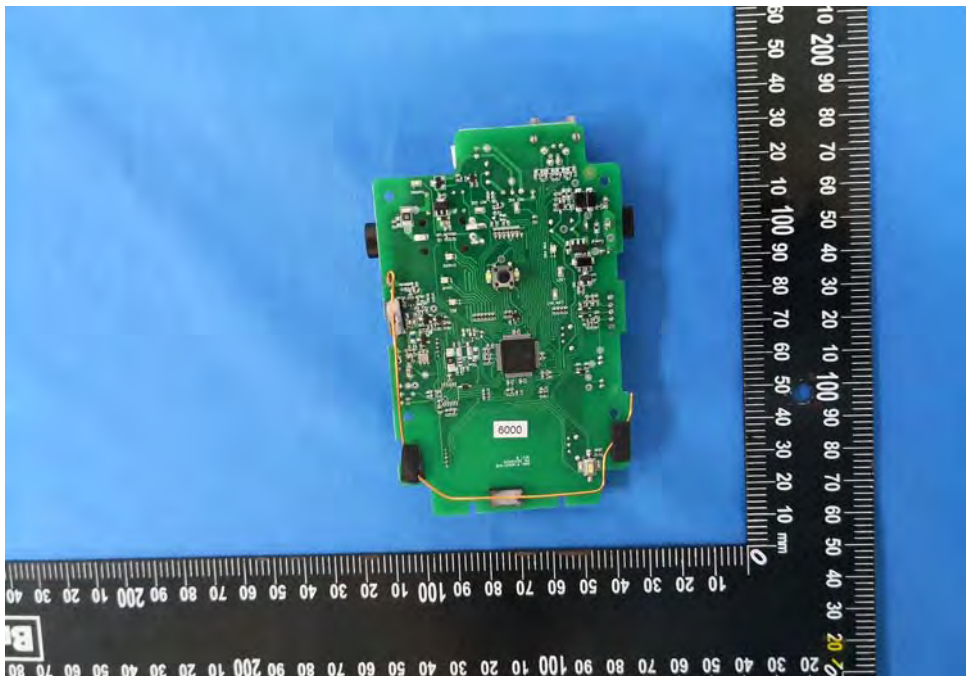

Internal Photos

Model Number: NGM-31, CSM-BC600

FCC ID: WNG-NGM-31

EUT Photo (1)

EUT Photo (2)

EUT Photo (3)

EUT Photo (4)

EUT Photo (5)

RF ANT.

EUT Photo (6)

EUT Photo (7)

EUT Photo (8)

EUT Photo (9)

EUT Photo (10)

EUT Photo (11)

EUT Photo (12)