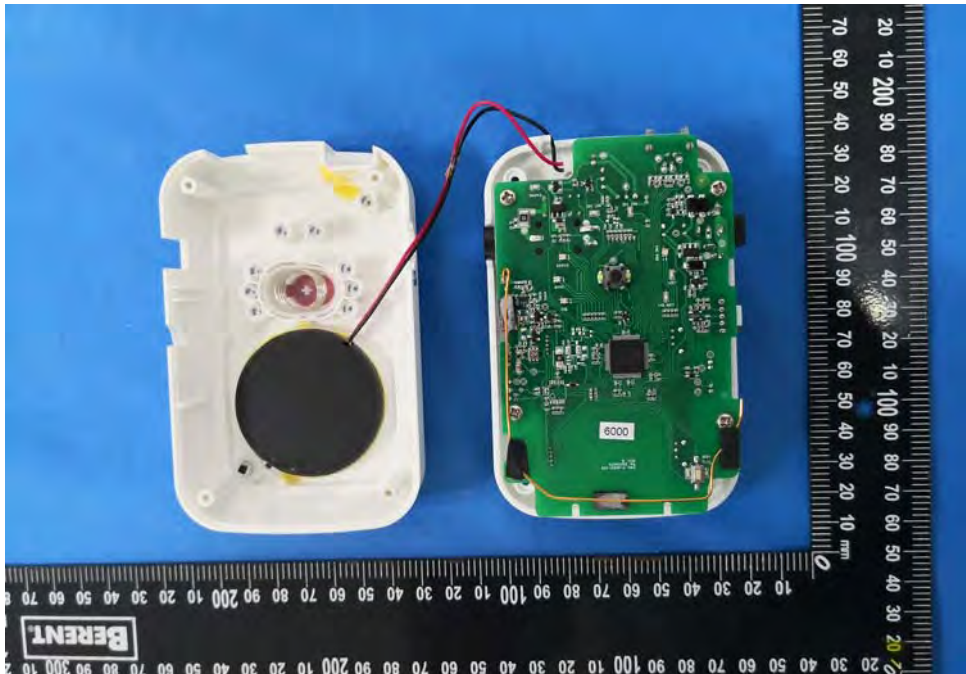

Internal Photos

Model Number: NGM-31, CSM-BC600

FCC ID: WNG-NGM-31

EUT Photo (1)

EUT Photo (2)

EUT Photo (3)

EUT Photo (4)

EUT Photo (5)

RF ANT.

EUT Photo (6)

EUT Photo (7)

EUT Photo (8)

EUT Photo (9)

EUT Photo (10)

EUT Photo (11)

EUT Photo (12)