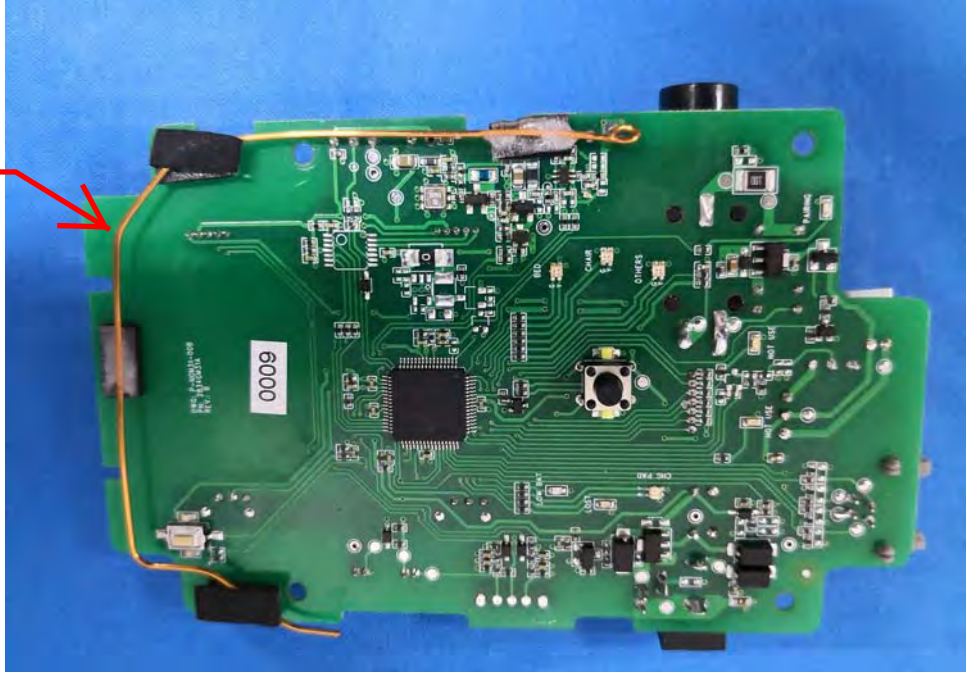

Internal Photos

Model Number: NGM-31, CSM-BC600

FCC ID: WNG-NGM-31

EUT Photo (1)

EUT Photo (2)

EUT Photo (3)

EUT Photo (4)

EUT Photo (5)

RF ANT.

EUT Photo (6)

EUT Photo (7)

EUT Photo (8)

EUT Photo (9)

EUT Photo (10)

EUT Photo (11)

EUT Photo (12)