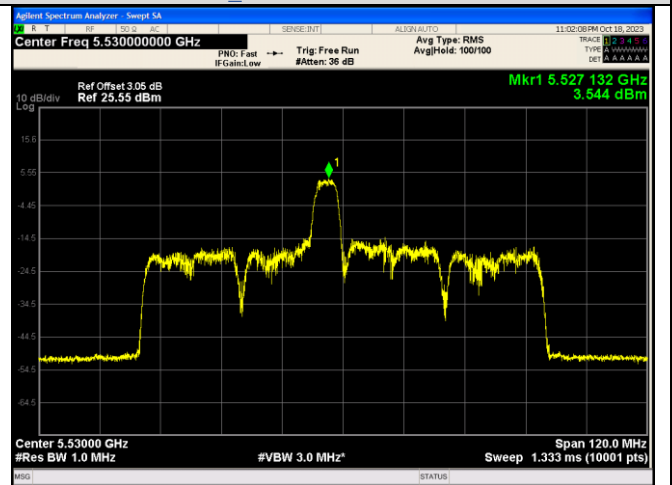

IEEE 802.11ax_Channel 106_80MHz_Antenna 0_RU&Index 52RU44