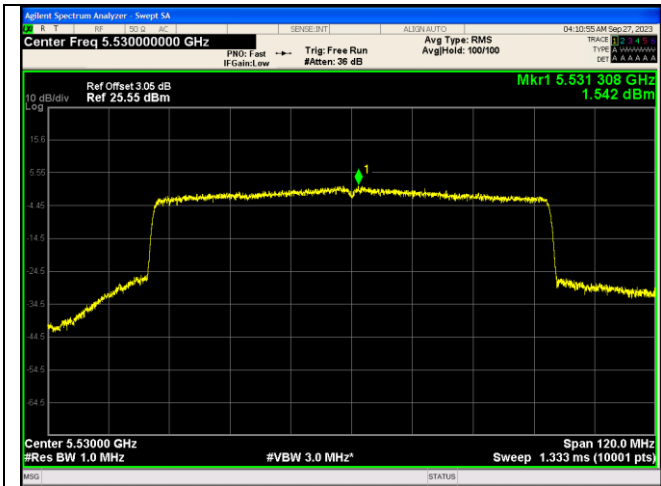

IEEE 802.11ax_Channel 106_80MHz_Antenna 2_RU&Index 996RU67