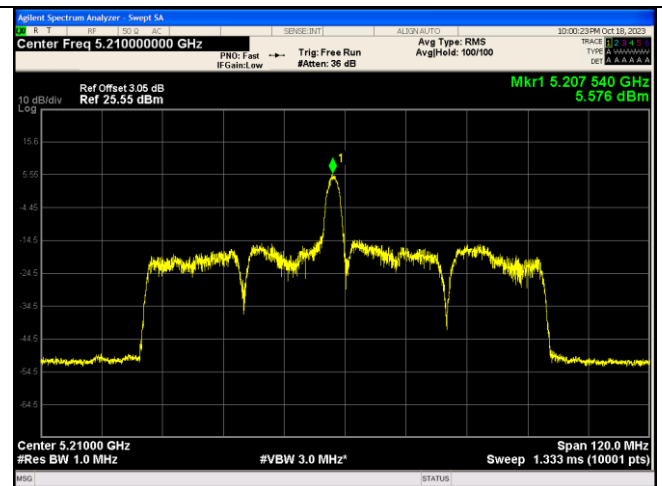

IEEE 802.11ax_Channel 42_80MHz_Antenna 0_RU&Index 26RU17