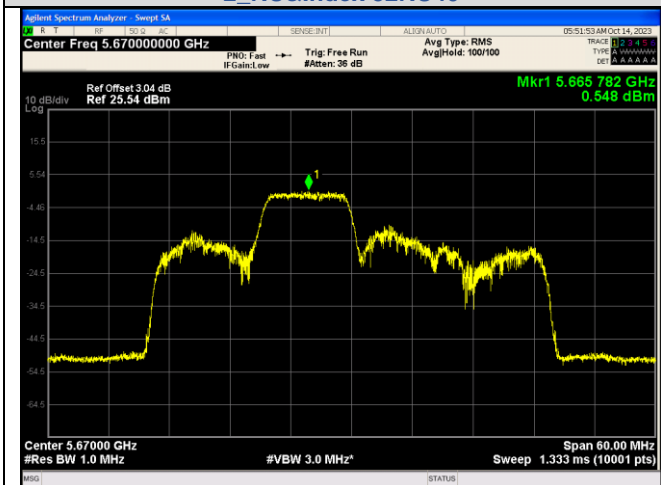

IEEE 802.11ax_Channel 134_40MHz_Antenna 2_RU&Index 106RU54