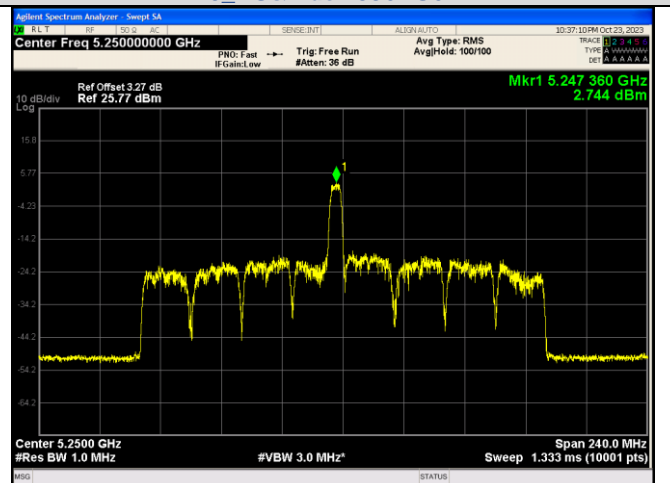

IEEE 802.11ax_Channel 50_160MHz_Antenna 0_RU&Index 52RU52

CTC Laboratories, Inc.

2/F., Building 1 and 1-2/F., Building 2, Jiaquan Building, Guanlan High-Tech Park, Longhua District, Shenzhen, Guangdong, China
Tel.: (86)755-27521059 Fax: (86)755-27521011 Http://www.sz-ctc.org.cn

For anti-fake verification, please visit the official website of Certification and Accreditation Administration of the People's Republic of China :
<http://yz.cnca.cn>