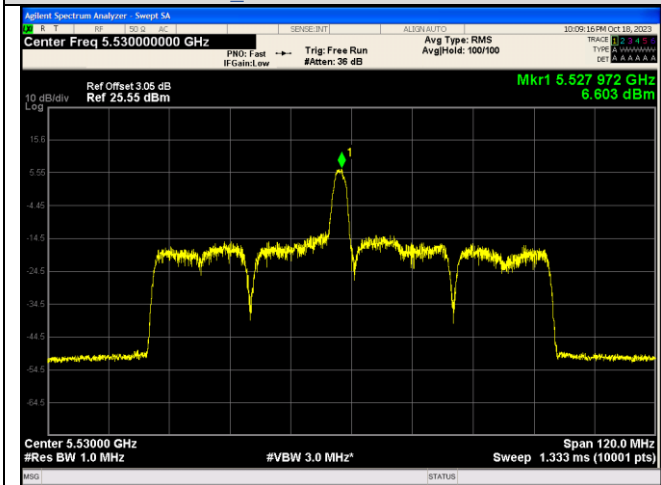

IEEE 802.11ax_Channel 106_80MHz_Antenna 2_RU&Index 26RU17