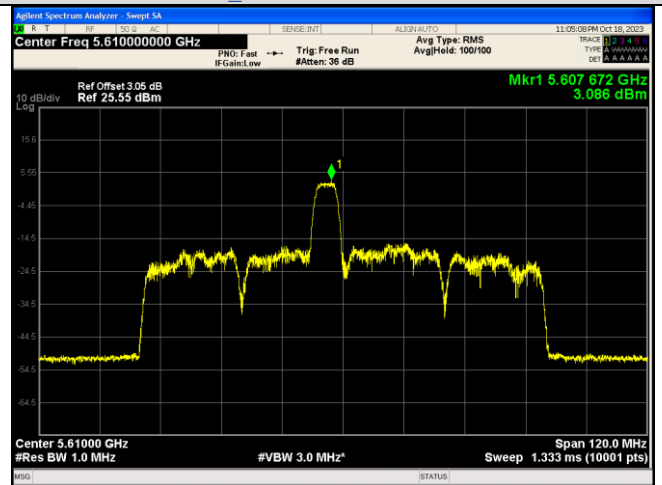

IEEE 802.11ax_Channel 122_80MHz_Antenna 0_RU&Index 52RU44