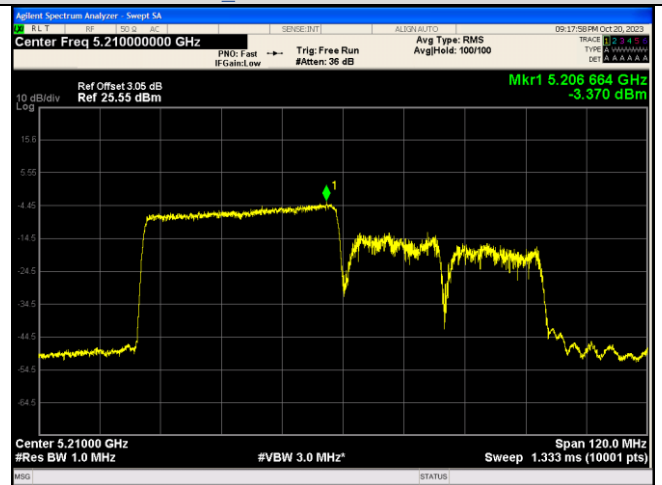

IEEE 802.11ax_Channel 42_80MHz_Antenna
0_RU&Index 484RU65