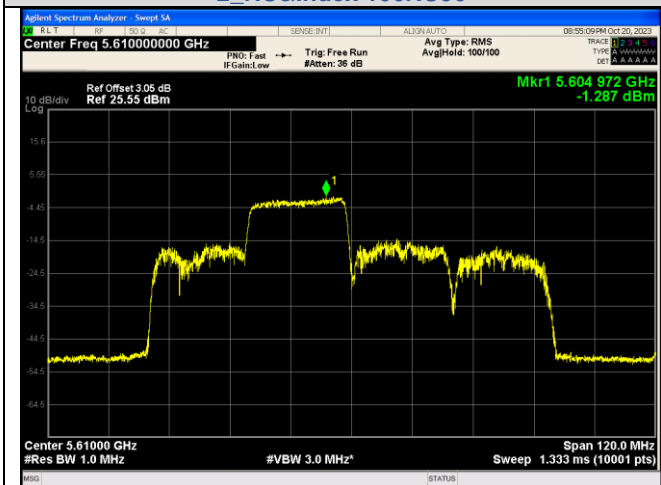

IEEE 802.11ax_Channel 122_80MHz_Antenna 2_RU&Index 242RU62