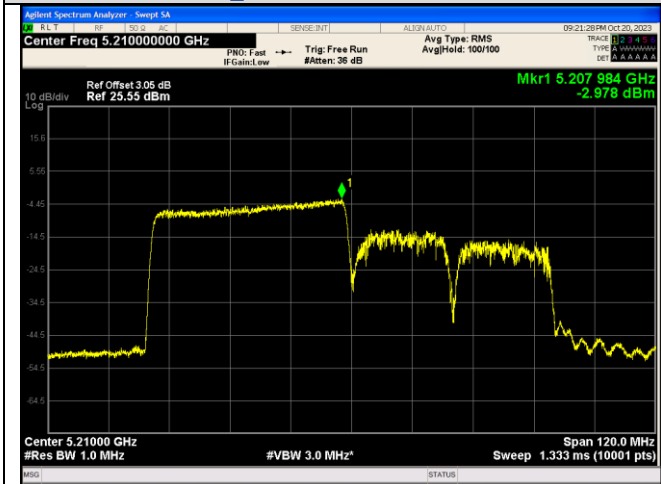

IEEE 802.11ax_Channel 42_80MHz_Antenna
2_RU&Index 484RU65