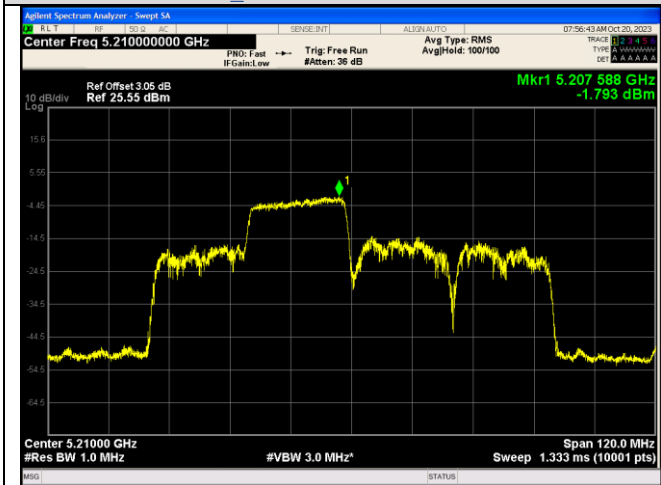

IEEE 802.11ax_Channel 42_80MHz_Antenna
2_RU&Index 242RU62