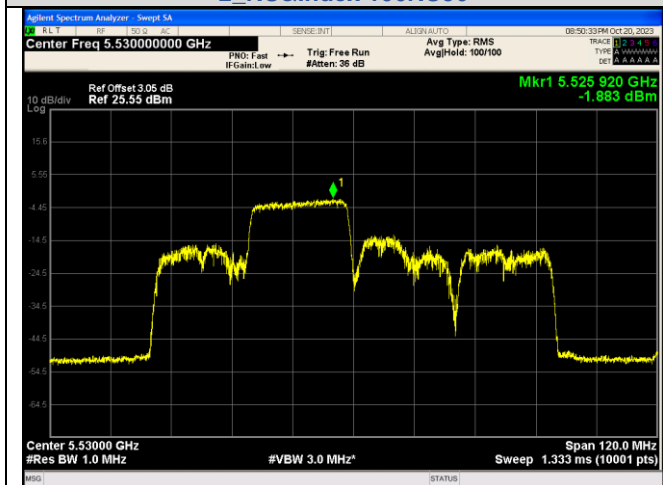

IEEE 802.11ax_Channel 106_80MHz_Antenna 2_RU&Index 242RU62