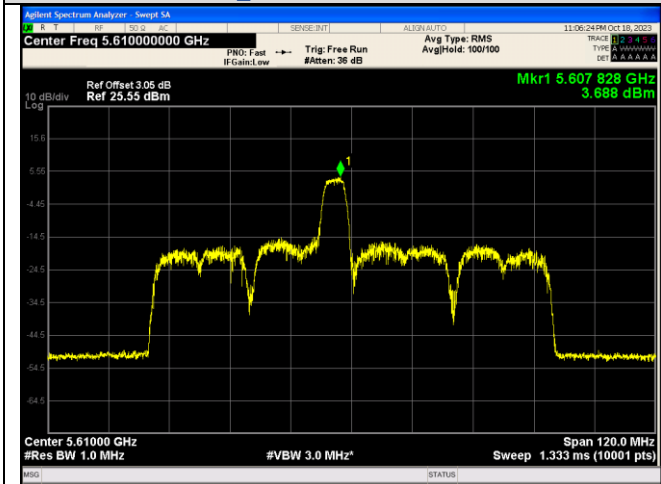

IEEE 802.11ax_Channel 122_80MHz_Antenna 2_RU&Index 52RU44