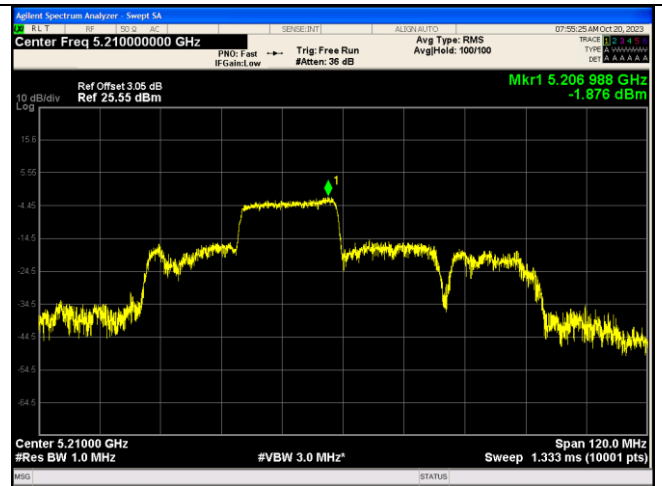

IEEE 802.11ax_Channel 42_80MHz_Antenna
0_RU&Index 242RU62