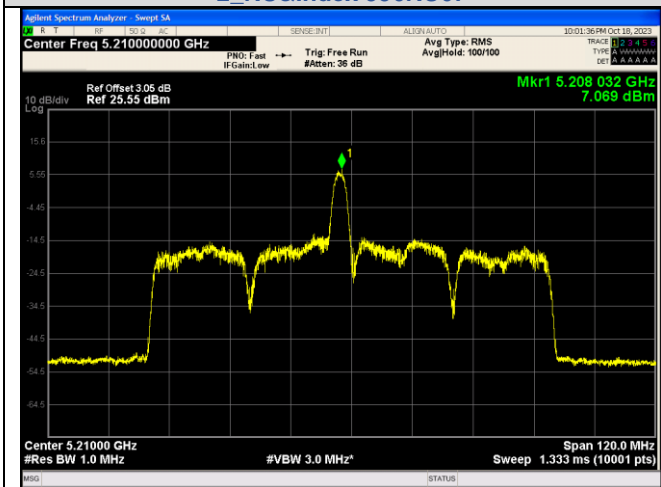

IEEE 802.11ax_Channel 42_80MHz_Antenna 2_RU&Index 26RU17