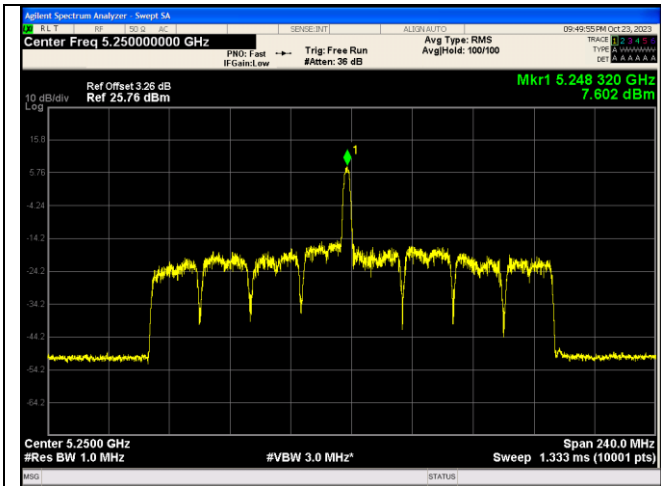

IEEE 802.11ax_Channel 50_160MHz_Antenna 2_RU&Index 26RU36