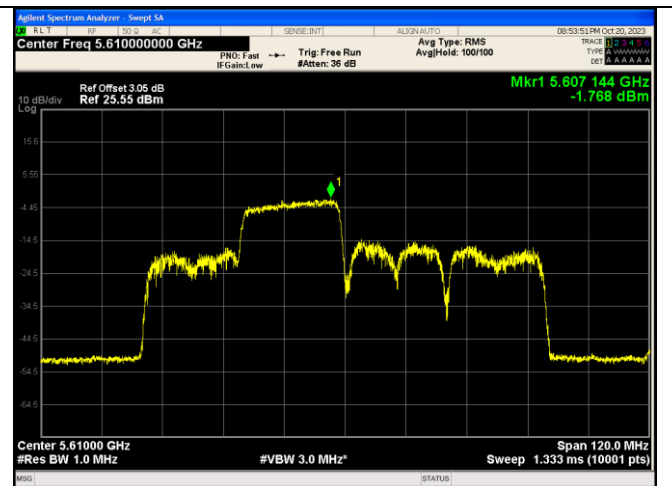

IEEE 802.11ax_Channel 122_80MHz_Antenna 0_RU&Index 242RU62