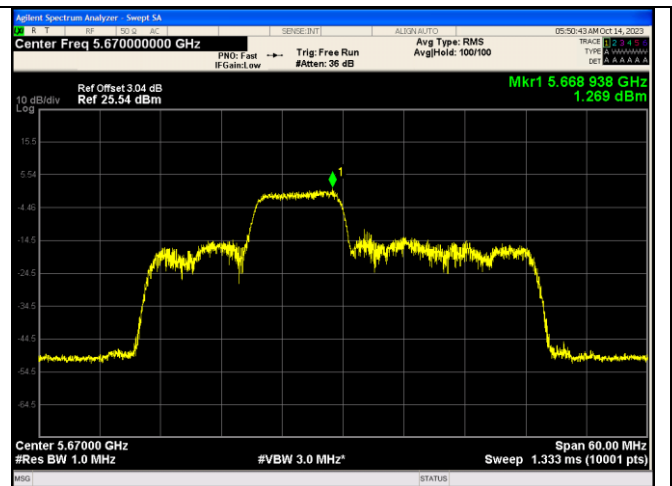

IEEE 802.11ax_Channel 134_40MHz_Antenna 0_RU&Index 106RU54