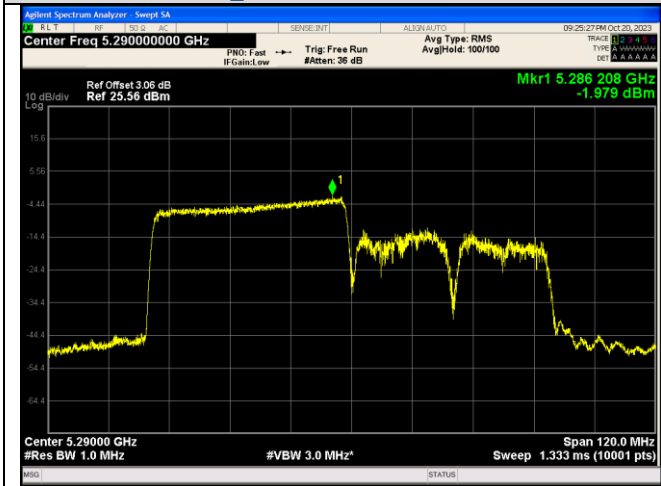

For anti-fake verification, please visit the official website of Certification and Accreditation Administration of the People's Republic of China :  
<http://yz.cnca.cn>

IEEE 802.11ax\_Channel 58\_80MHz\_Antenna  
2\_RU&Index 106RU56

IEEE 802.11ax\_Channel 58\_80MHz\_Antenna  
0\_RU&Index 242RU62

IEEE 802.11ax\_Channel 58\_80MHz\_Antenna  
2\_RU&Index 242RU62

IEEE 802.11ax\_Channel 58\_80MHz\_Antenna  
0\_RU&Index 484RU65

IEEE 802.11ax\_Channel 58\_80MHz\_Antenna  
2\_RU&Index 484RU65