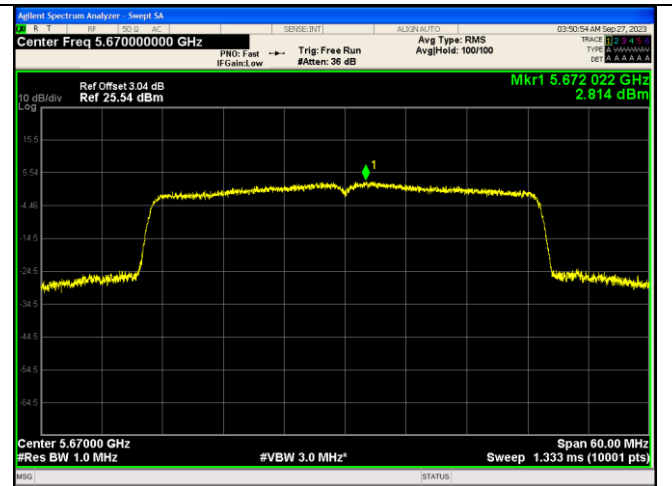

IEEE 802.11ax Channel 134_40MHz_Antenna 0_RU&Index 484RU65