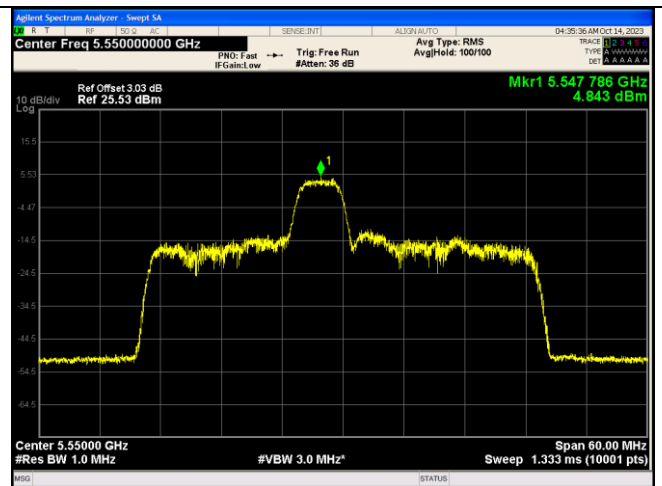

IEEE 802.11ax Channel 110_40MHz_Antenna 0_RU&Index 52RU40