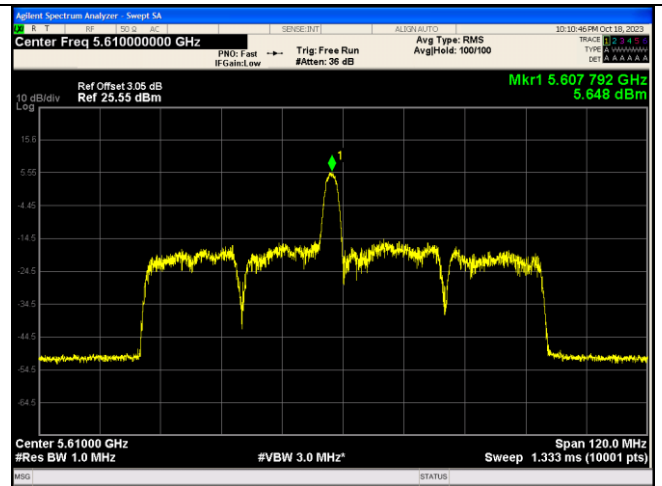

IEEE 802.11ax_Channel 122_80MHz_Antenna 0_RU&Index 26RU17