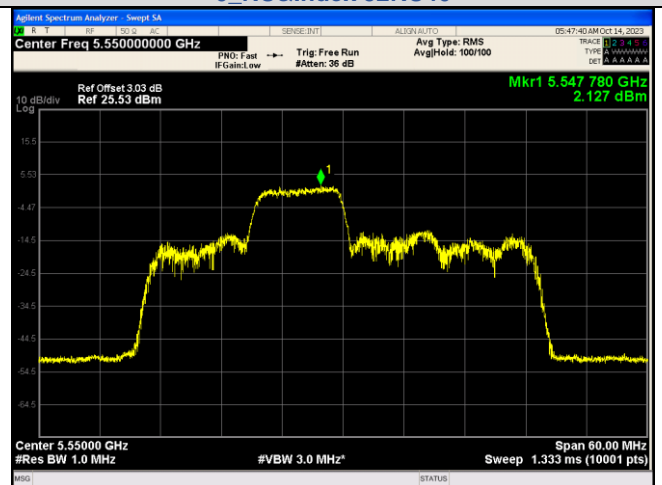

For anti-fake verification, please visit the official website of Certification and Accreditation Administration of the People's Republic of China :  
<http://yz.cnca.cn>

IEEE 802.11ax Channel 110\_40MHz\_Antenna 2\_RU&Index 26RU8

IEEE 802.11ax Channel 110\_40MHz\_Antenna 0\_RU&Index 52RU40

IEEE 802.11ax Channel 110\_40MHz\_Antenna 2\_RU&Index 52RU40

IEEE 802.11ax Channel 110\_40MHz\_Antenna 0\_RU&Index 106RU54

IEEE 802.11ax Channel 110\_40MHz\_Antenna 2\_RU&Index 106RU54