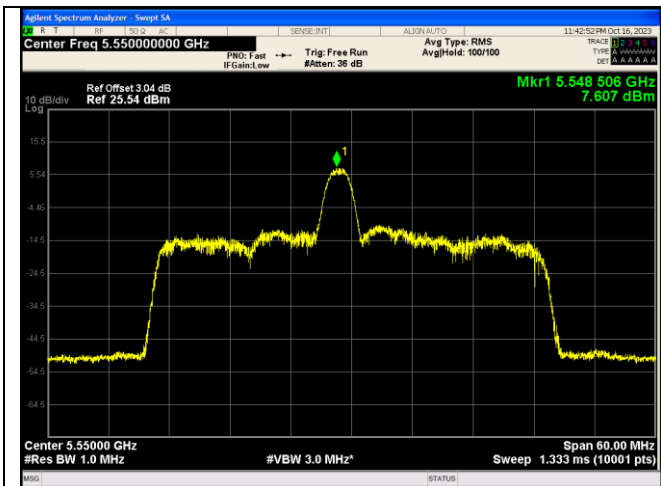

IEEE 802.11ax Channel 110_40MHz_Antenna 2_RU&Index 26RU8