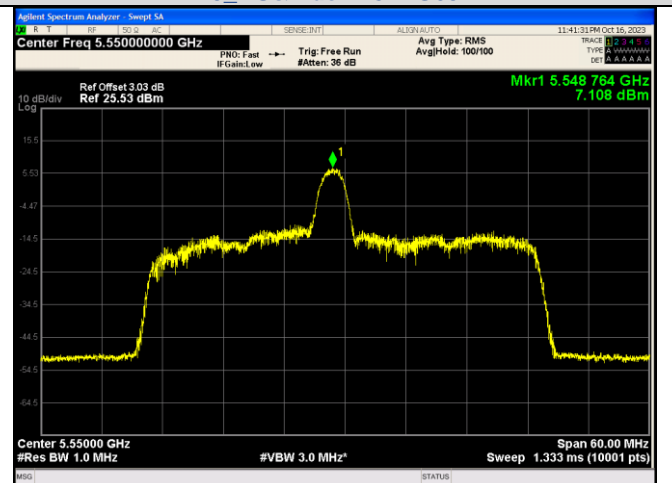

IEEE 802.11ax Channel 110_40MHz_Antenna 0_RU&Index 26RU8

CTC Laboratories, Inc.

2/F., Building 1 and 1-2/F., Building 2, Jiaquan Building, Guanlan High-Tech Park, Longhua District, Shenzhen, Guangdong, China
Tel.: (86)755-27521059 Fax: (86)755-27521011 Http://www.sz-ctc.org.cn

For anti-fake verification, please visit the official website of Certification and Accreditation Administration of the People's Republic of China :
<http://yz.cnca.cn>