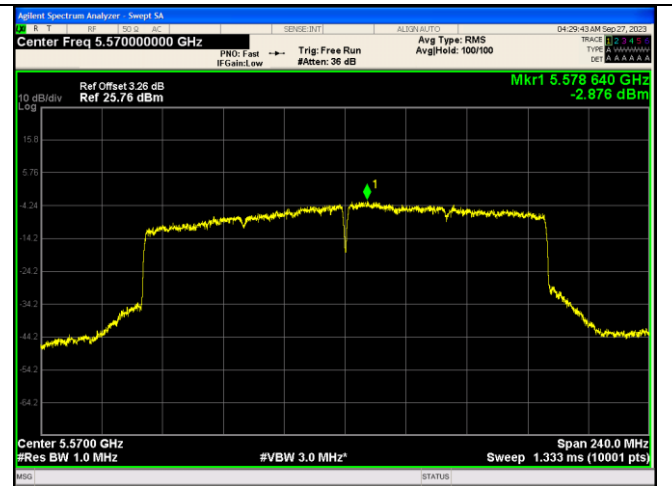

IEEE 802.11ax_Channel 114_160MHz_Antenna 0_RU&Index 996*2RU68