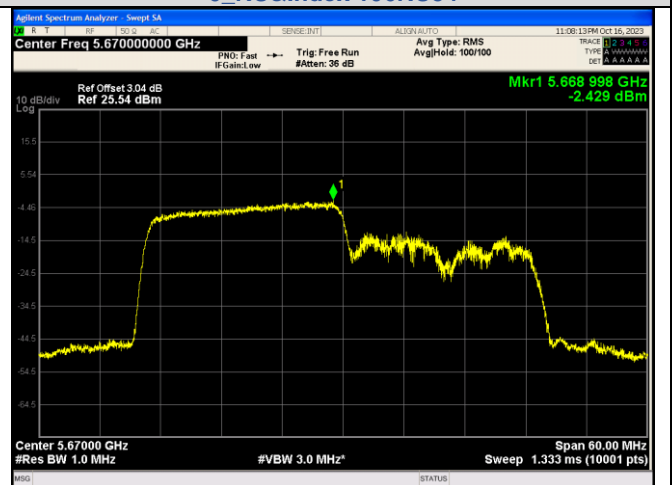

IEEE 802.11ax_Channel 134_40MHz_Antenna 0_RU&Index 242RU61