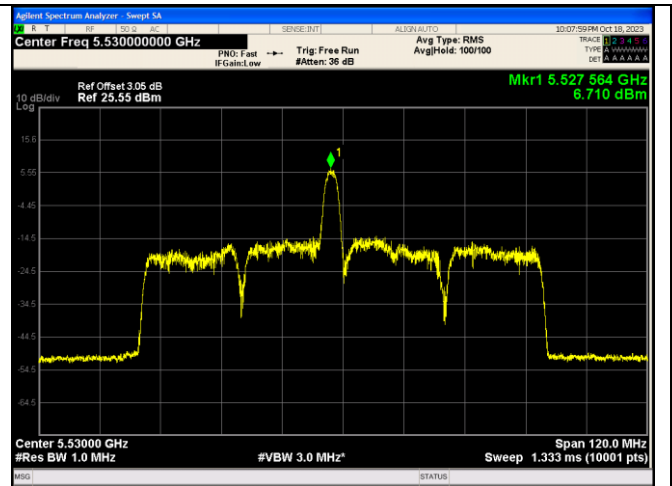

IEEE 802.11ax_Channel 106_80MHz_Antenna 0_RU&Index 26RU17