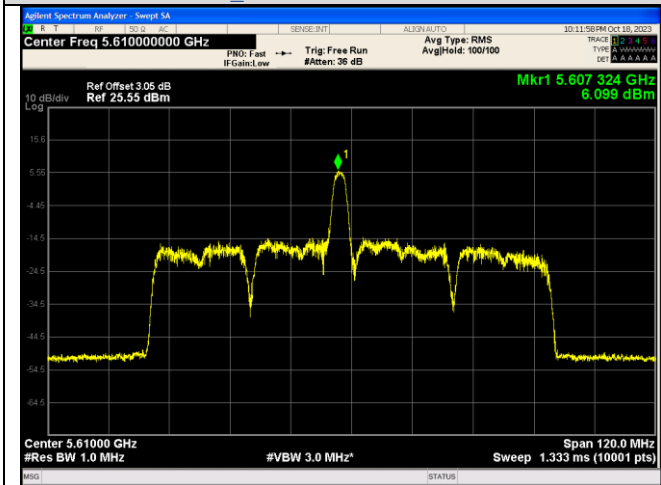

IEEE 802.11ax_Channel 122_80MHz_Antenna 2_RU&Index 26RU17