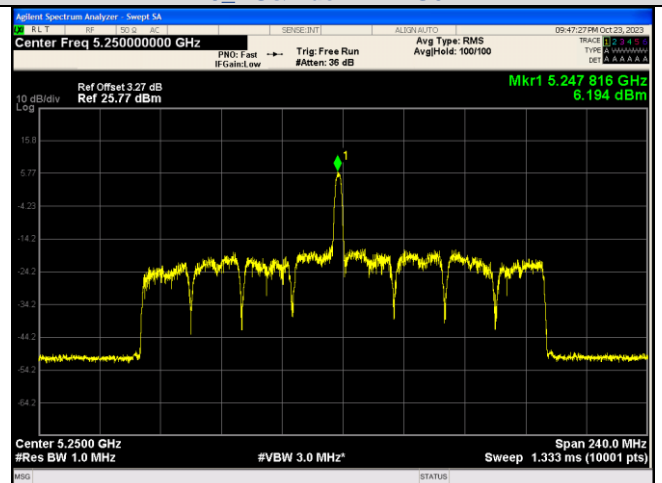

IEEE 802.11ax_Channel 50_160MHz_Antenna 0_RU&Index 26RU36

CTC Laboratories, Inc.

2/F., Building 1 and 1-2/F., Building 2, Jiaquan Building, Guanlan High-Tech Park, Longhua District, Shenzhen, Guangdong, China
Tel.: (86)755-27521059 Fax: (86)755-27521011 Http://www.sz-ctc.org.cn

For anti-fake verification, please visit the official website of Certification and Accreditation Administration of the People's Republic of China :
<http://yz.cnca.cn>