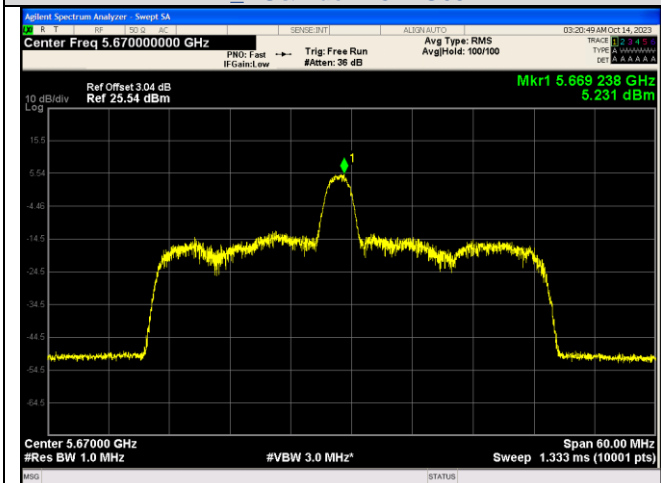

IEEE 802.11ax Channel 134_40MHz_Antenna 2_RU&Index 26RU8