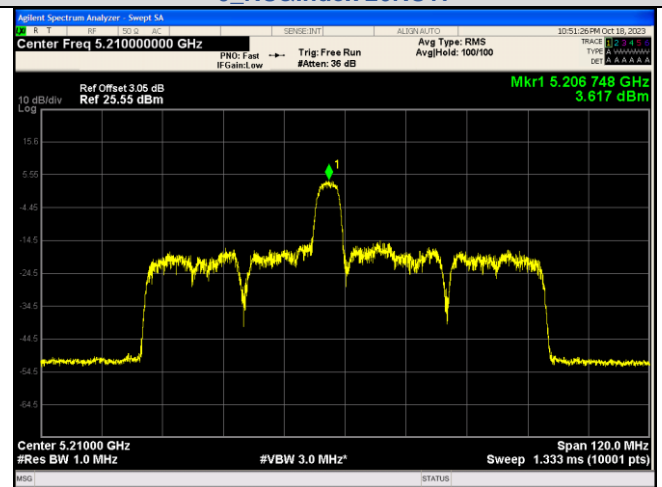

IEEE 802.11ax_Channel 42_80MHz_Antenna 0_RU&Index 52RU44