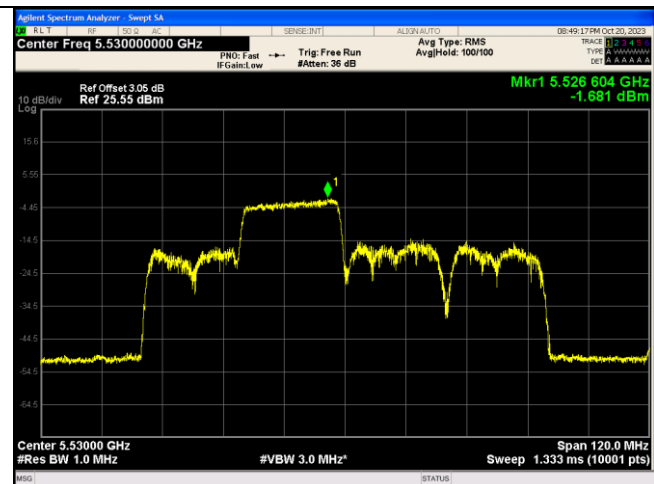

IEEE 802.11ax_Channel 106_80MHz_Antenna 0_RU&Index 242RU62