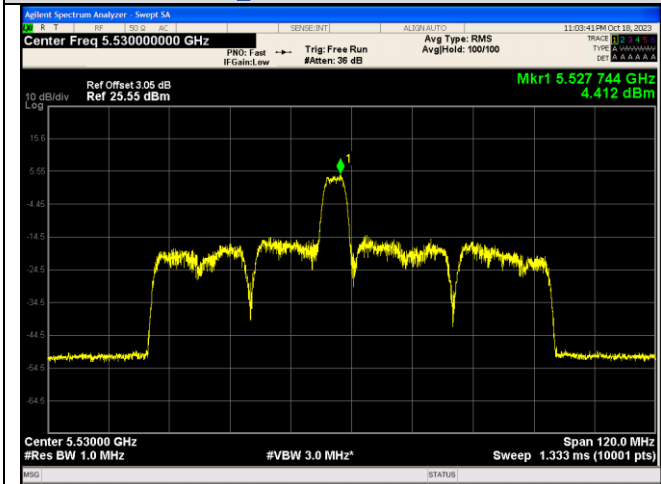

IEEE 802.11ax_Channel 106_80MHz_Antenna 2_RU&Index 52RU44