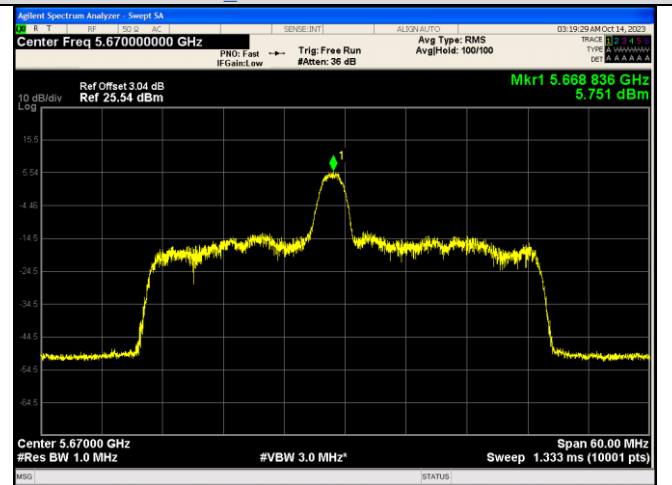

IEEE 802.11ax Channel 134_40MHz_Antenna 0_RU&Index 26RU8