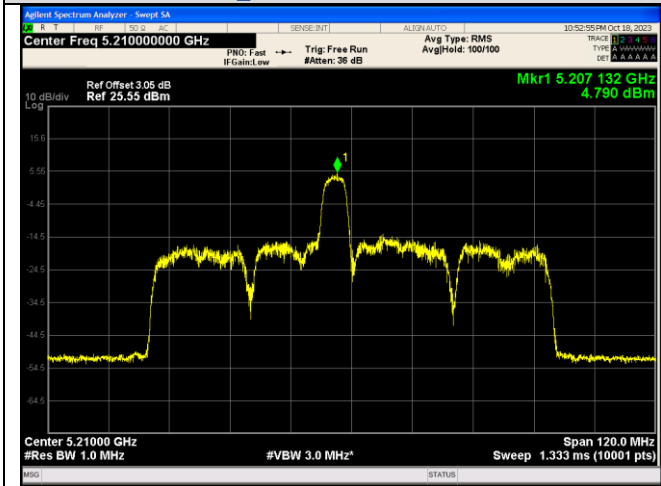

For anti-fake verification, please visit the official website of Certification and Accreditation Administration of the People's Republic of China :  
<http://yz.cnca.cn>

IEEE 802.11ax\_Channel 42\_80MHz\_Antenna 2\_RU&Index 996RU67

IEEE 802.11ax\_Channel 42\_80MHz\_Antenna 0\_RU&Index 26RU17

IEEE 802.11ax\_Channel 42\_80MHz\_Antenna 2\_RU&Index 26RU17

IEEE 802.11ax\_Channel 42\_80MHz\_Antenna 0\_RU&Index 52RU44

IEEE 802.11ax\_Channel 42\_80MHz\_Antenna 2\_RU&Index 52RU44