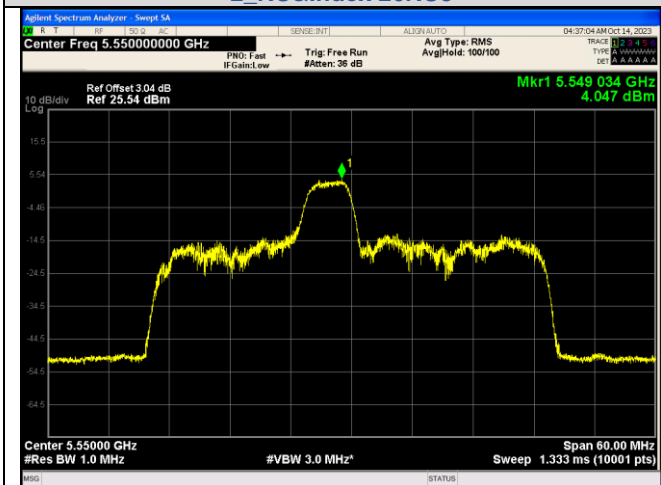

IEEE 802.11ax Channel 110_40MHz_Antenna 2_RU&Index 52RU40