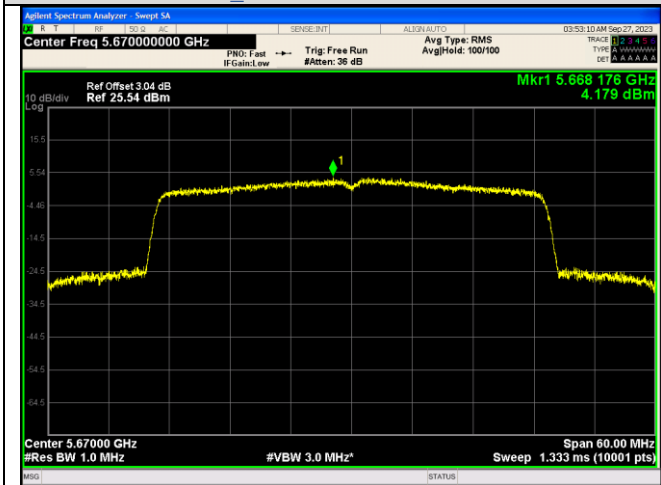

IEEE 802.11ax Channel 134_40MHz_Antenna 2_RU&Index 484RU65