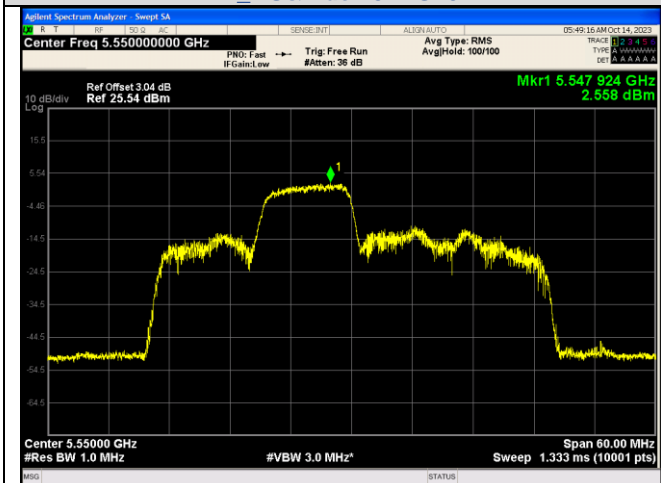

For anti-fake verification, please visit the official website of Certification and Accreditation Administration of the People's Republic of China :  
<http://yz.cnca.cn>

IEEE 802.11ax Channel 110\_40MHz\_Antenna 2\_RU&Index 26RU8

IEEE 802.11ax Channel 110\_40MHz\_Antenna 0\_RU&Index 52RU40

IEEE 802.11ax Channel 110\_40MHz\_Antenna 2\_RU&Index 52RU40

IEEE 802.11ax Channel 110\_40MHz\_Antenna 0\_RU&Index 106RU54

IEEE 802.11ax Channel 110\_40MHz\_Antenna 2\_RU&Index 106RU54