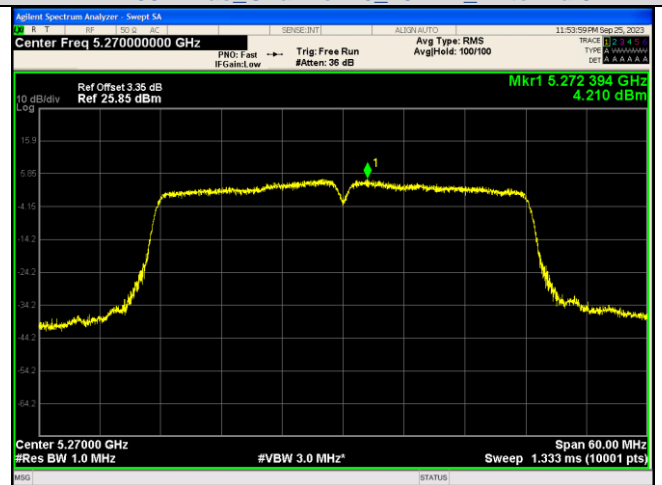

IEEE 802.11ac Channel 46 40MHz Antenna 0

IEEE 802.11ac Channel 54 40MHz Antenna 0