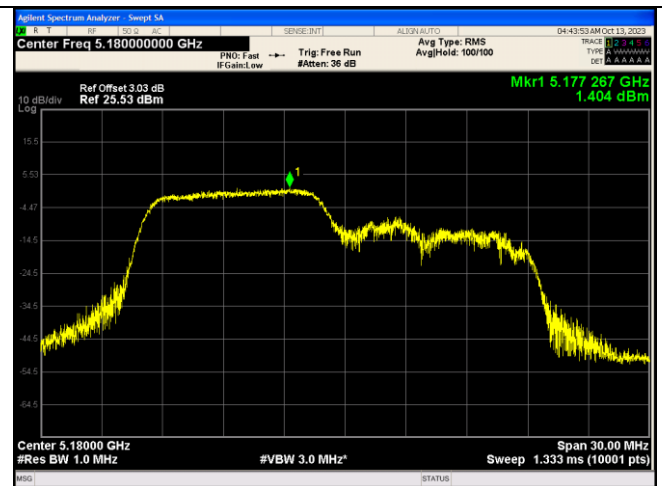

IEEE 802.11ax_Channel 36_20MHz_Antenna 0_RU&Index 52RU38

IEEE 802.11ax_Channel 36_20MHz_Antenna 0_RU&Index 106RU53