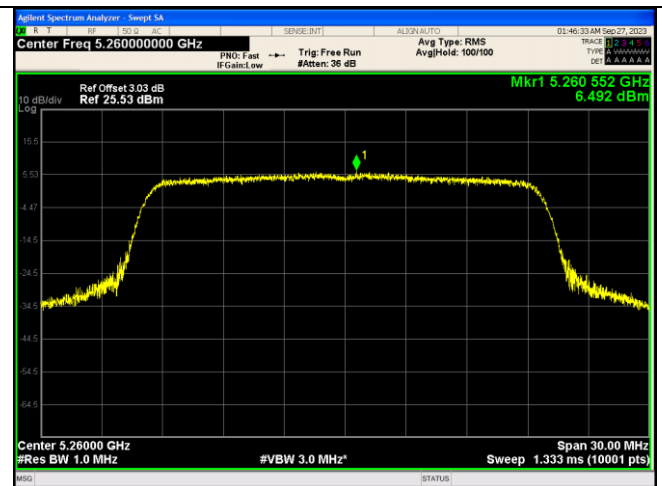

IEEE 802.11ax_Channel 48_20MHz_Antenna 0_RU&Index 106RU53

IEEE 802.11ax_Channel 52_20MHz_Antenna 0_RU&Index 242RU61