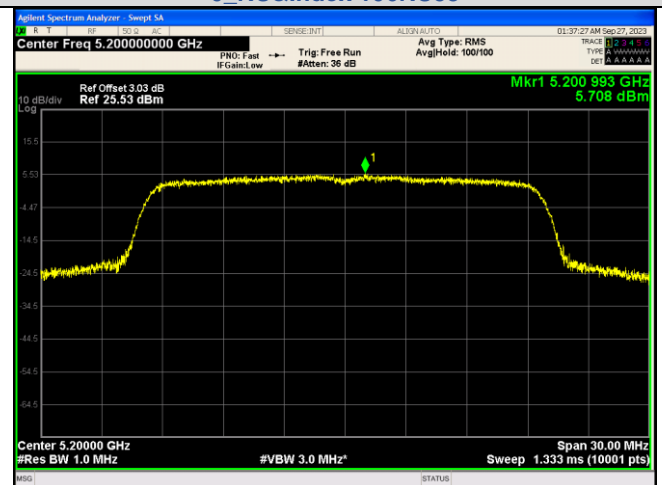

IEEE 802.11ax_Channel 36_20MHz_Antenna 0_RU&Index 106RU53

IEEE 802.11ax_Channel 40_20MHz_Antenna 0_RU&Index 242RU61