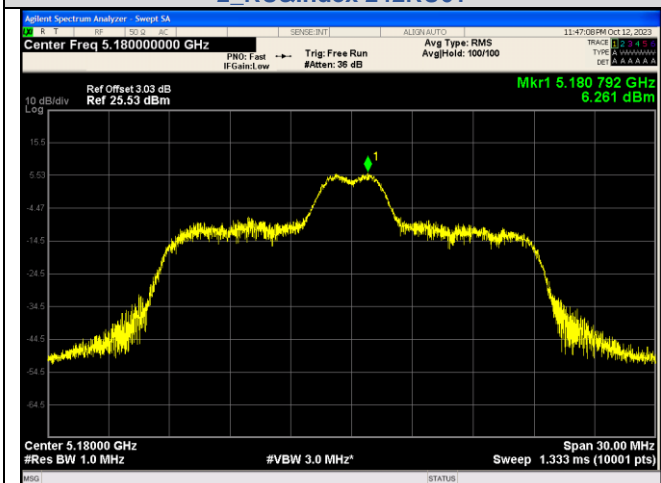

IEEE 802.11ax_Channel 36_20MHz_Antenna 2_RU&Index 242RU61

IEEE 802.11ax_Channel 36_20MHz_Antenna 2_RU&Index 26RU4