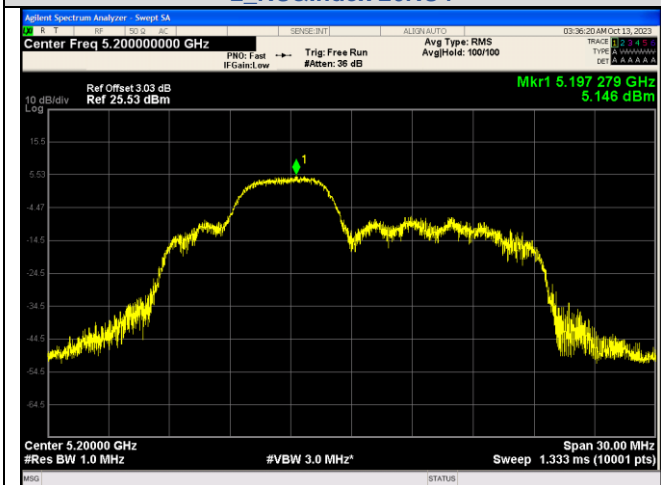

IEEE 802.11ax_Channel 40_20MHz_Antenna 2_RU&Index 26RU4

IEEE 802.11ax_Channel 40_20MHz_Antenna 2_RU&Index 52RU38