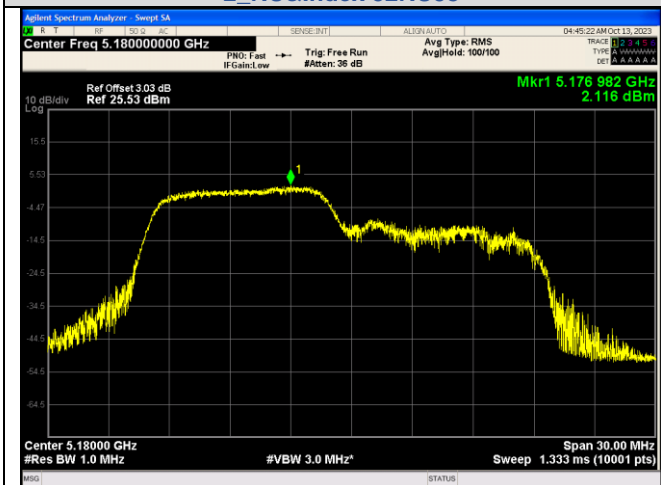

IEEE 802.11ax_Channel 36_20MHz_Antenna 2_RU&Index 52RU38

IEEE 802.11ax_Channel 36_20MHz_Antenna 2_RU&Index 106RU53