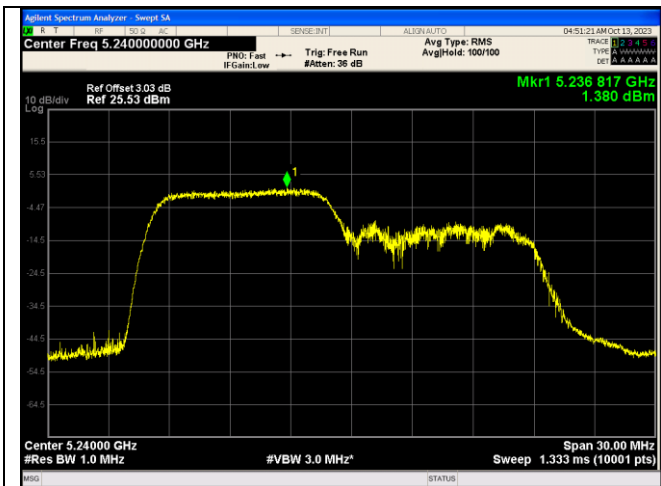

IEEE 802.11ax_Channel 48_20MHz_Antenna 2_RU&Index 106RU53