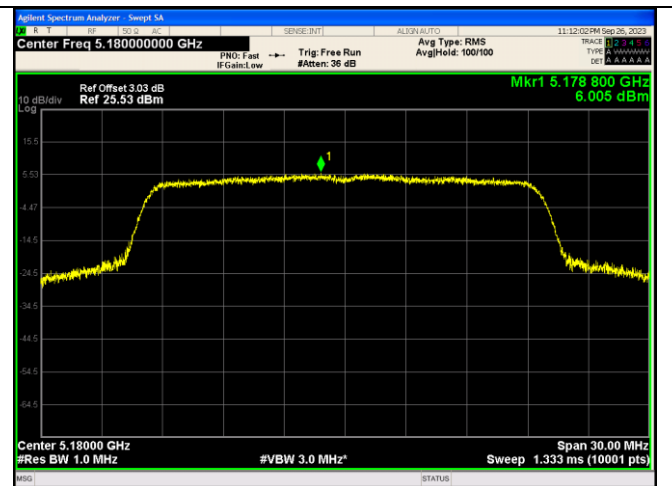

IEEE 802.11ac Channel 114 160MHz Antenna 0

IEEE 802.11ax_Channel 36_20MHz_Antenna 0_RU&Index 242RU61