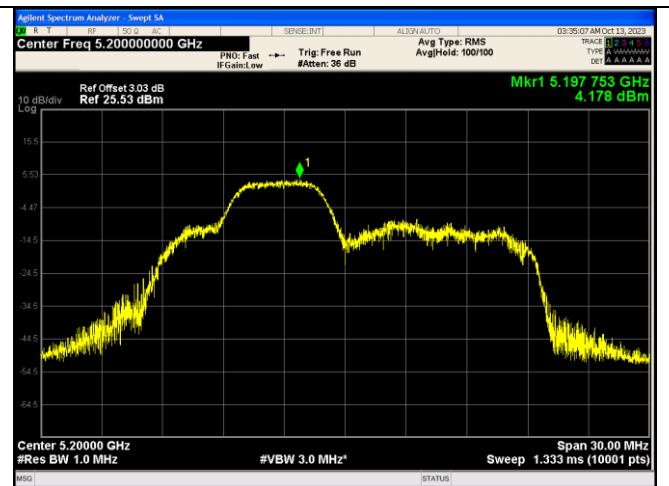

IEEE 802.11ax_Channel 40_20MHz_Antenna 0_RU&Index 26RU4

IEEE 802.11ax_Channel 40_20MHz_Antenna 0_RU&Index 52RU38