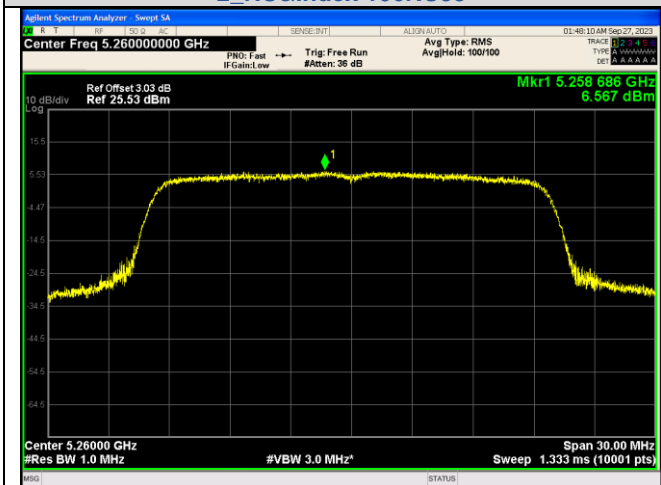

IEEE 802.11ax_Channel 48_20MHz_Antenna 2_RU&Index 106RU53

IEEE 802.11ax_Channel 52_20MHz_Antenna 2_RU&Index 242RU61