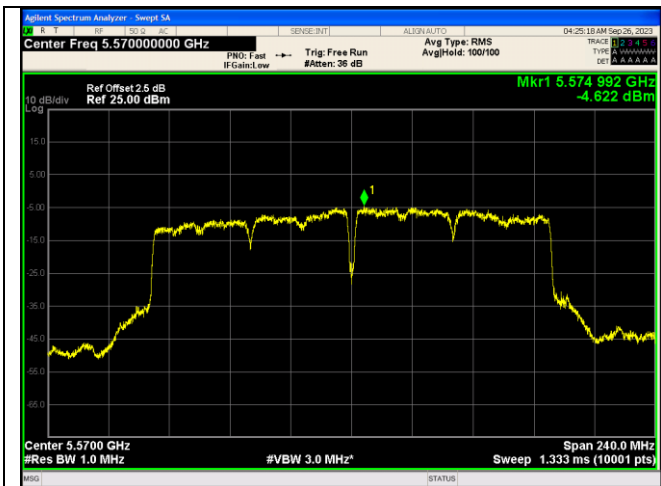

IEEE 802.11ac_Channel 114_160MHz_Antenna 2