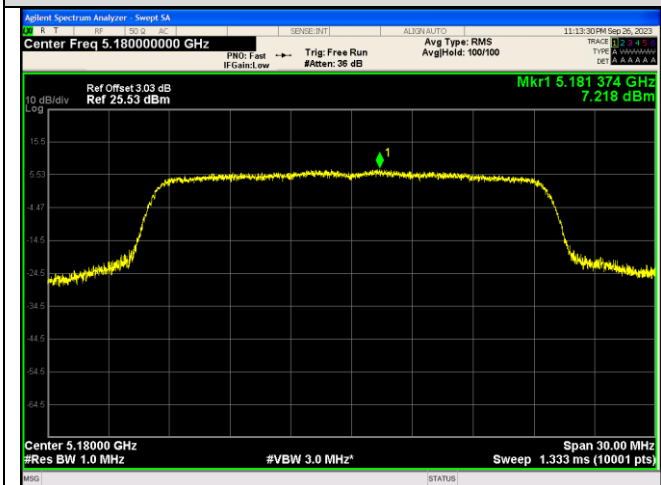

IEEE 802.11ac_Channel 114_160MHz_Antenna 2

IEEE 802.11ax_Channel 36_20MHz_Antenna 2_RU&Index 242RU61