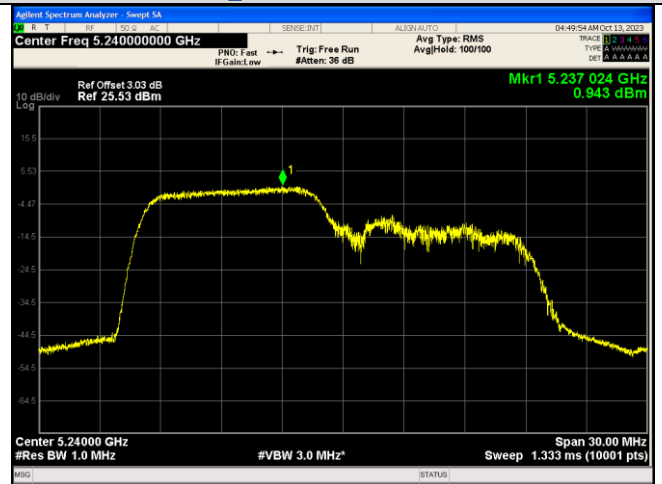

IEEE 802.11ax_Channel 48_20MHz_Antenna 0_RU&Index 52RU38

IEEE 802.11ax_Channel 48_20MHz_Antenna 0_RU&Index 106RU53

CTC Laboratories, Inc.

2/F., Building 1 and 1-2/F., Building 2, Jiaquan Building, Guanlan High-Tech Park, Longhua District, Shenzhen, Guangdong, China
Tel.: (86)755-27521059 Fax: (86)755-27521011 Http://www.sz-ctc.org.cn

For anti-fake verification, please visit the official website of Certification and Accreditation Administration of the People's Republic of China :
<http://yz.cnca.cn>