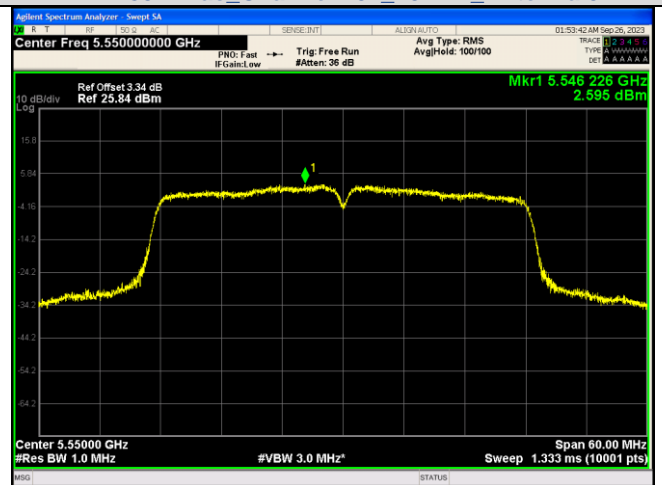

IEEE 802.11ac Channel 102 40MHz Antenna 0

IEEE 802.11ac Channel 110 40MHz Antenna 0