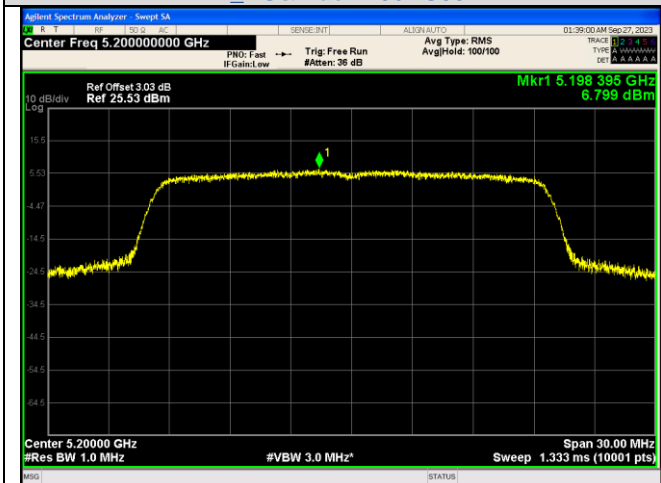

IEEE 802.11ax_Channel 36_20MHz_Antenna 2_RU&Index 106RU53

IEEE 802.11ax_Channel 40_20MHz_Antenna 2_RU&Index 242RU61