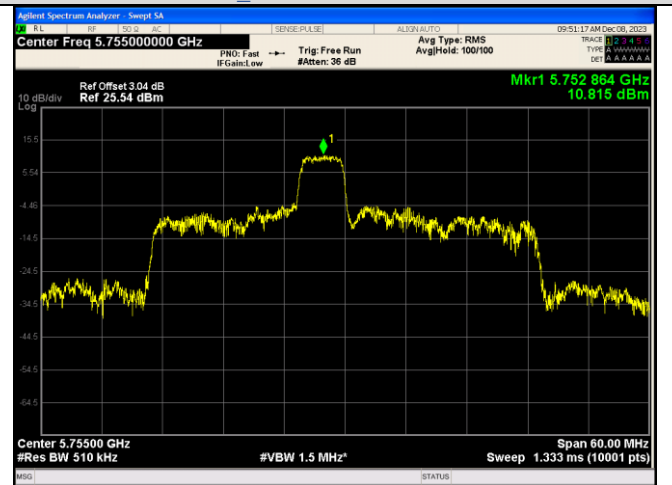

IEEE 802.11ax_Channel 151_40MHz_Antenna 1_RU&Index 52RU40