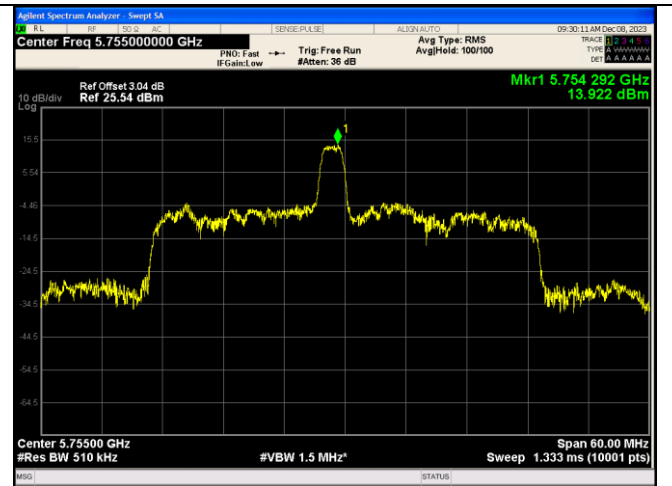

IEEE 802.11ax_Channel 151_40MHz_Antenna 1_RU&Index 26RU8