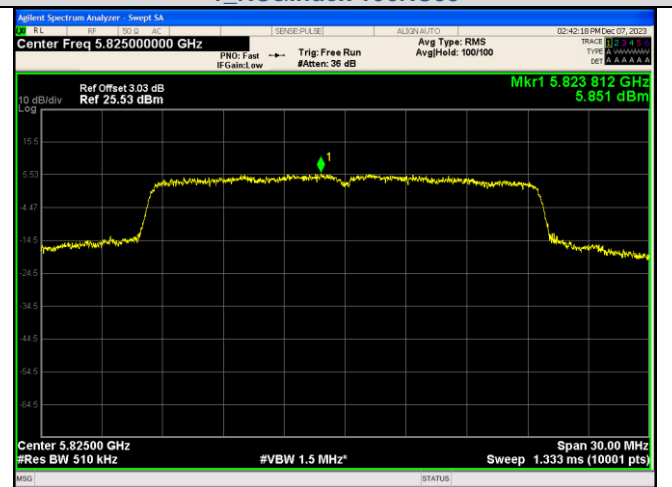

For anti-fake verification, please visit the official website of Certification and Accreditation Administration of the People's Republic of China :  
<http://yz.cnca.cn>

IEEE 802.11ax Channel 157\_20MHz\_Antenna 0\_RU&Index 106RU53

IEEE 802.11ax Channel 157\_20MHz\_Antenna 1\_RU&Index 106RU53

IEEE 802.11ax Channel 165\_20MHz\_Antenna 0\_RU&Index 242RU61

IEEE 802.11ax Channel 165\_20MHz\_Antenna 1\_RU&Index 242RU61

IEEE 802.11ax Channel 165\_20MHz\_Antenna 0\_RU&Index 26RU4