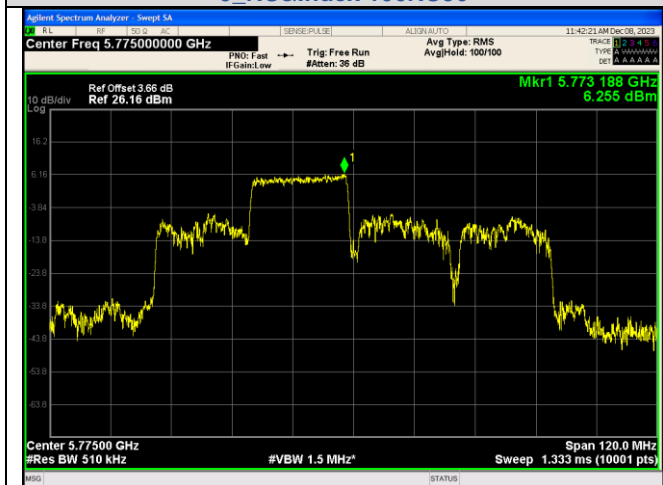

IEEE 802.11ax_Channel 155_80MHz_Antenna 0_RU&Index 242RU62