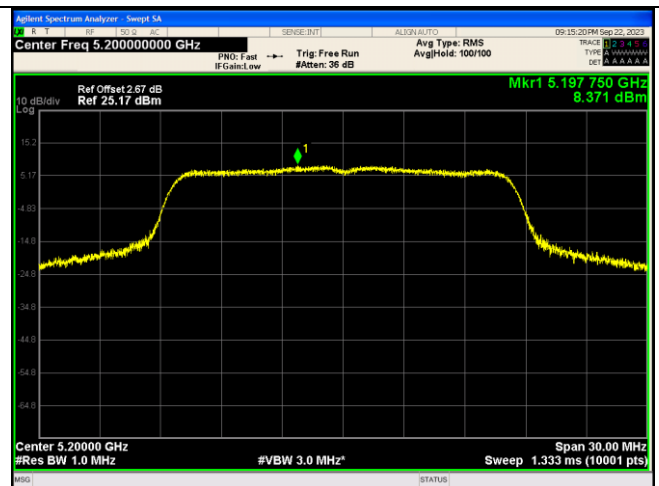

IEEE 802.11a Channel 40 20MHz Antenna 2