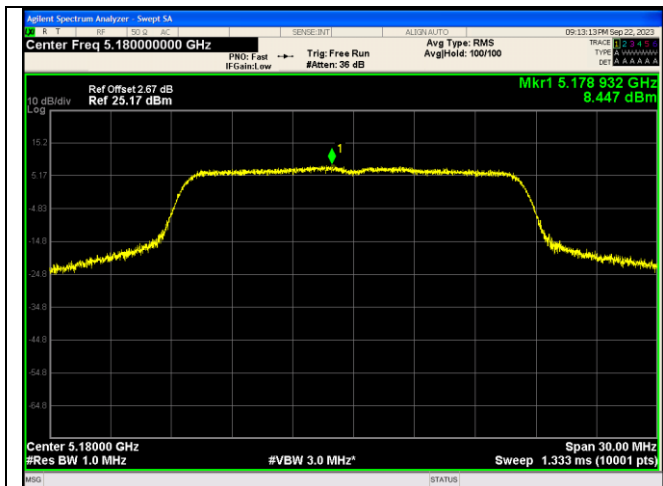

Ant 0+Ant 2:

IEEE 802.11a Channel 36 20MHz Antenna 2