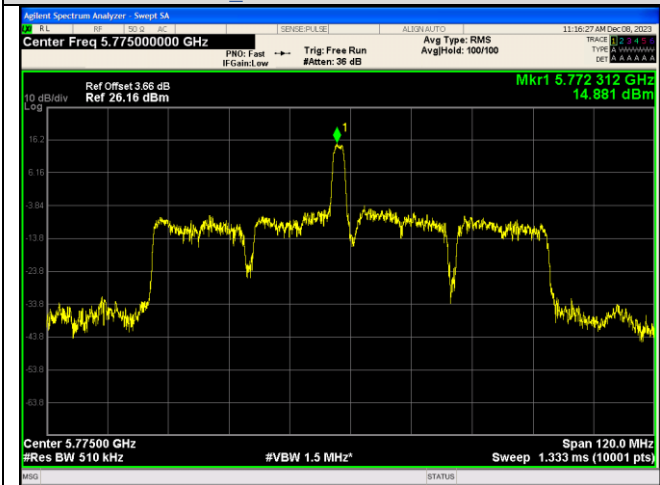

IEEE 802.11ax_Channel 155_80MHz_Antenna 0_RU&Index 26RU17