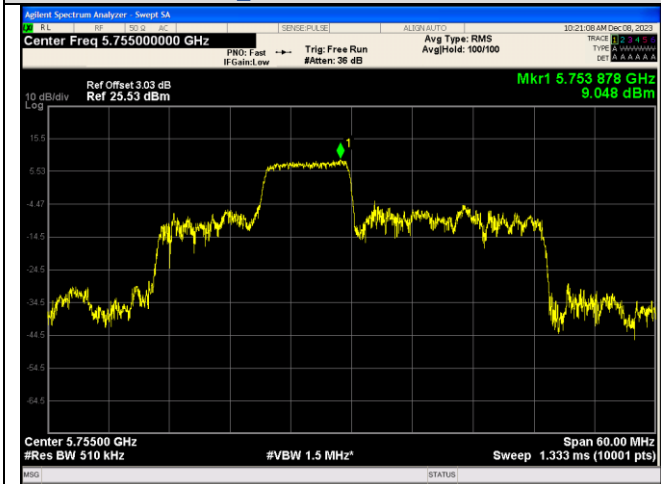

IEEE 802.11ax_Channel 151_40MHz_Antenna 0_RU&Index 106RU54