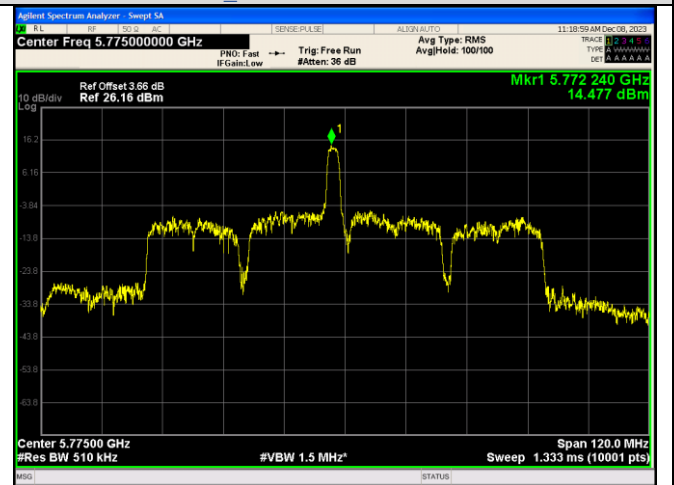

IEEE 802.11ax_Channel 155_80MHz_Antenna 1_RU&Index 26RU17