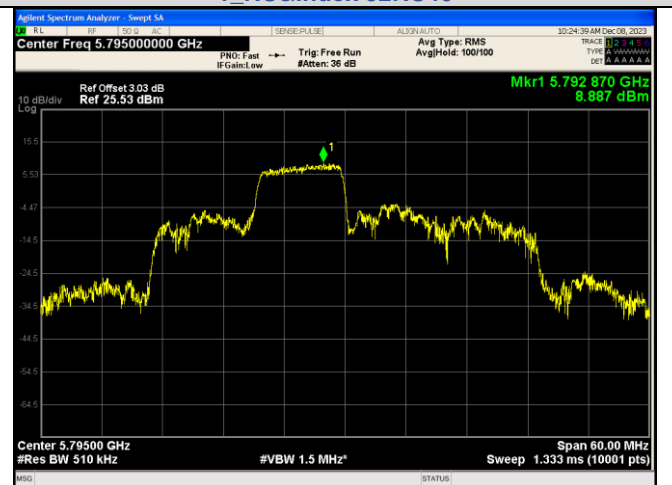

IEEE 802.11ax_Channel 159_40MHz_Antenna 1_RU&Index 106RU54