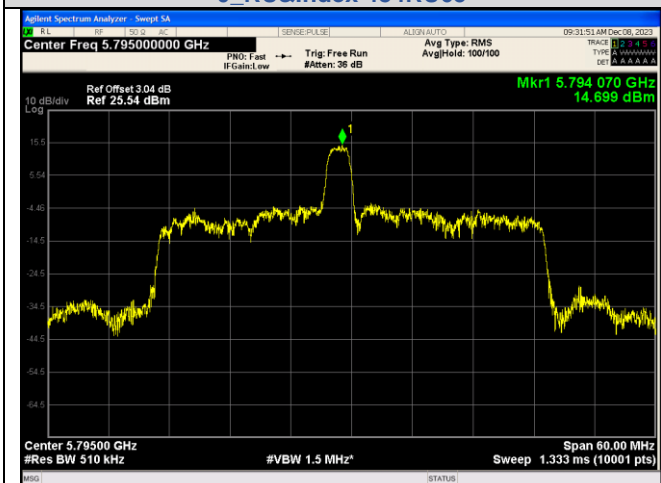

IEEE 802.11ax_Channel 159_40MHz_Antenna 0_RU&Index 26RU8