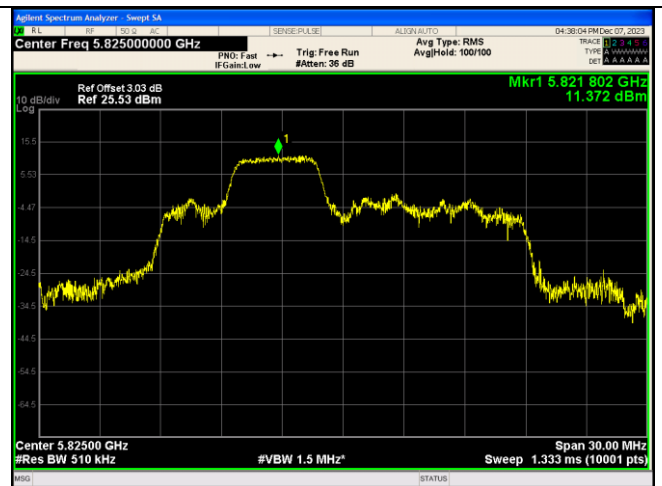

IEEE 802.11ax_Channel 165_20MHz_Antenna 1_RU&Index 52RU38