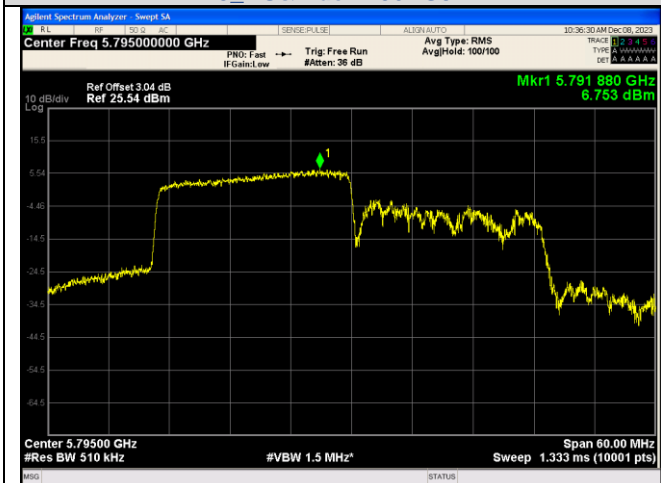

IEEE 802.11ax_Channel 159_40MHz_Antenna 0_RU&Index 242RU61