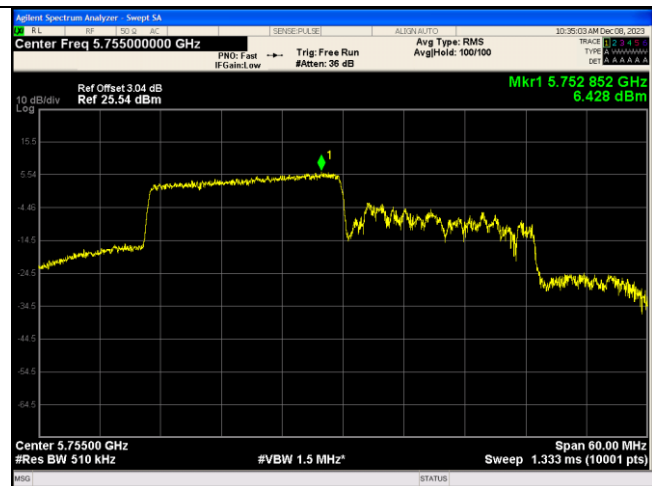

IEEE 802.11ax_Channel 151_40MHz_Antenna 1_RU&Index 242RU61