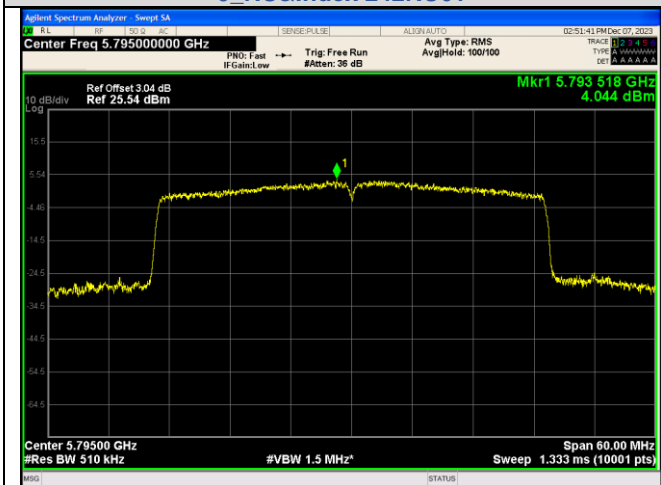

IEEE 802.11ax_Channel 159_40MHz_Antenna 0_RU&Index 484RU65