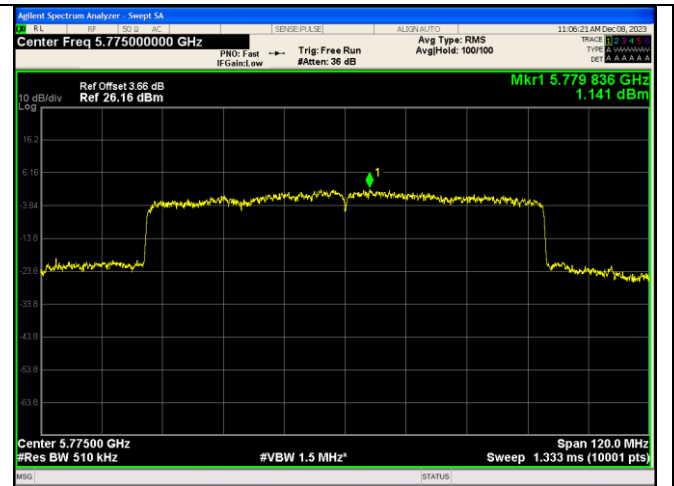

IEEE 802.11ax_Channel 155_80MHz_Antenna 1_RU&Index 996RU67