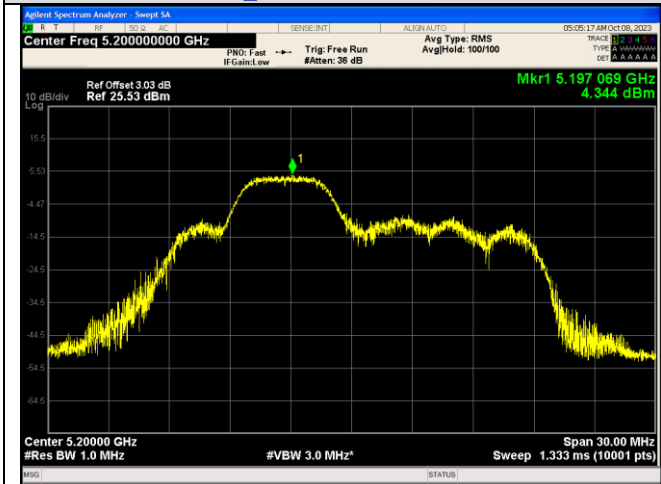

IEEE 802.11ax_Channel 40_20MHz_Antenna 0_RU&Index 52RU38