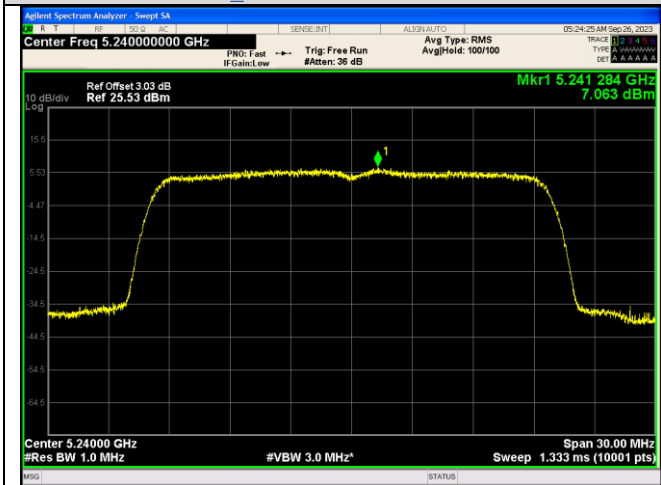

IEEE 802.11ax_Channel 48_20MHz_Antenna
0_RU&Index 242RU61