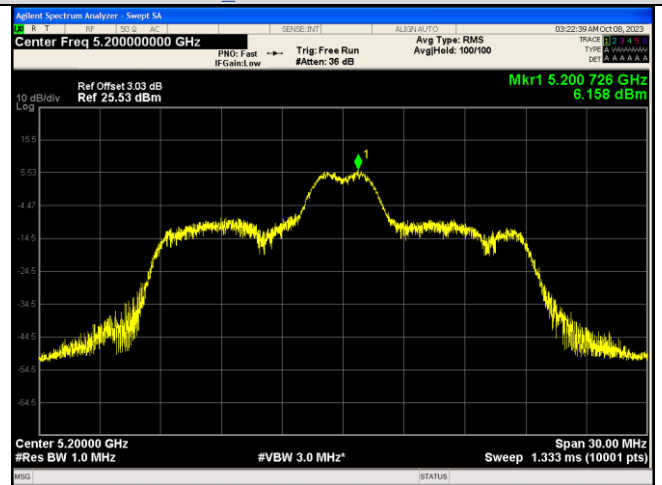

IEEE 802.11ax_Channel 40_20MHz_Antenna 1_RU&Index 26RU4