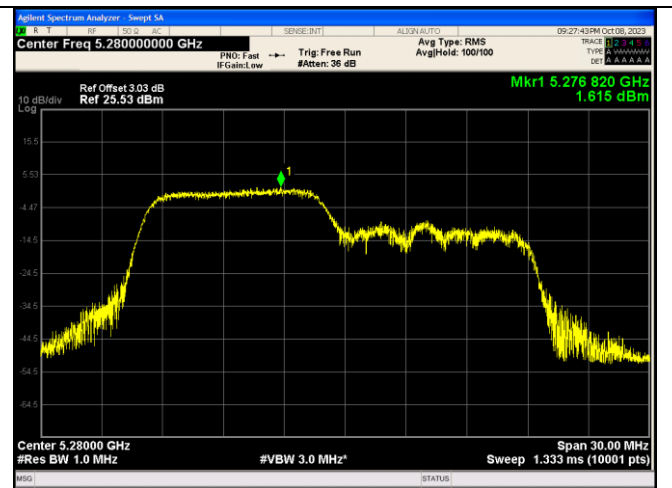

IEEE 802.11ax_Channel 56_20MHz_Antenna 1_RU&Index 106RU53