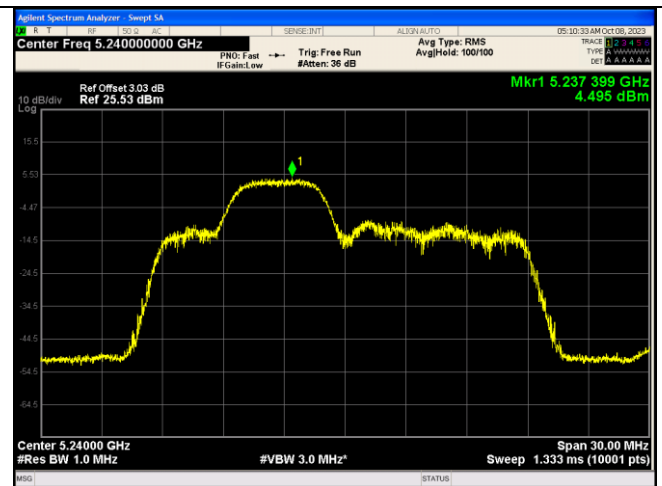

IEEE 802.11ax_Channel 48_20MHz_Antenna 1_RU&Index 52RU38