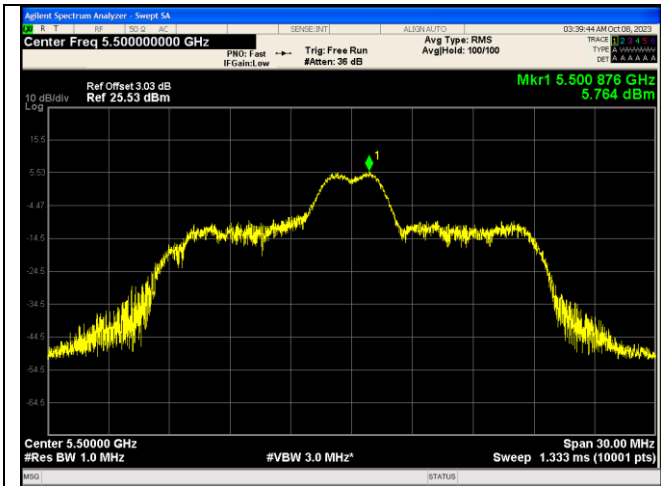

IEEE 802.11ax_Channel 100_20MHz_Antenna 0_RU&Index 26RU4