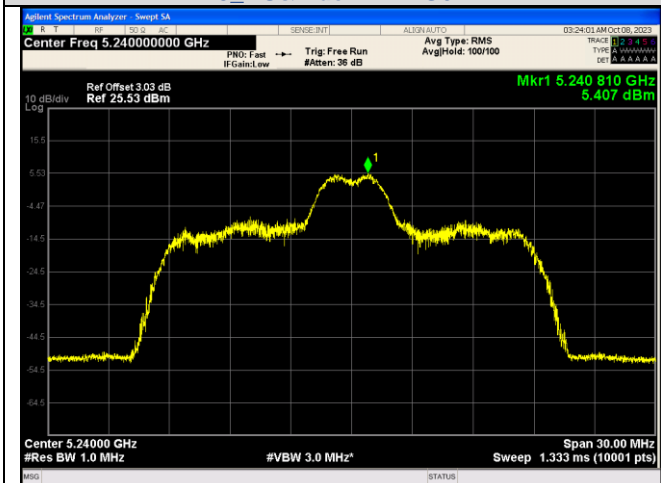

IEEE 802.11ax_Channel 48_20MHz_Antenna
0_RU&Index 26RU4