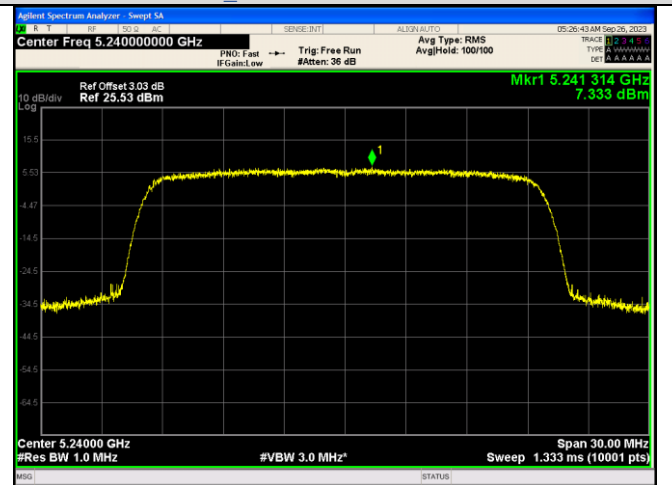

IEEE 802.11ax_Channel 48_20MHz_Antenna
1_RU&Index 242RU61