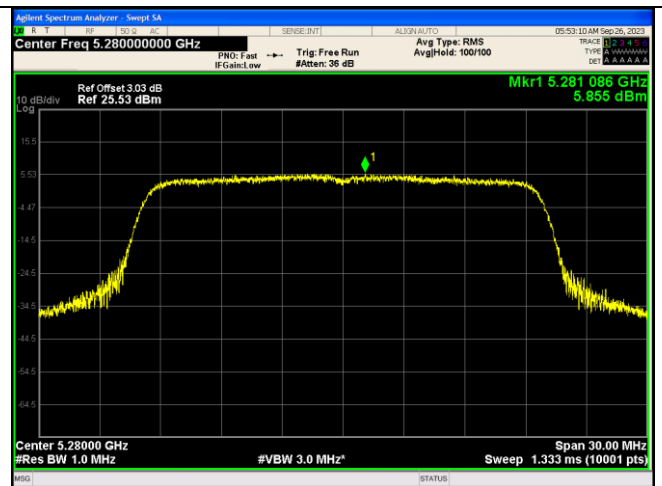

IEEE 802.11ax_Channel 56_20MHz_Antenna 1_RU&Index 242RU61