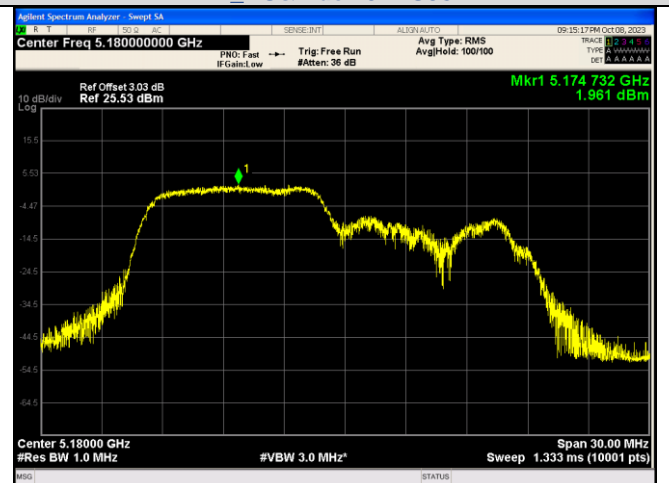

IEEE 802.11ax_Channel 36_20MHz_Antenna 1_RU&Index 106RU53

CTC Laboratories, Inc.

2/F., Building 1 and 1-2/F., Building 2, Jiaquan Building, Guanlan High-Tech Park, Longhua District, Shenzhen, Guangdong, China
Tel.: (86)755-27521059 Fax: (86)755-27521011 Http://www.sz-ctc.org.cn

For anti-fake verification, please visit the official website of Certification and Accreditation Administration of the People's Republic of China :
<http://yz.cnca.cn>