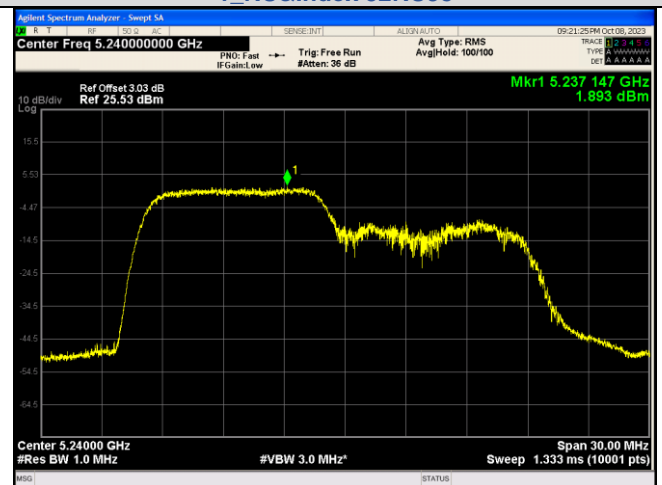

IEEE 802.11ax_Channel 48_20MHz_Antenna 1_RU&Index 106RU53