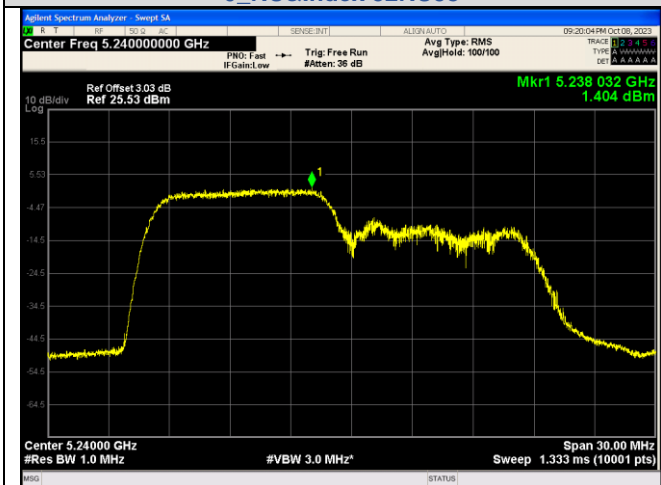

IEEE 802.11ax_Channel 48_20MHz_Antenna 0_RU&Index 106RU53