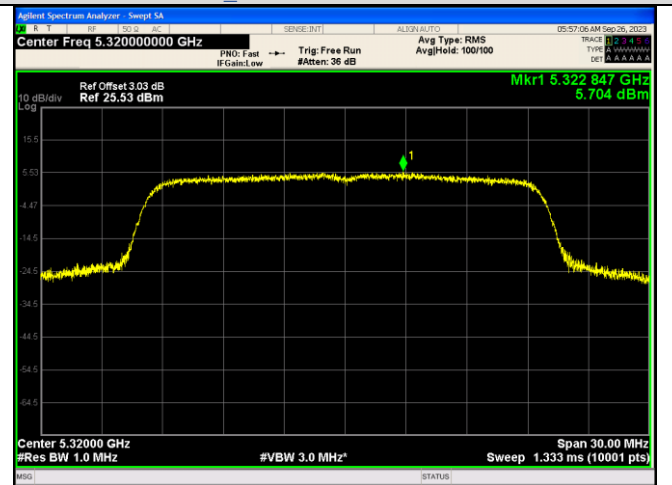

IEEE 802.11ax_Channel 64_20MHz_Antenna 1_RU&Index 242RU61