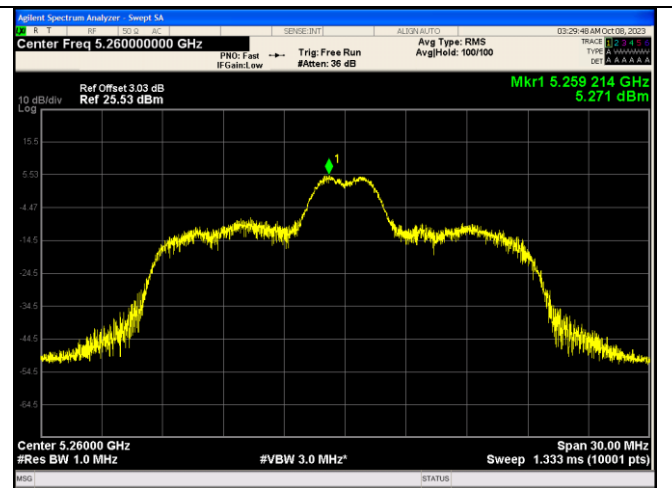

IEEE 802.11ax_Channel 52_20MHz_Antenna 1_RU&Index 26RU4