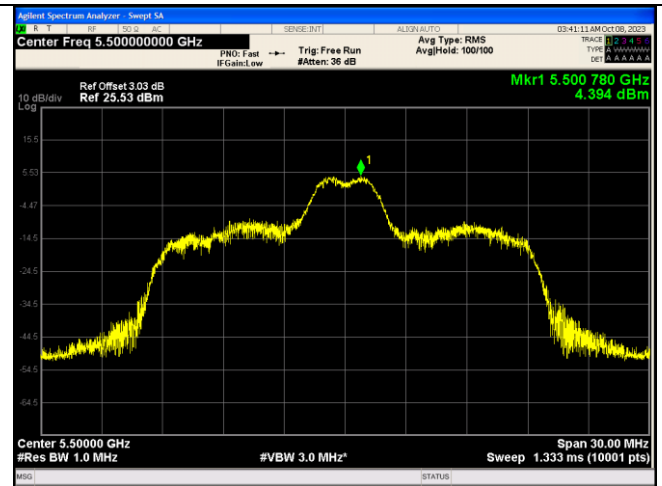

IEEE 802.11ax_Channel 100_20MHz_Antenna 1_RU&Index 26RU4