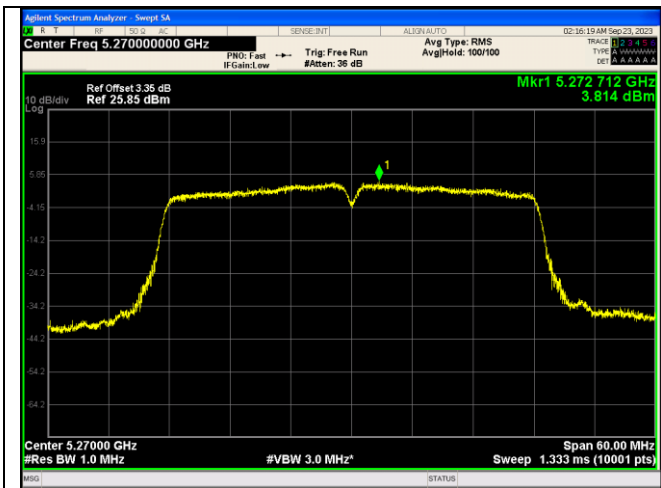

IEEE 802.11ac Channel 54 40MHz Antenna 0