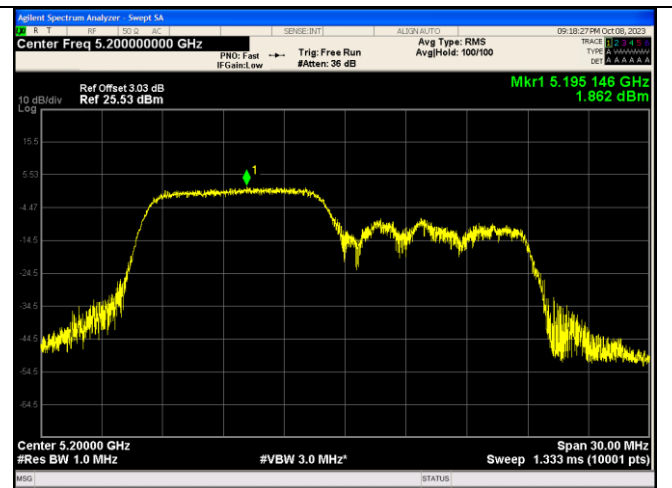

IEEE 802.11ax_Channel 40_20MHz_Antenna
1_RU&Index 106RU53