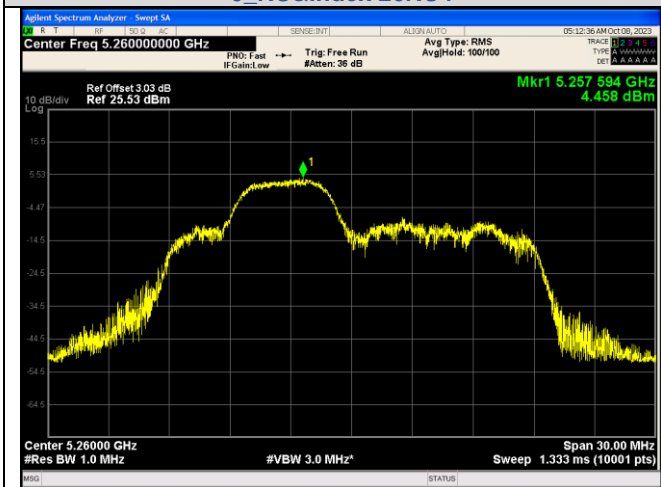

IEEE 802.11ax_Channel 52_20MHz_Antenna 0_RU&Index 52RU38