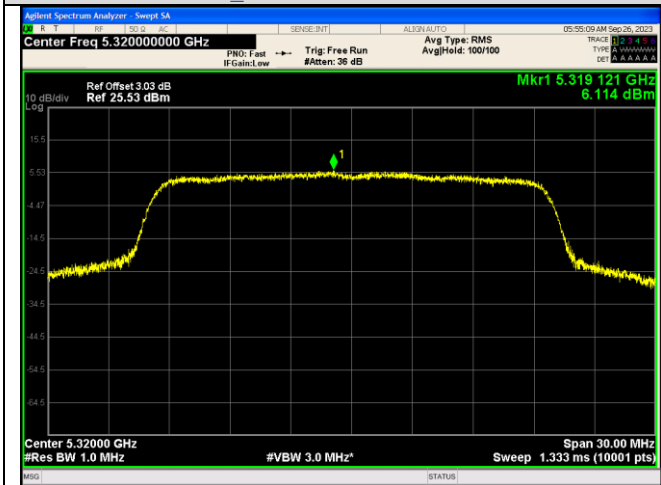

IEEE 802.11ax_Channel 64_20MHz_Antenna 0_RU&Index 242RU61