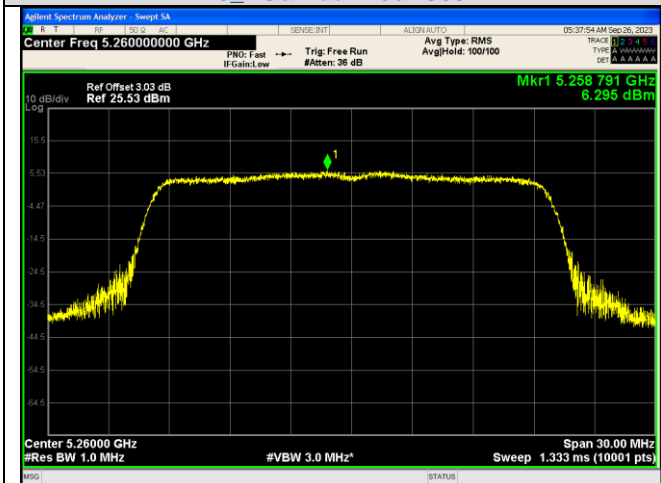

IEEE 802.11ax_Channel 52_20MHz_Antenna 0_RU&Index 242RU61