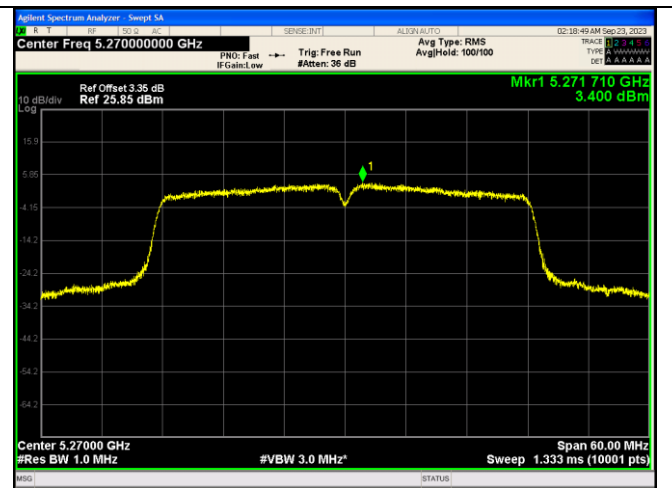

IEEE 802.11ac Channel 54 40MHz Antenna 1