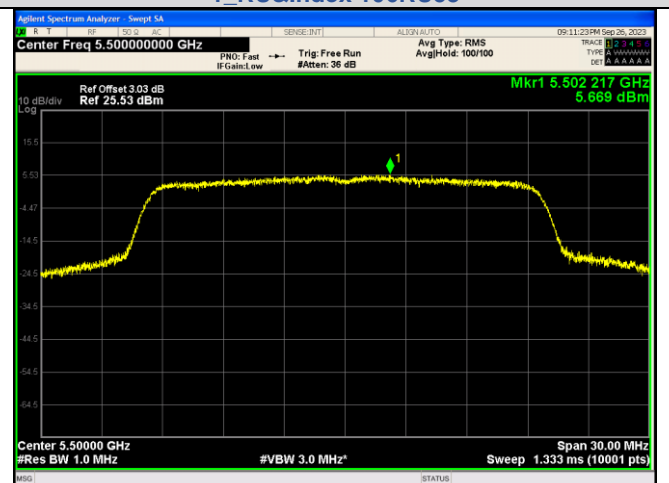

IEEE 802.11ax_Channel 100_20MHz_Antenna 1_RU&Index 242RU61

CTC Laboratories, Inc.

2/F., Building 1 and 1-2/F., Building 2, Jiaquan Building, Guanlan High-Tech Park, Longhua District, Shenzhen, Guangdong, China
Tel.: (86)755-27521059 Fax: (86)755-27521011 Http://www.sz-ctc.org.cn

For anti-fake verification, please visit the official website of Certification and Accreditation Administration of the People's Republic of China :
<http://yz.cnca.cn>