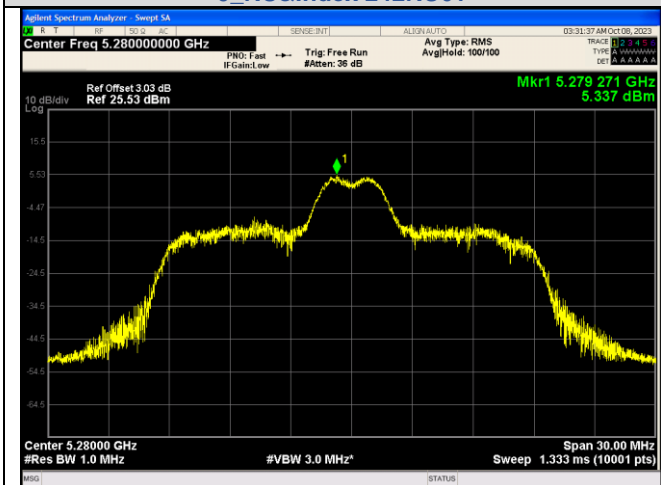

IEEE 802.11ax_Channel 56_20MHz_Antenna 0_RU&Index 26RU4