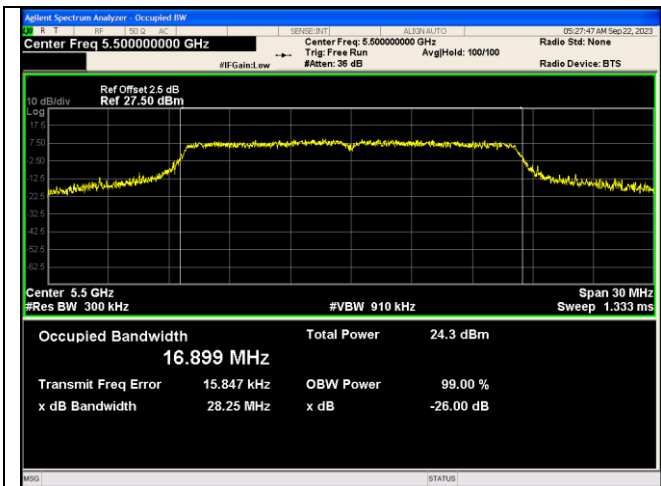

IEEE 802.11a Channel 100 20MHz Antenna 0