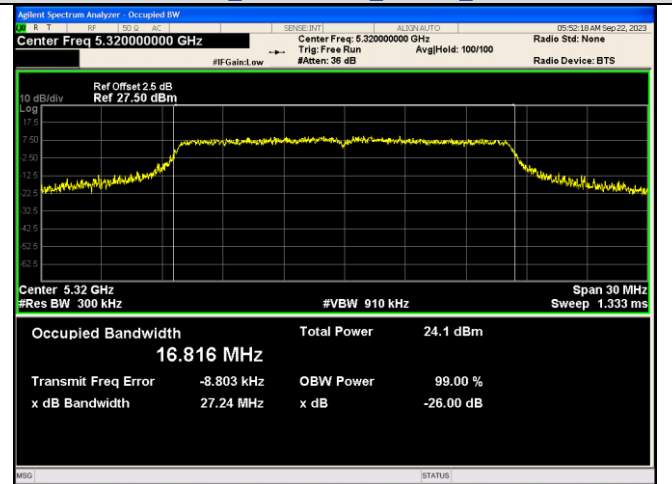

IEEE 802.11a Channel 64 20MHz Antenna 1

CTC Laboratories, Inc.

2/F., Building 1 and 1-2/F., Building 2, Jiaquan Building, Guanlan High-Tech Park, Longhua District, Shenzhen, Guangdong, China
Tel.: (86)755-27521059 Fax: (86)755-27521011 Http://www.sz-ctc.org.cn

For anti-fake verification, please visit the official website of Certification and Accreditation Administration of the People's Republic of China :
<http://yz.cnca.cn>