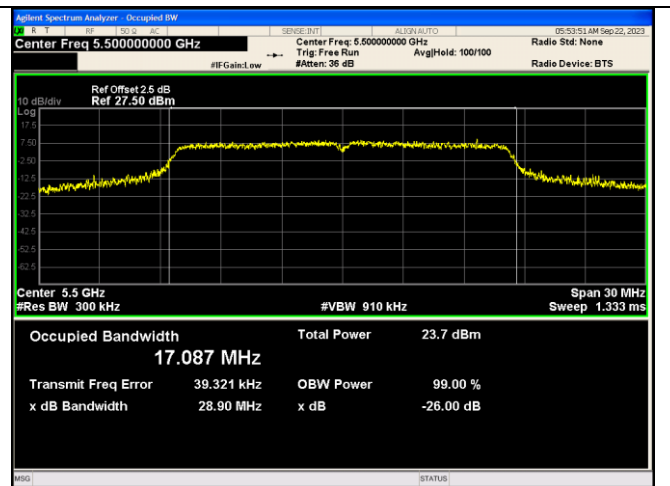

IEEE 802.11a Channel 100 20MHz Antenna 1