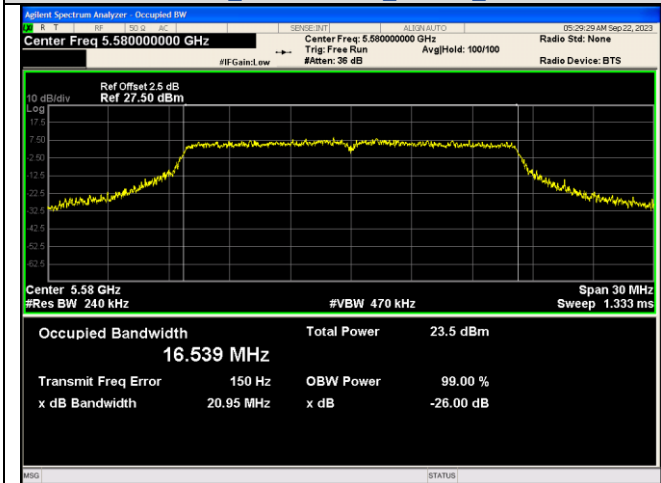

IEEE 802.11a Channel 116 20MHz Antenna 0