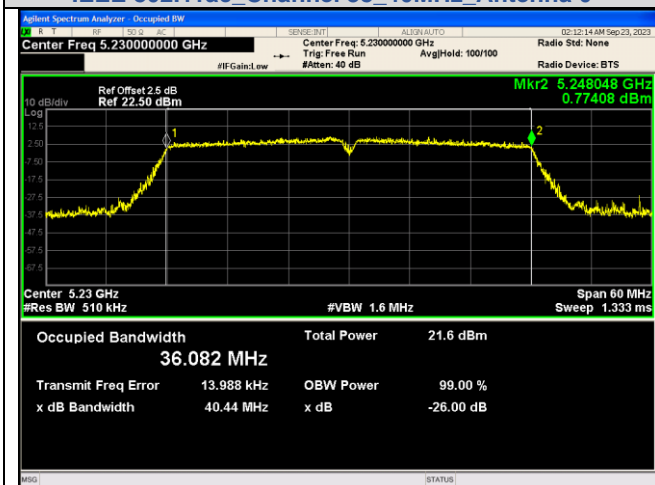

IEEE 802.11ac Channel 38 40MHz Antenna 0

IEEE 802.11ac Channel 46 40MHz Antenna 0