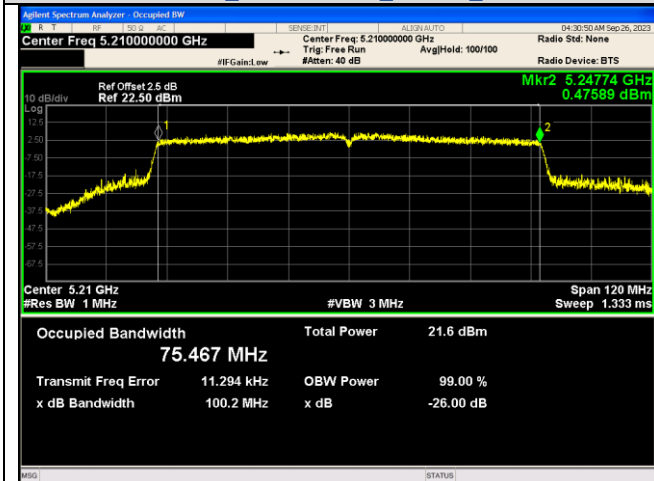

IEEE 802.11ac Channel 110 40MHz Antenna 0

IEEE 802.11ac Channel 42 80MHz Antenna 0

IEEE 802.11ac Channel 134 40MHz Antenna 0