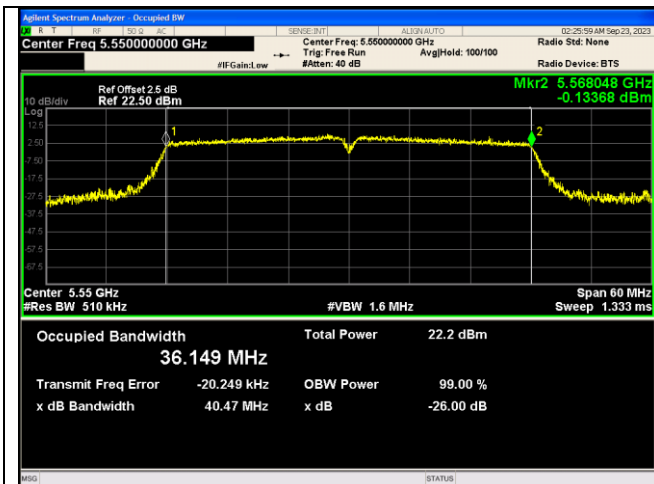

IEEE 802.11ac Channel 62 40MHz Antenna 0

IEEE 802.11ac Channel 62 40MHz Antenna 1

IEEE 802.11ac Channel 102 40MHz Antenna 0

IEEE 802.11ac Channel 102 40MHz Antenna 1

IEEE 802.11ac Channel 110 40MHz Antenna 0